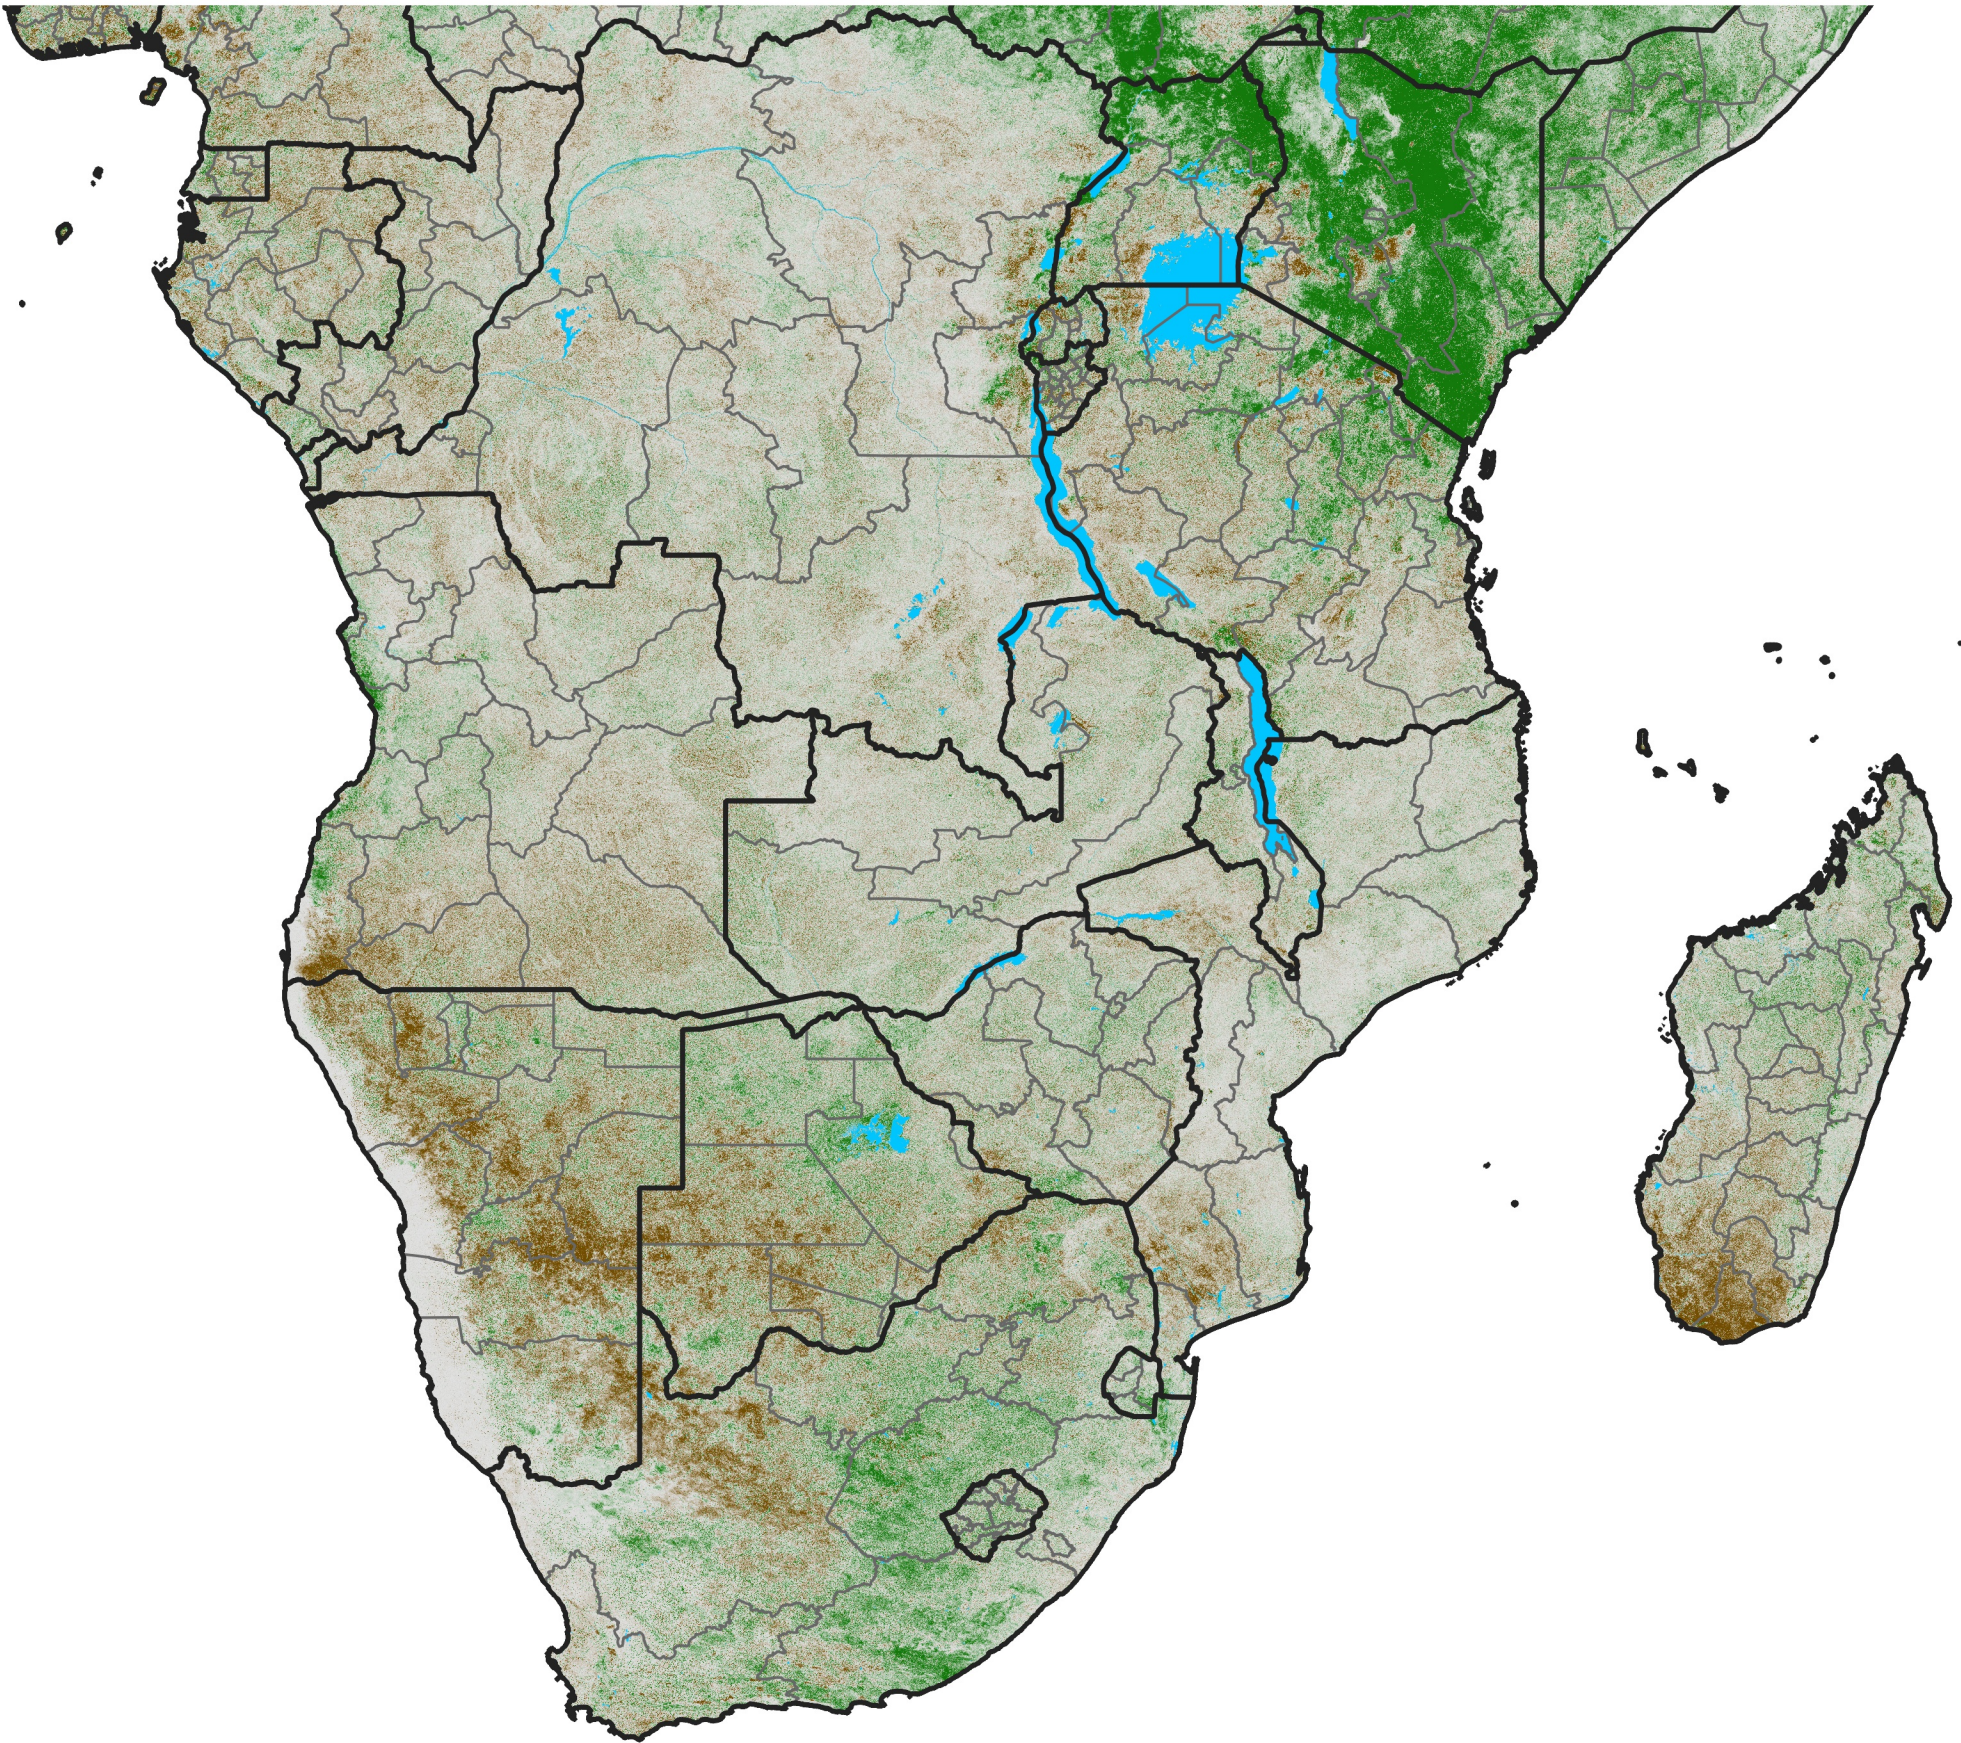

Southern Africa

NDVI Difference

2018 minus 2017

Period 10 / April 01 - 10, 2018

NDVI Difference

< -0.3 -0.2 -0.1 -0.05 0.05 0.1 0.2 >0.3

Negative

No Difference