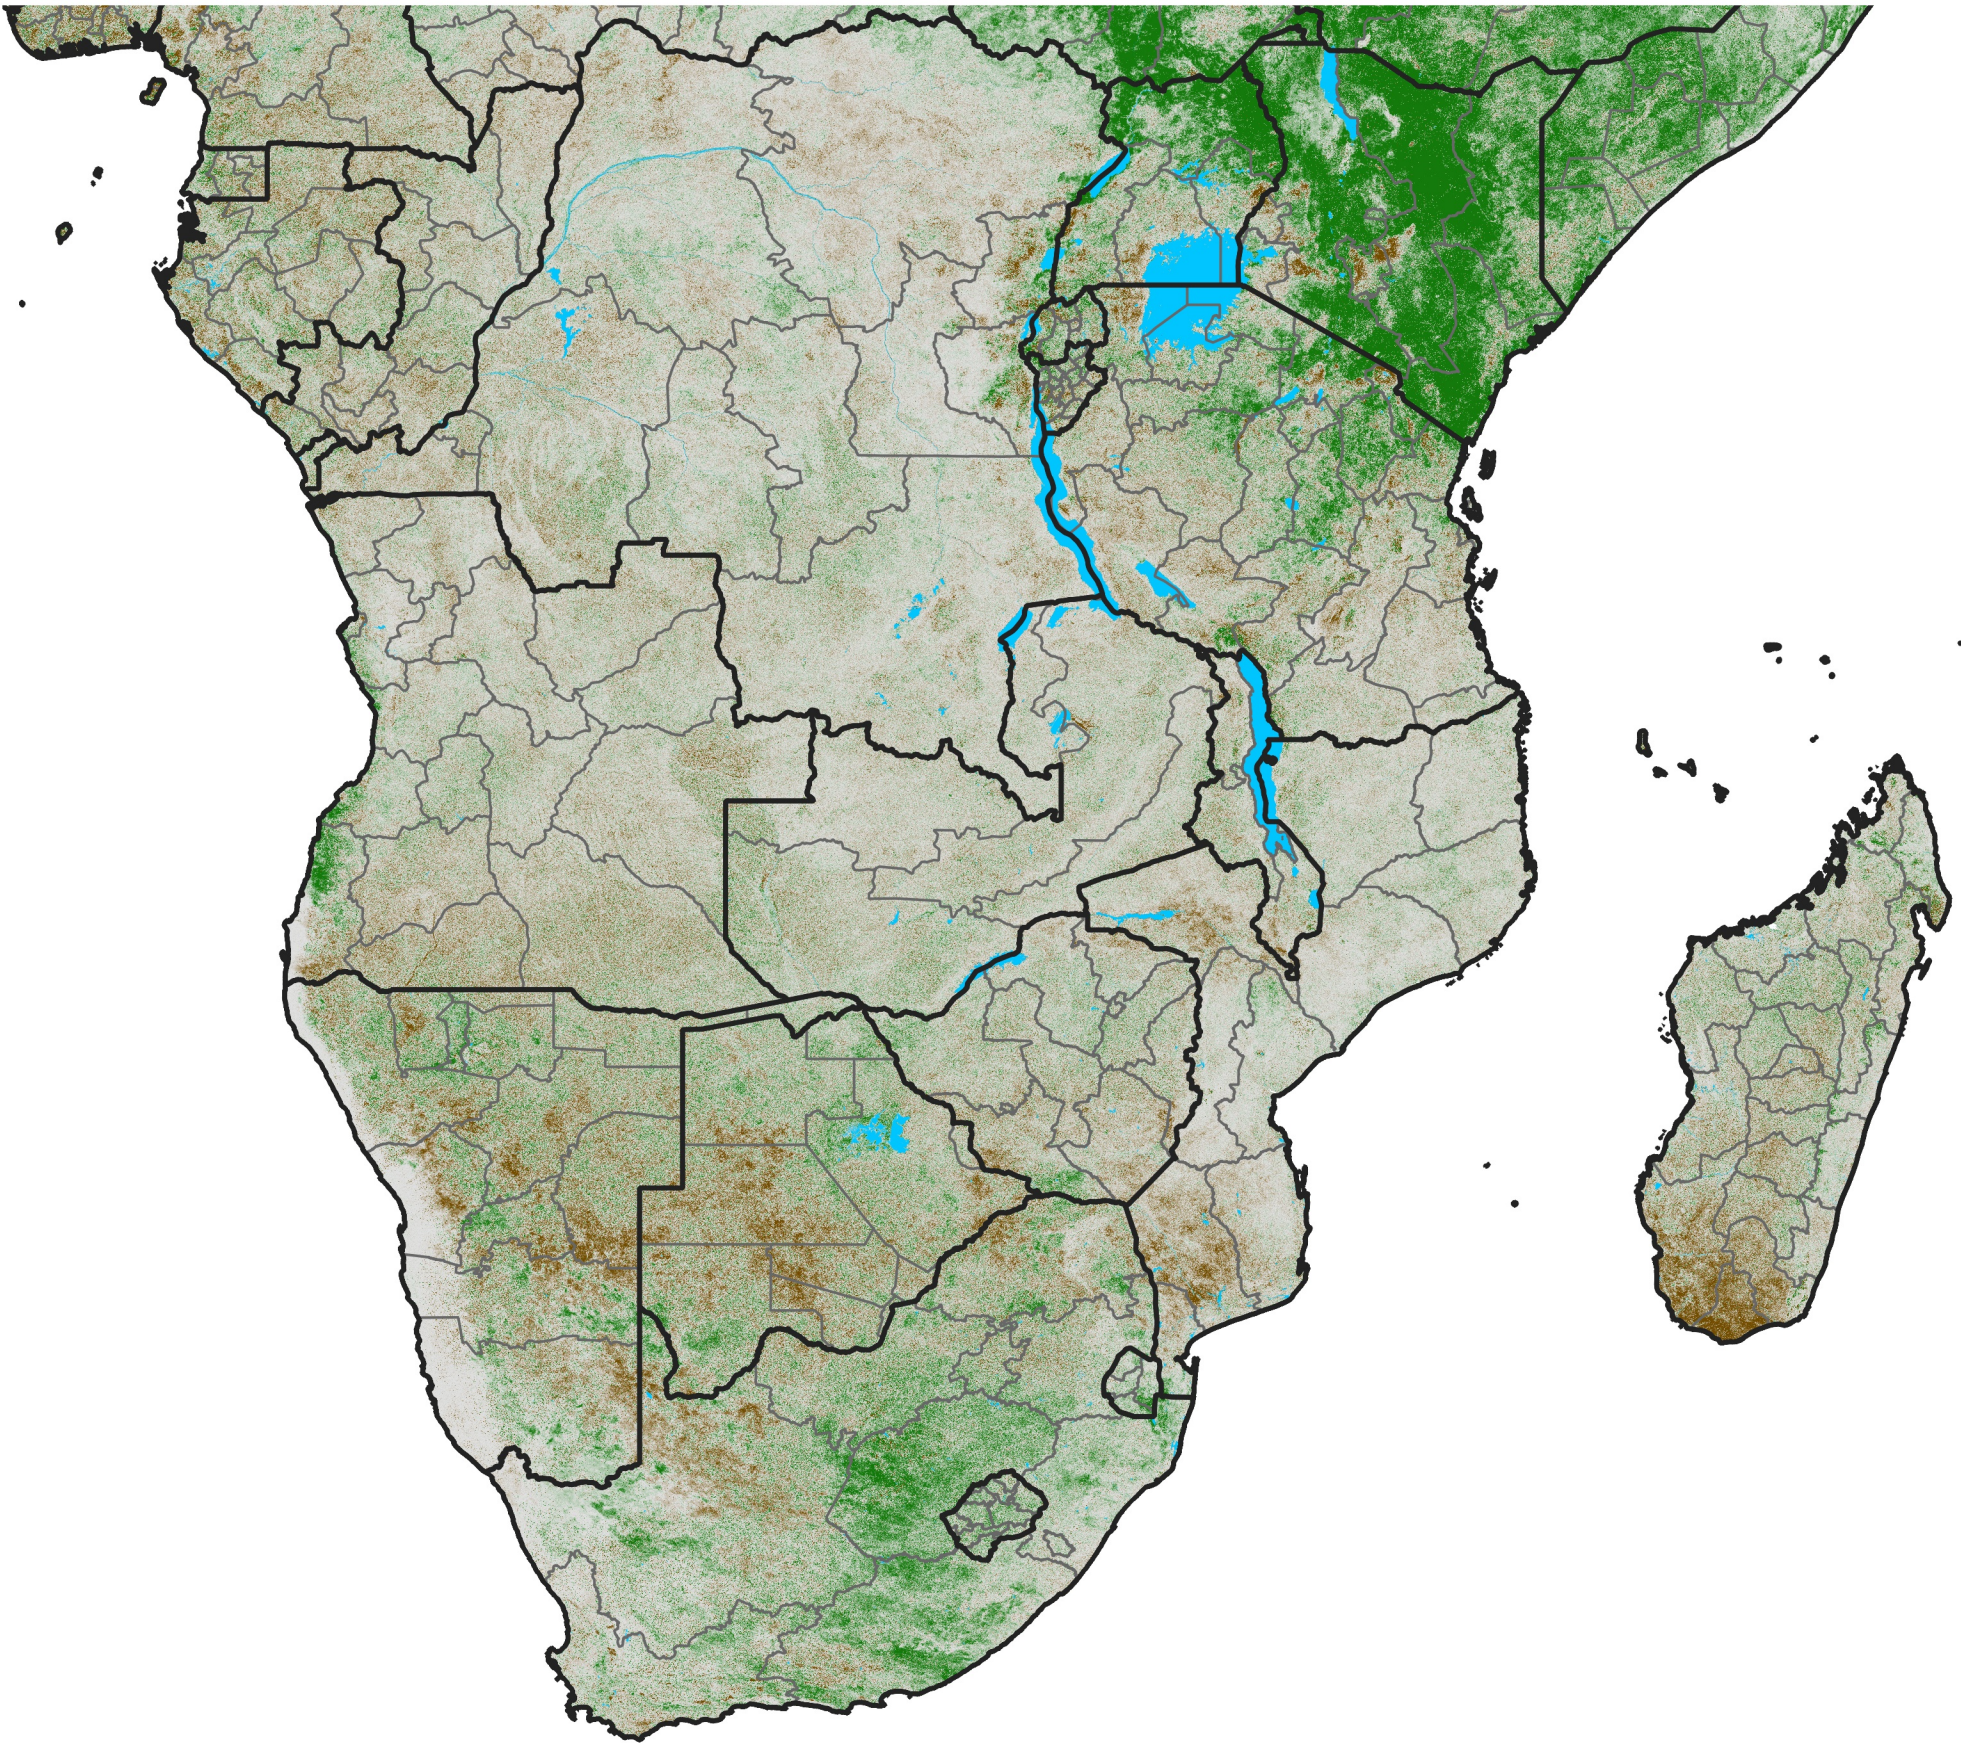

Southern Africa NDVI Difference

2018 minus 2017

Period 11 / April 11 - 20, 2018

NDVI Difference

< -0.3 -0.2 -0.1 -0.05 0.05 0.1 0.2 >0.3

Negative

No Difference

Positive