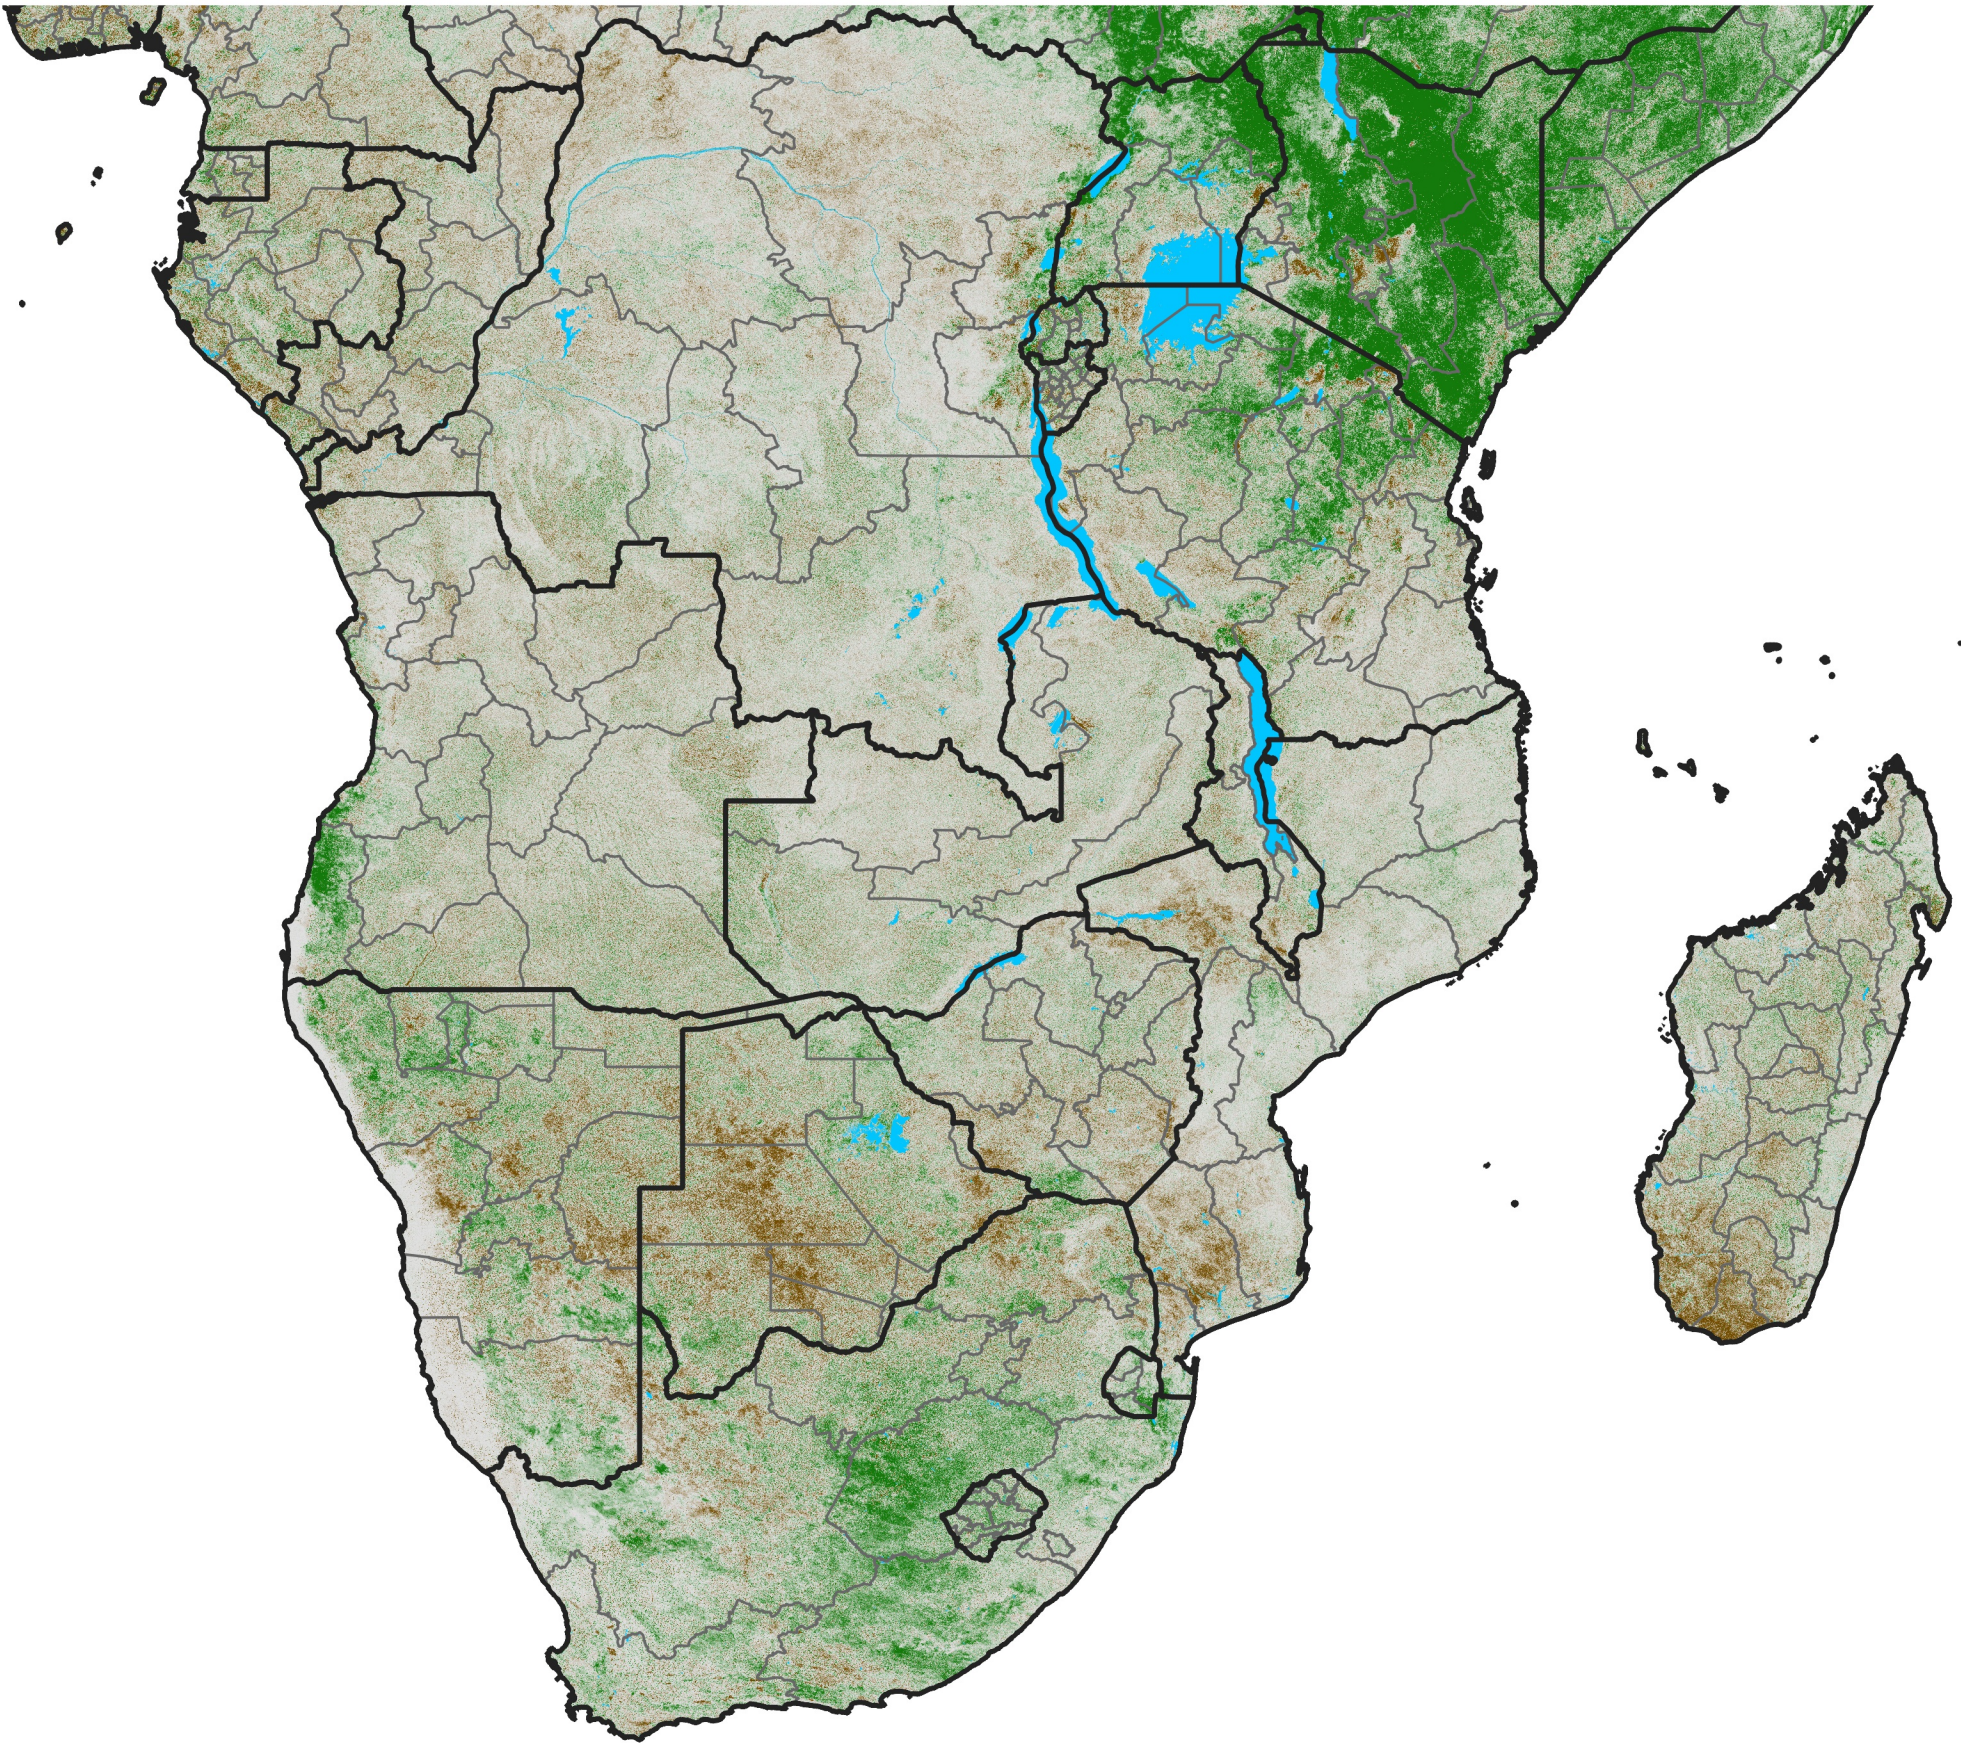

Southern Africa NDVI Difference

2018 minus 2017

Period 12 / April 21 - 30, 2018

NDVI Difference

< -0.3 -0.2 -0.1 -0.05 0.05 0.1 0.2 >0.3

Negative

No Difference

Positive