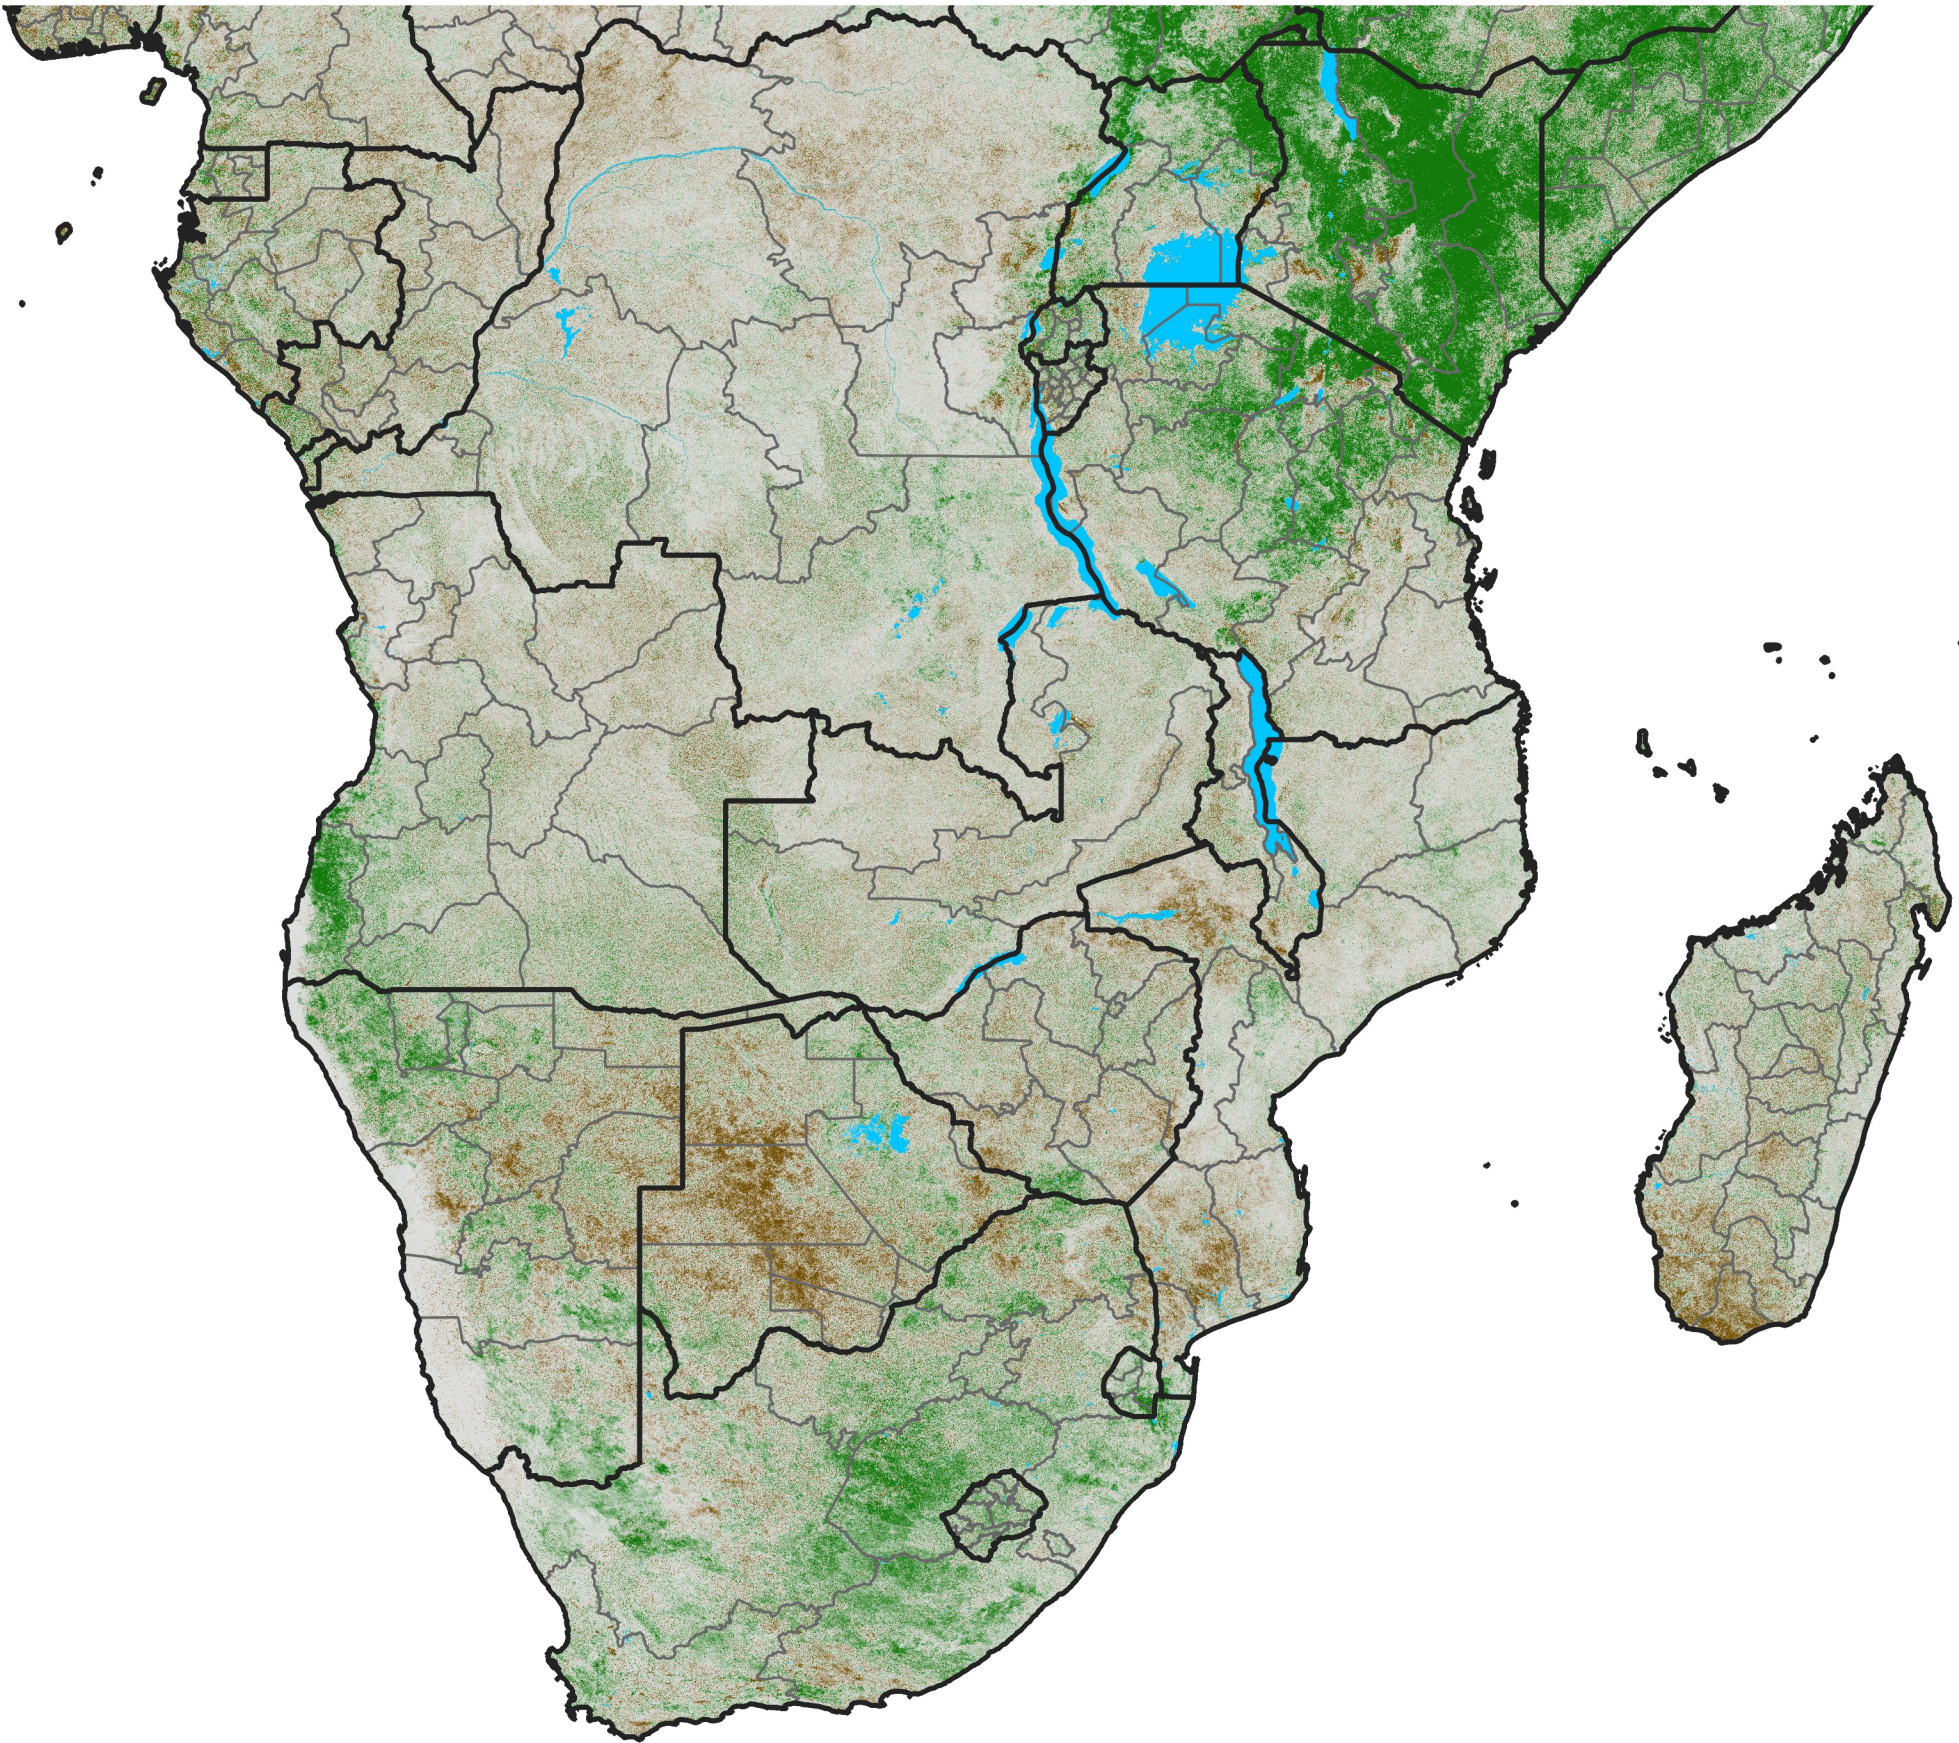

Southern Africa

NDVI Difference

2018 minus 2017

Period 13 / May 01 - 10, 2018

NDVI Difference

< -0.3 -0.2 -0.1 -0.05 0.05 0.1 0.2 >0.3

Negative

No Difference