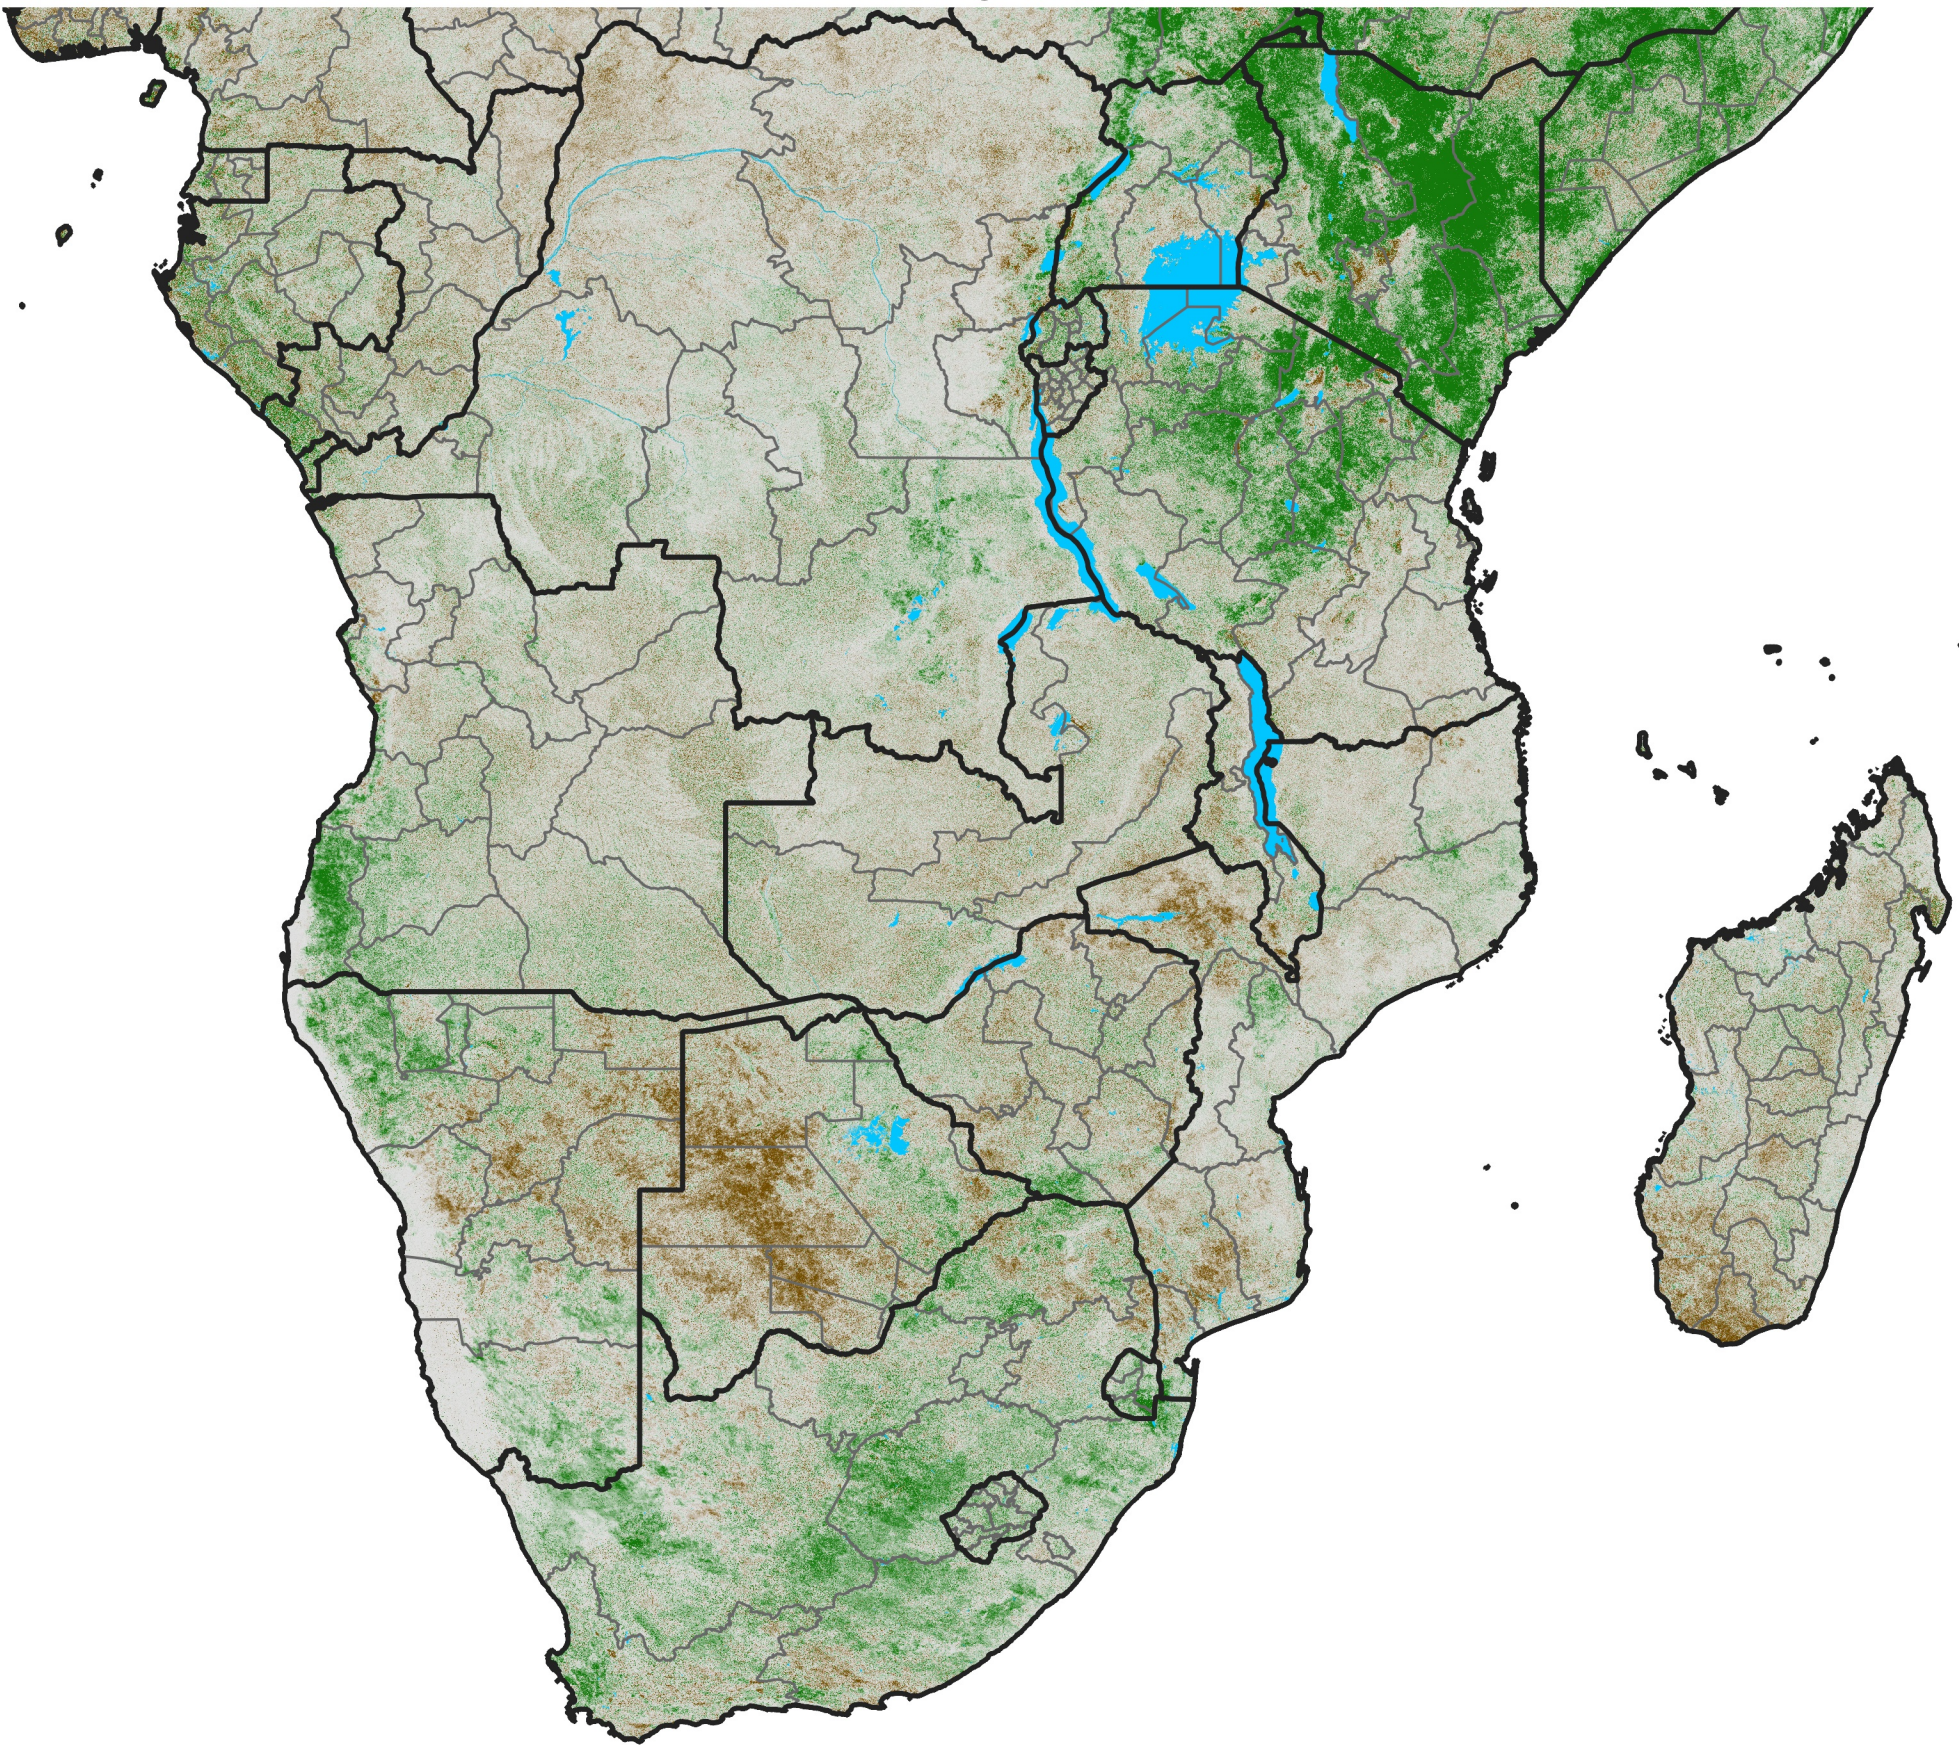

Southern Africa NDVI Difference

2018 minus 2017

Period 14 / May 11 - 20, 2018

NDVI Difference

< -0.3 -0.2 -0.1 -0.05 0.05 0.1 0.2 >0.3

Negative

No Difference

Positive