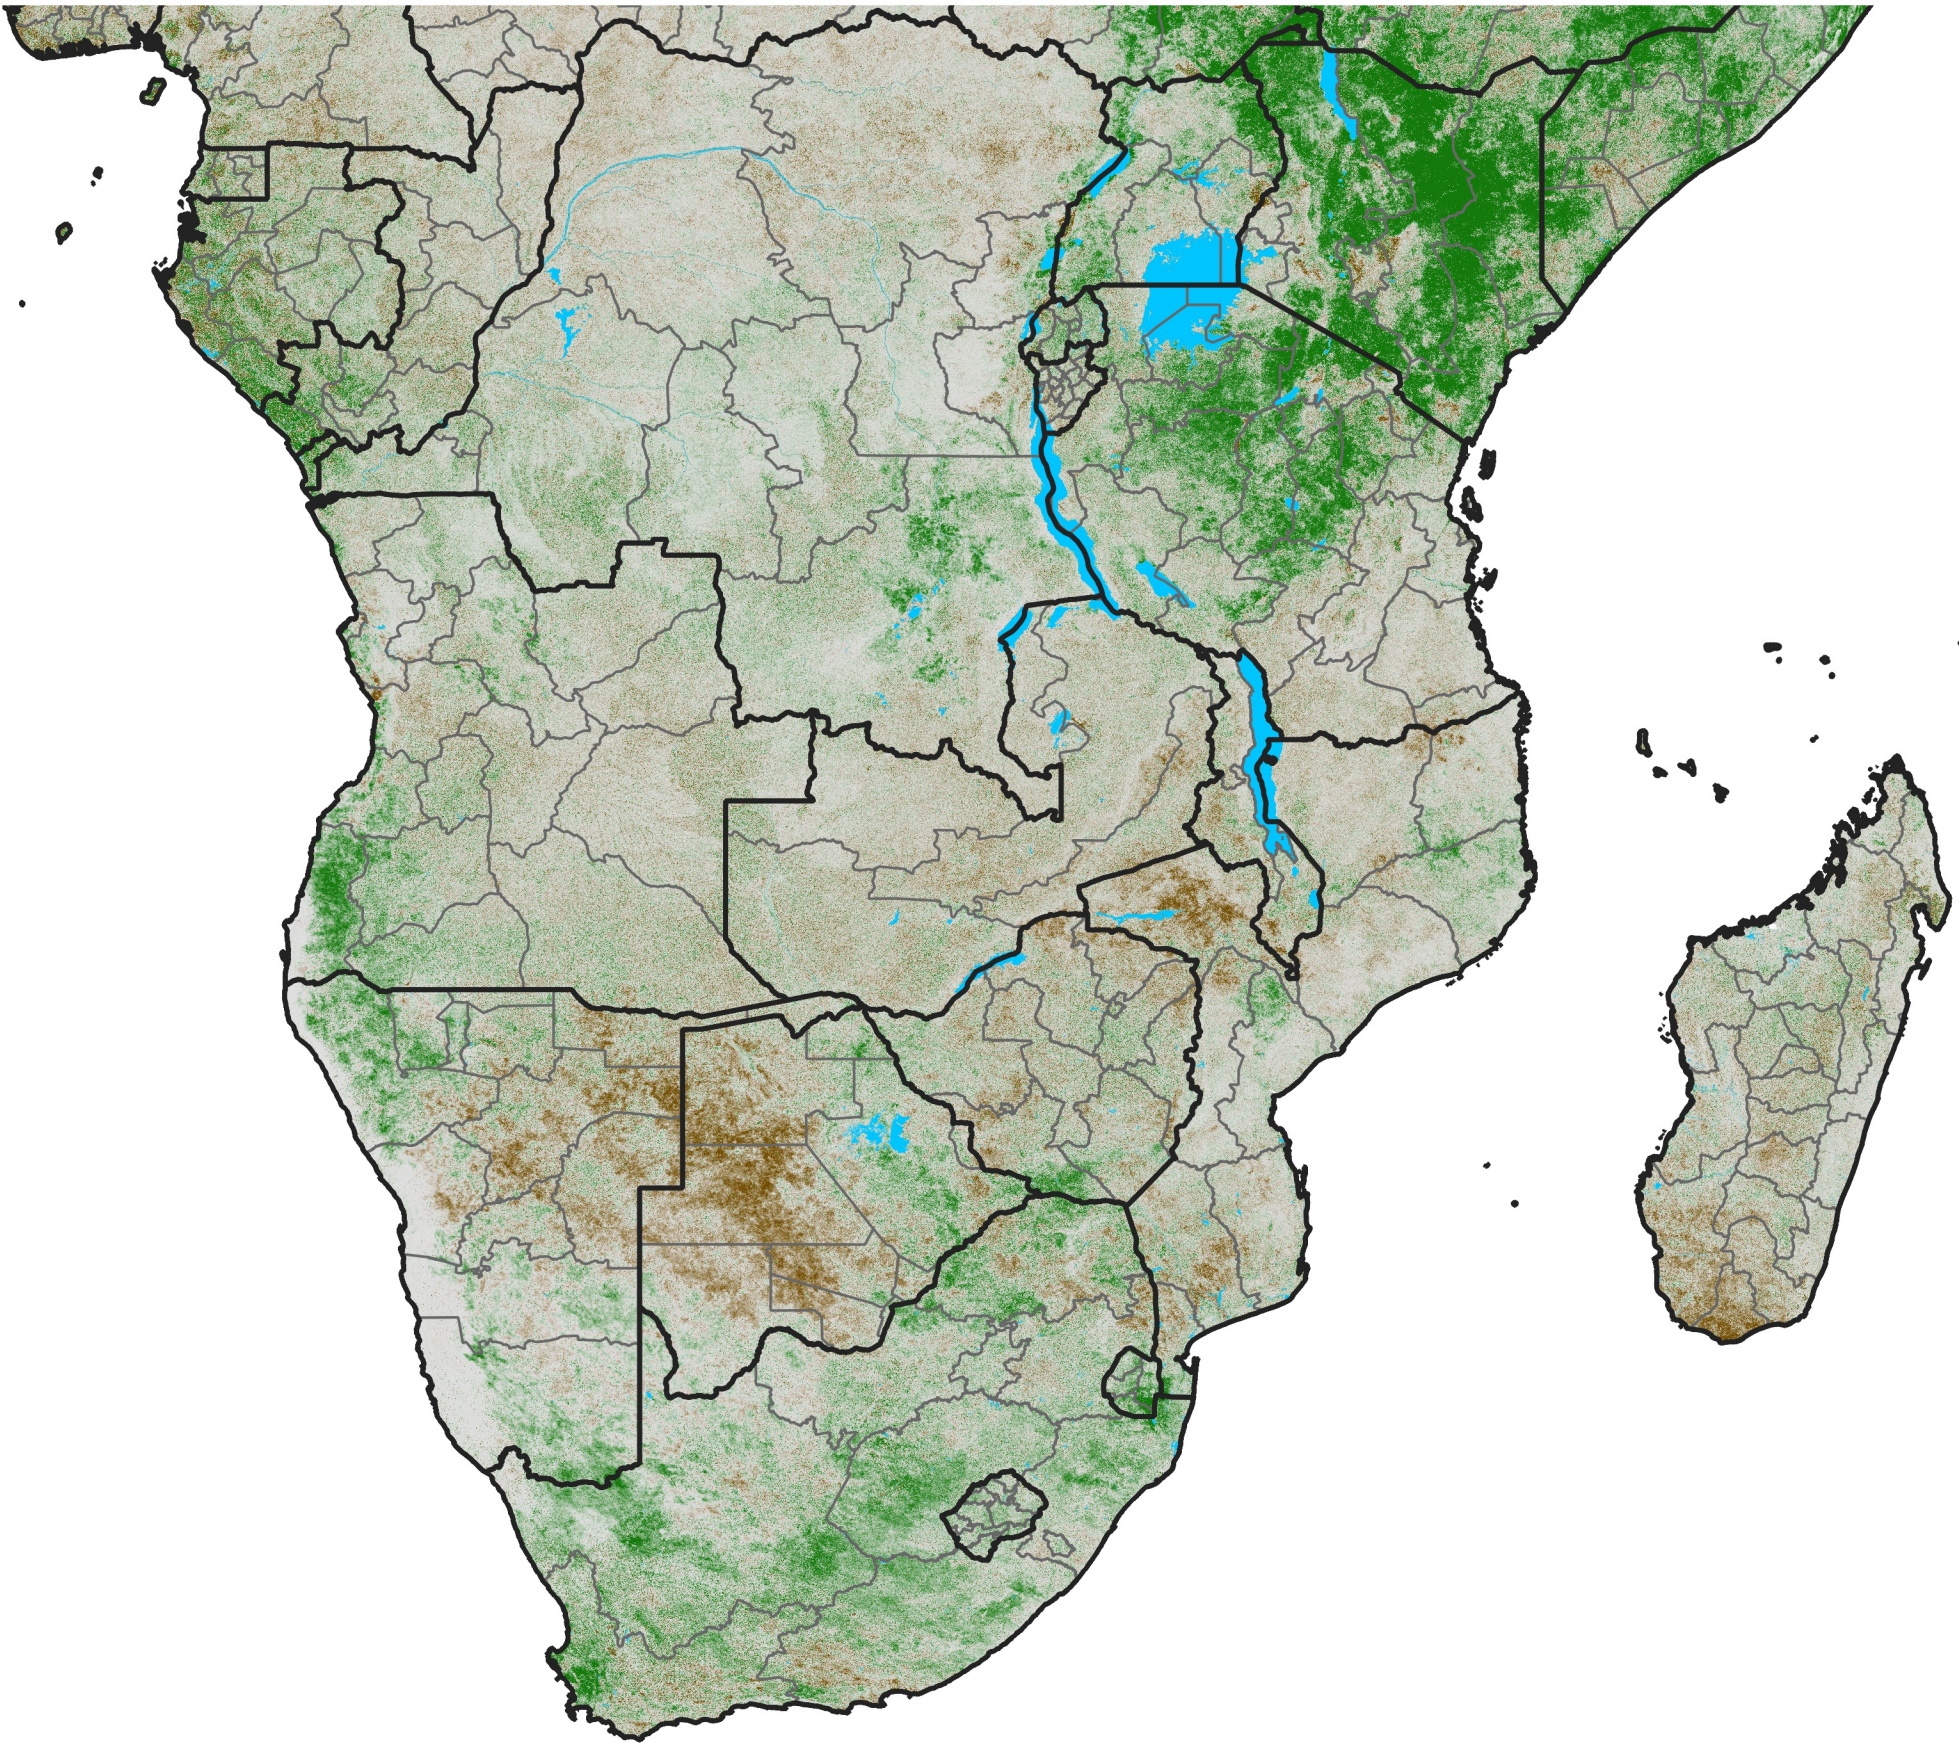

Southern Africa NDVI Difference

2018 minus 2017

Period 15 / May 21 - 31, 2018

NDVI Difference

< -0.3 -0.2 -0.1 -0.05 0.05 0.1 0.2 > 0.3

Negative

No Difference

Positive