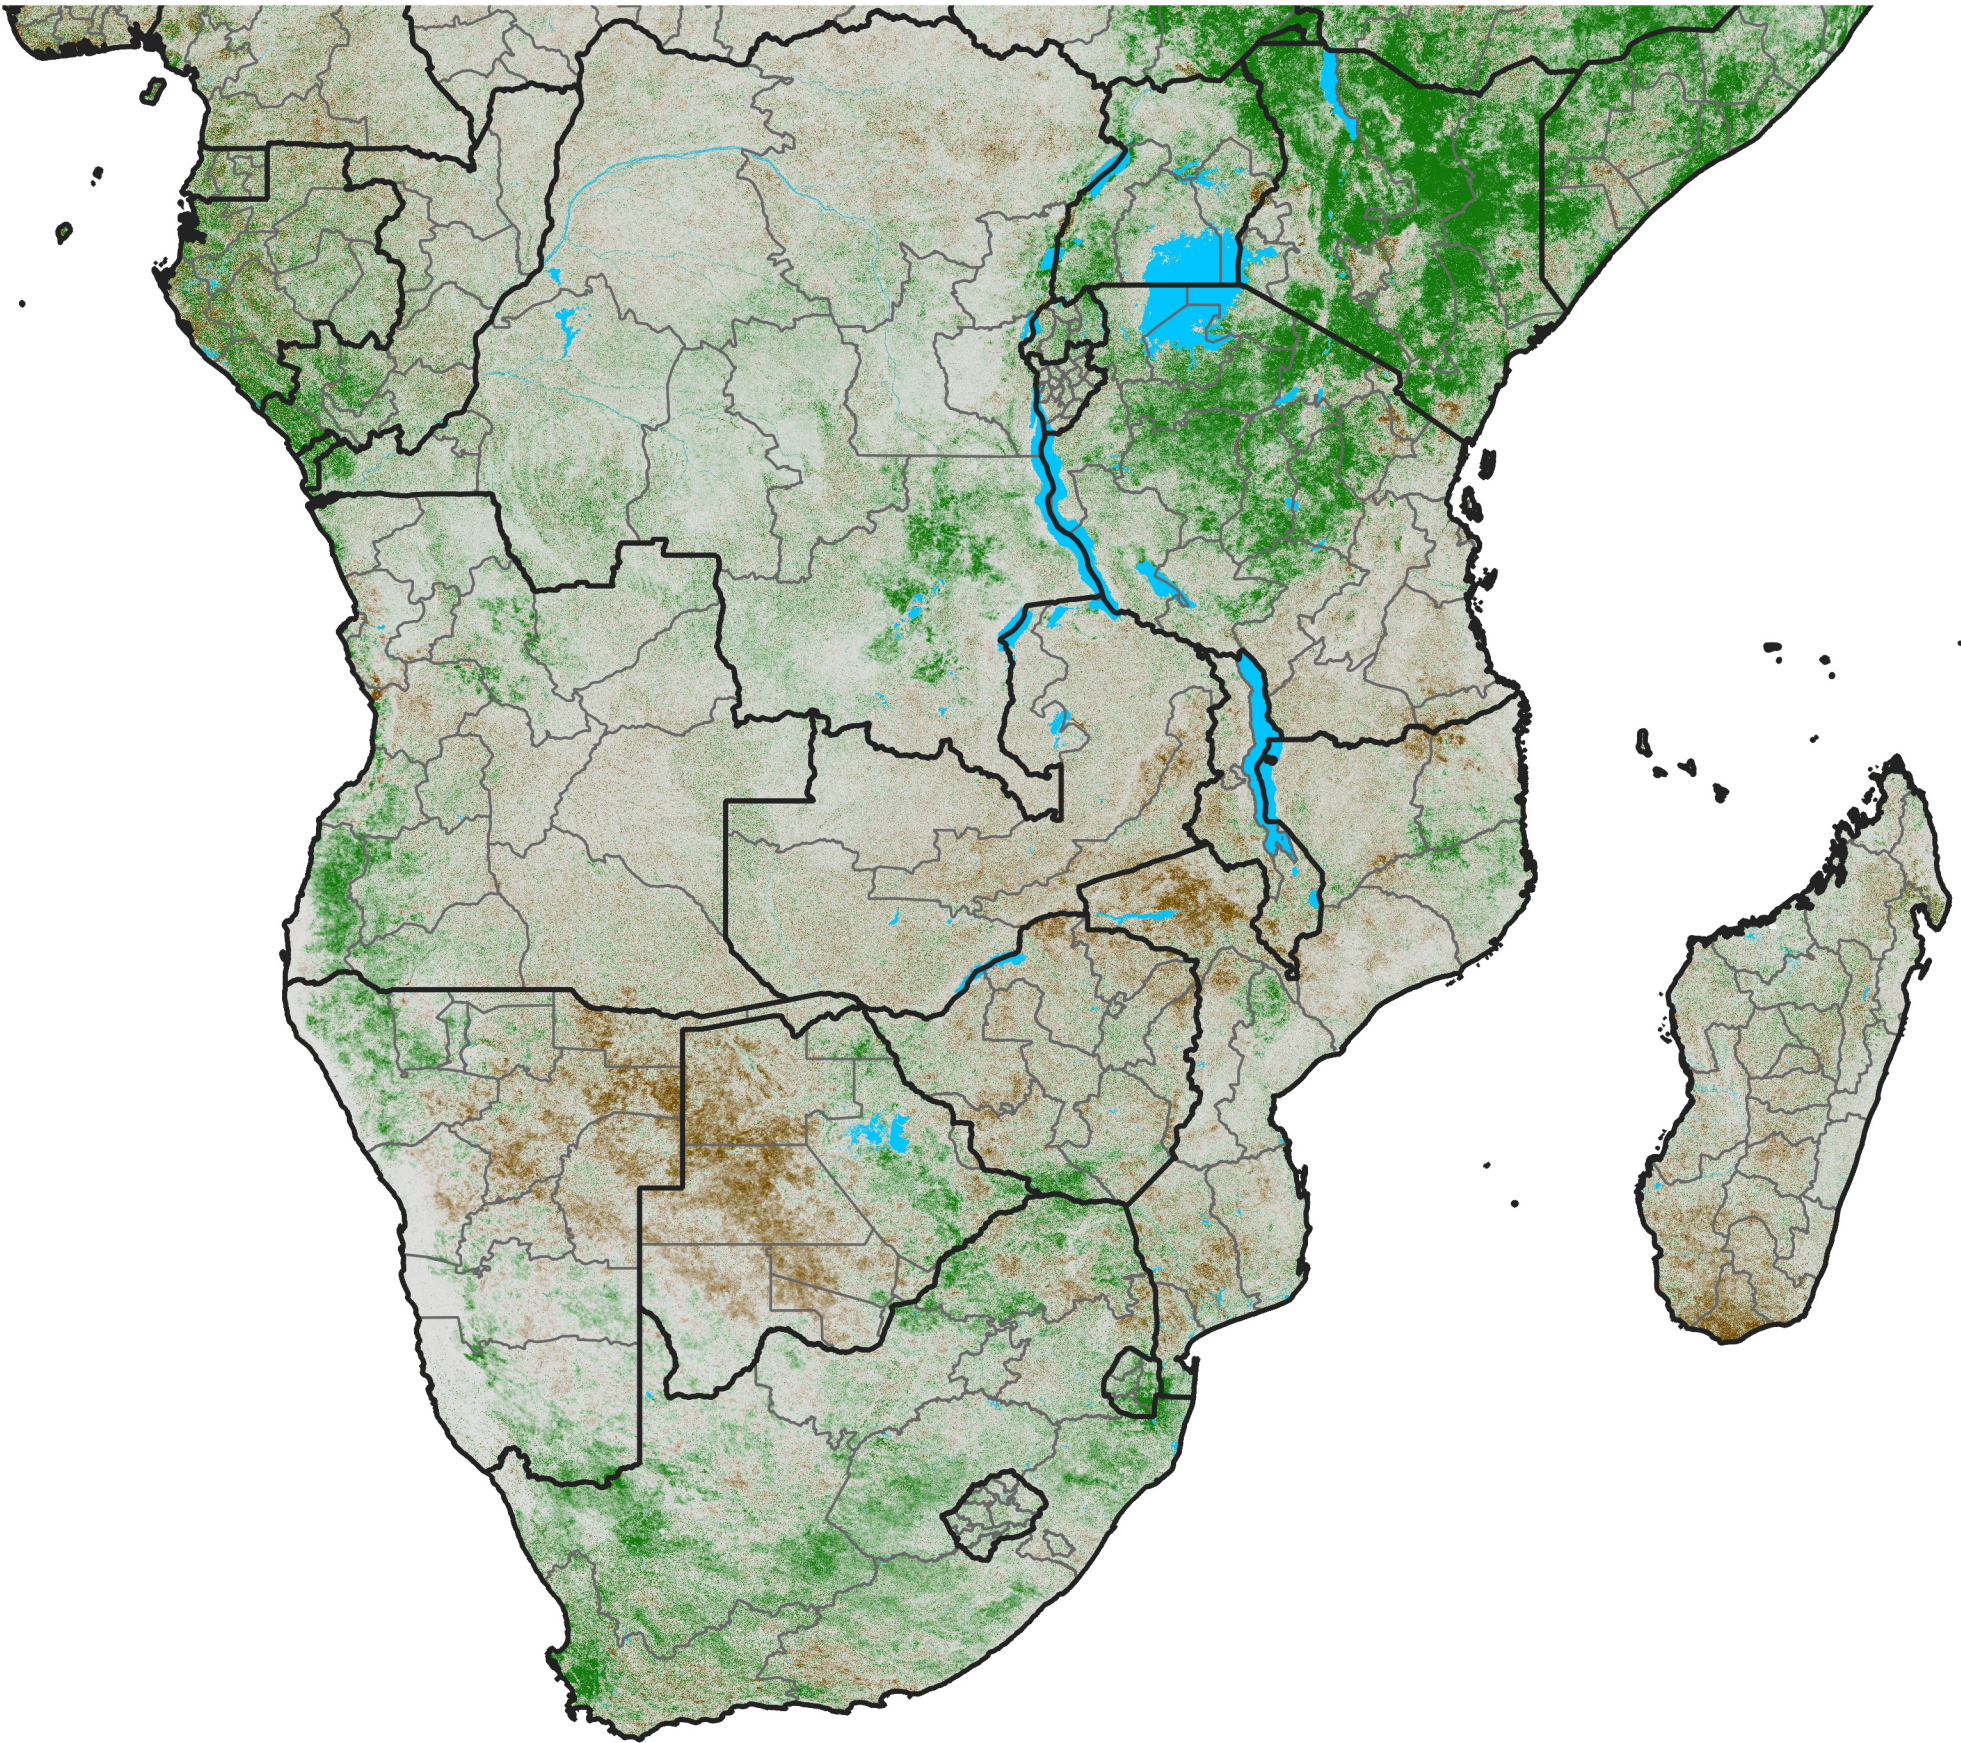

# Southern Africa NDVI Difference

2018 minus 2017

Period 16 / June 01 - 10, 2018

## NDVI Difference

< -0.3   -0.2   -0.1   -0.05   0.05   0.1   0.2   > 0.3

Negative

No Difference

Positive