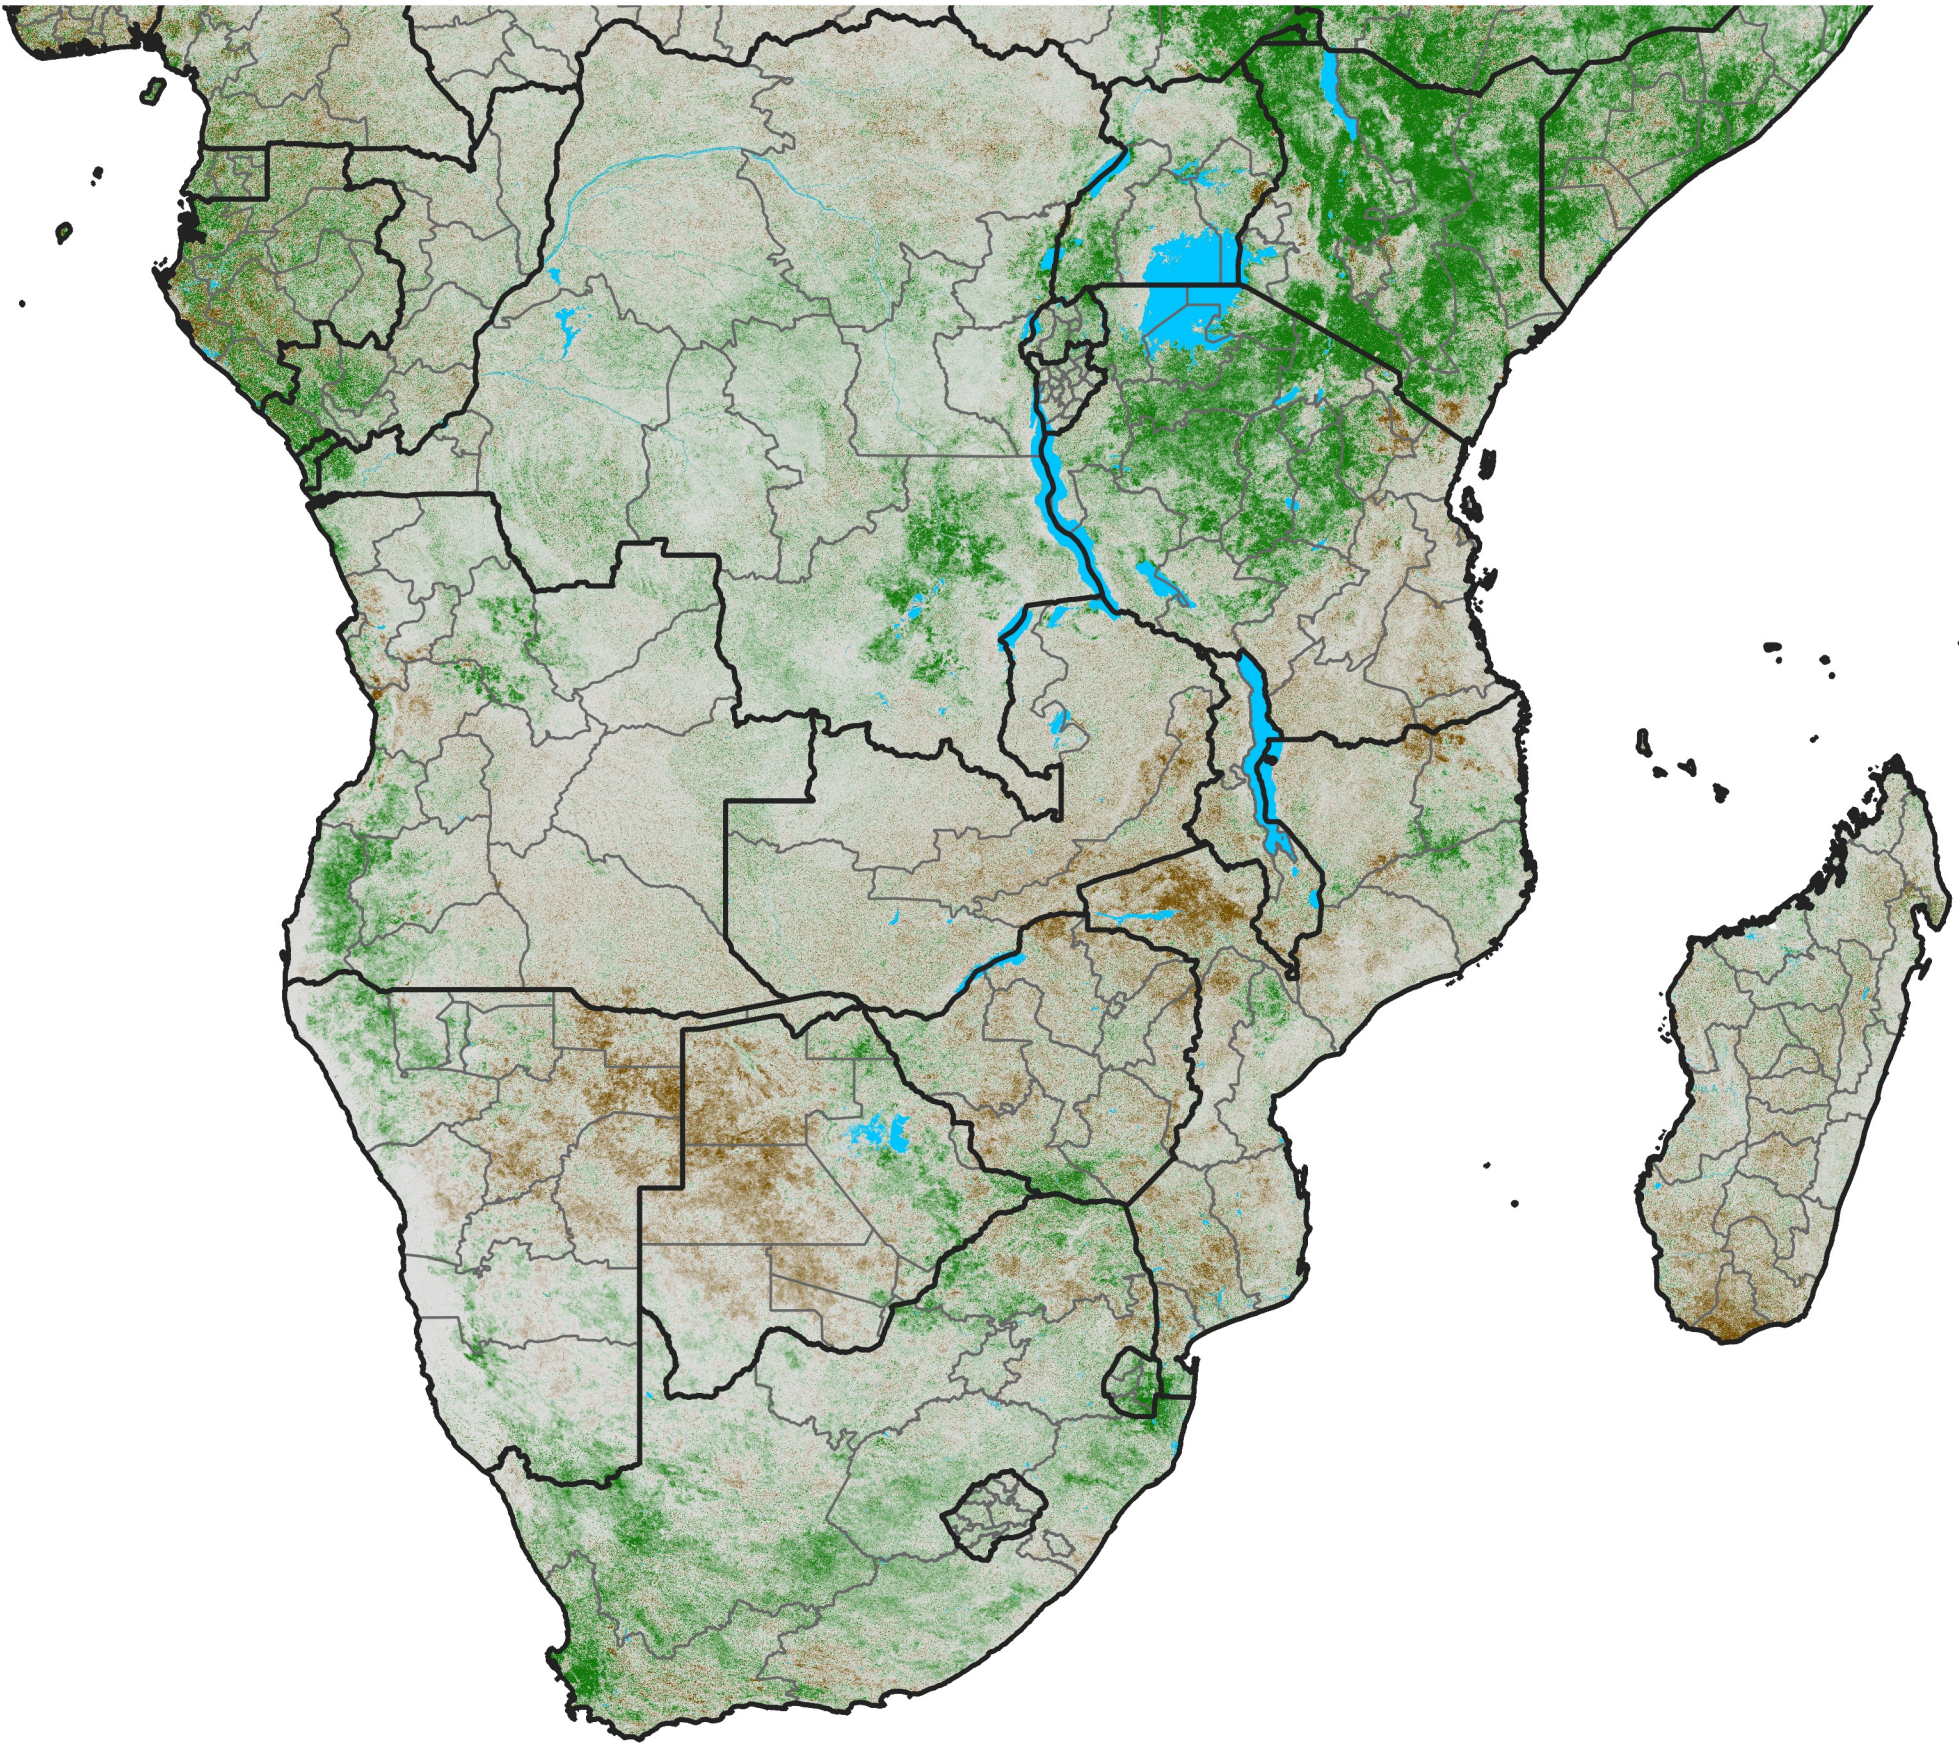

Southern Africa

NDVI Difference

2018 minus 2017

Period 17 / June 11 - 20, 2018

NDVI Difference

< -0.3 -0.2 -0.1 -0.05 0.05 0.1 0.2 >0.3

Negative

No Difference