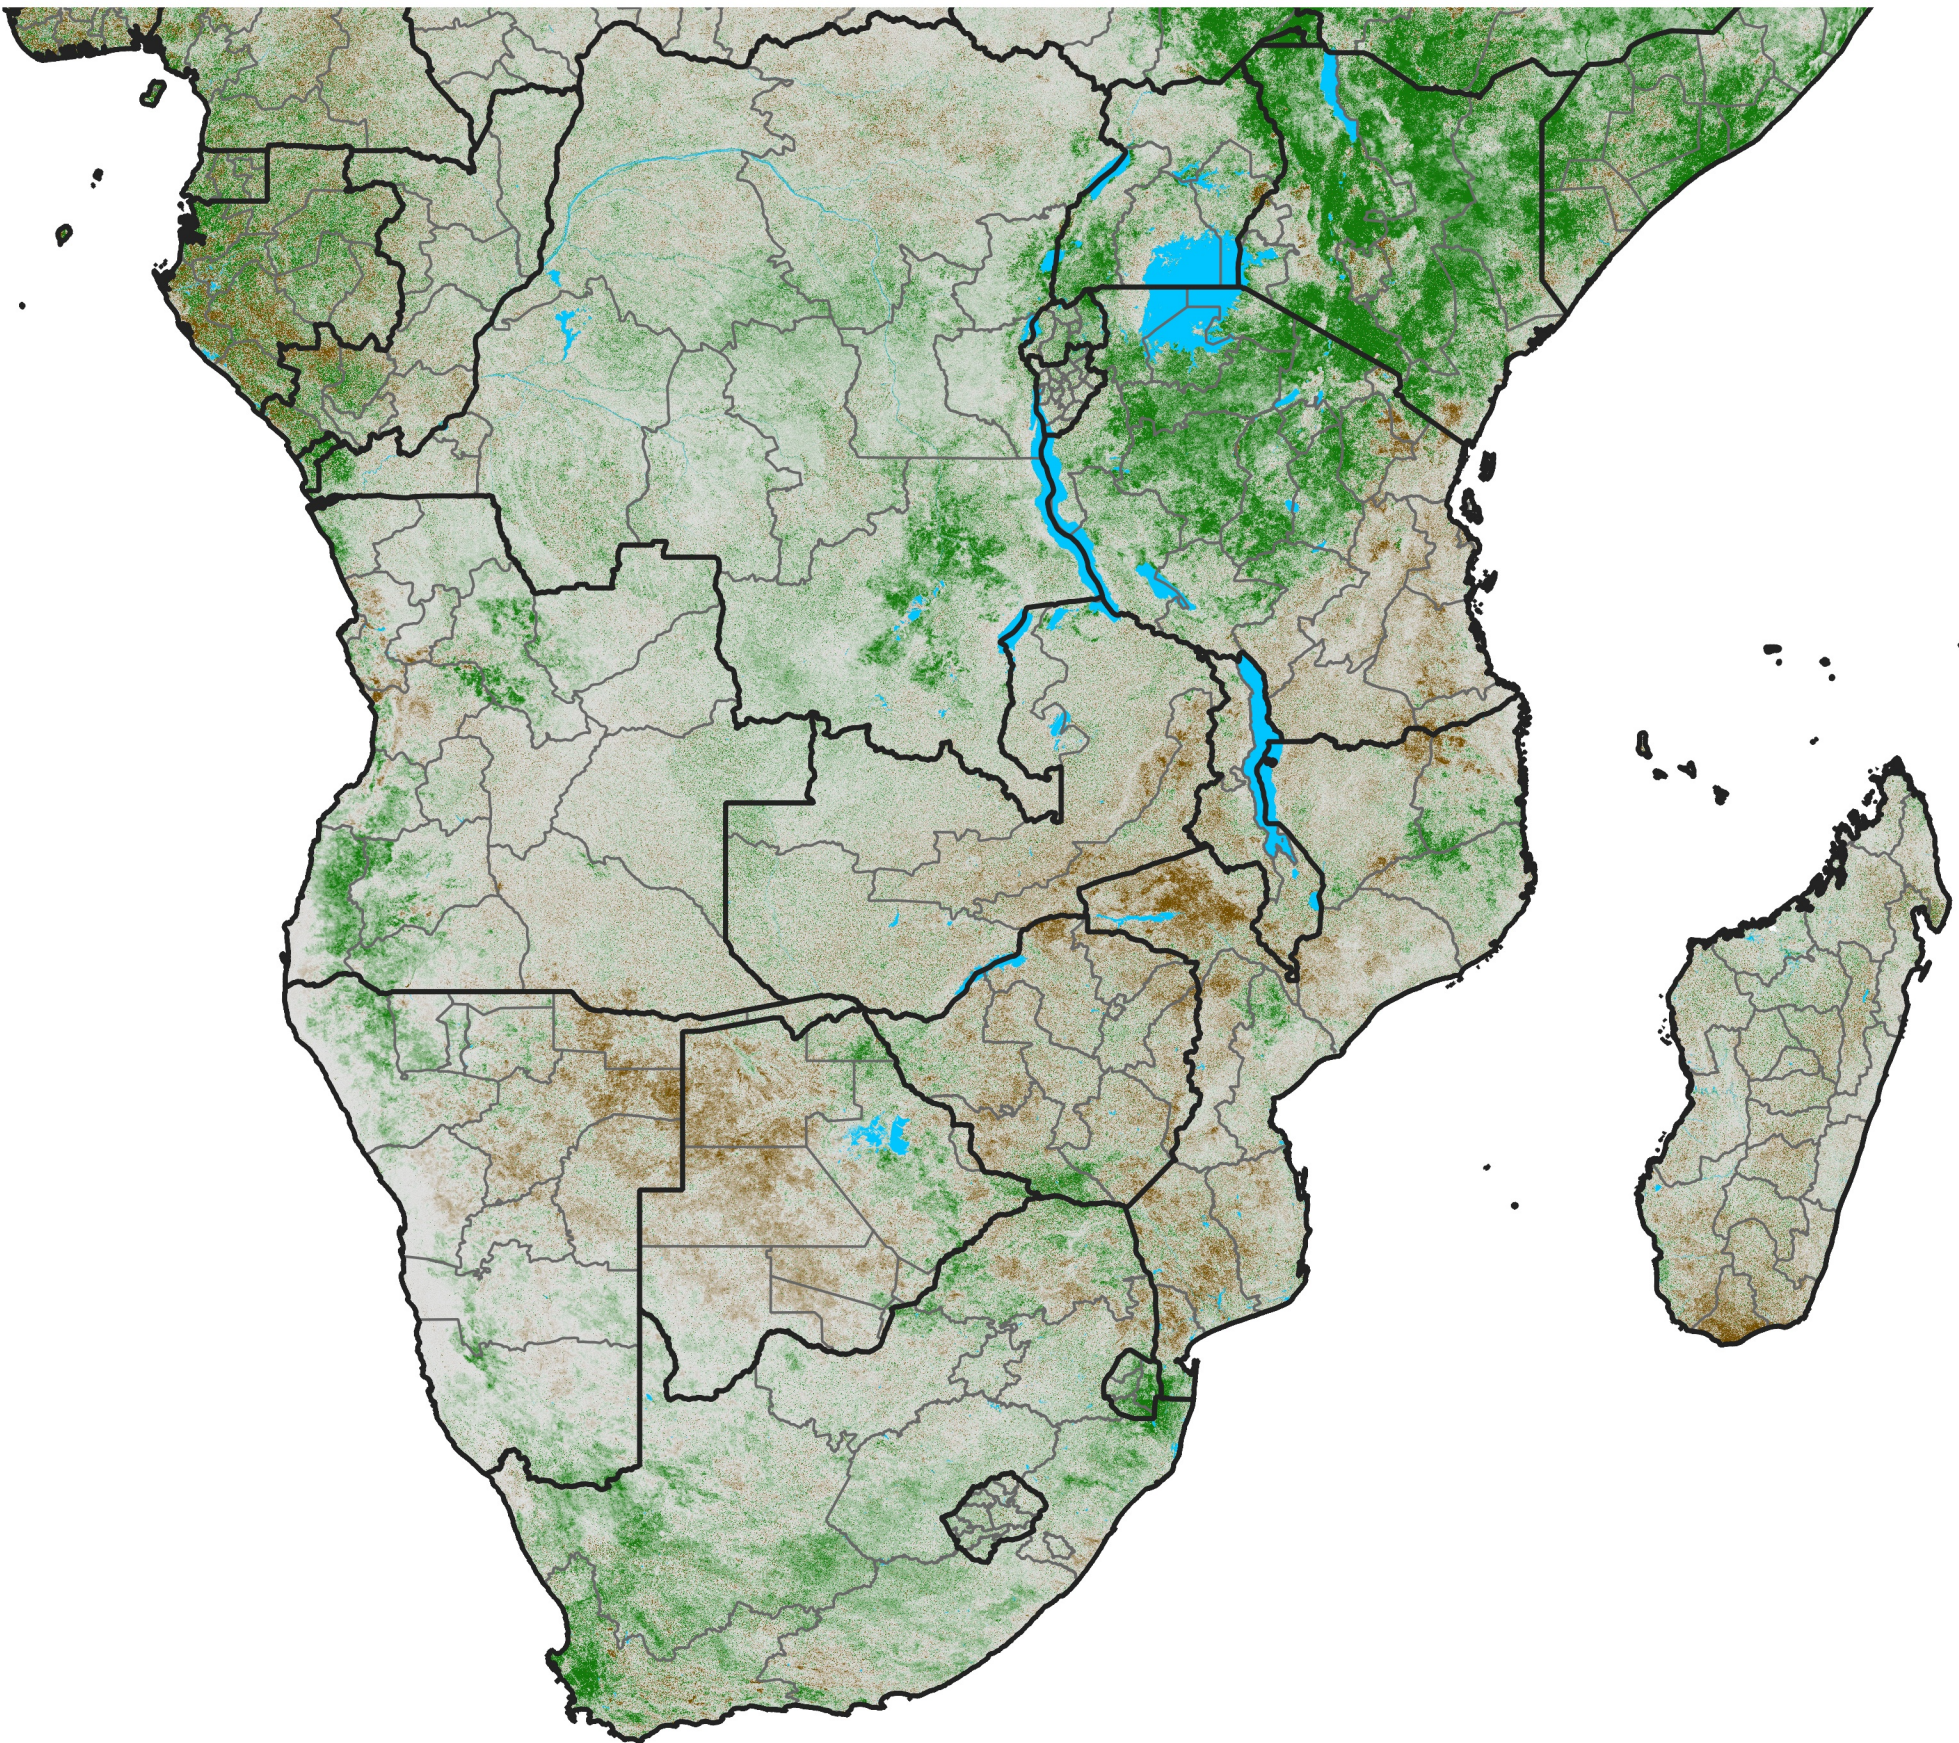

Southern Africa NDVI Difference

2018 minus 2017

Period 18 / June 21 - 30, 2018

NDVI Difference

< -0.3 -0.2 -0.1 -0.05 0.05 0.1 0.2 > 0.3

Negative

No Difference

Positive