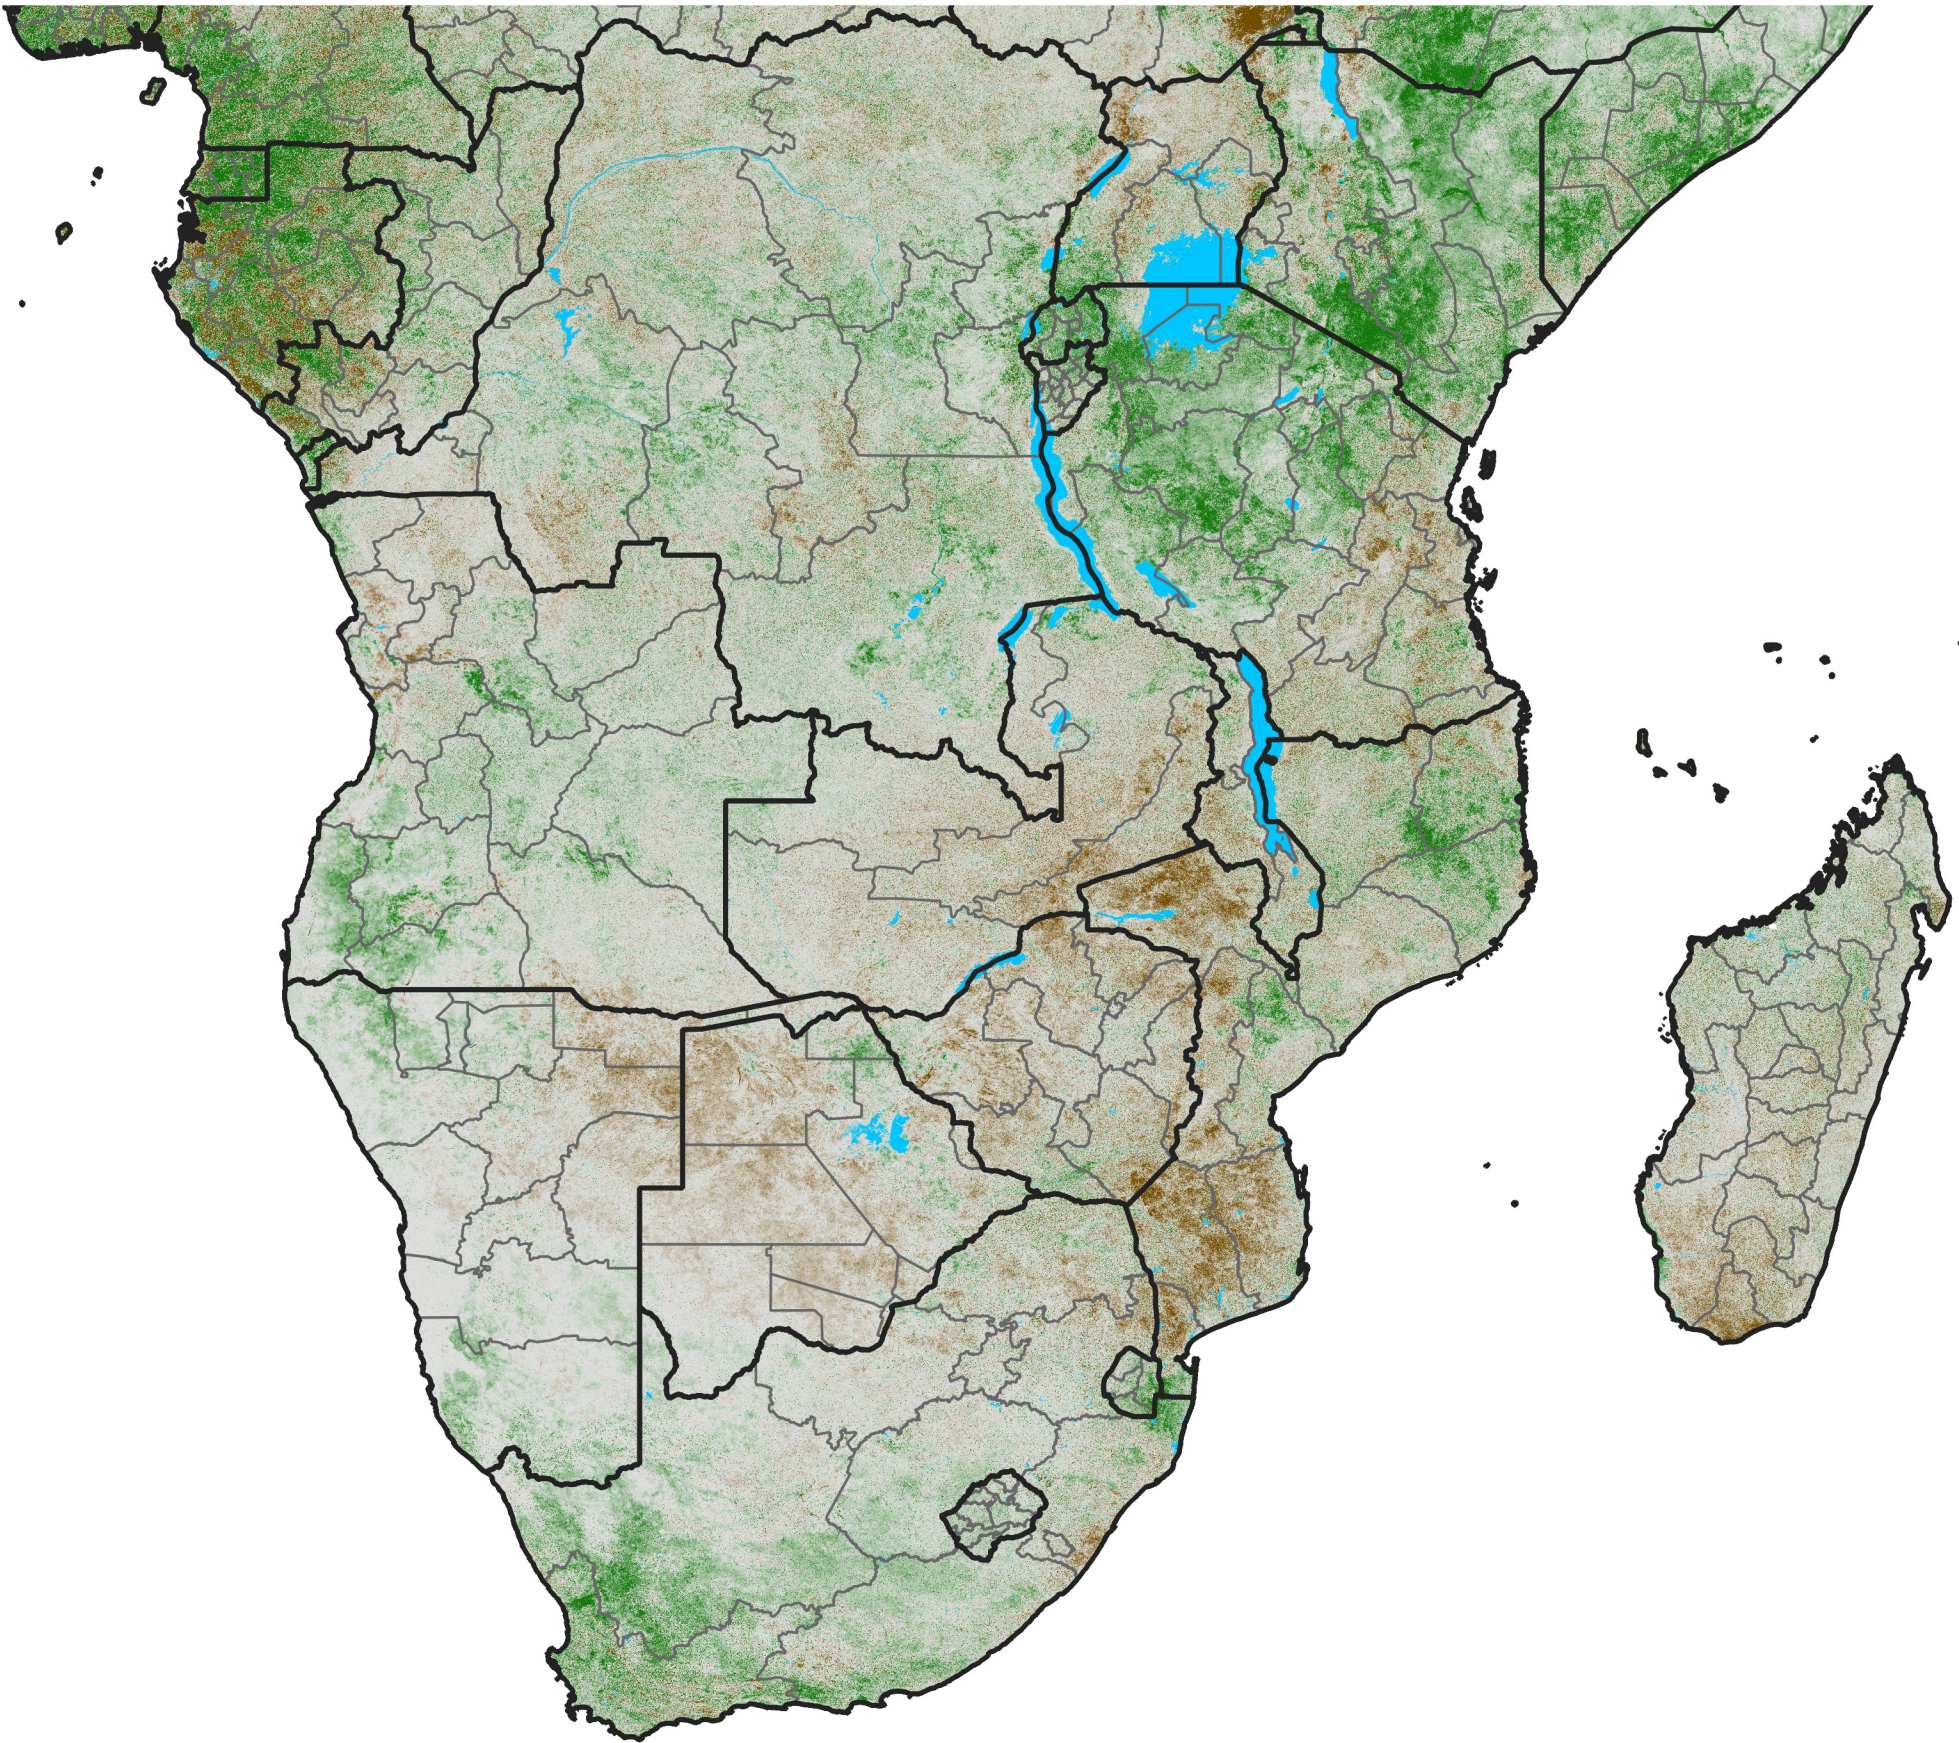

Southern Africa

NDVI Difference

2018 minus 2017

Period 22 / August 01 - 10, 2018

NDVI Difference

< -0.3 -0.2 -0.1 -0.05 0.05 0.1 0.2 >0.3

Negative

No Difference