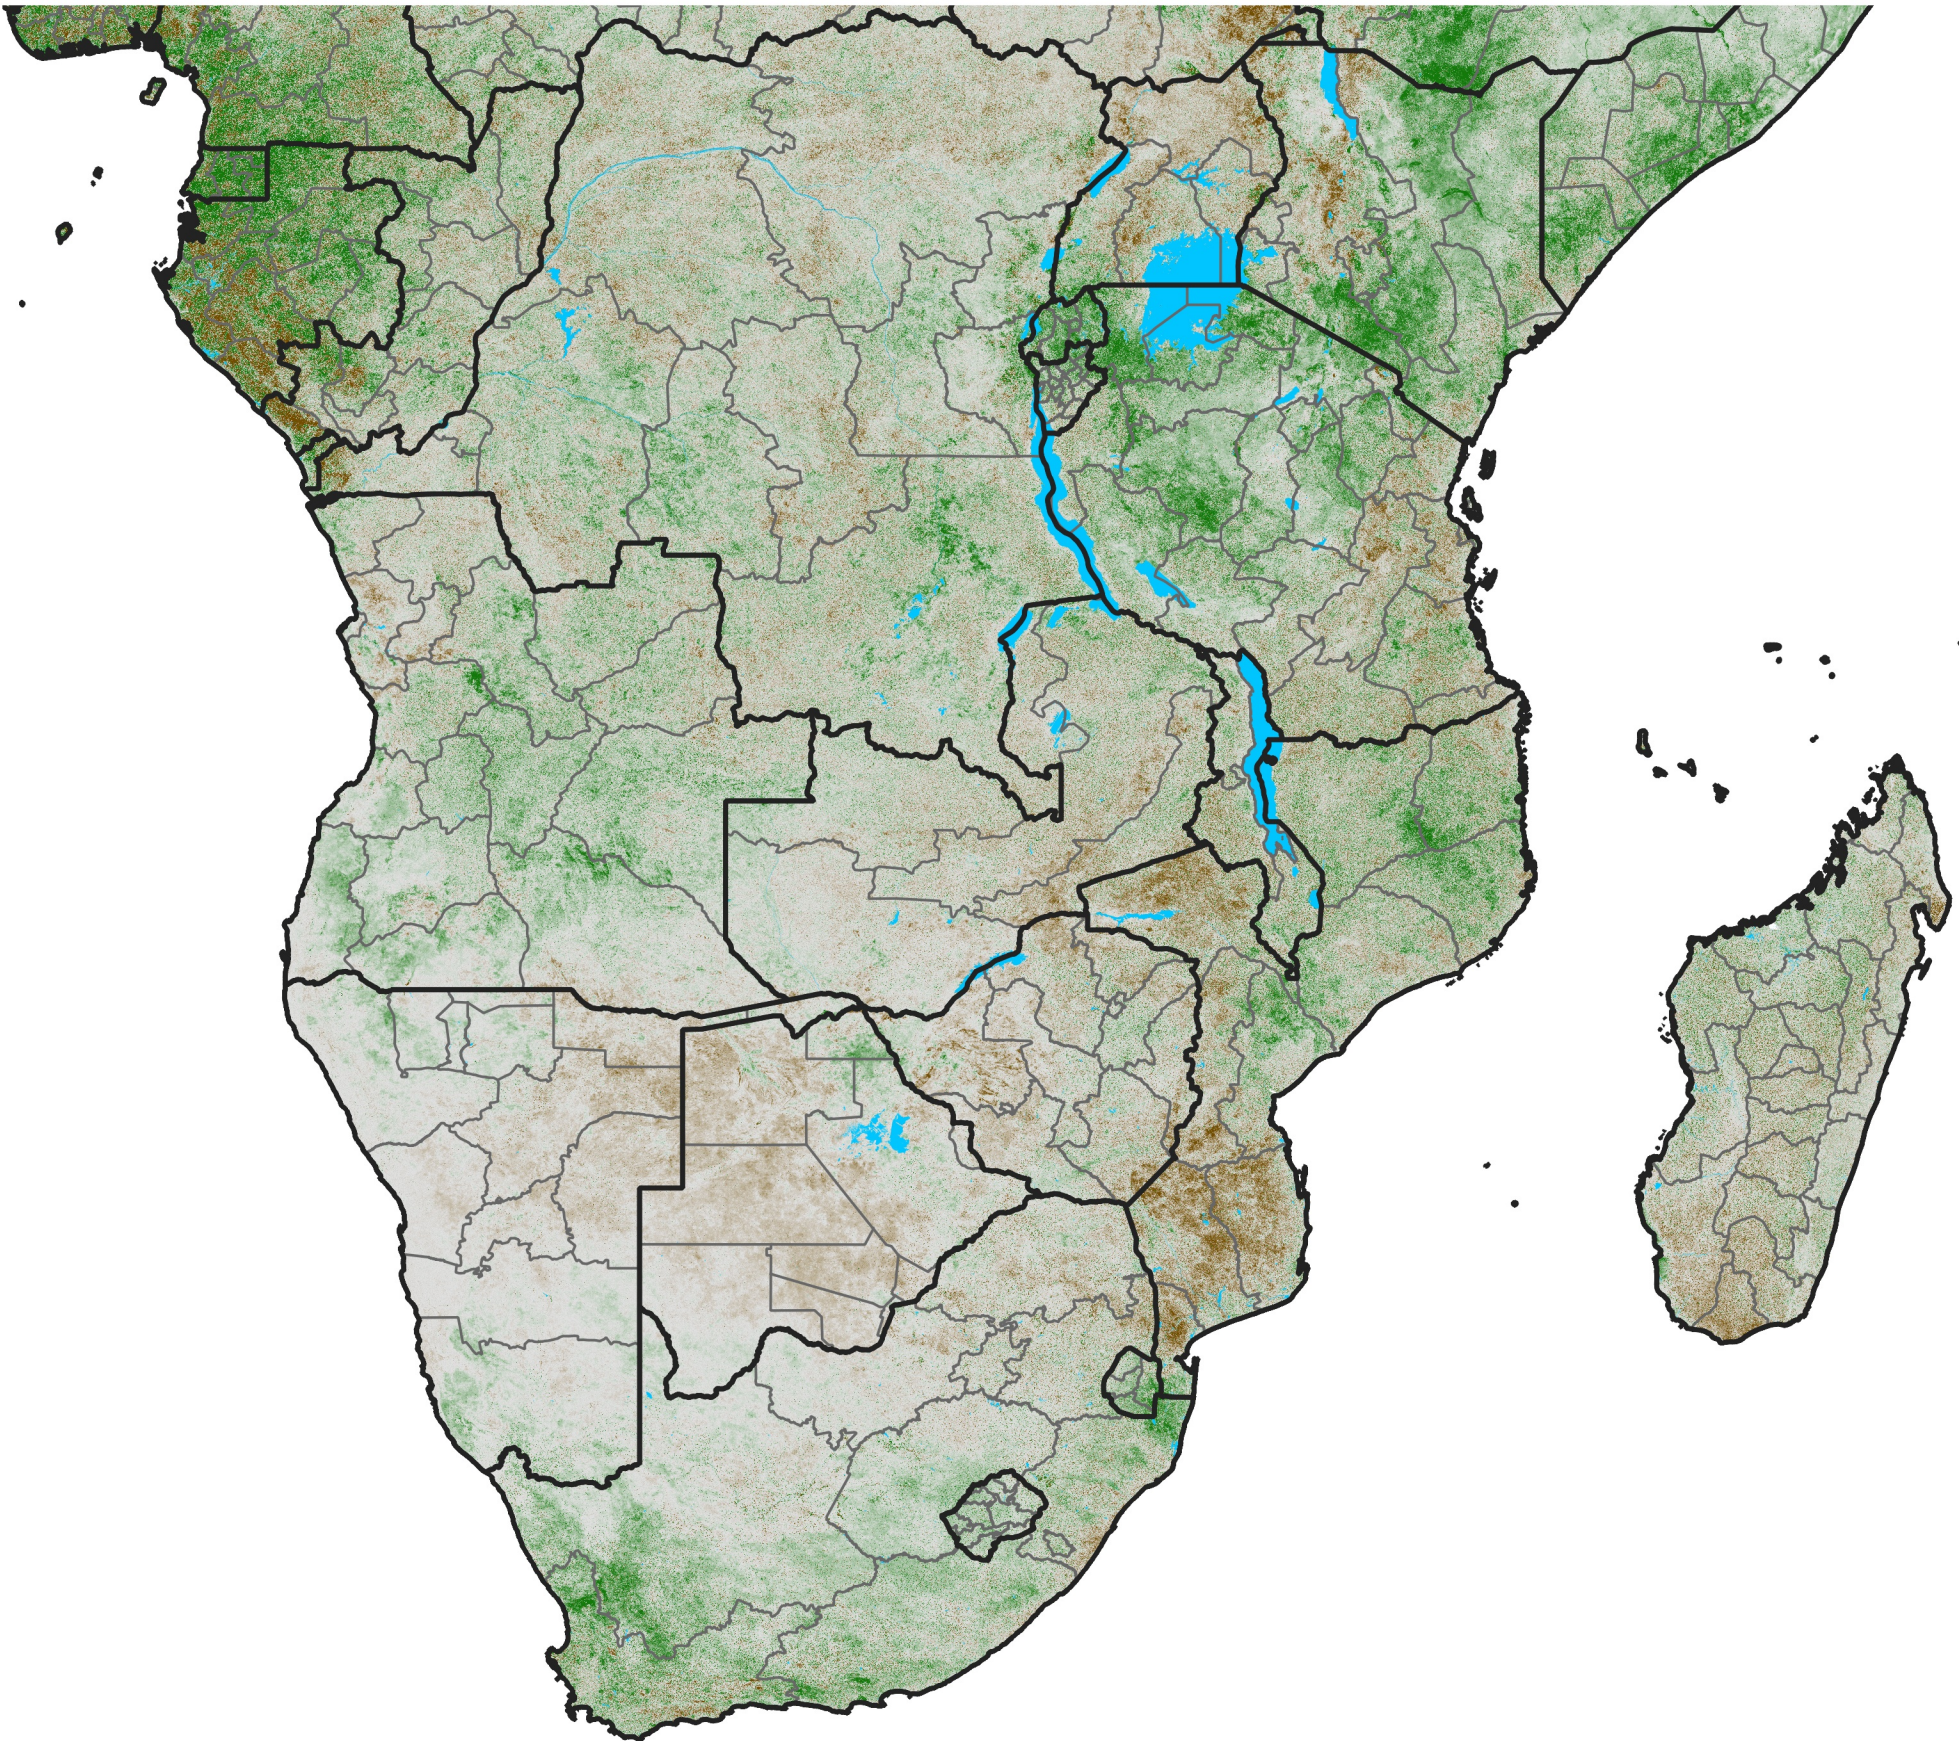

Southern Africa

NDVI Difference

2018 minus 2017

Period 24 / August 21 - 31, 2018

NDVI Difference

<math>< -0.3</math> -0.2 -0.1 -0.05 0.05 0.1 0.2 > 0.3

Negative

No Difference