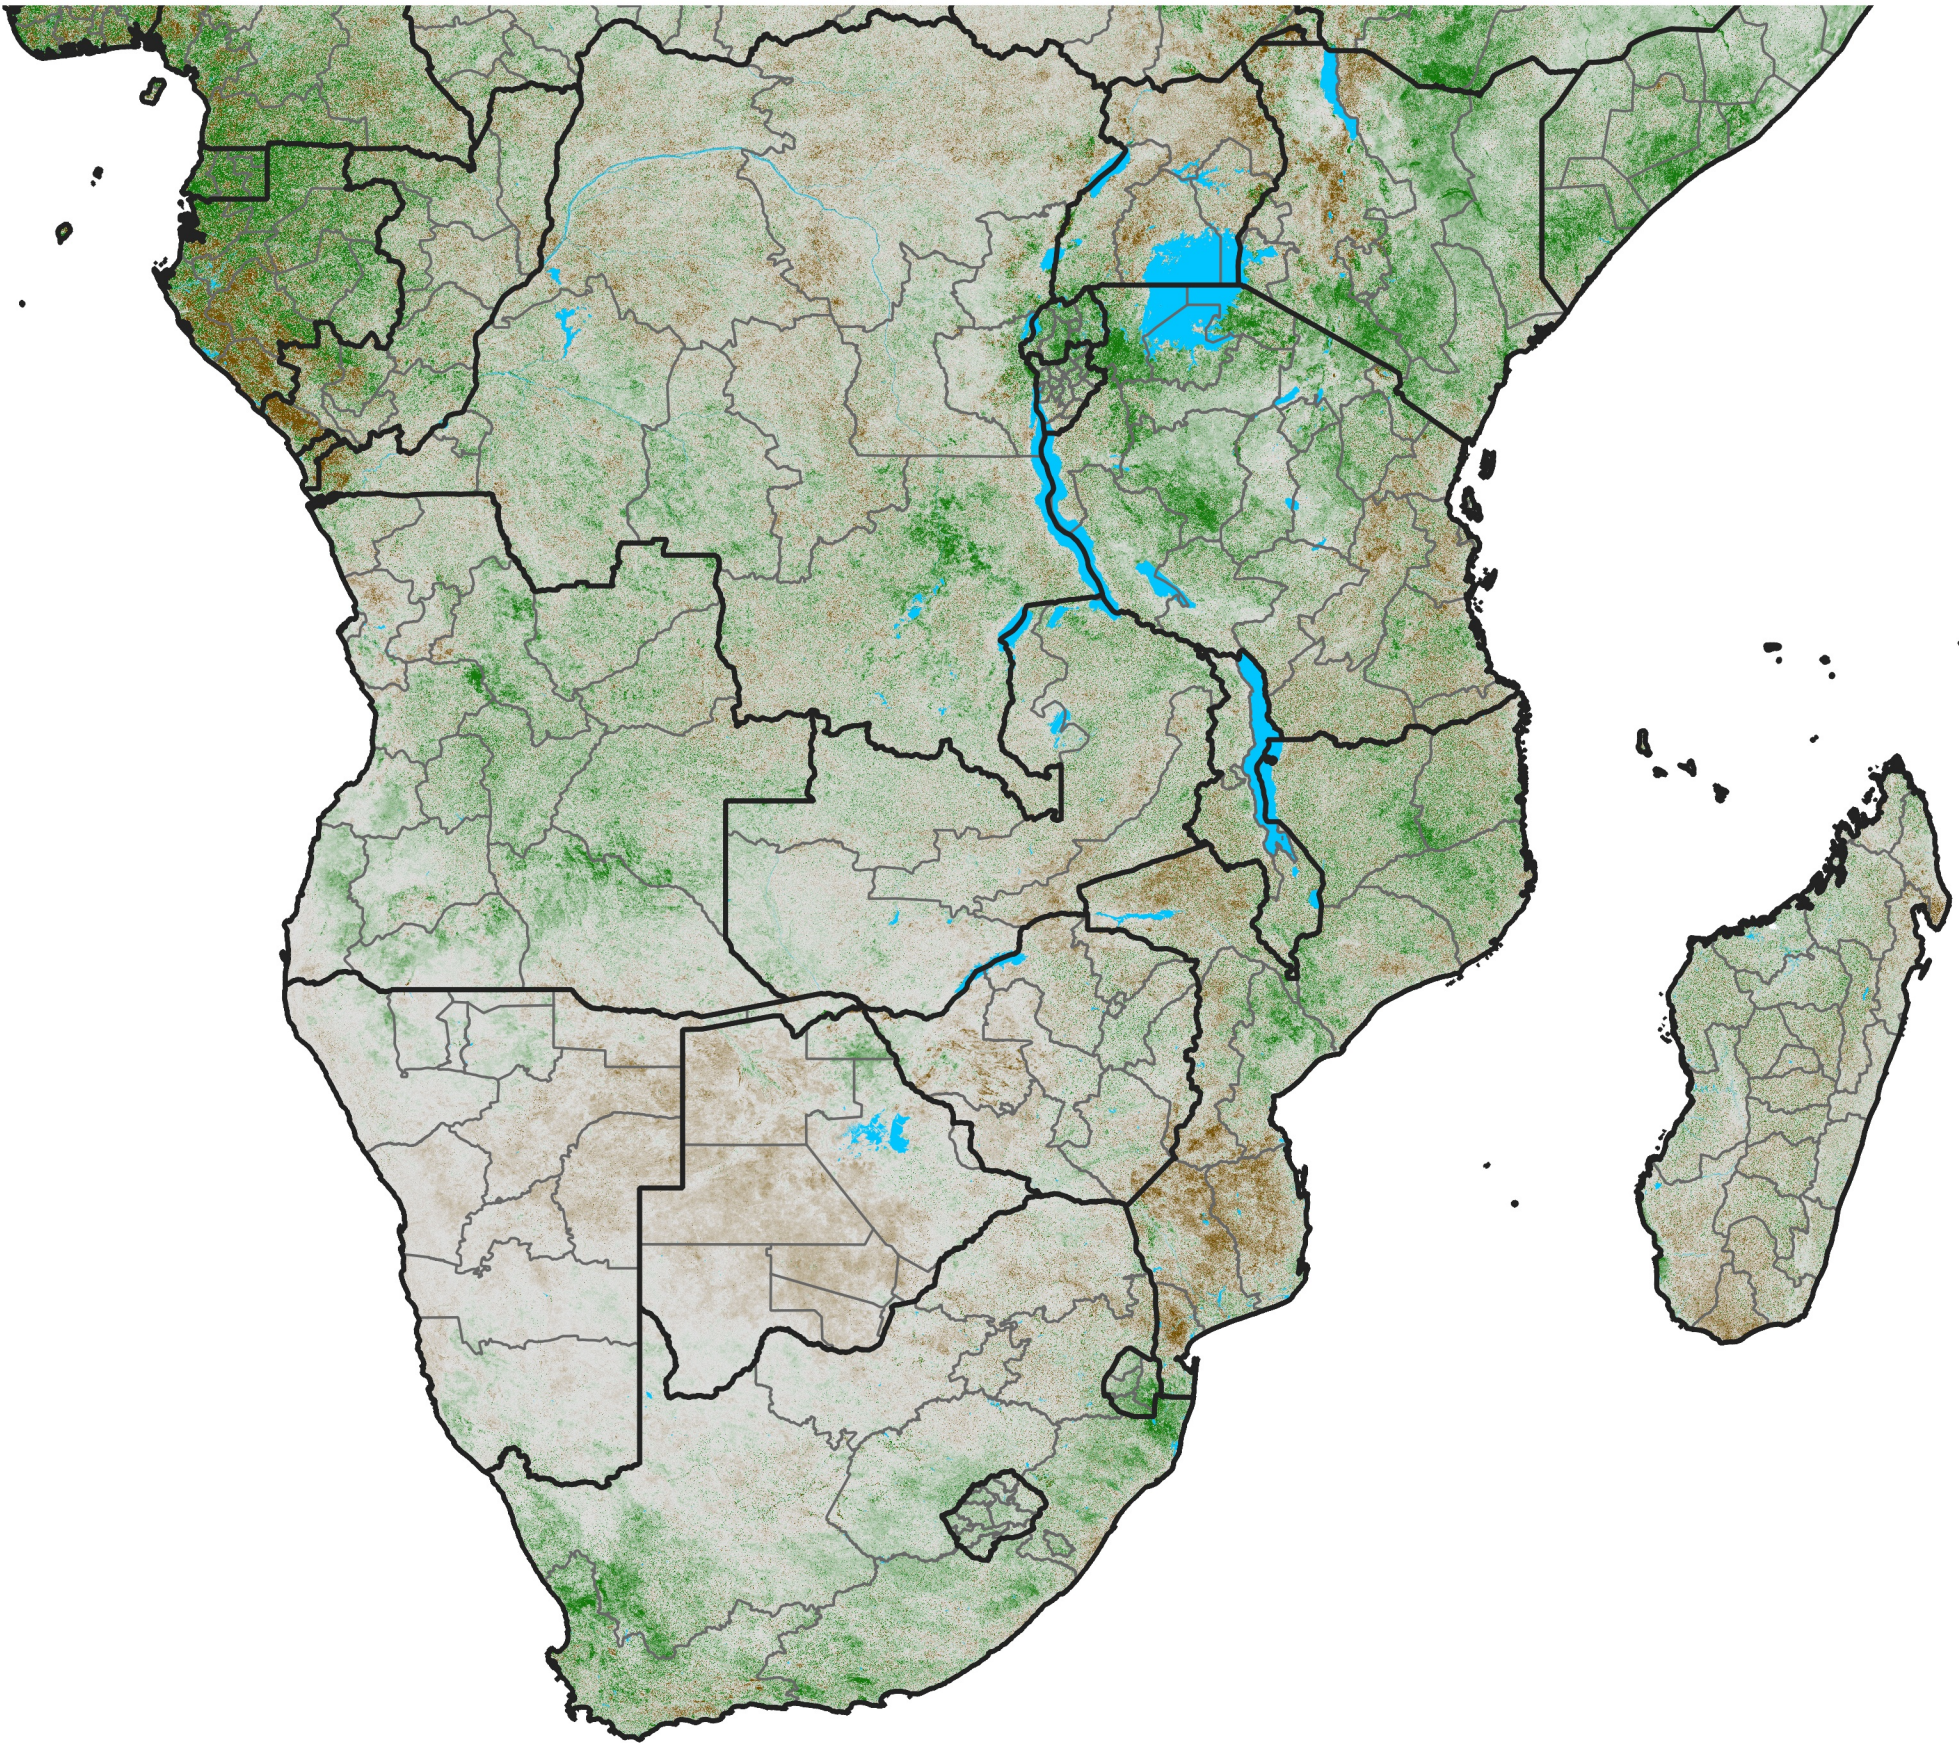

Southern Africa

NDVI Difference

2018 minus 2017

Period 25 / September 01 - 10, 2018

NDVI Difference

< -0.3 -0.2 -0.1 -0.05 0.05 0.1 0.2 >0.3

Negative

No Difference