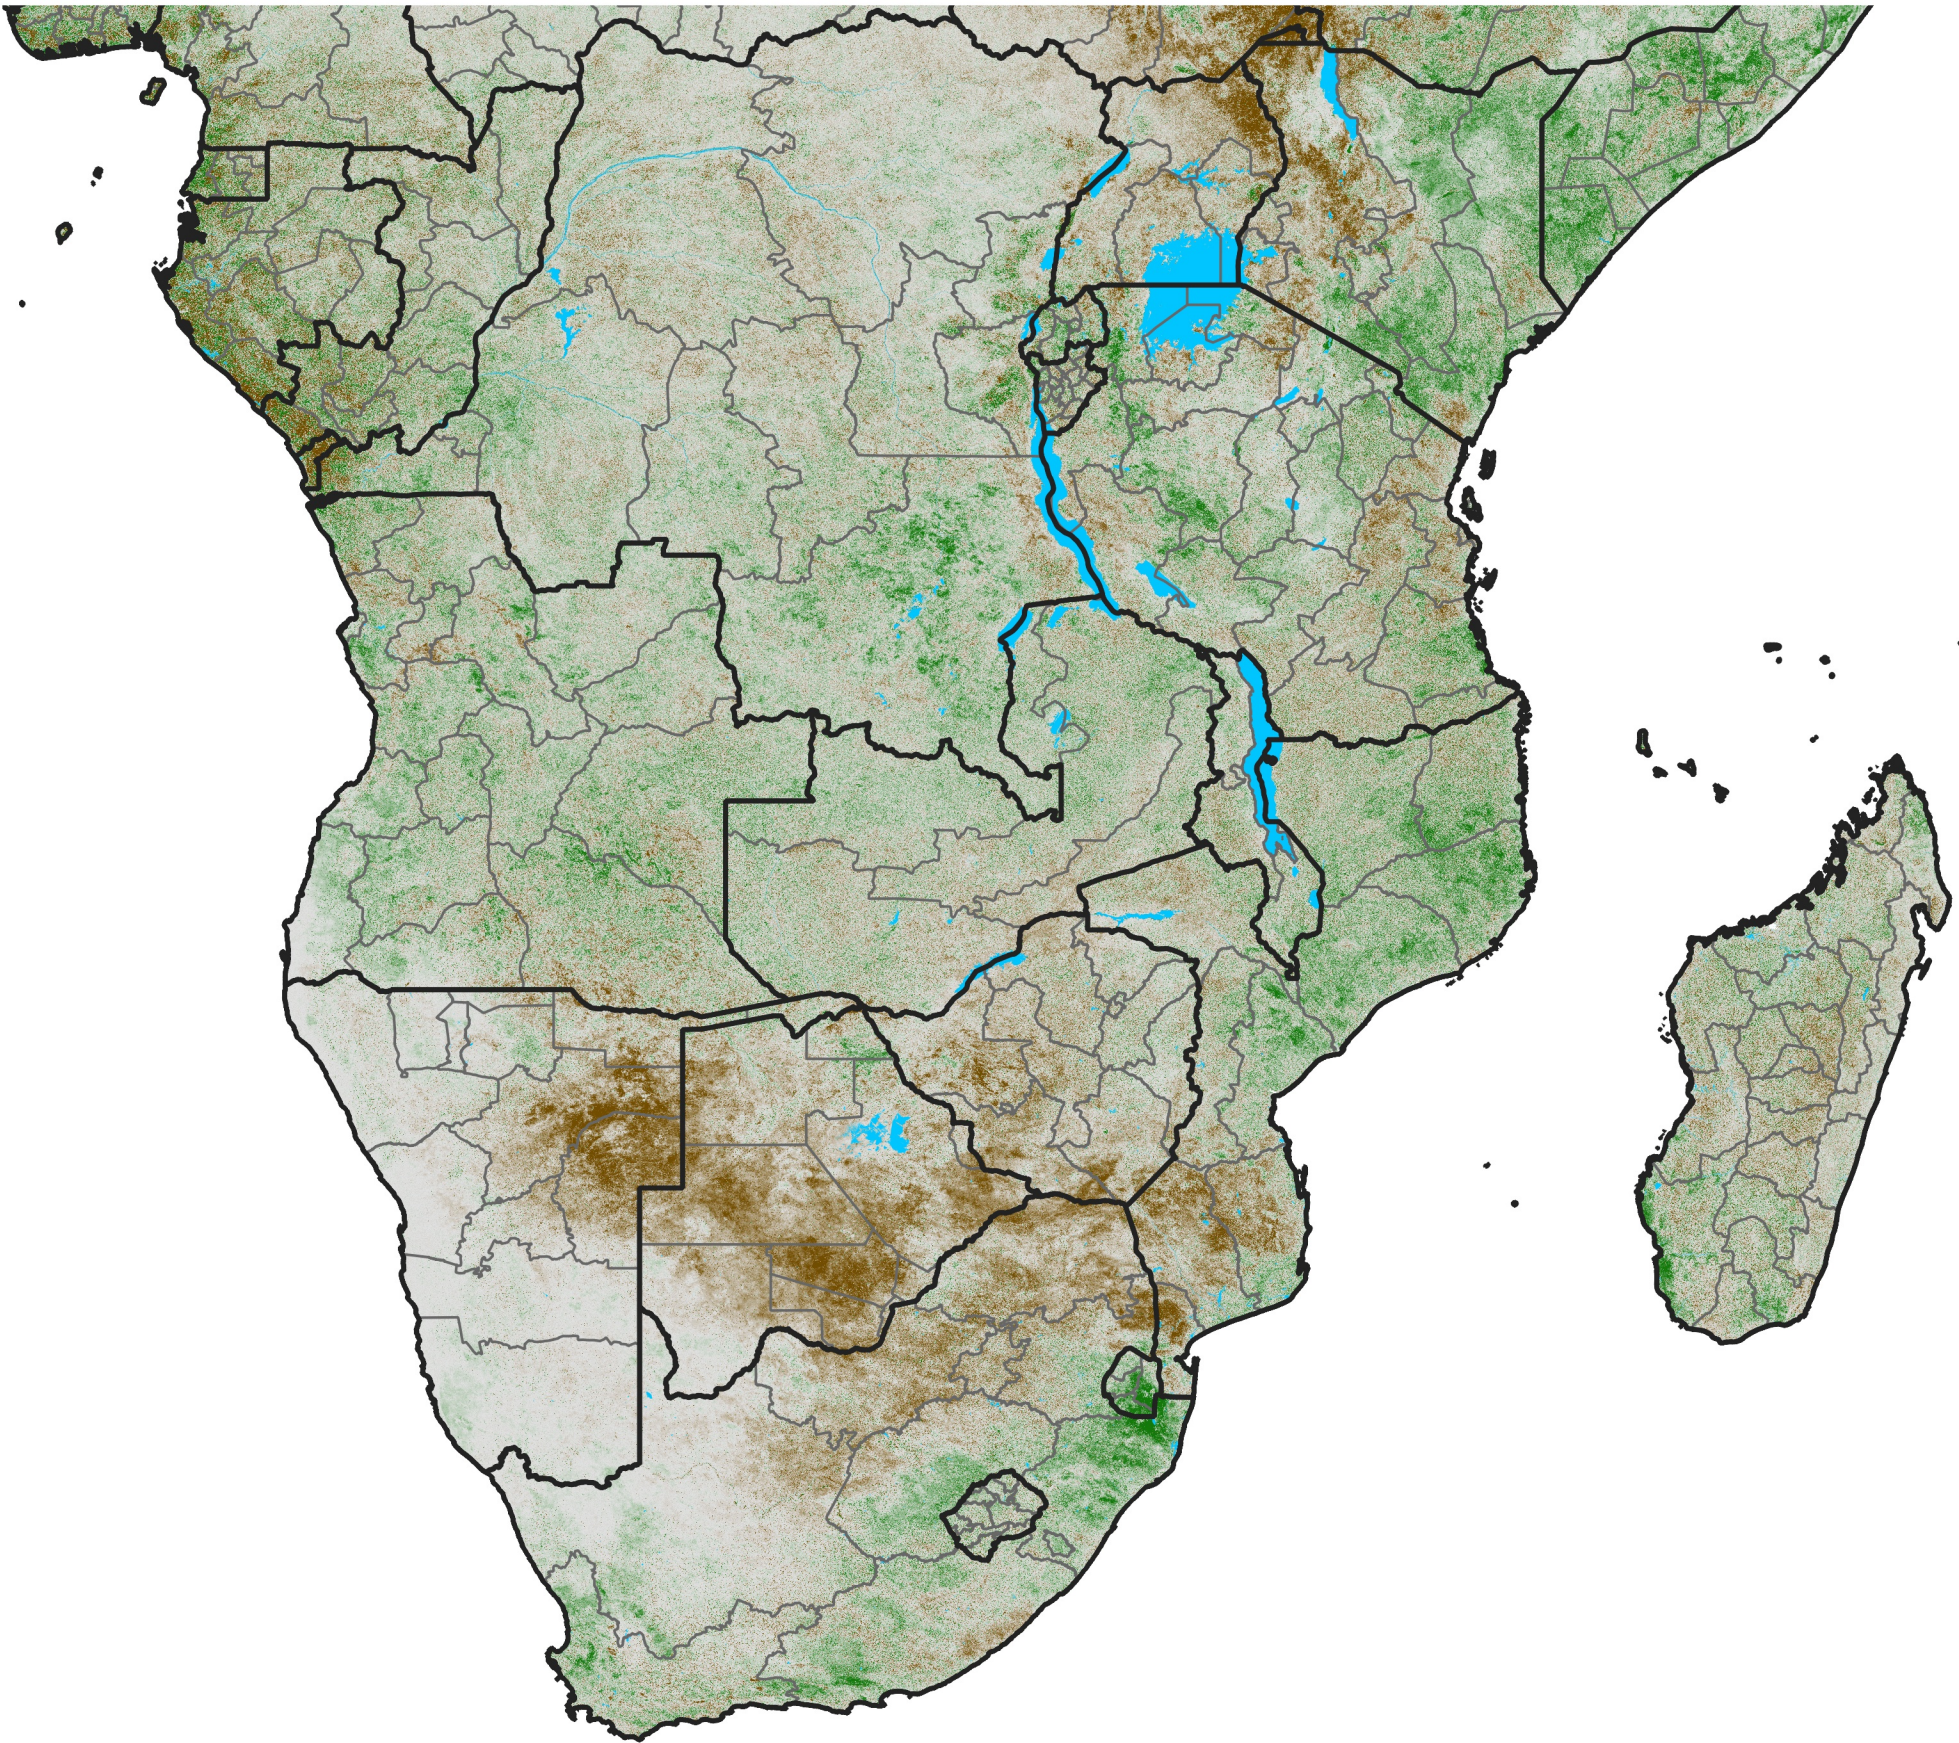

Southern Africa

NDVI Difference

2018 minus 2017

Period 29 / October 11 - 20, 2018

NDVI Difference

< -0.3 -0.2 -0.1 -0.05 0.05 0.1 0.2 >0.3

Negative

No Difference