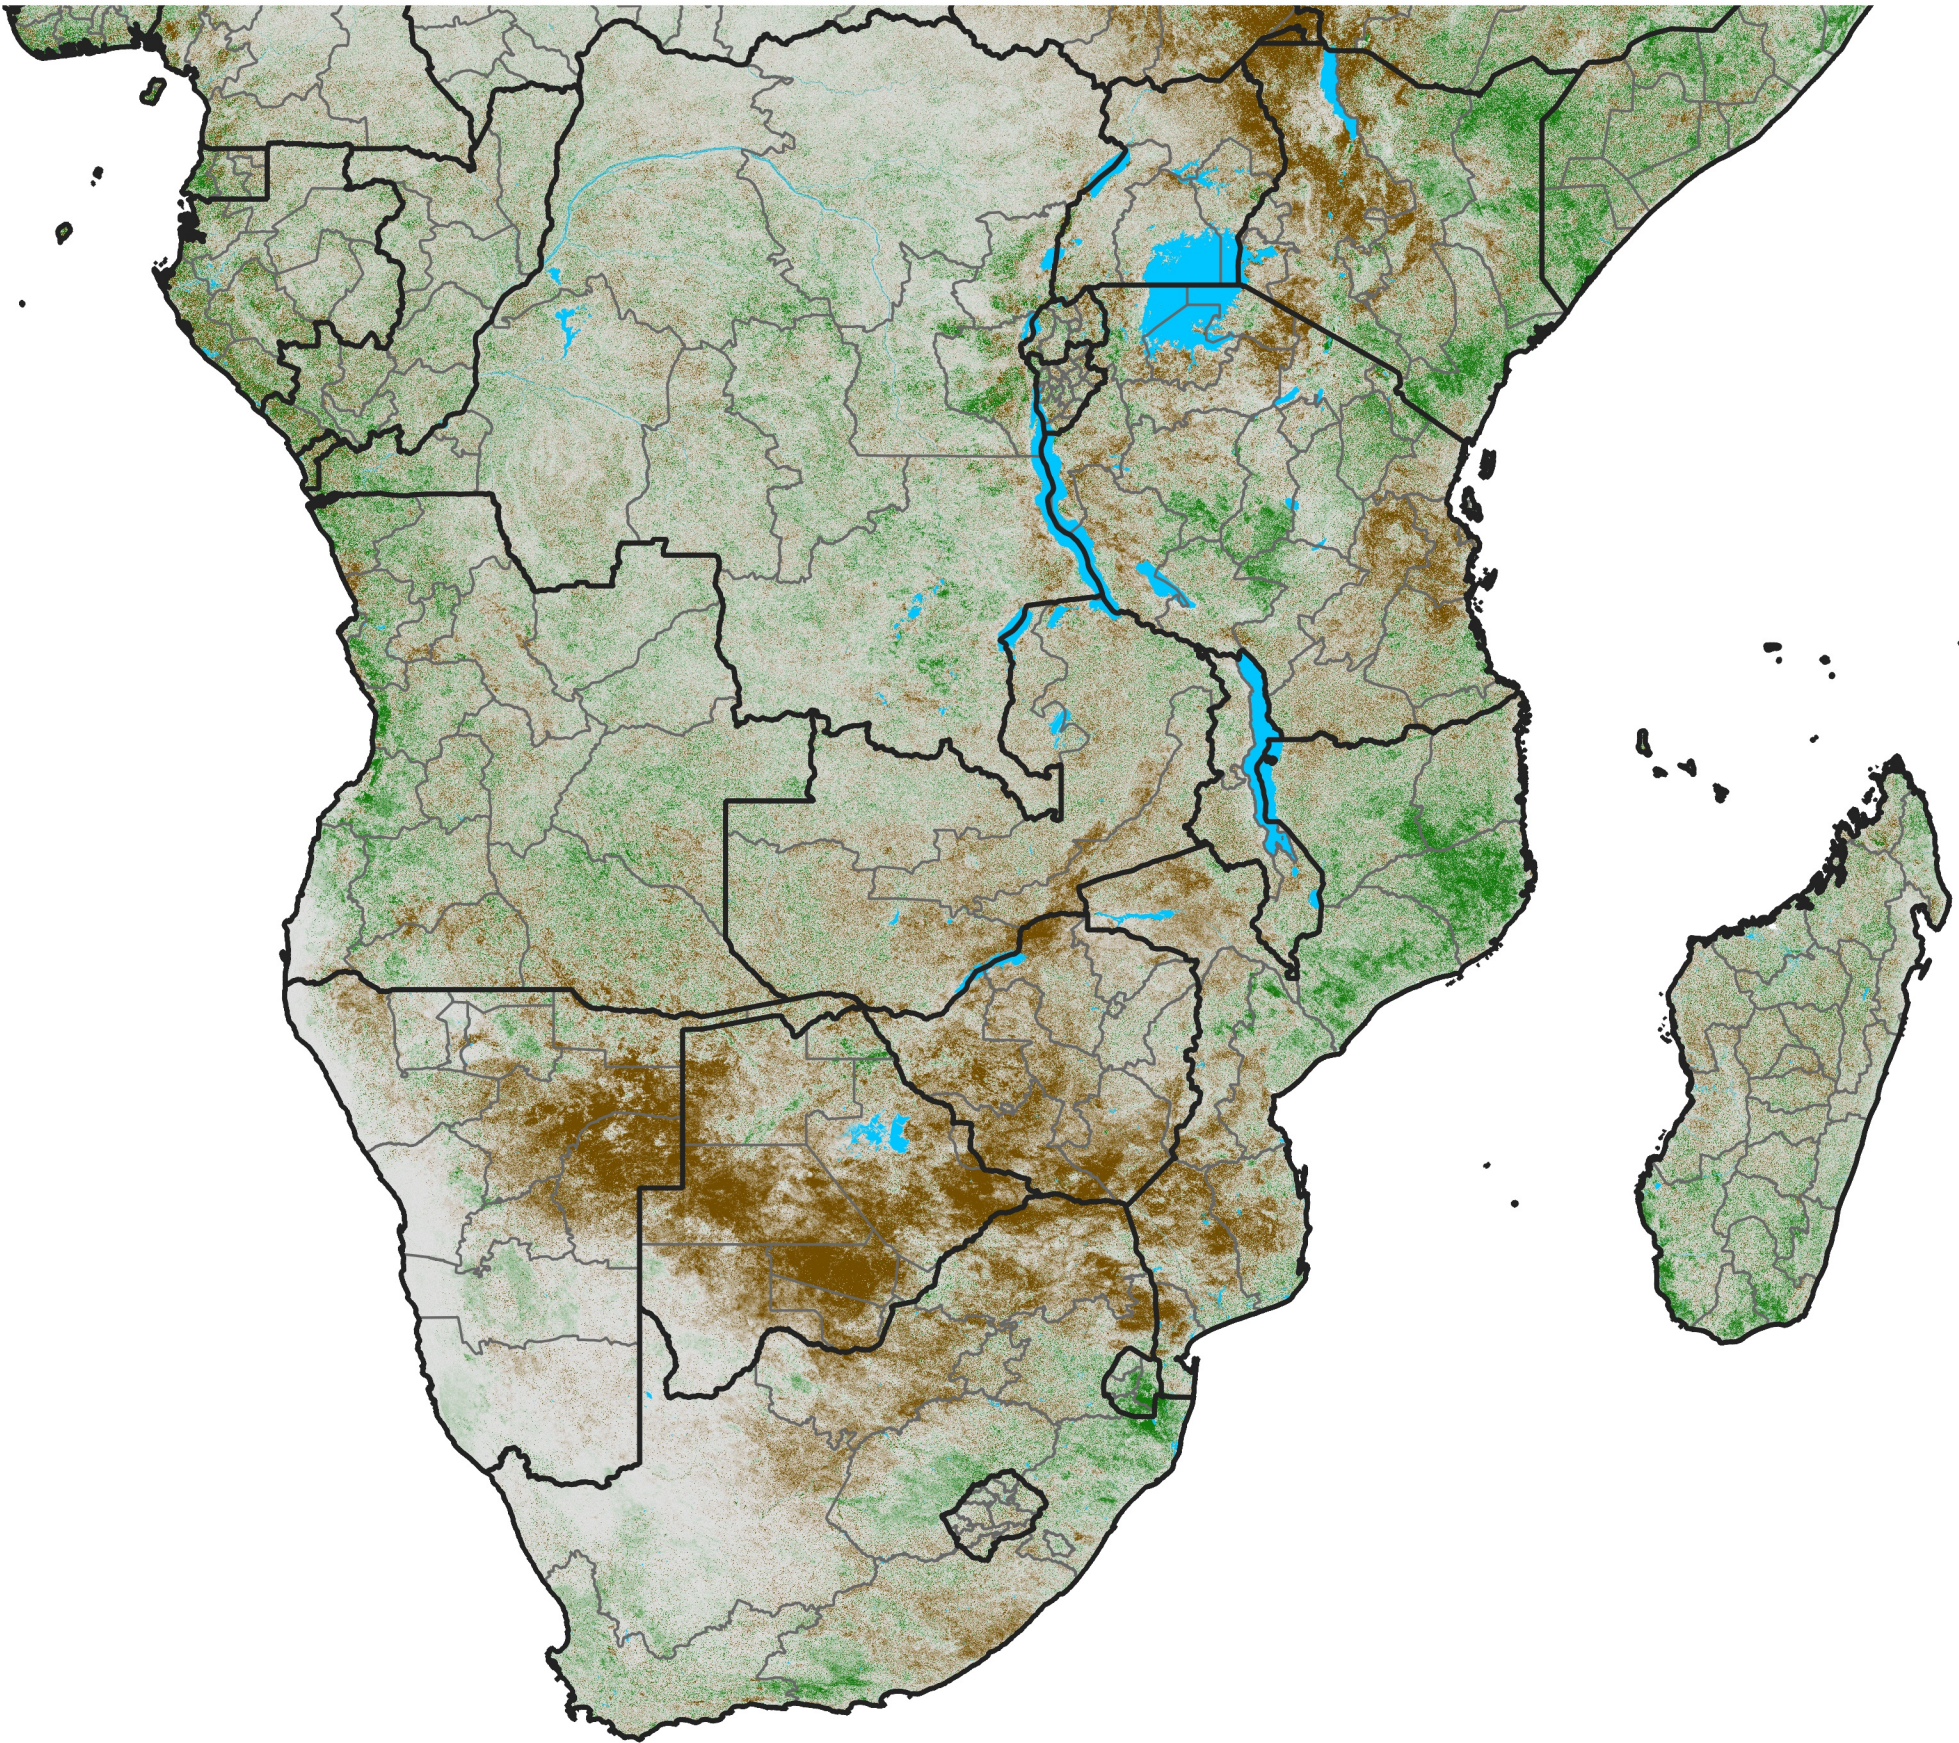

Southern Africa

NDVI Difference

2018 minus 2017

Period 31 / November 01 - 10, 2018

NDVI Difference

< -0.3 -0.2 -0.1 -0.05 0.05 0.1 0.2 >0.3

Negative

No Difference