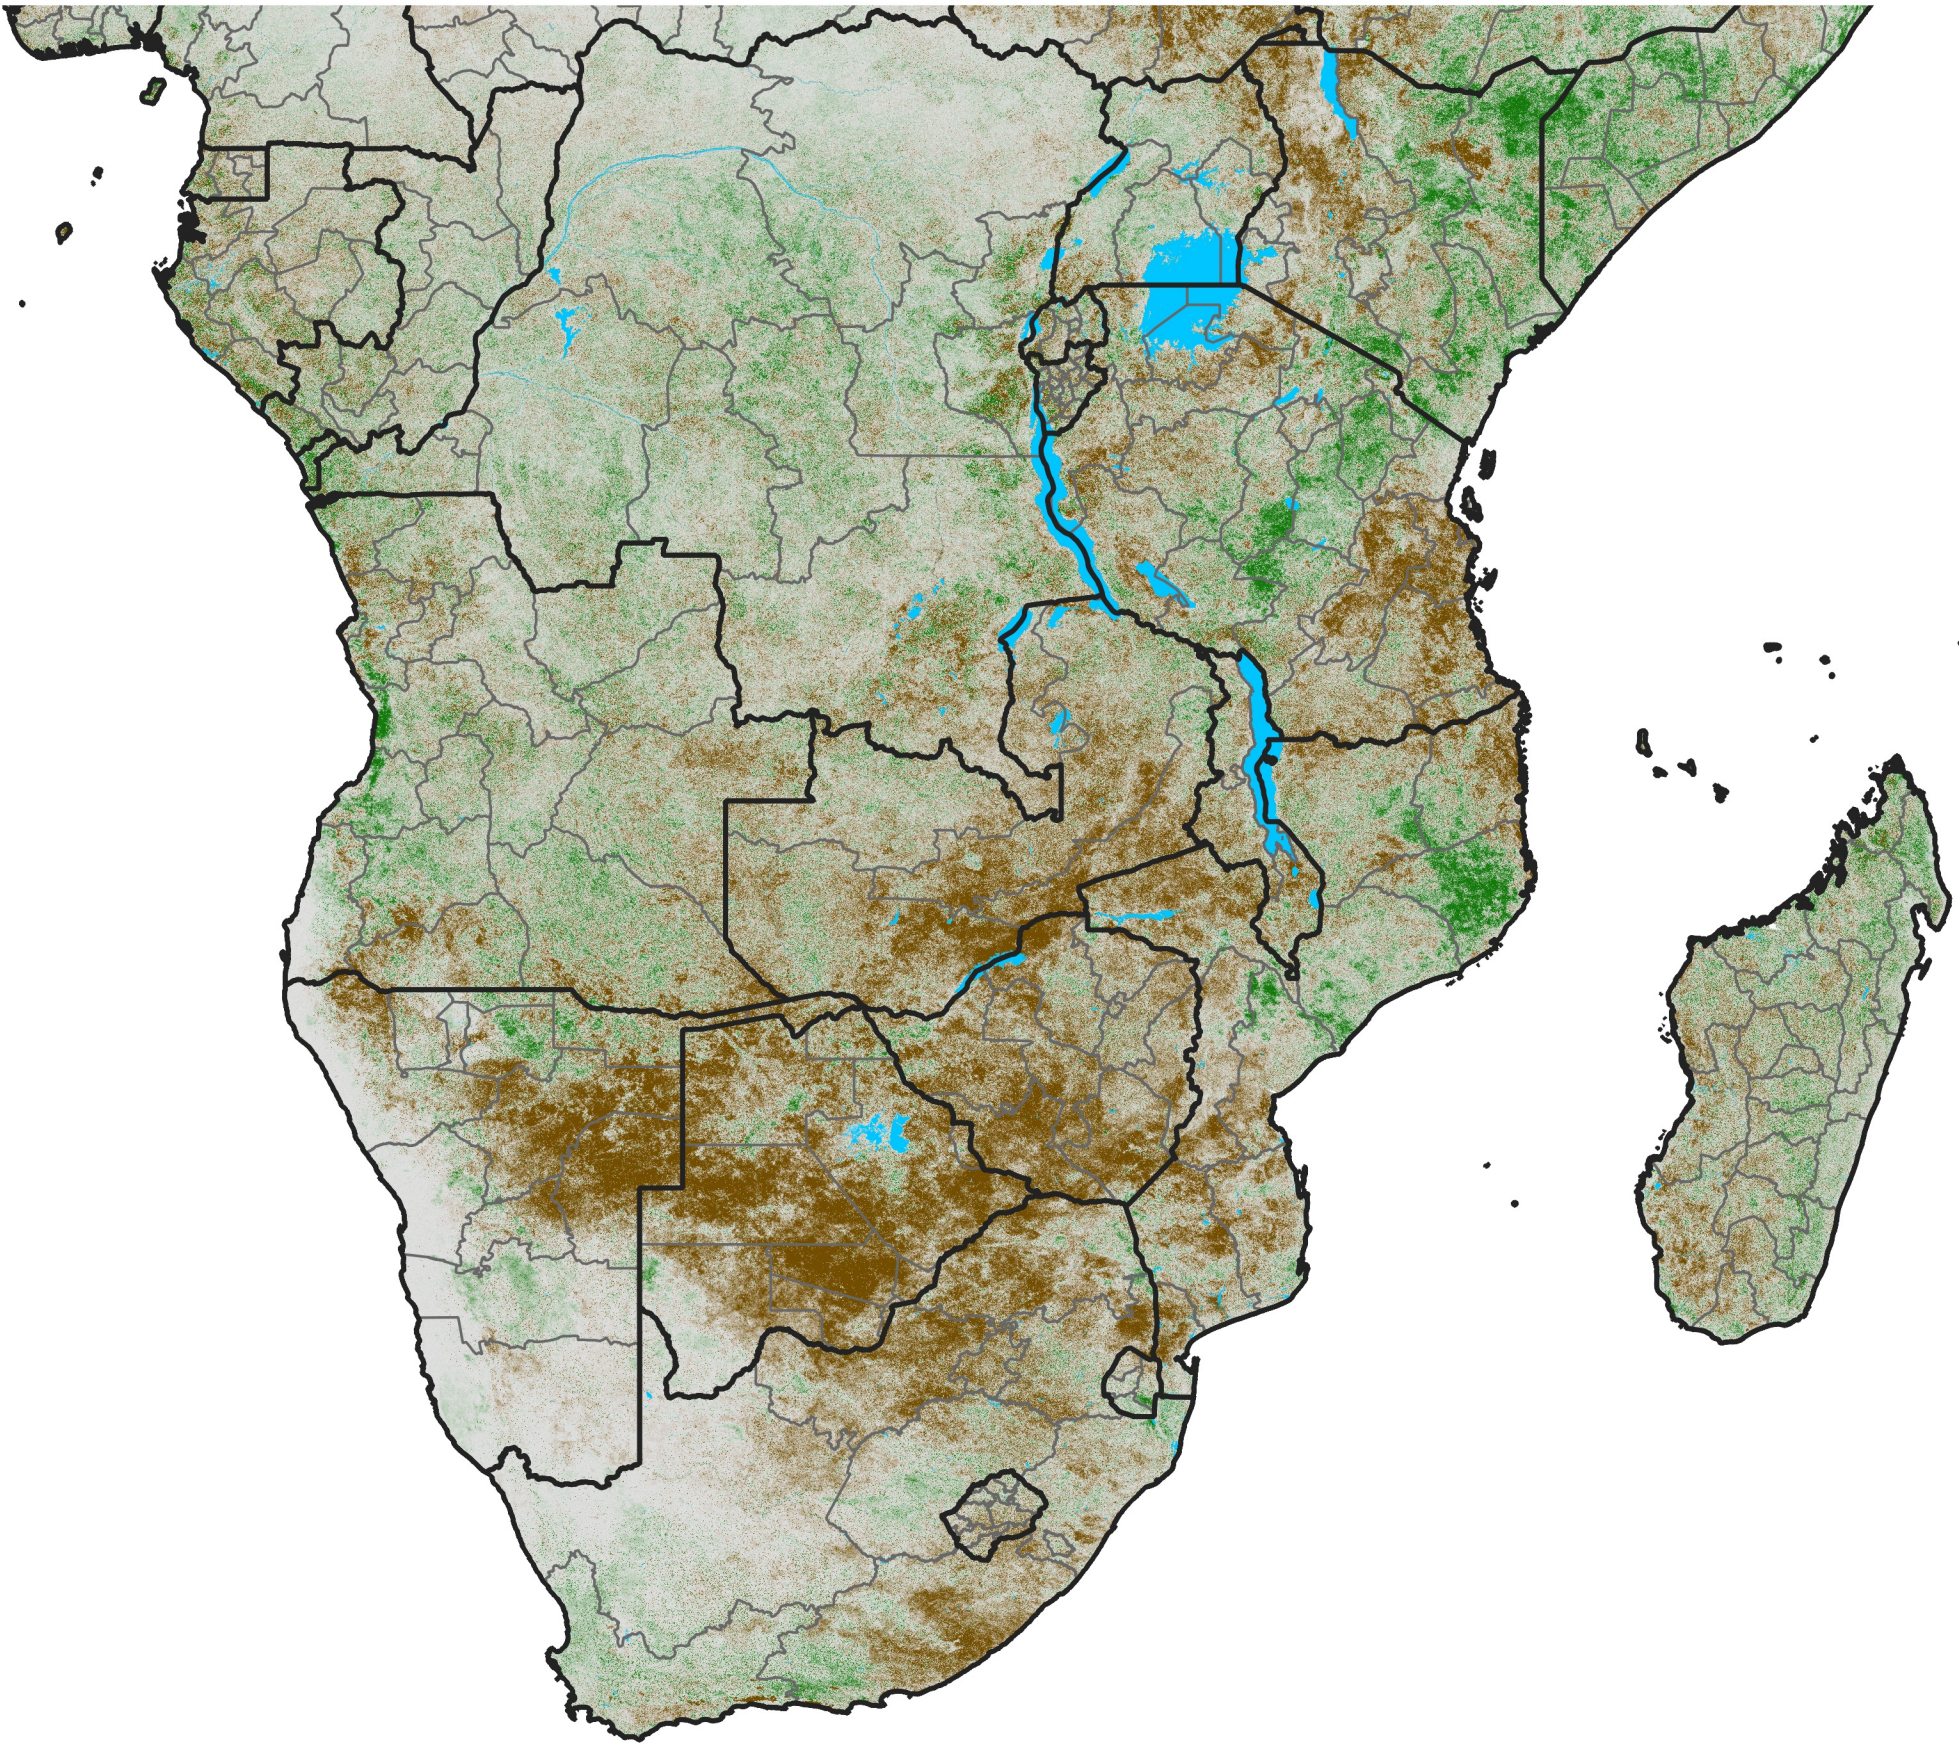

Southern Africa

NDVI Difference

2018 minus 2017

Period 34 / December 01 - 10, 2018

NDVI Difference

< -0.3 -0.2 -0.1 -0.05 0.05 0.1 0.2 >0.3

Negative

No Difference