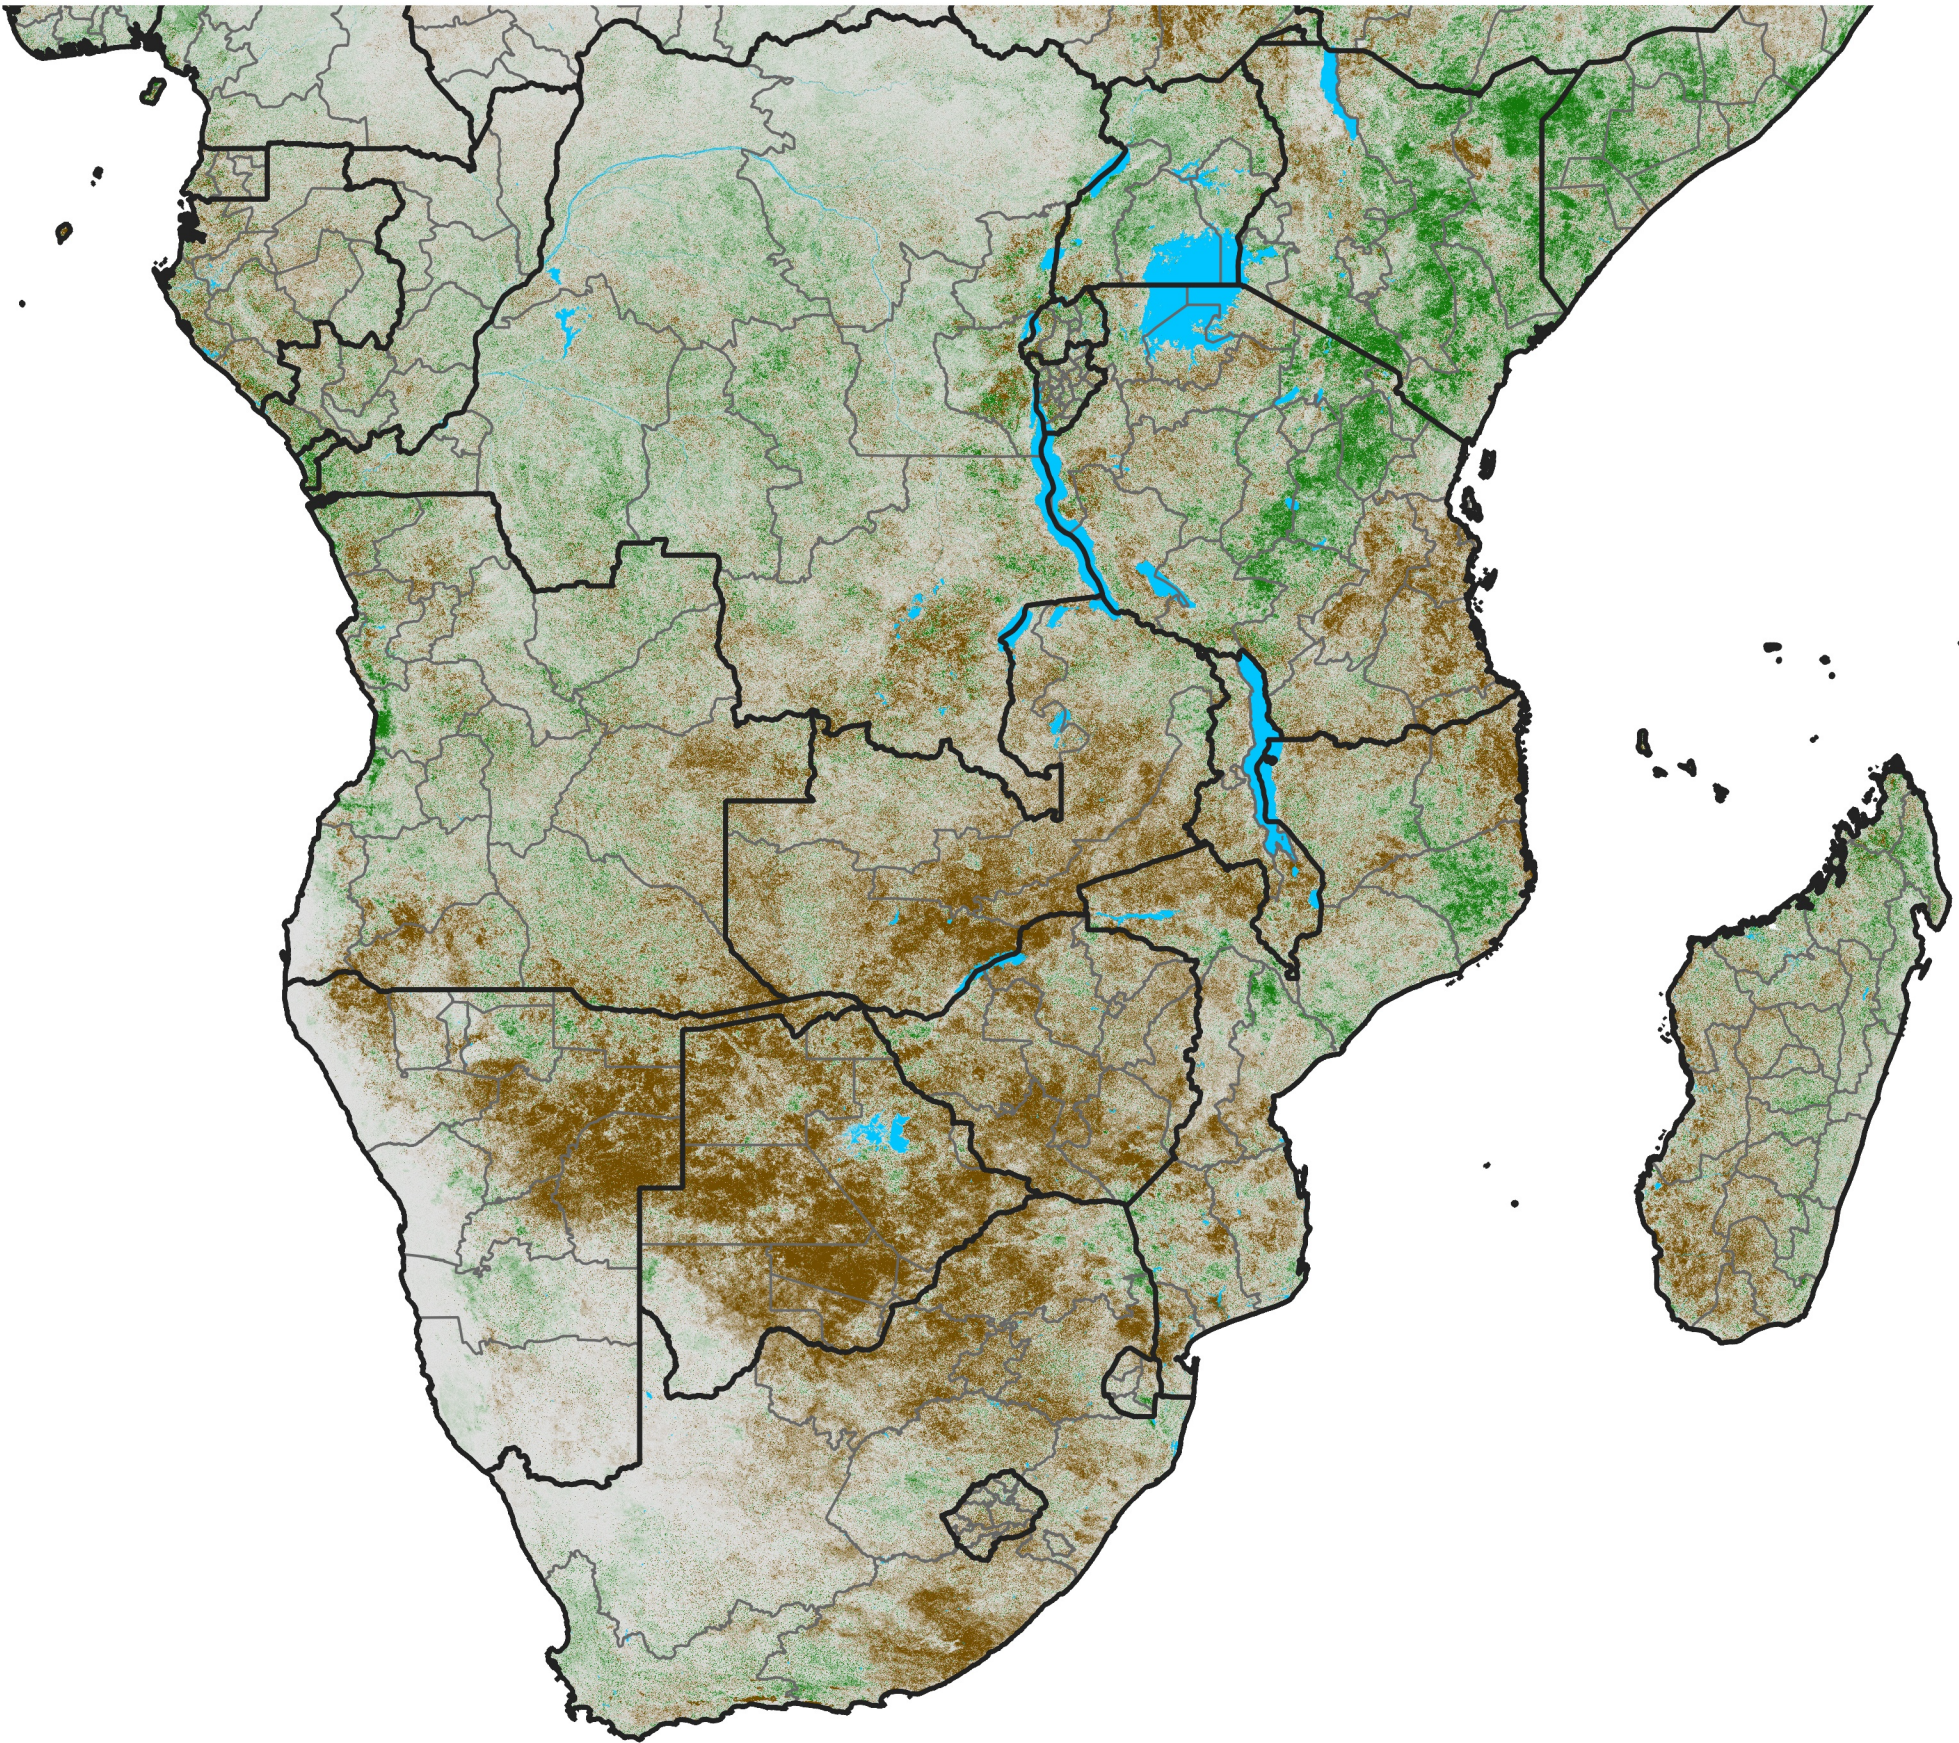

Southern Africa

NDVI Difference

2018 minus 2017

Period 35 / December 11 - 20, 2018

NDVI Difference

< -0.3 -0.2 -0.1 -0.05 0.05 0.1 0.2 >0.3

Negative

No Difference