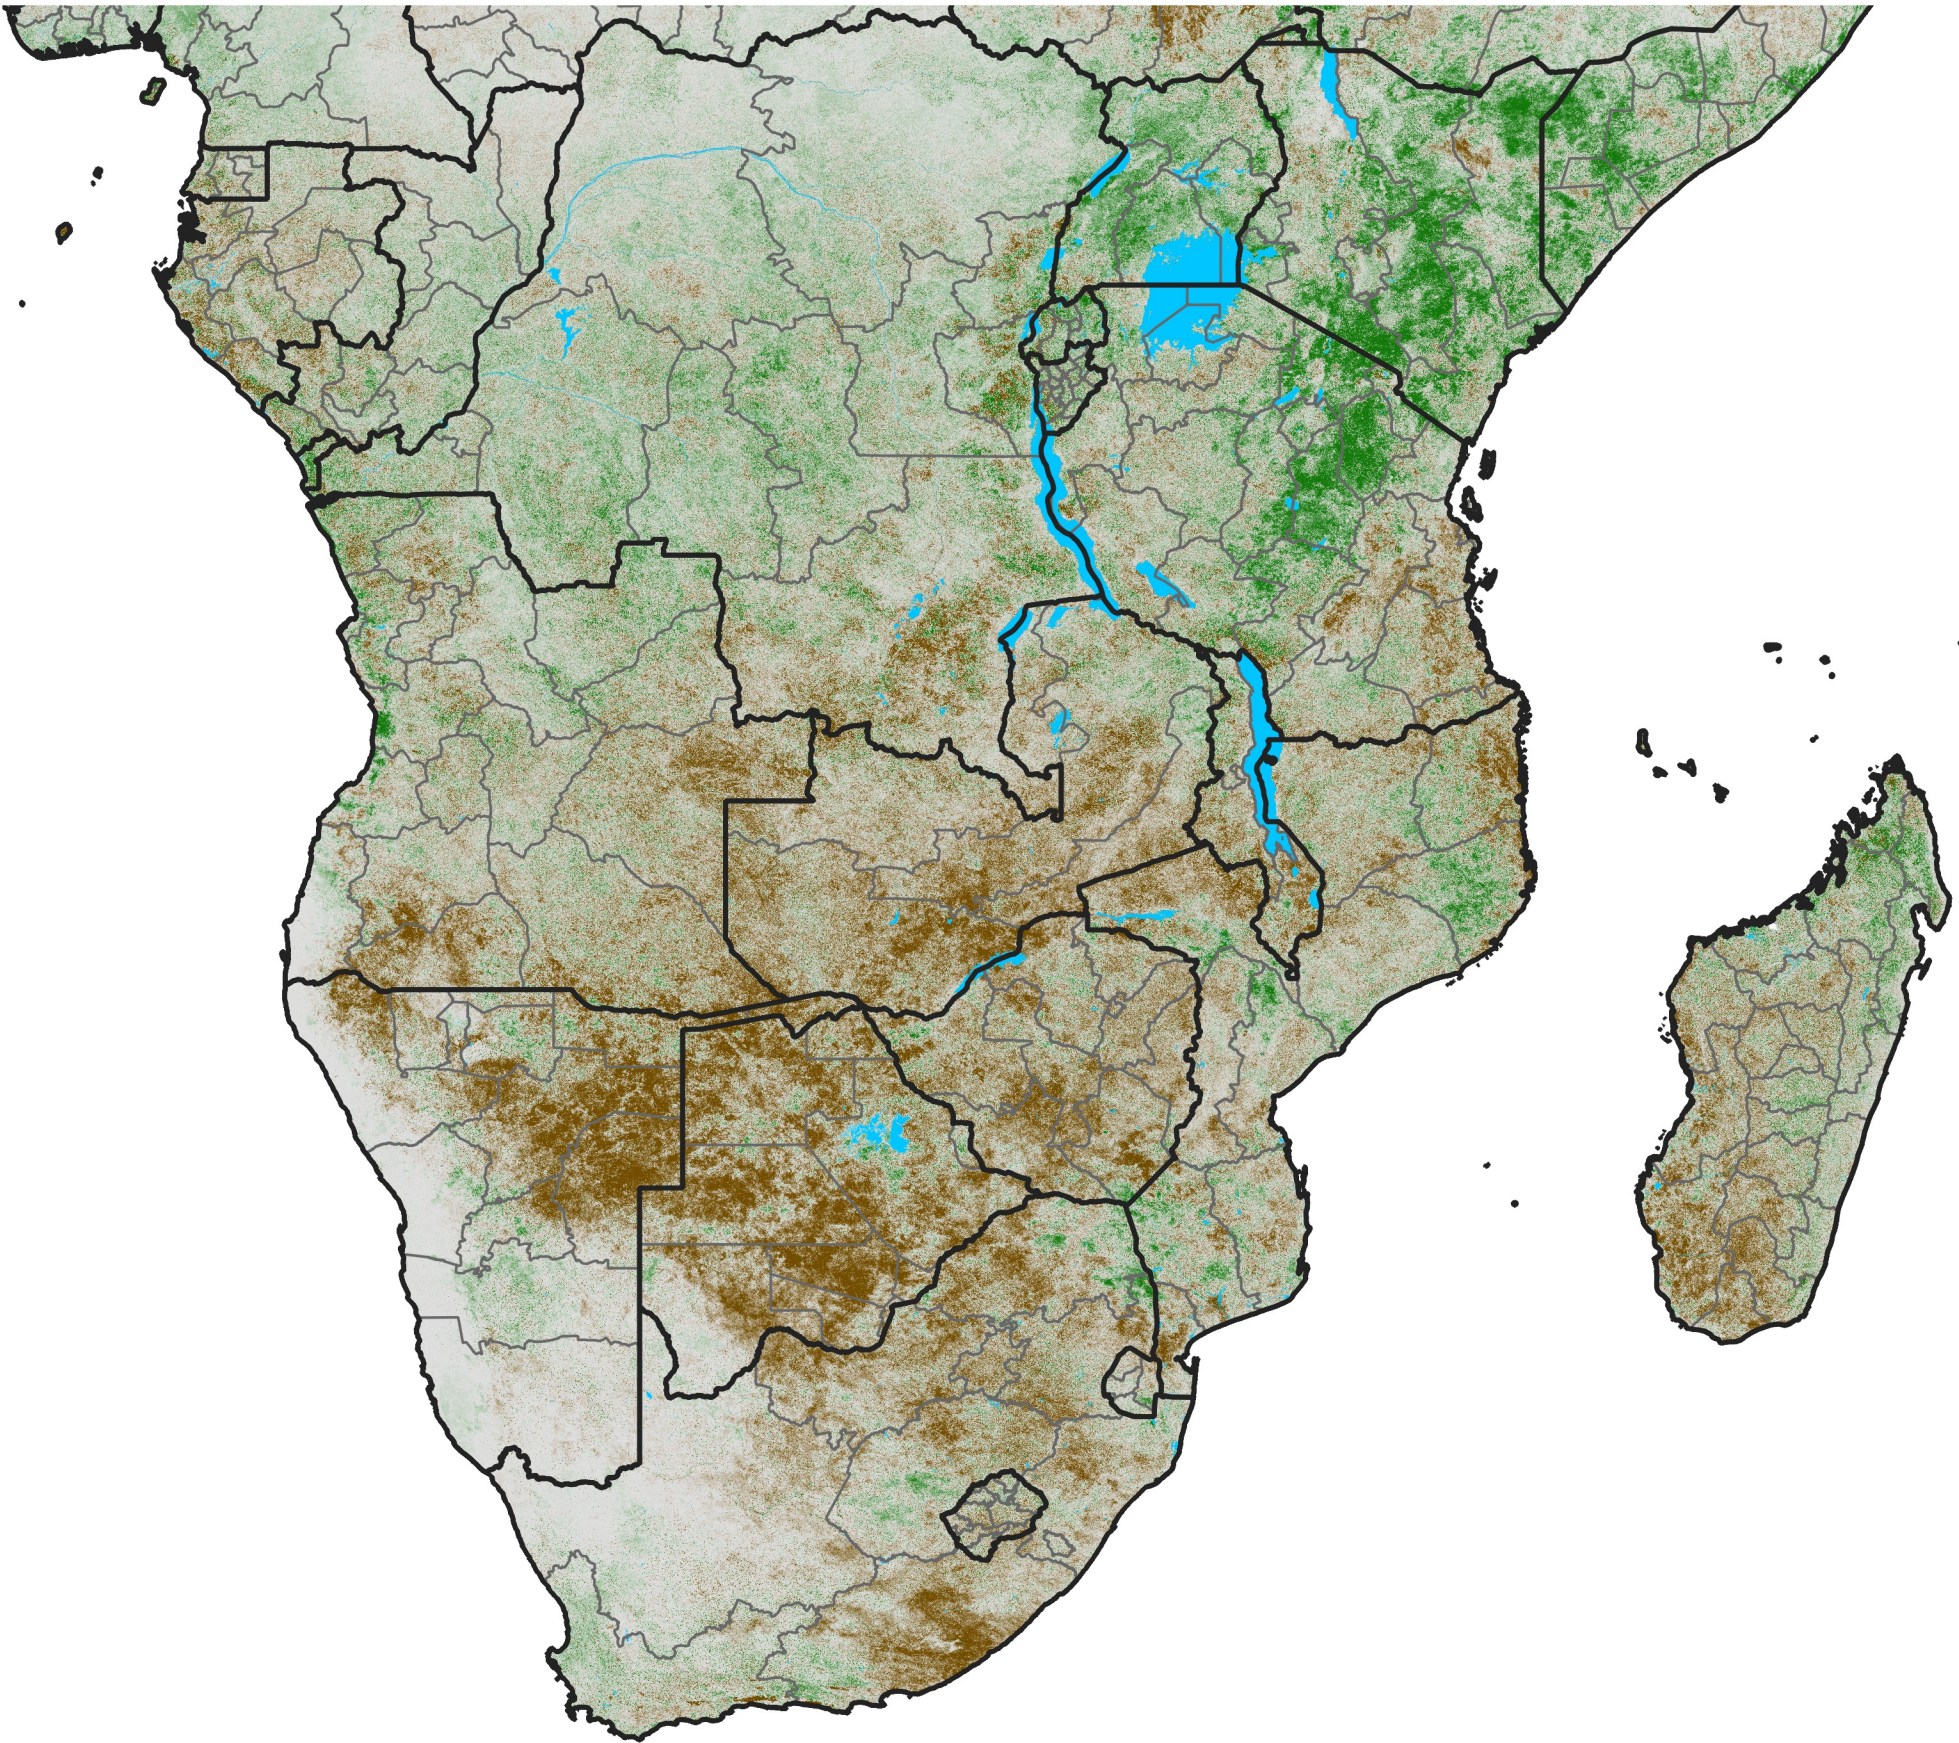

# Southern Africa

## NDVI Difference

2018 minus 2017

Period 36 / December 21 - 31, 2018

### NDVI Difference

< -0.3   -0.2   -0.1   -0.05   0.05   0.1   0.2   >0.3

Negative

No Difference

Positive