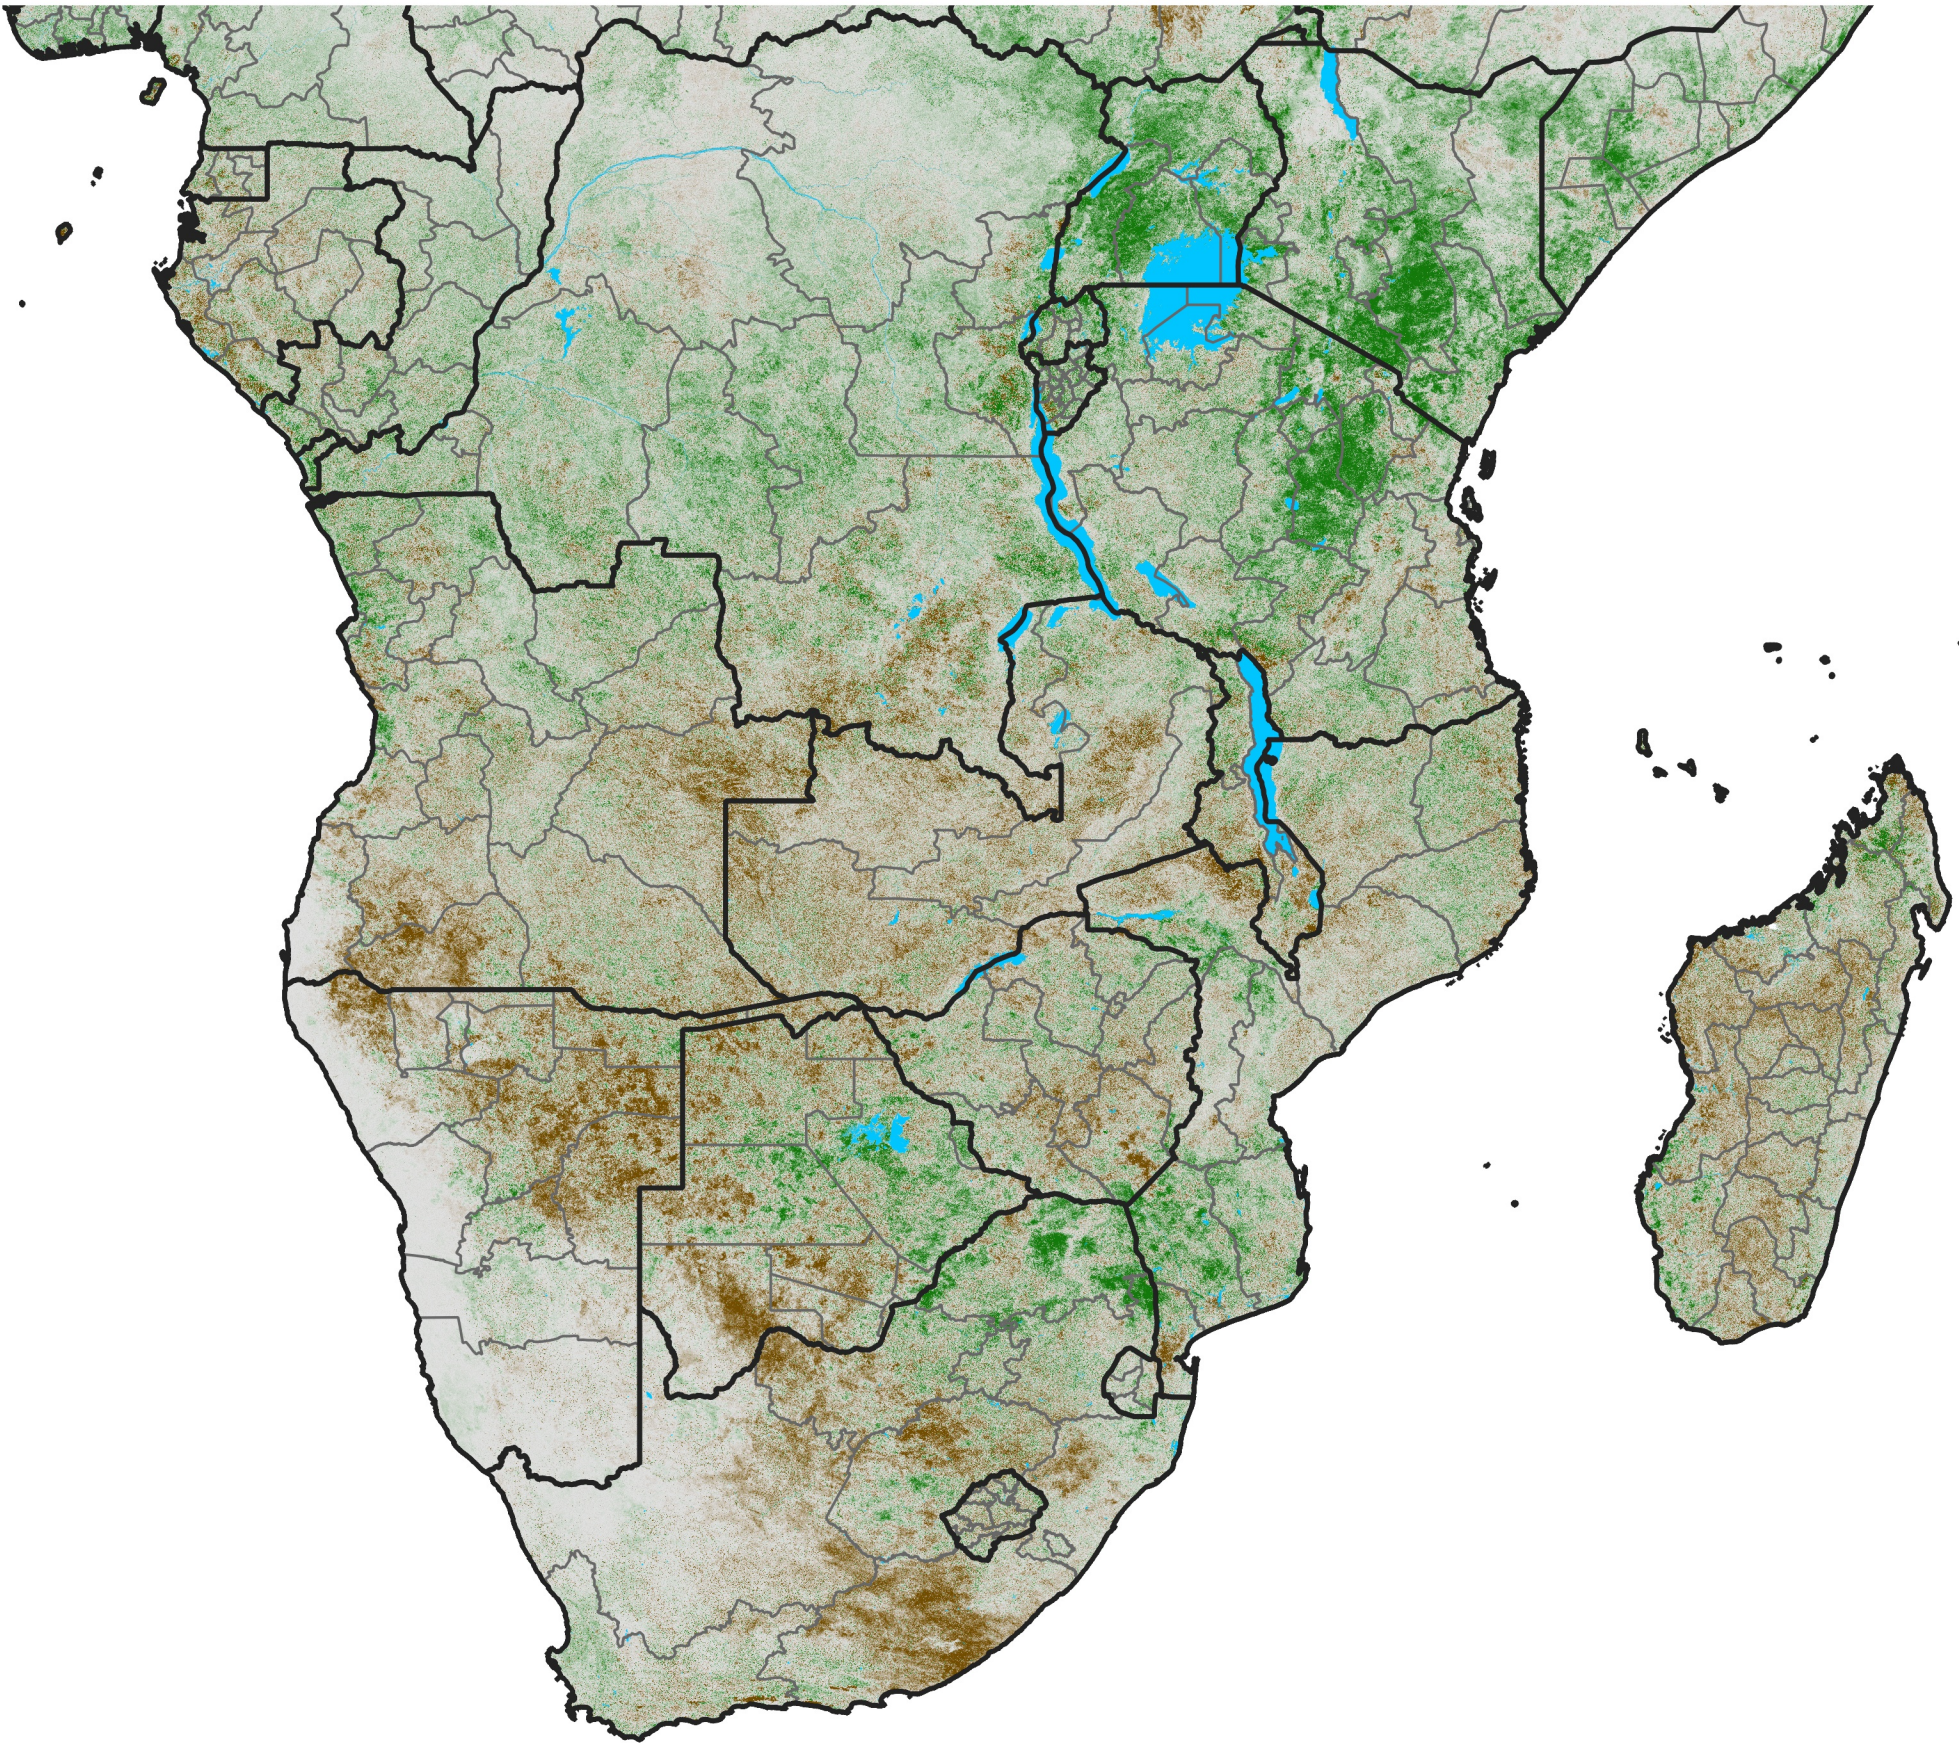

Southern Africa

NDVI Difference

2019 minus 2018

Period 02 / January 11 - 20, 2019

NDVI Difference

< -0.3 -0.2 -0.1 -0.05 0.05 0.1 0.2 >0.3

Negative

No Difference