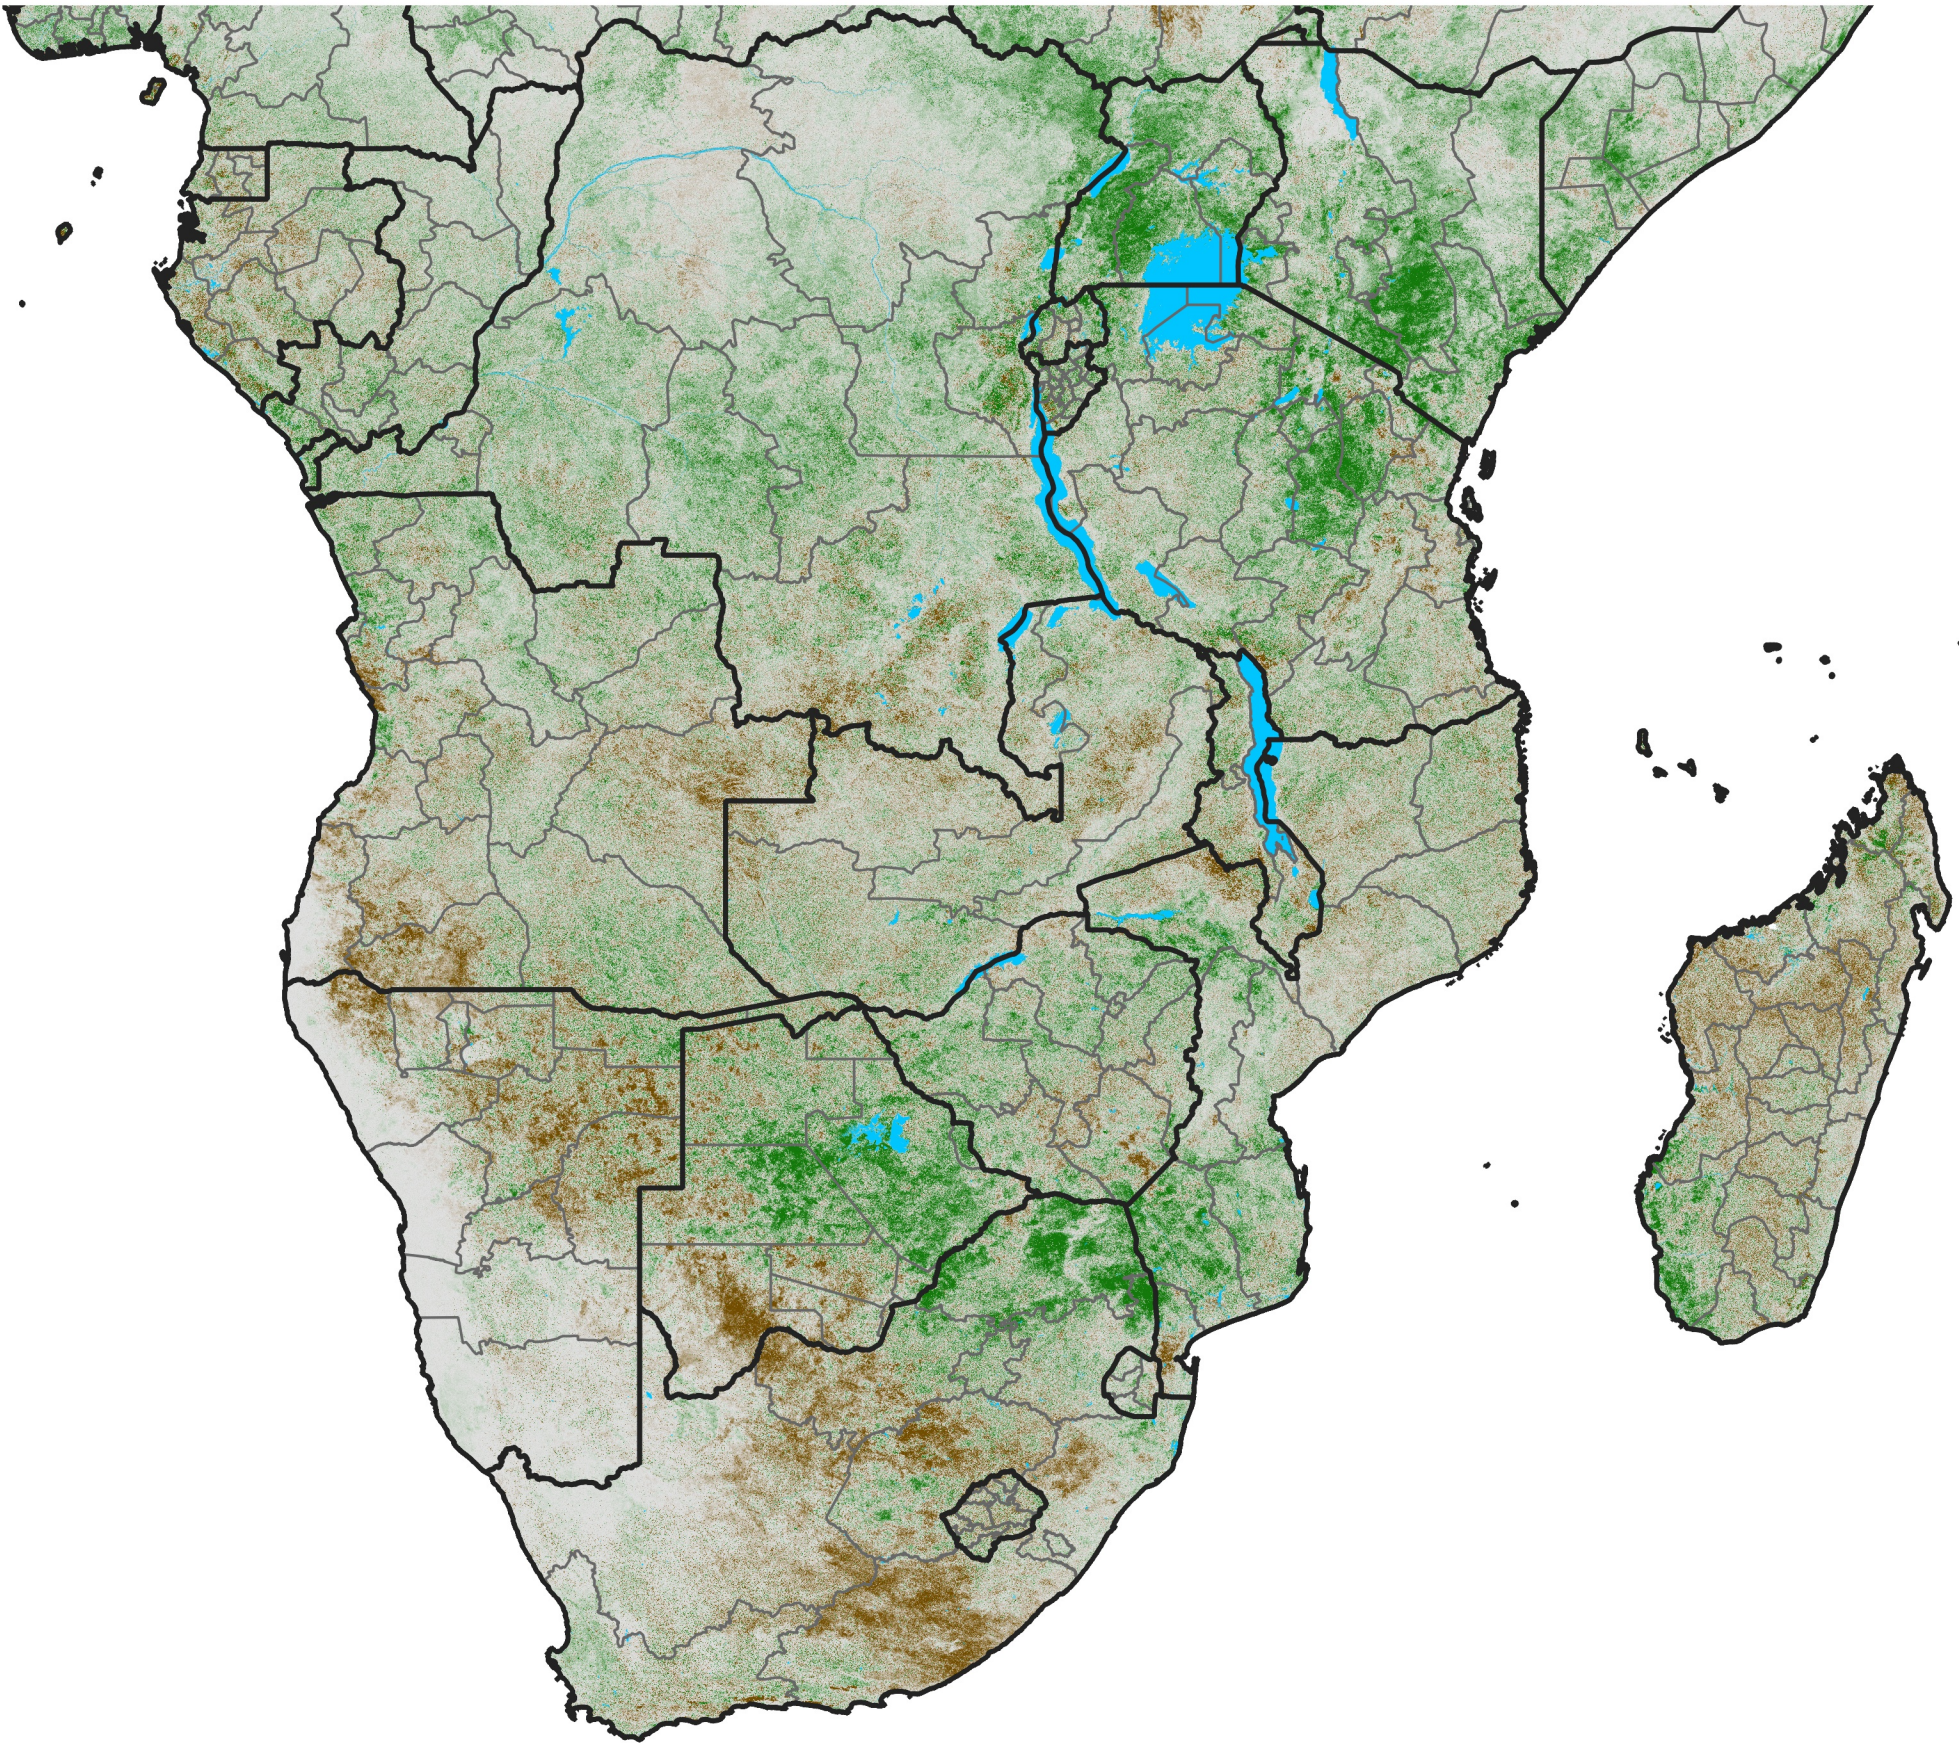

Southern Africa

NDVI Difference

2019 minus 2018

Period 03 / January 21 - 31, 2019

NDVI Difference

< -0.3 -0.2 -0.1 -0.05 0.05 0.1 0.2 >0.3

Negative

No Difference