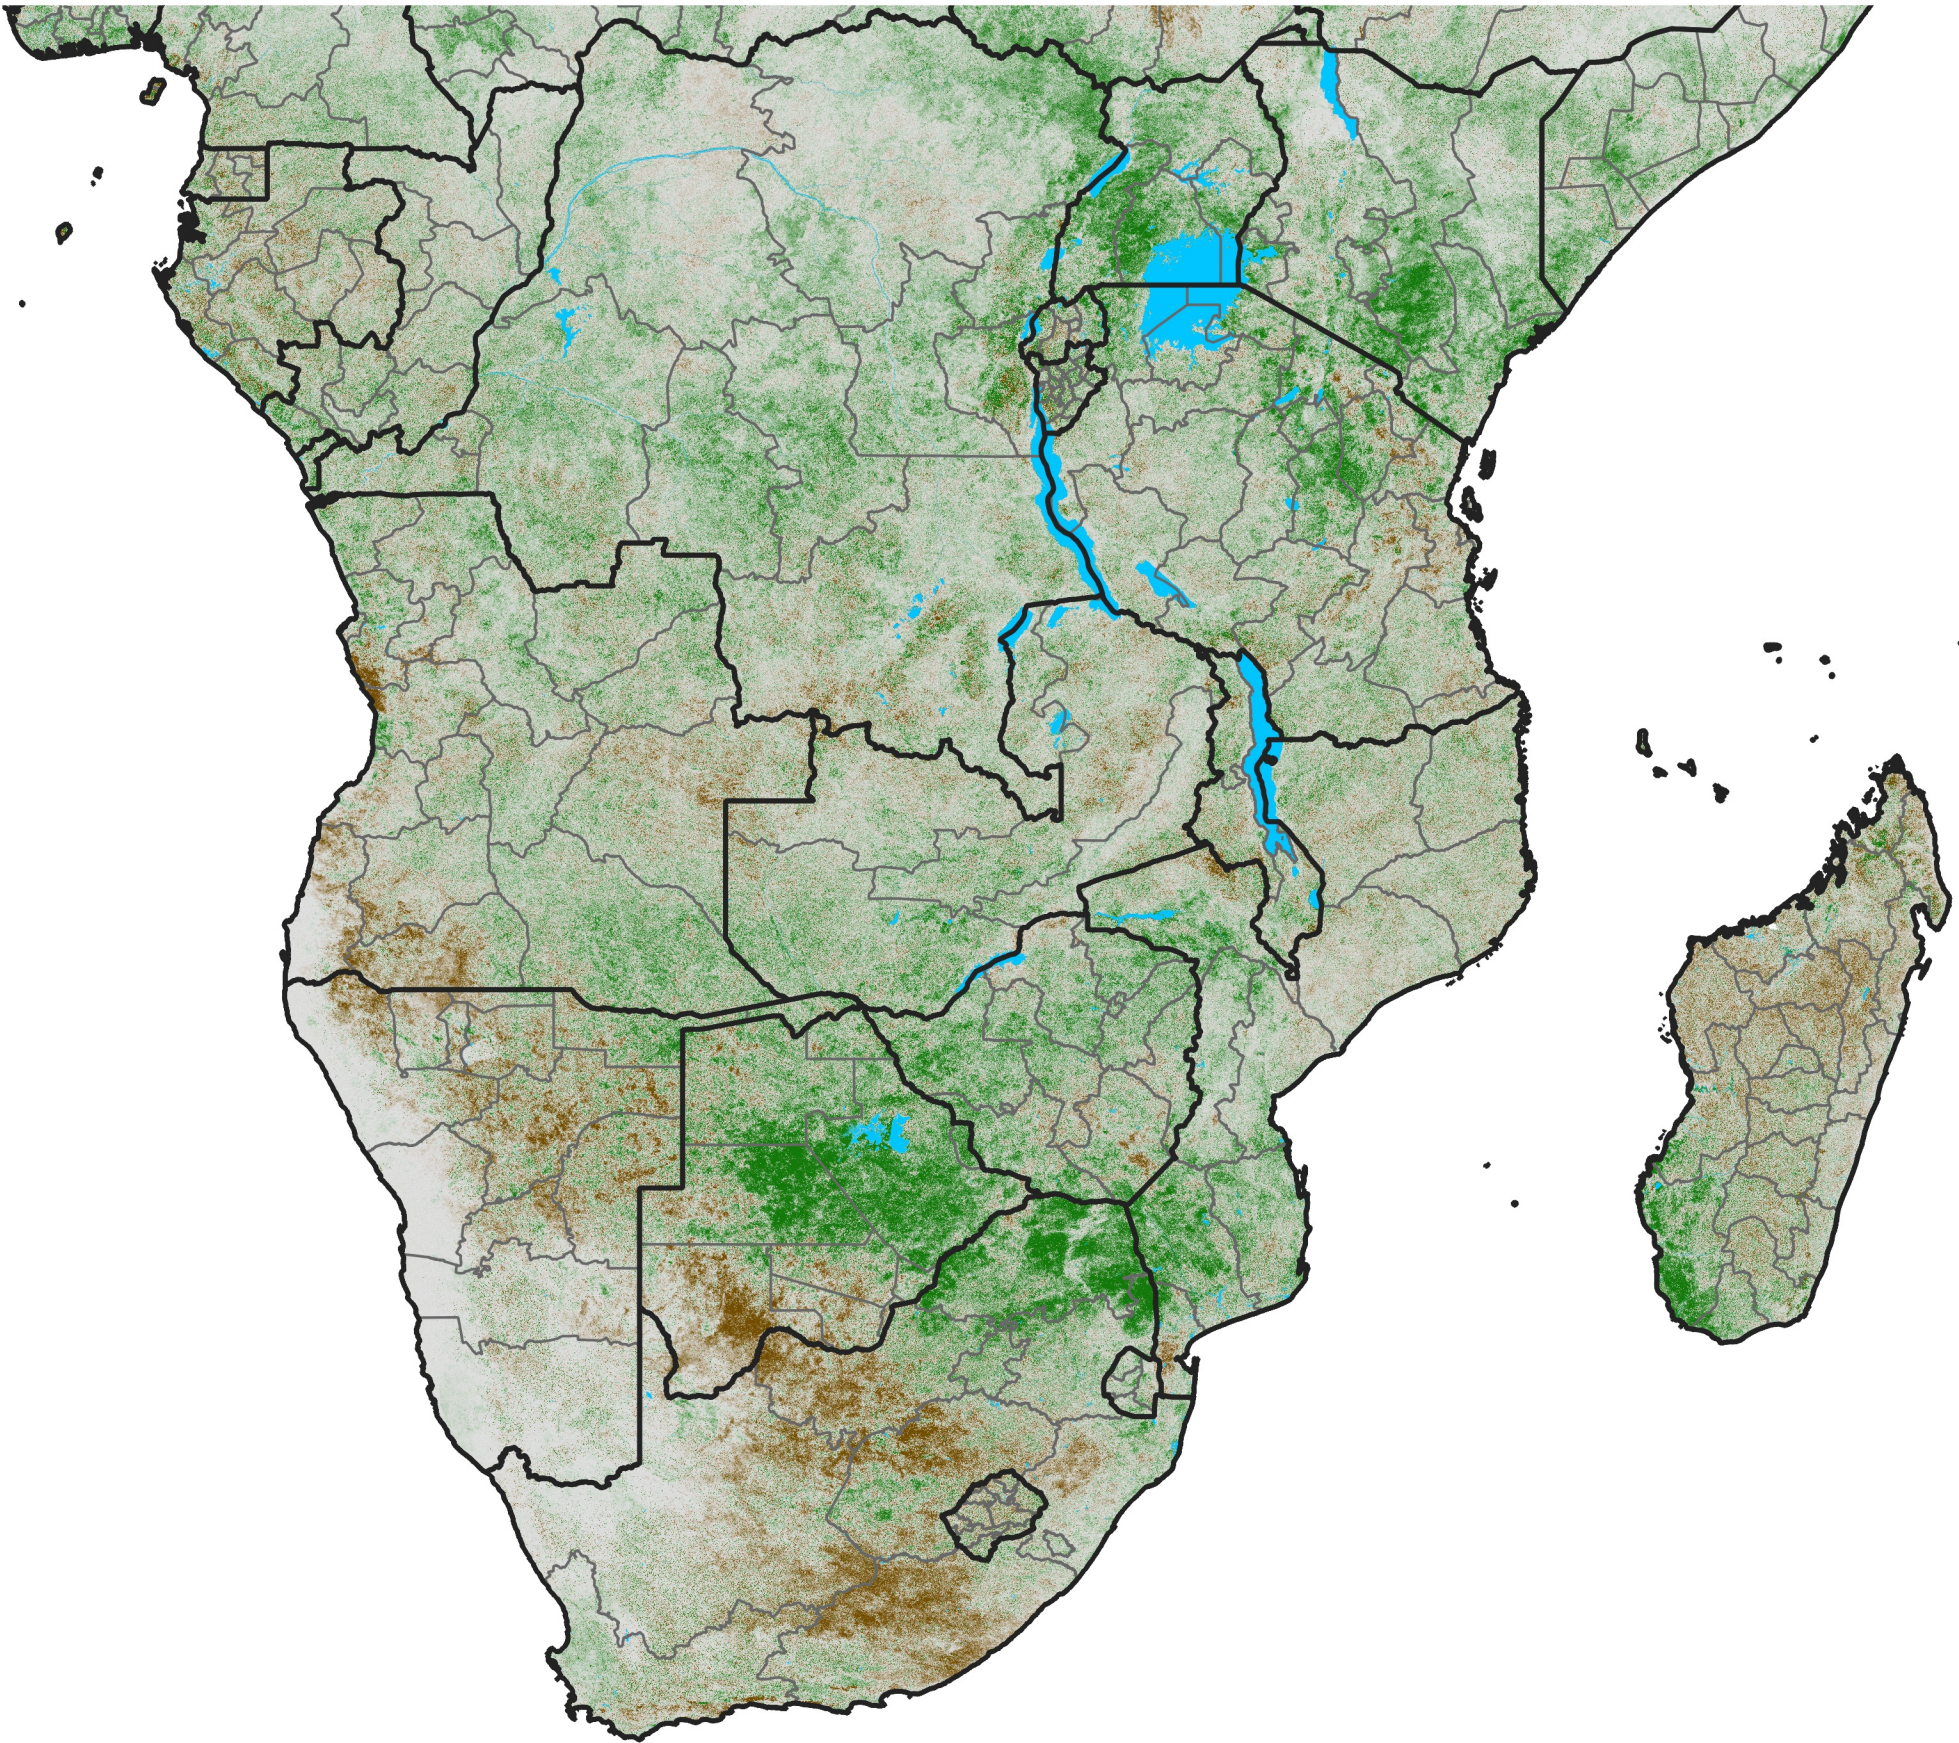

Southern Africa

NDVI Difference

2019 minus 2018

Period 04 / February 01 - 10, 2019

NDVI Difference

<math><-0.3</math> -0.2 -0.1 -0.05 0.05 0.1 0.2 >0.3

Negative

No Difference