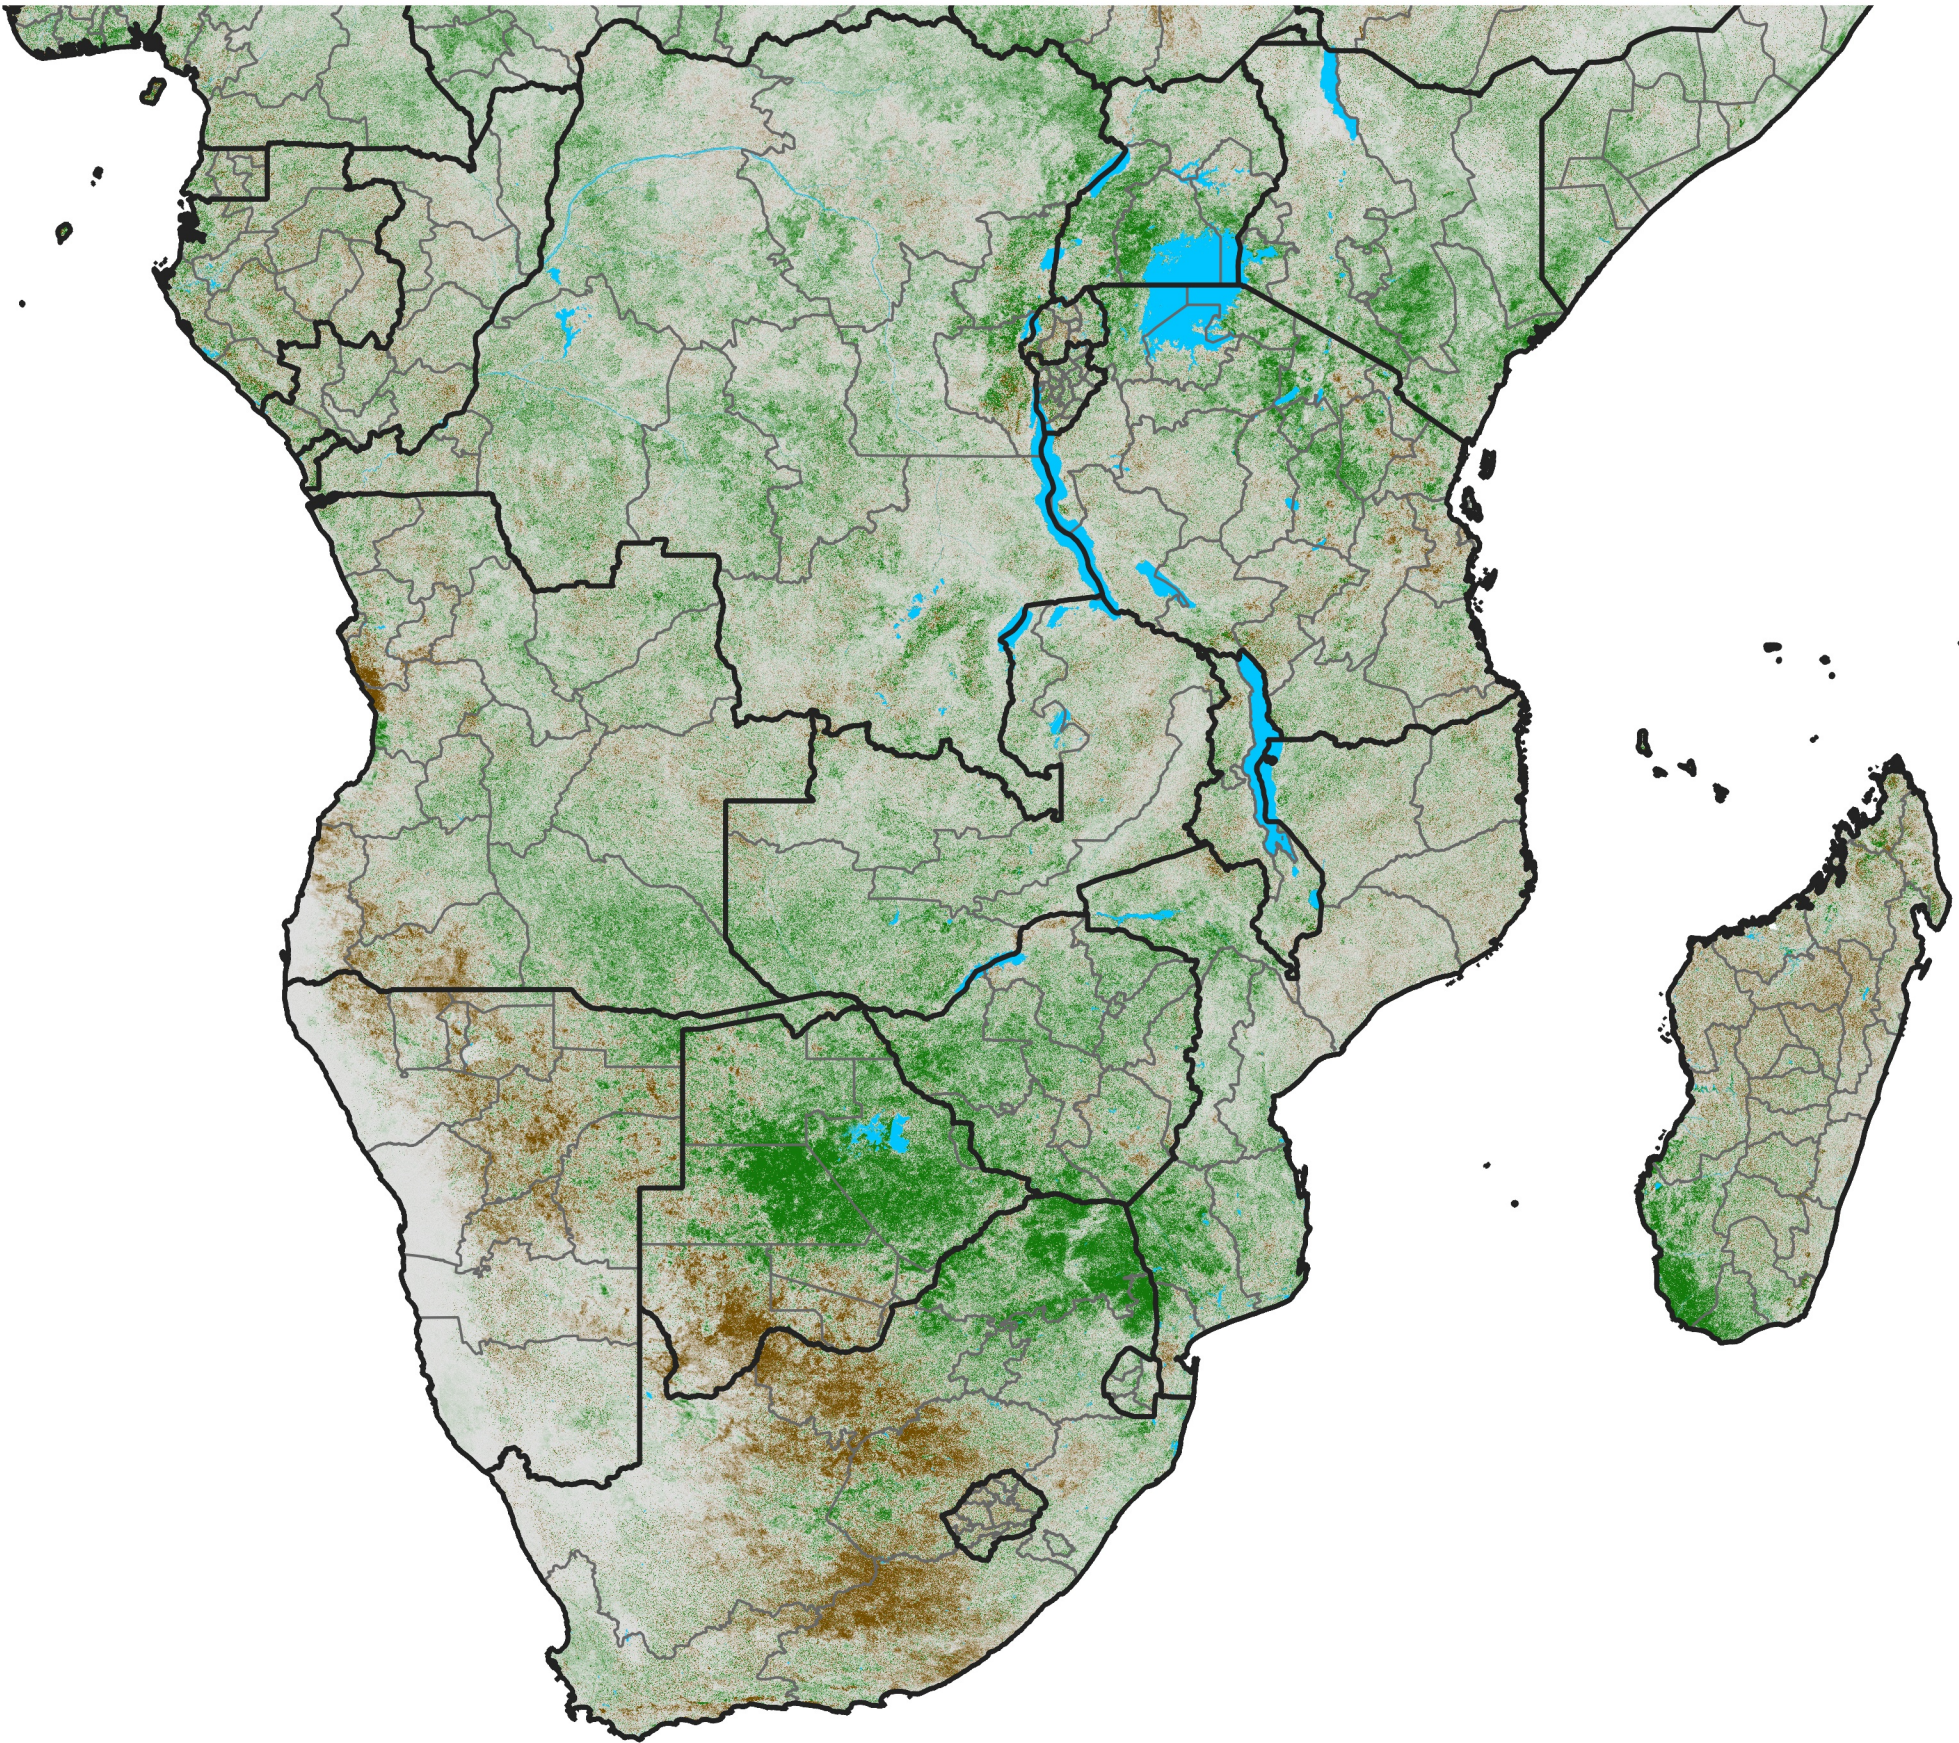

# Southern Africa

## NDVI Difference

2019 minus 2018

Period 05 / February 11 - 20, 2019

### NDVI Difference

< -0.3   -0.2   -0.1   -0.05   0.05   0.1   0.2   >0.3

Negative

No Difference

Positive