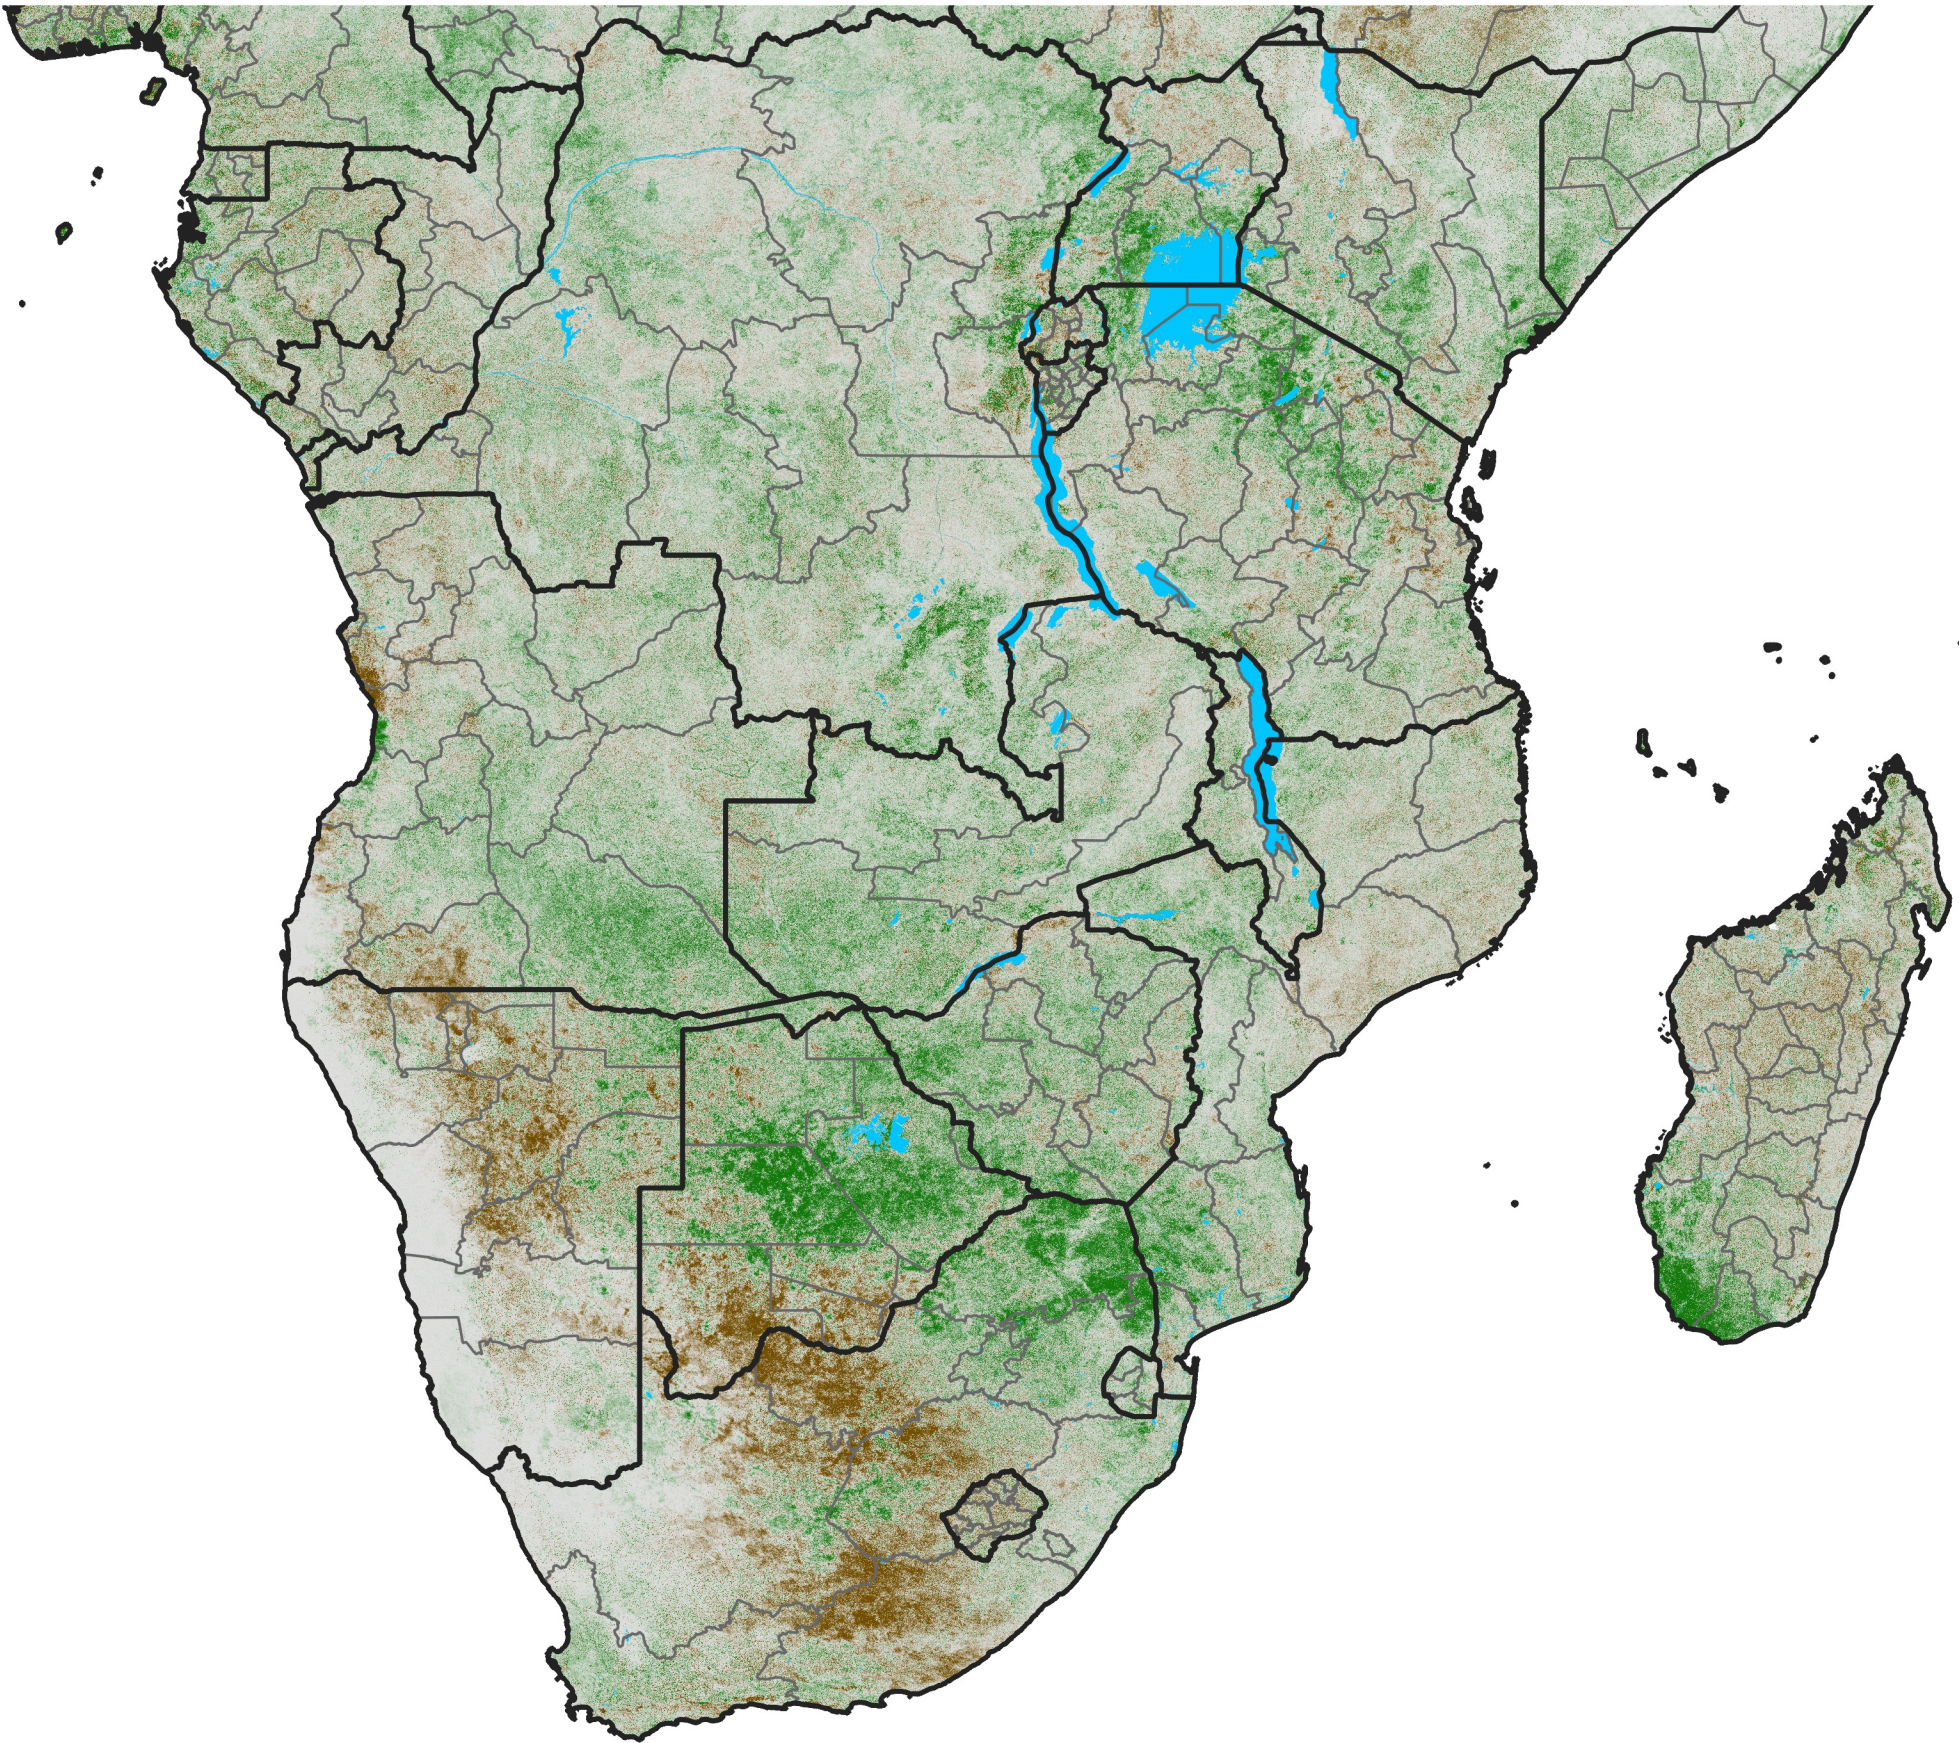

Southern Africa

NDVI Difference

2019 minus 2018

Period 06 / February 21 - 28, 2019

NDVI Difference

< -0.3 -0.2 -0.1 -0.05 0.05 0.1 0.2 >0.3

Negative

No Difference