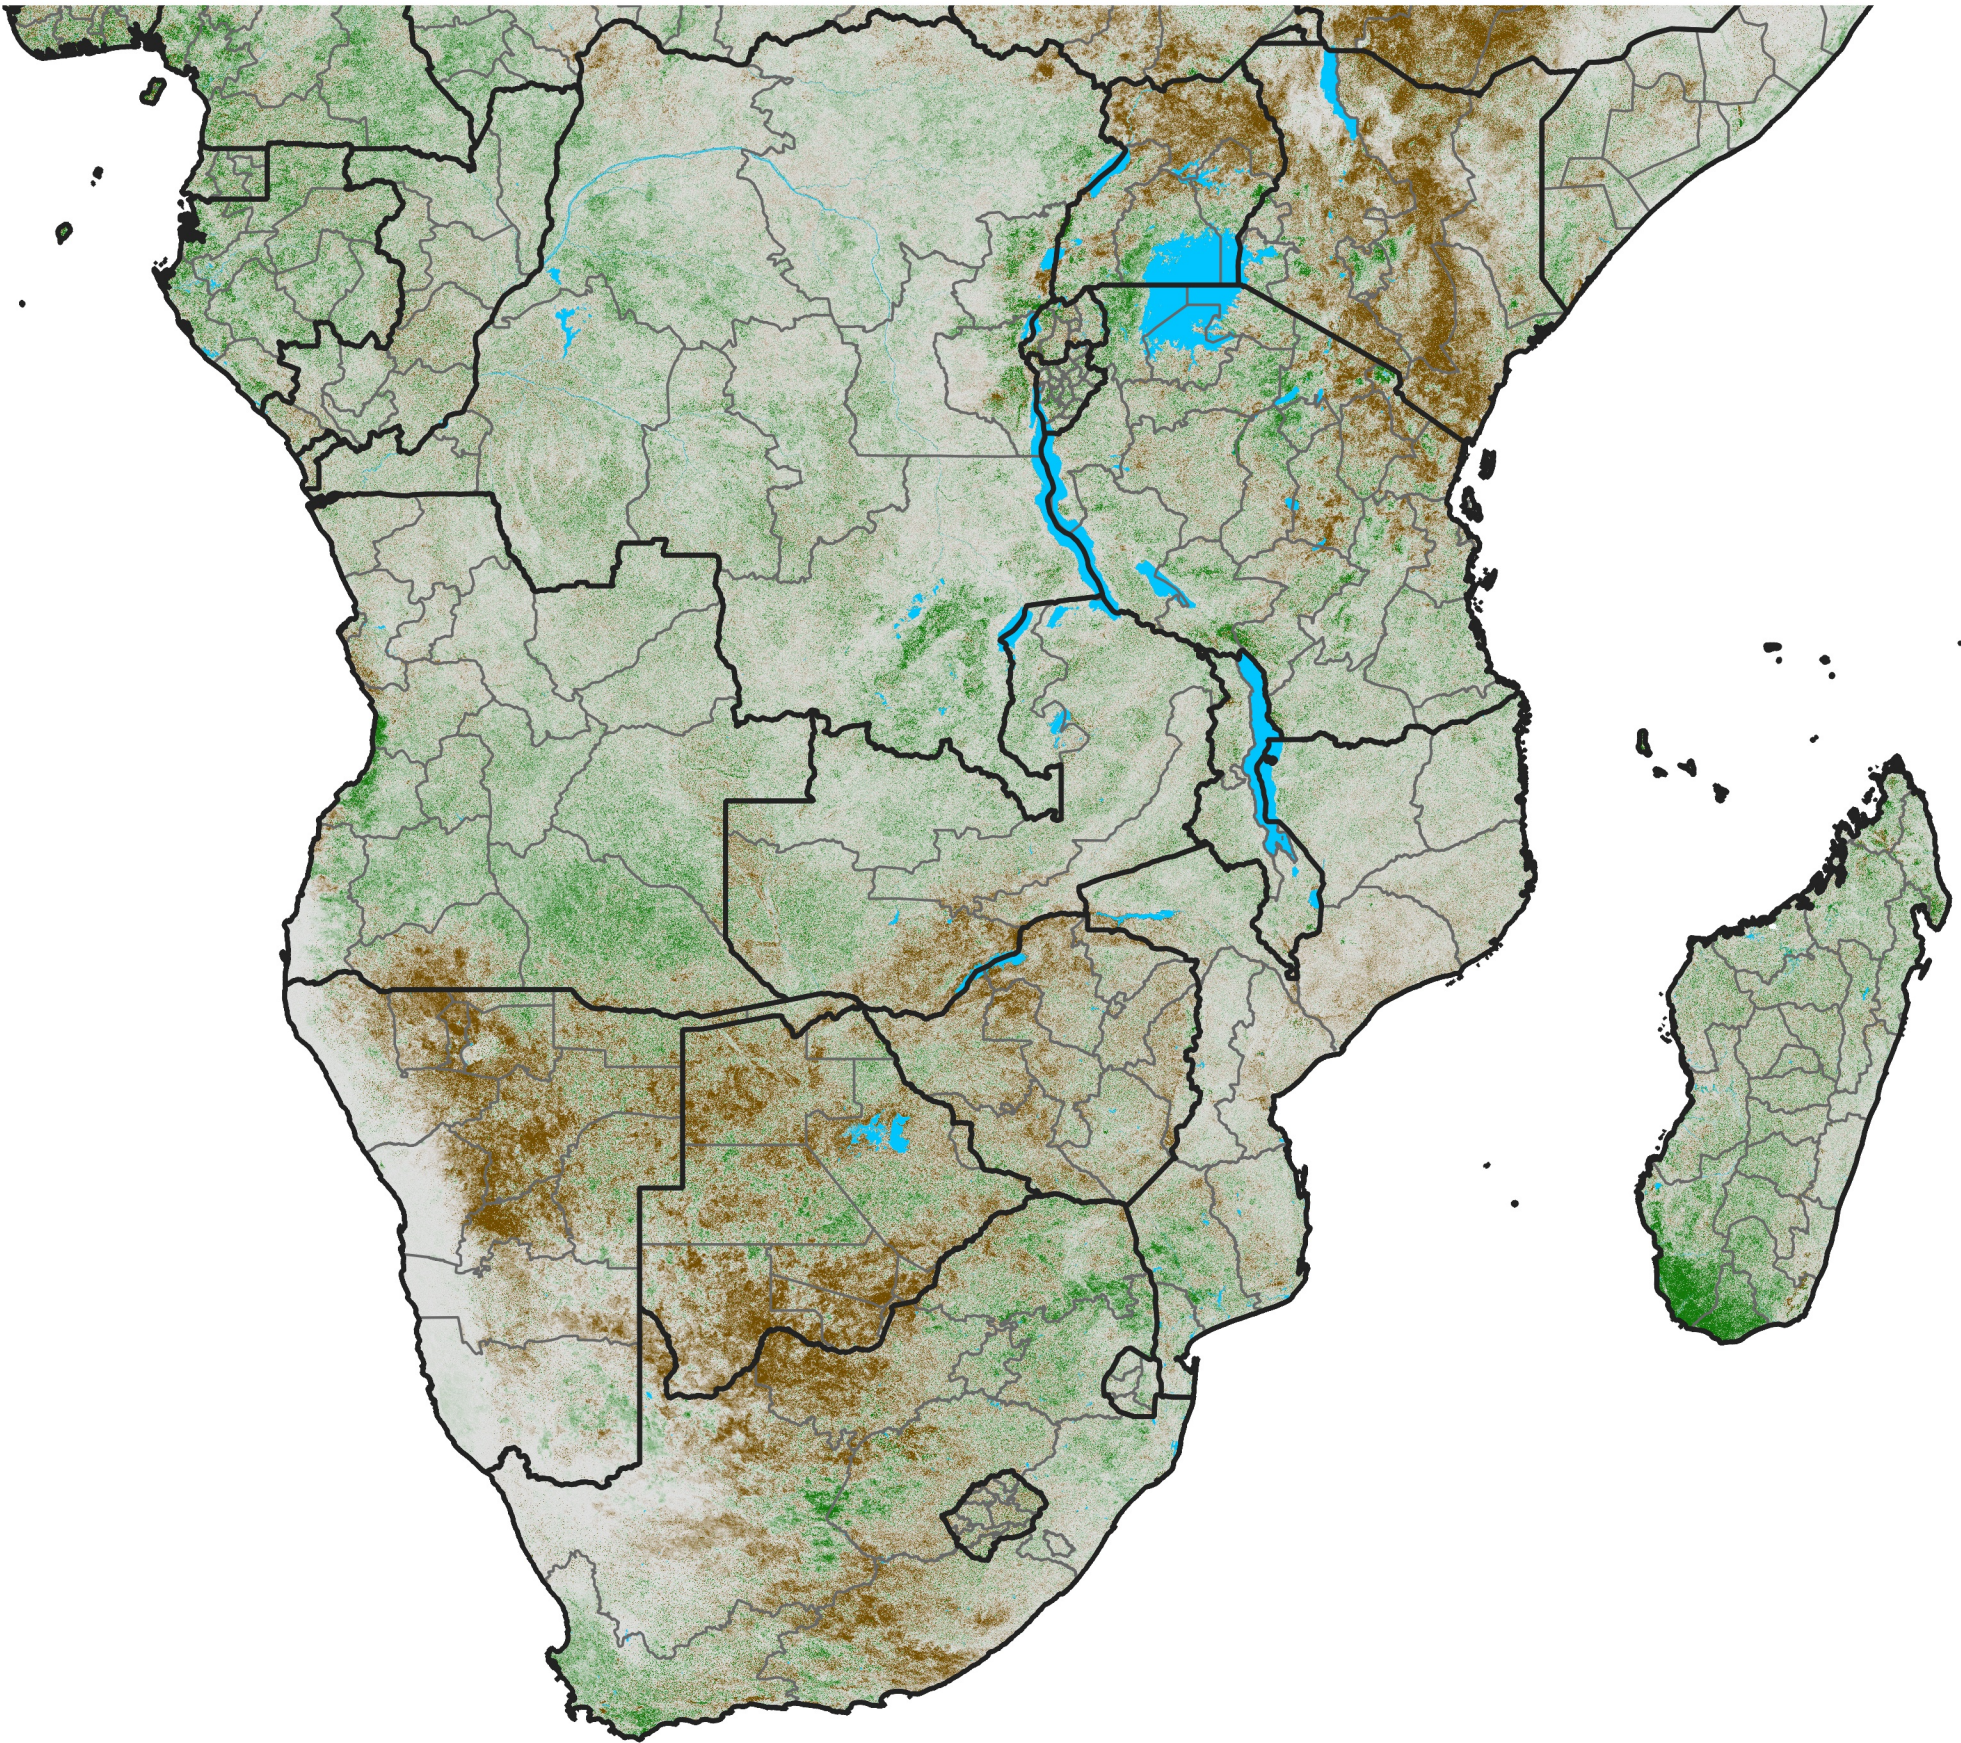

Southern Africa

NDVI Difference

2019 minus 2018

Period 08 / March 11 - 20, 2019

NDVI Difference

< -0.3 -0.2 -0.1 -0.05 0.05 0.1 0.2 >0.3

Negative

No Difference