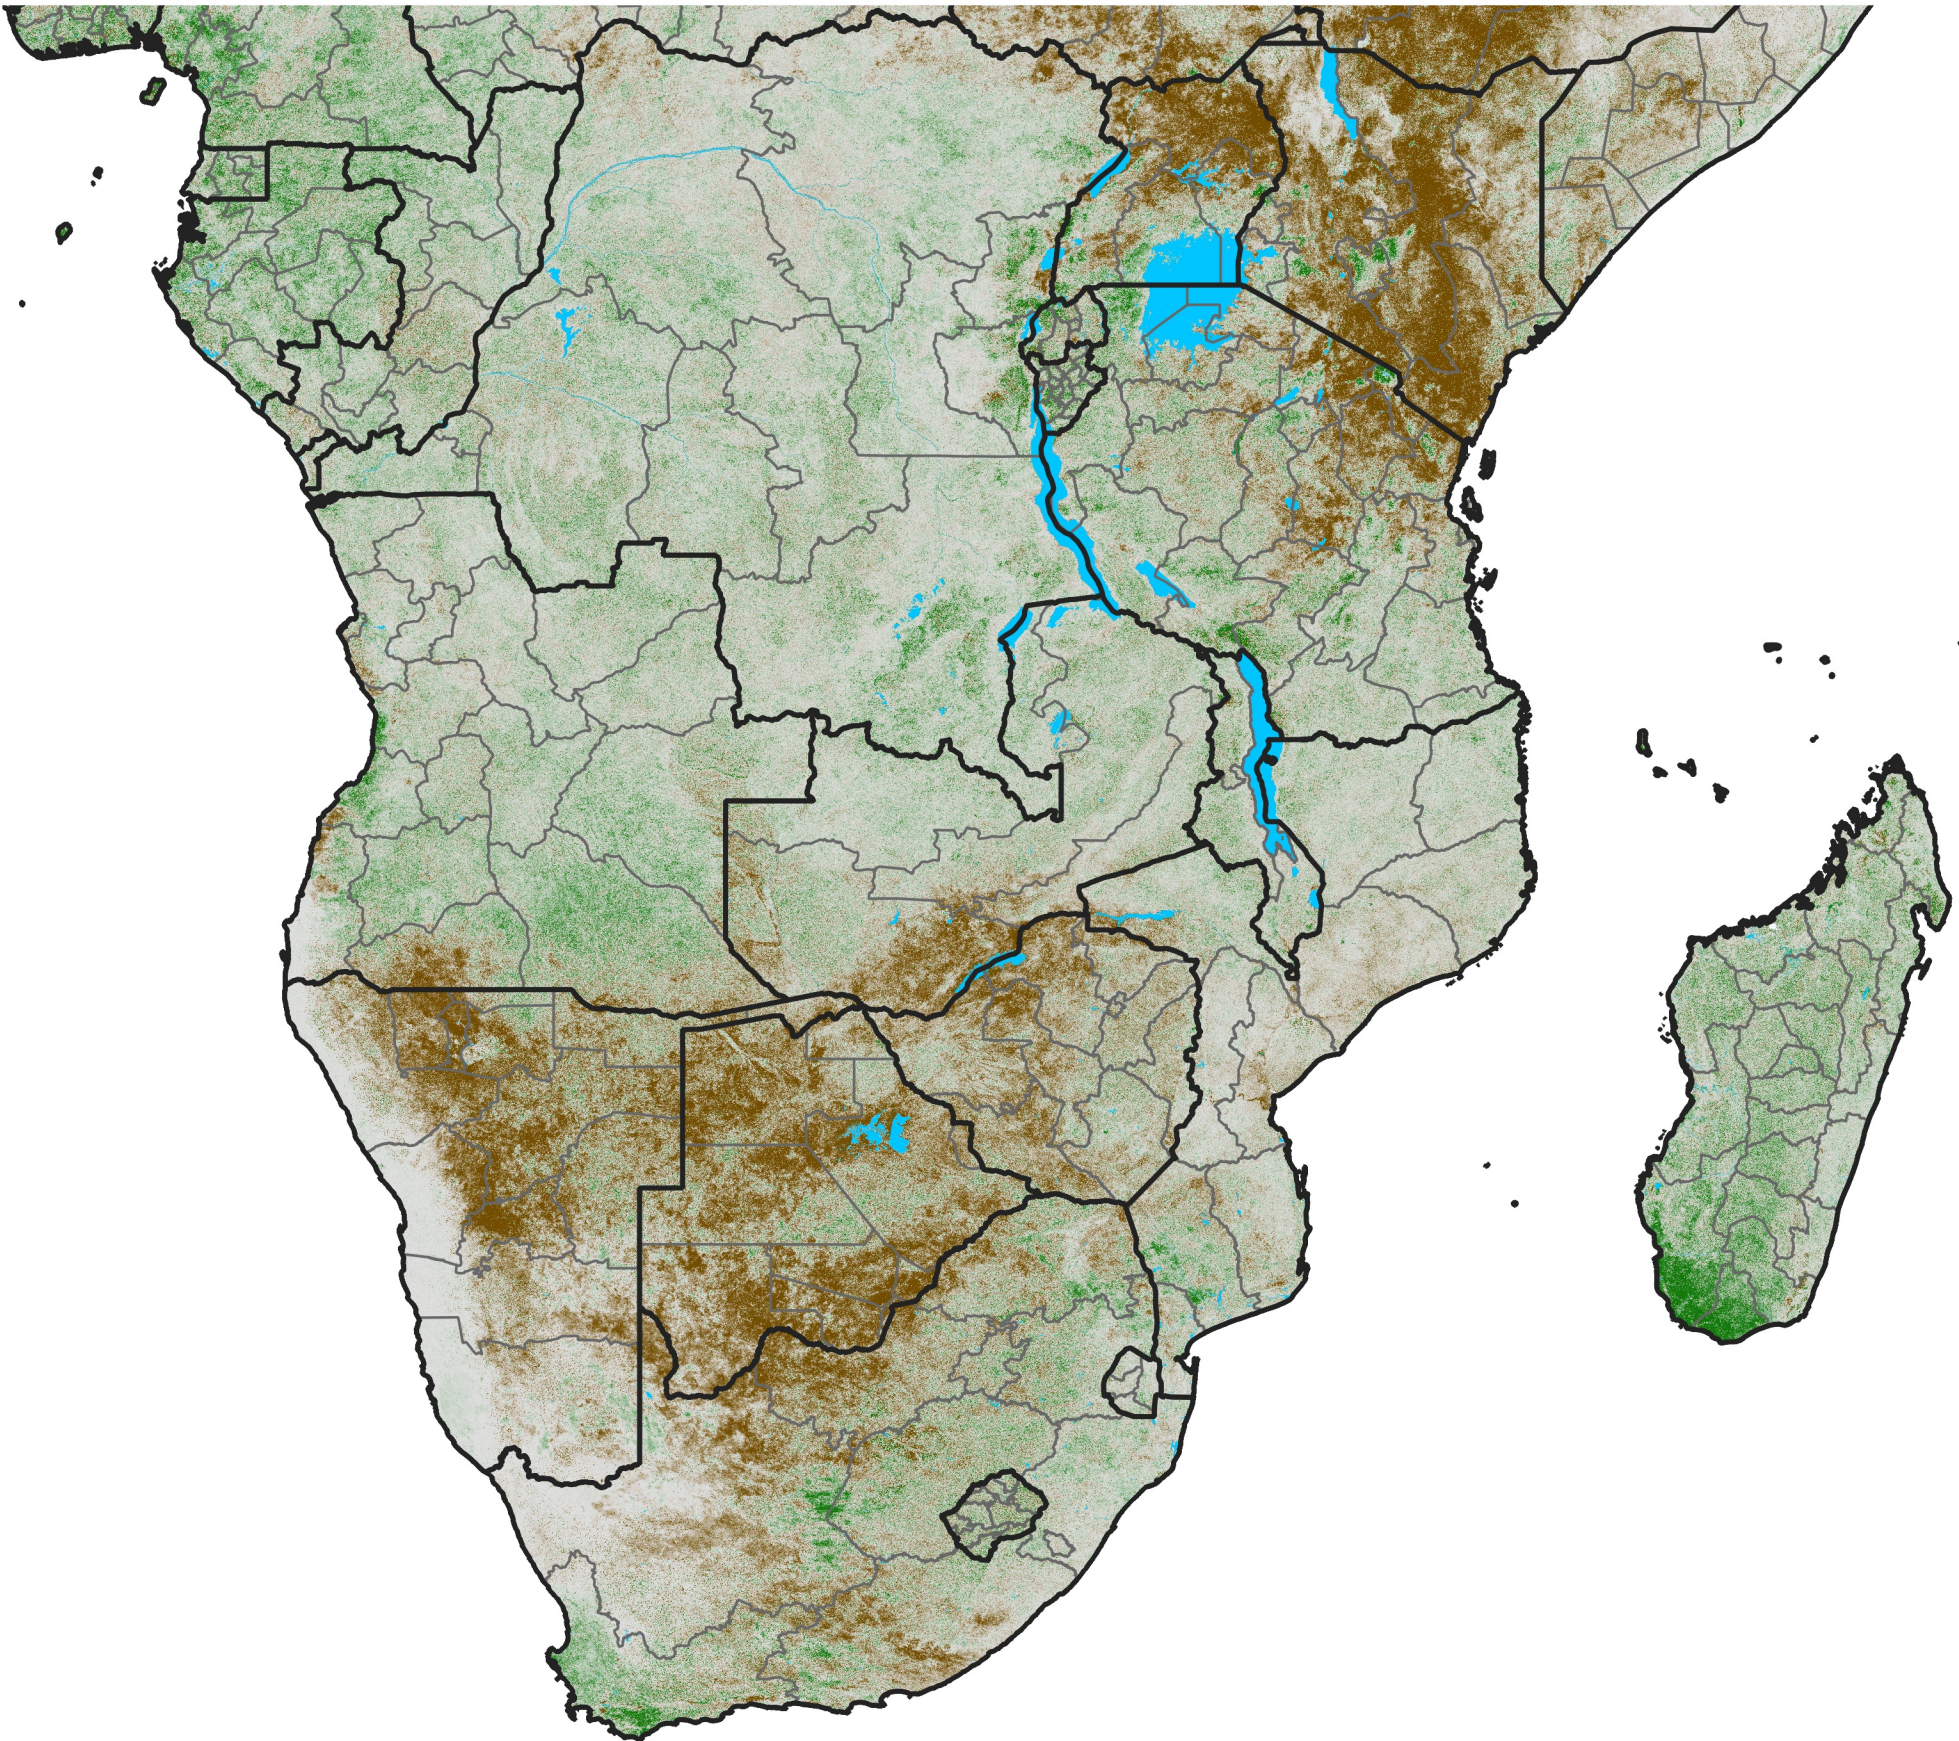

Southern Africa

NDVI Difference

2019 minus 2018

Period 09 / March 21 - 31, 2019

NDVI Difference

< -0.3 -0.2 -0.1 -0.05 0.05 0.1 0.2 >0.3

Negative

No Difference