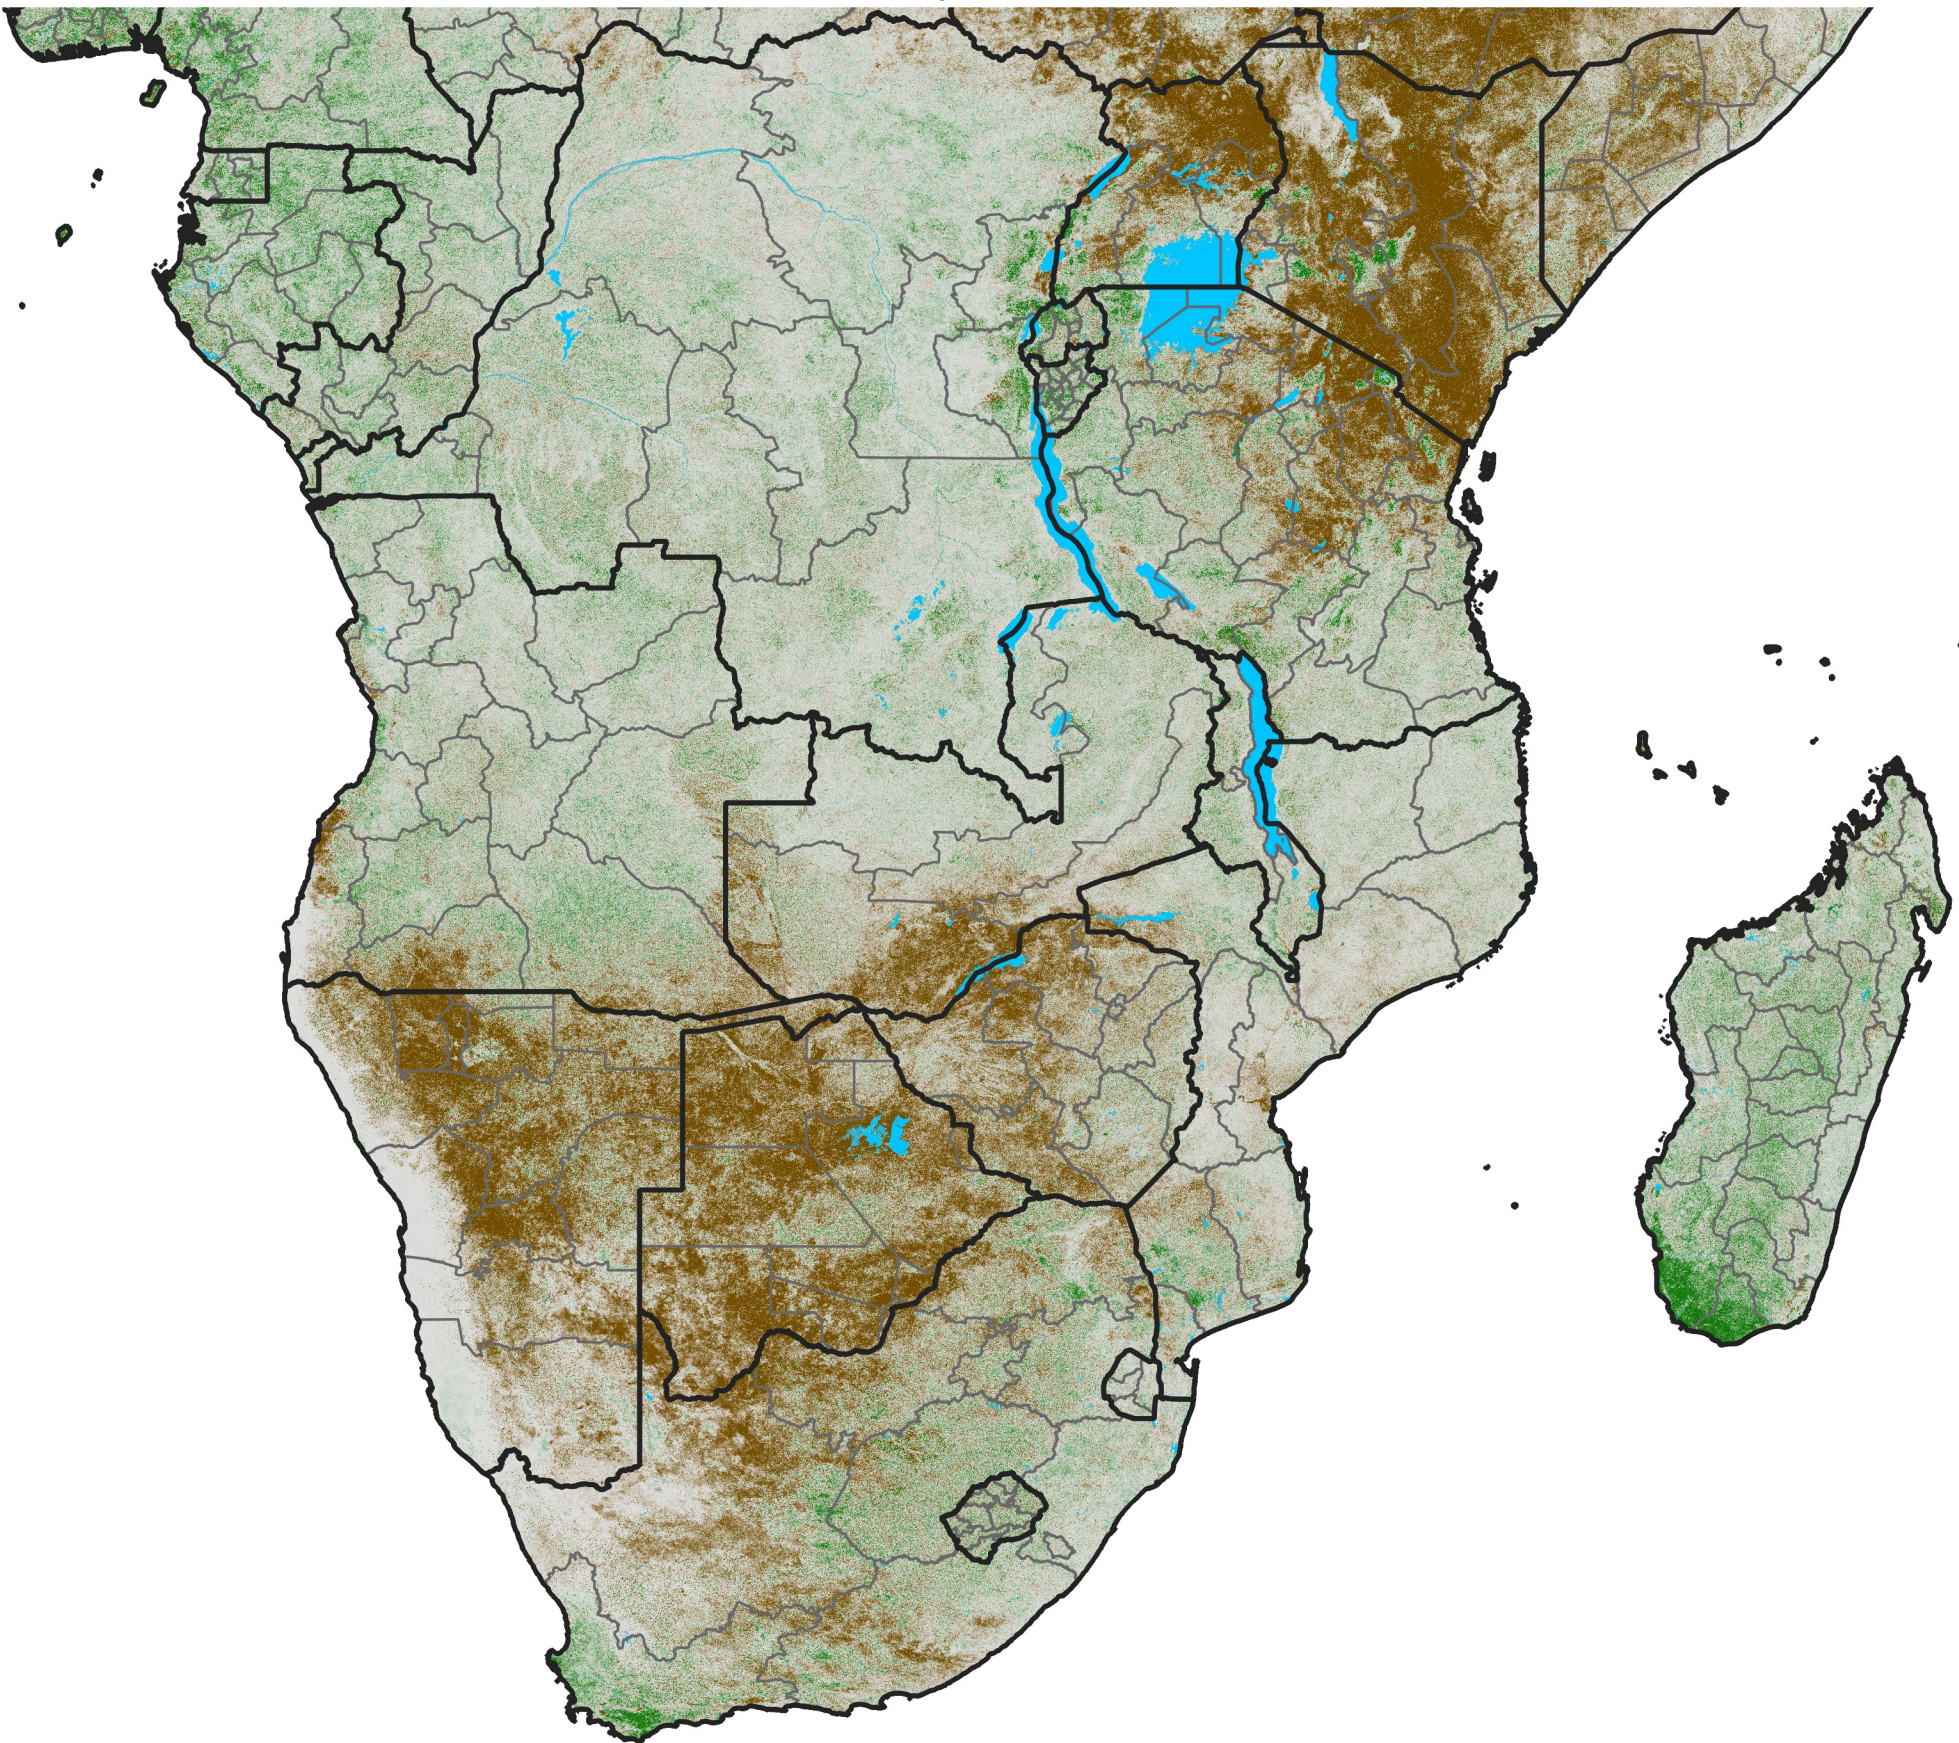

Southern Africa NDVI Difference

2019 minus 2018

Period 10 / April 01 - 10, 2019

NDVI Difference

<math><-0.3</math> -0.2 -0.1 -0.05 0.05 0.1 0.2 >0.3

Negative

No Difference

Positive