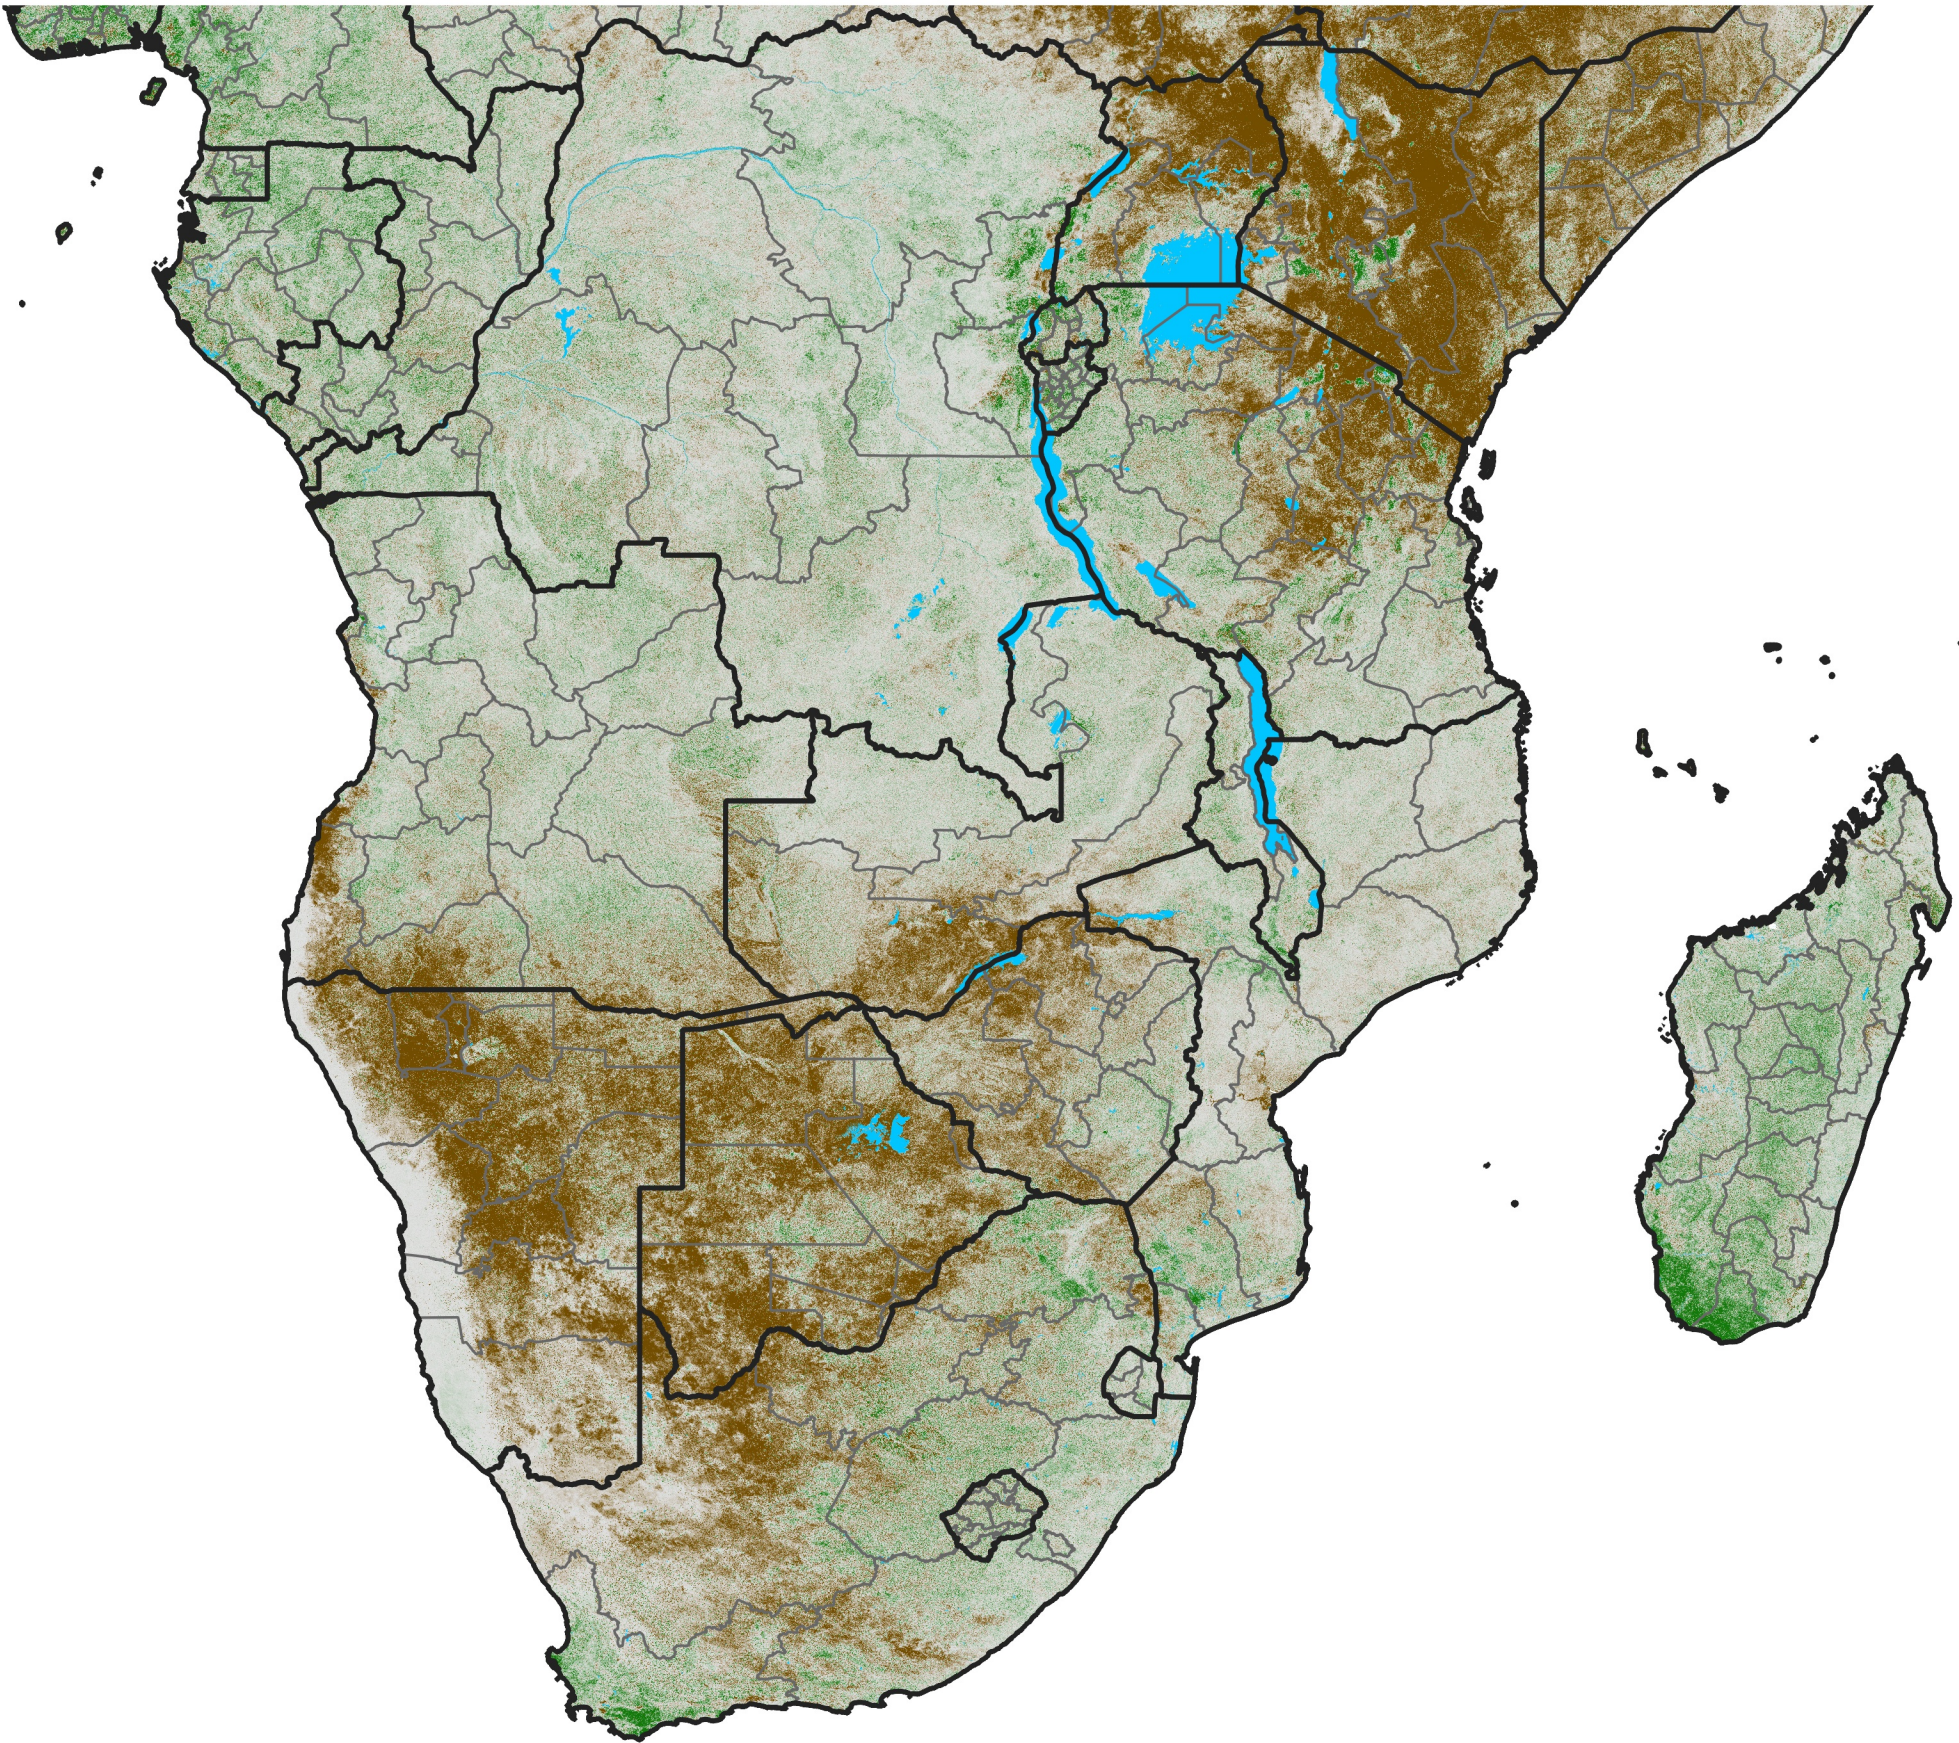

Southern Africa

NDVI Difference

2019 minus 2018

Period 11 / April 11 - 20, 2019

NDVI Difference

<math>< -0.3</math> -0.2 -0.1 -0.05 0.05 0.1 0.2 > 0.3

Negative

No Difference