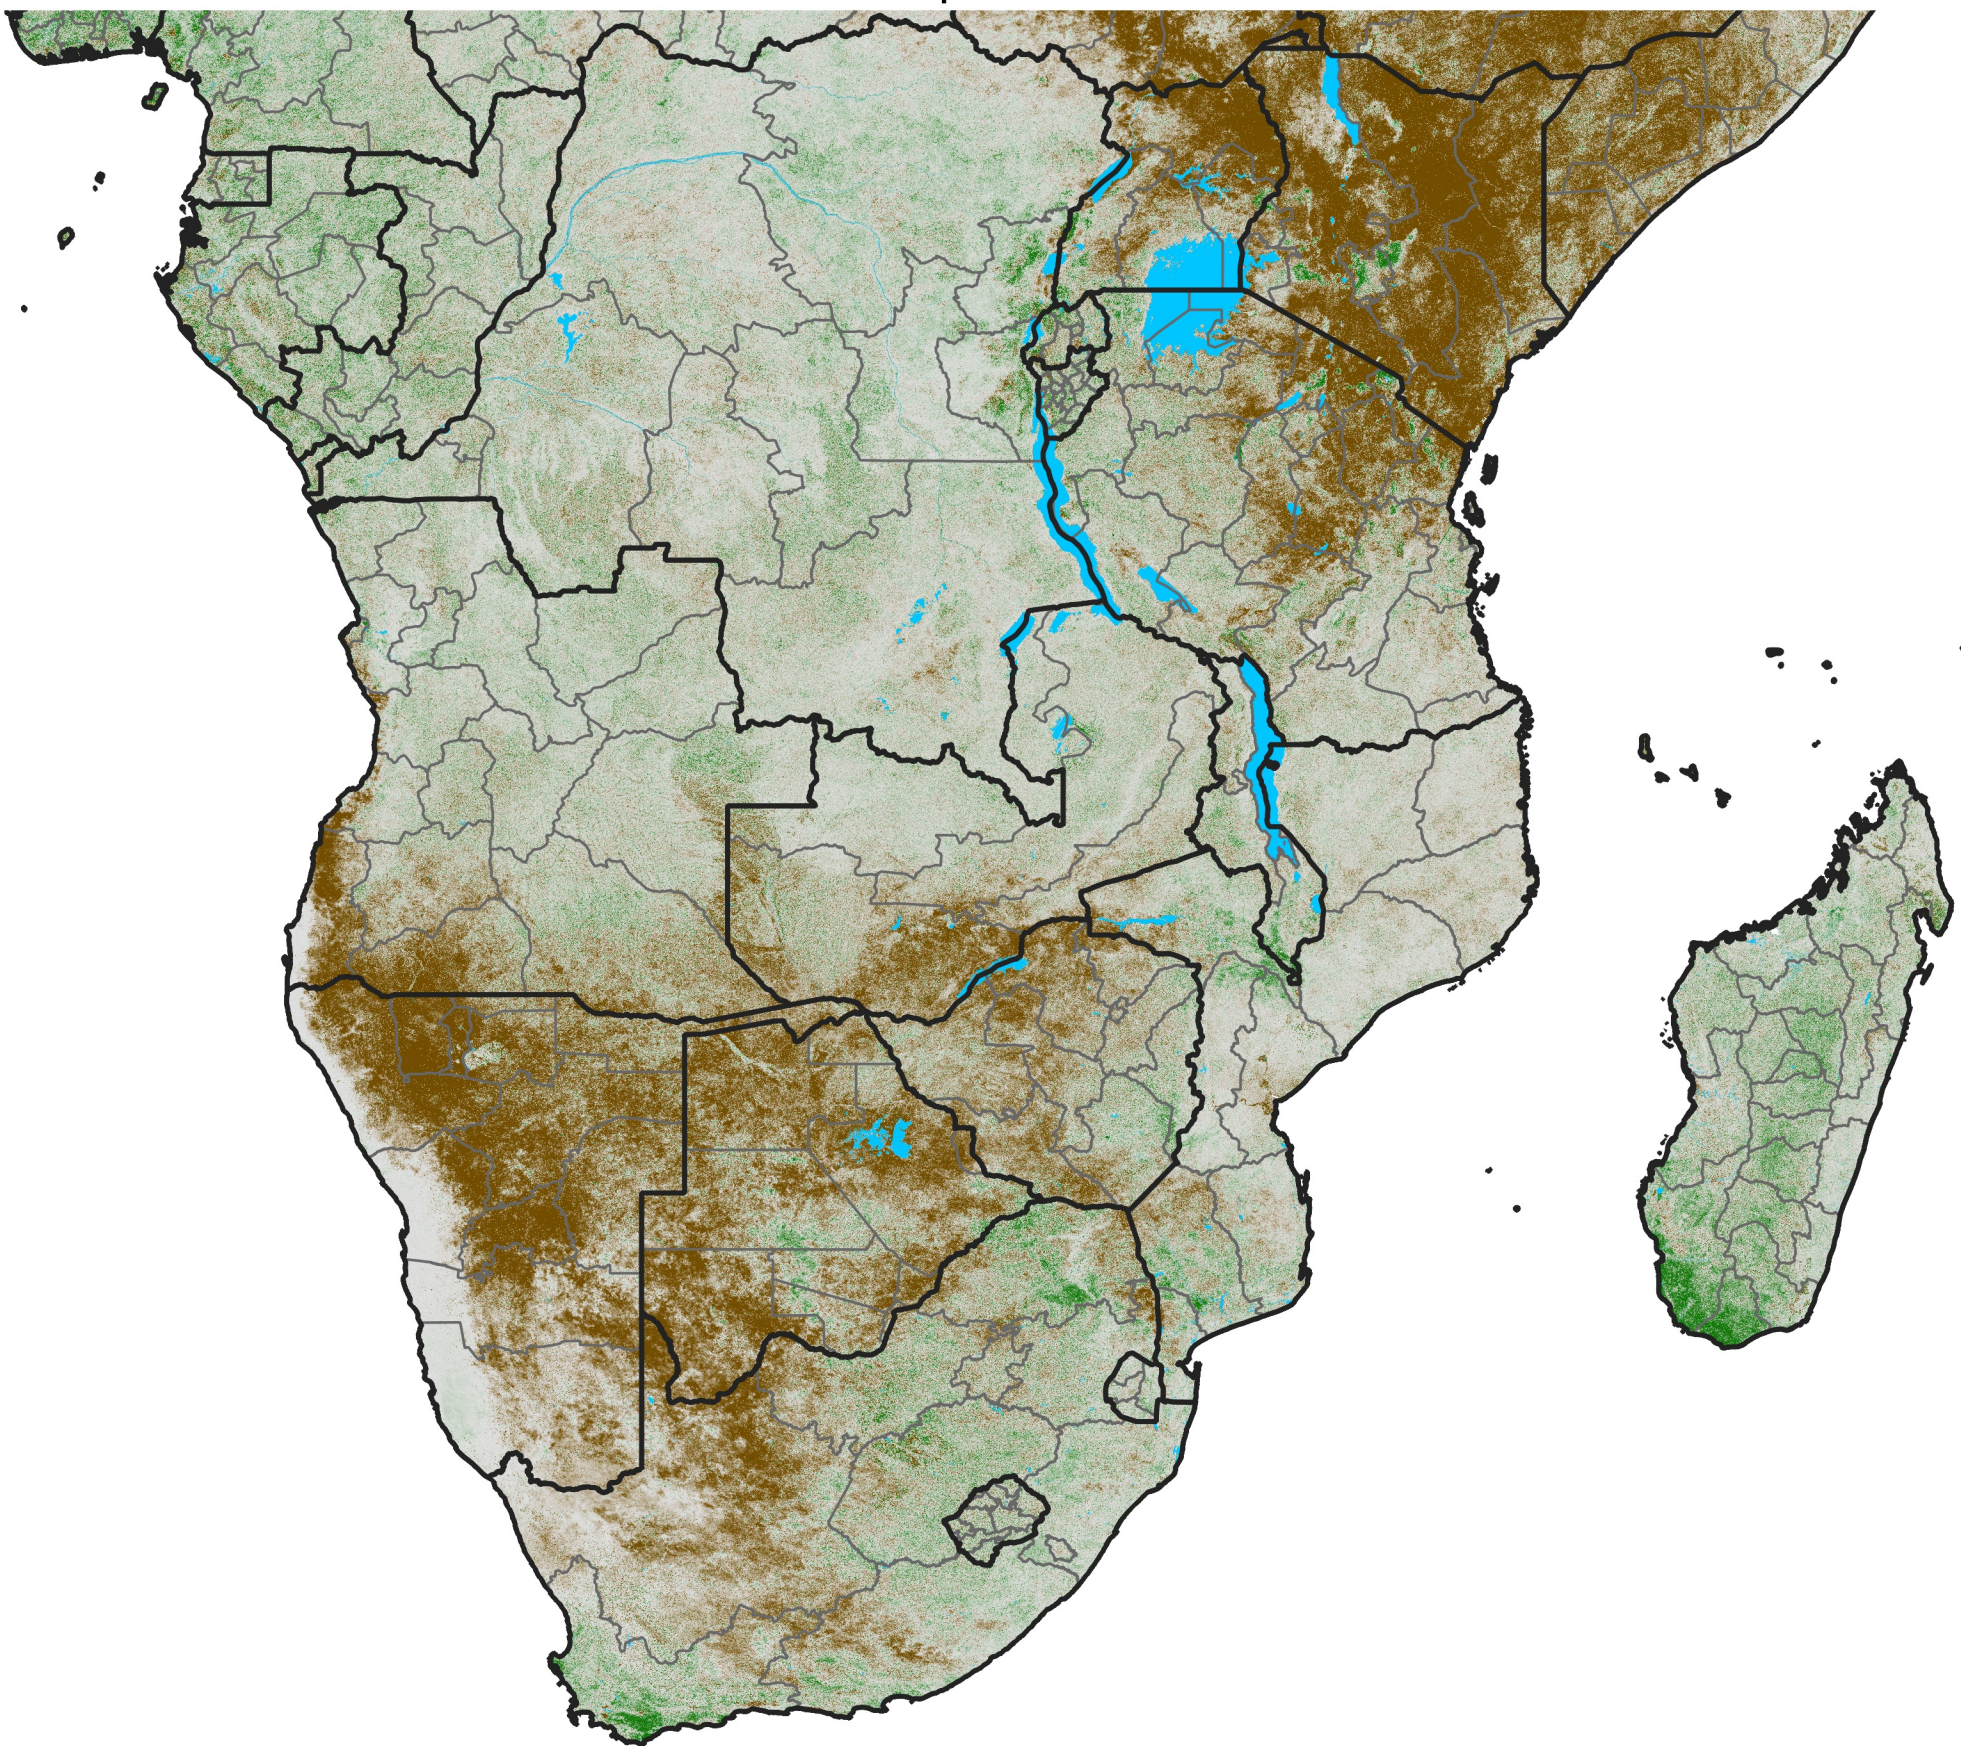

Southern Africa

NDVI Difference

2019 minus 2018

Period 12 / April 21 - 30, 2019

NDVI Difference

< -0.3 -0.2 -0.1 -0.05 0.05 0.1 0.2 >0.3

Negative

No Difference