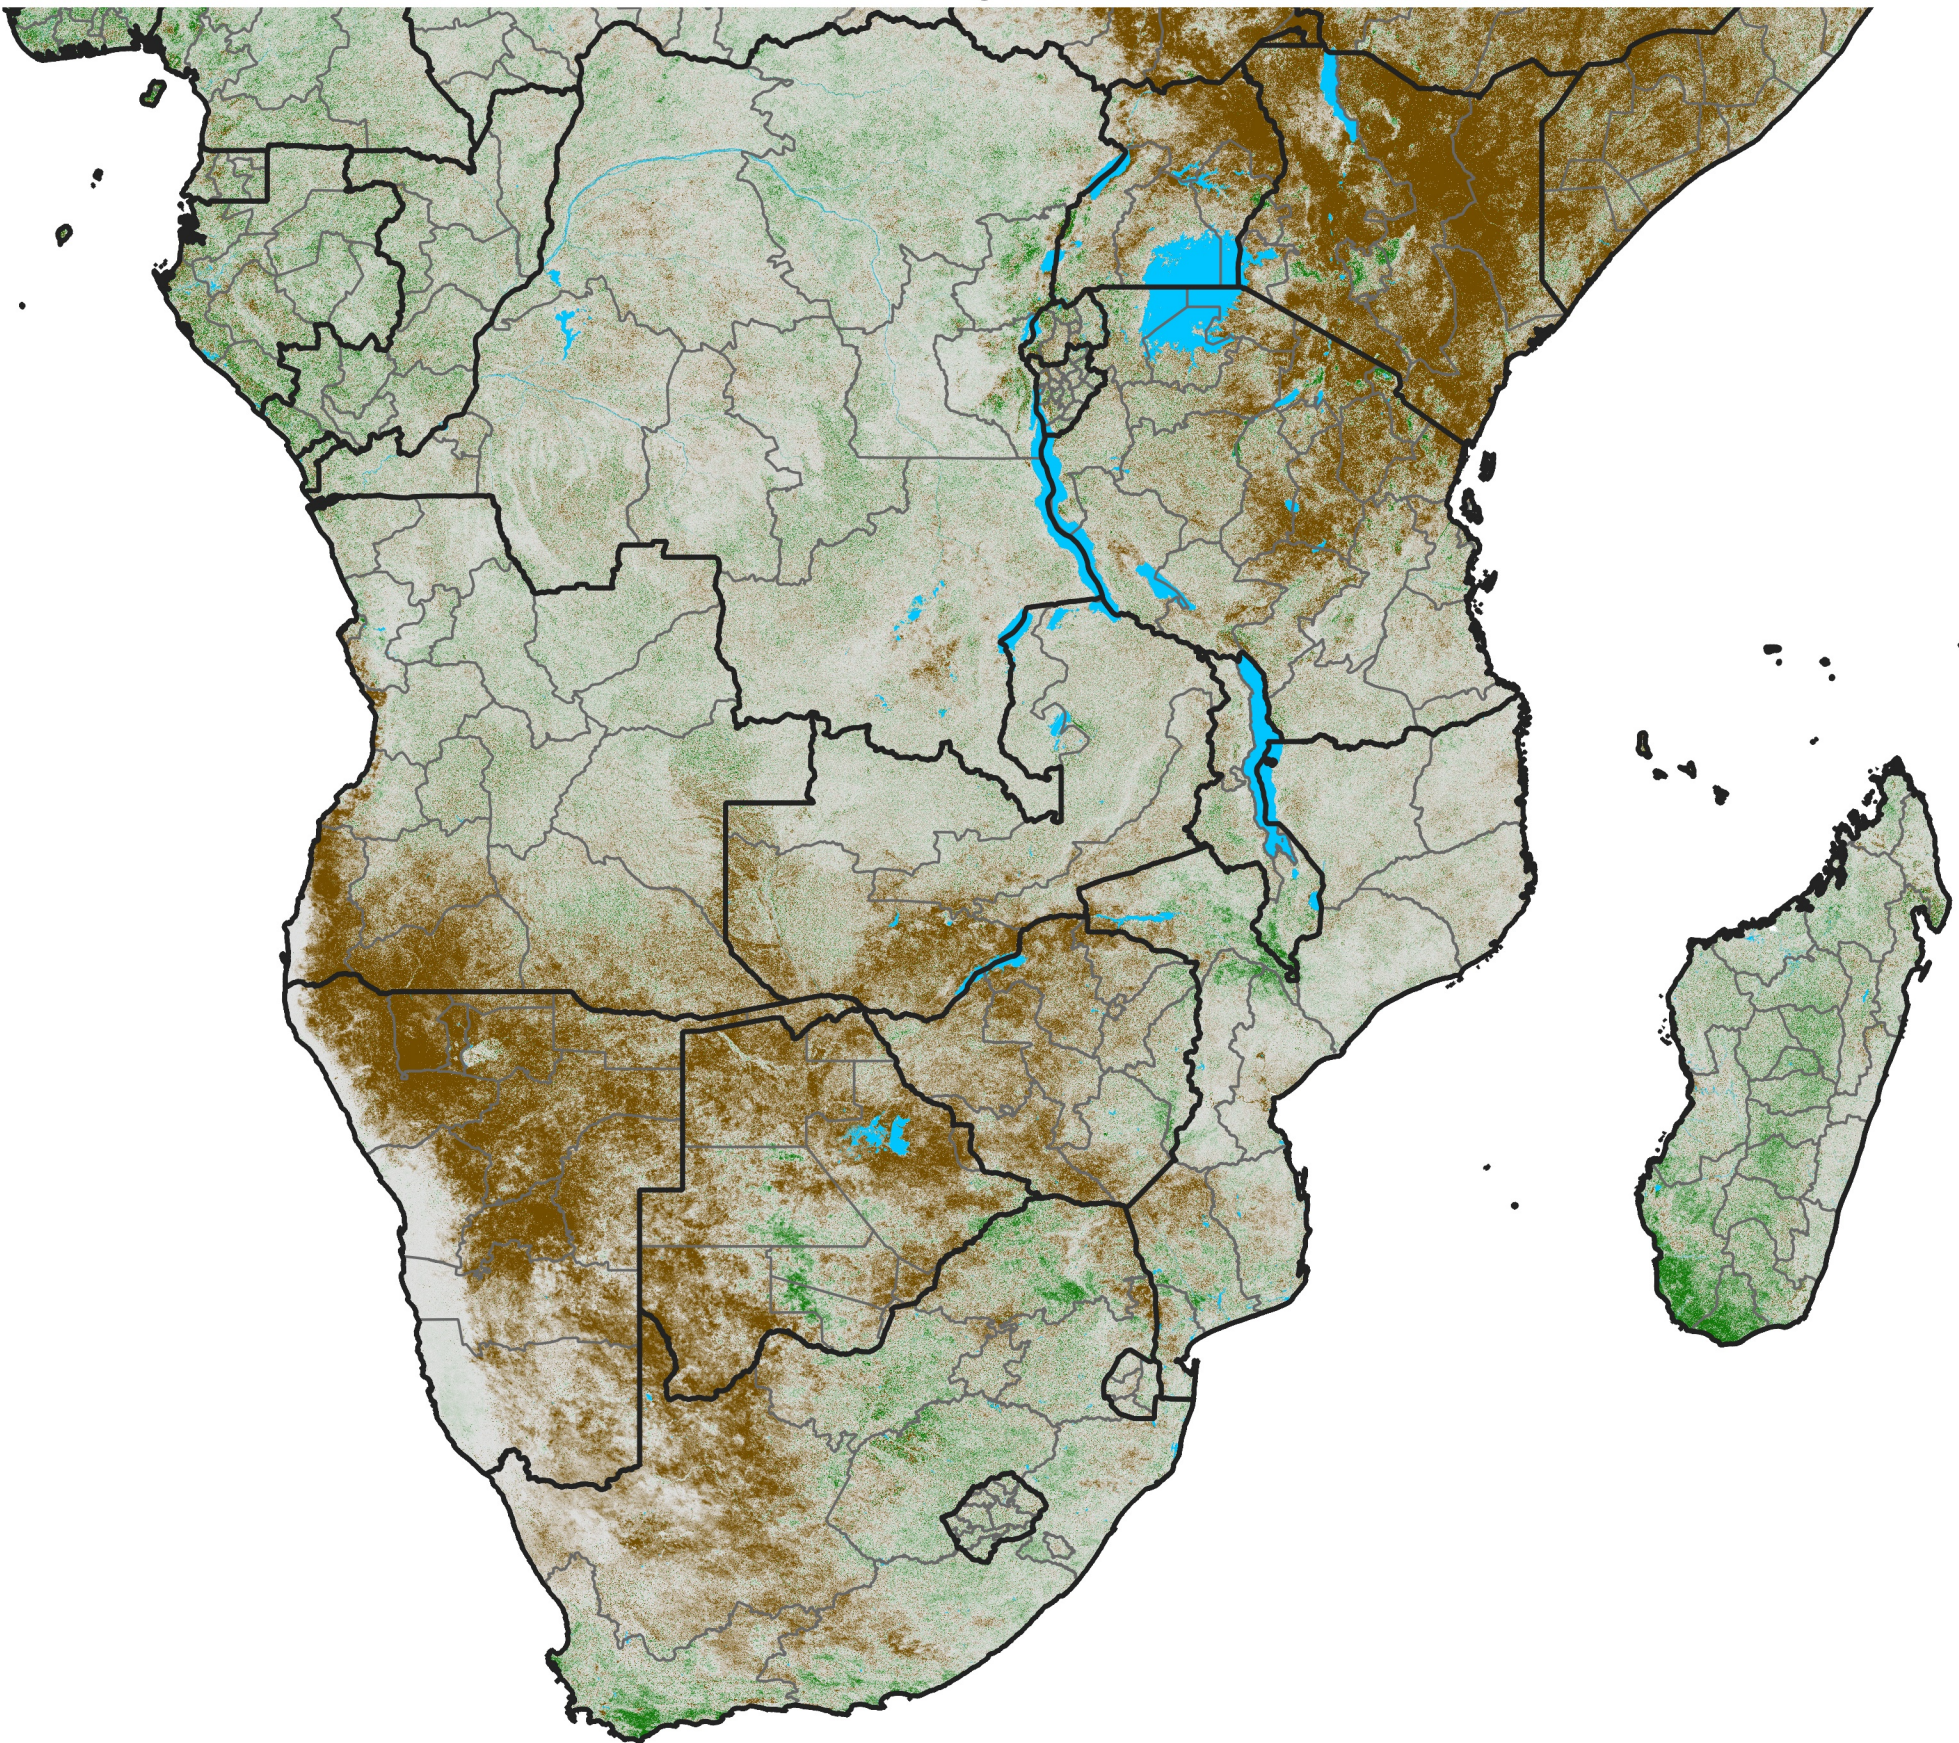

Southern Africa NDVI Difference

2019 minus 2018

Period 13 / May 01 - 10, 2019

NDVI Difference

< -0.3 -0.2 -0.1 -0.05 0.05 0.1 0.2 >0.3

Negative

No Difference

Positive