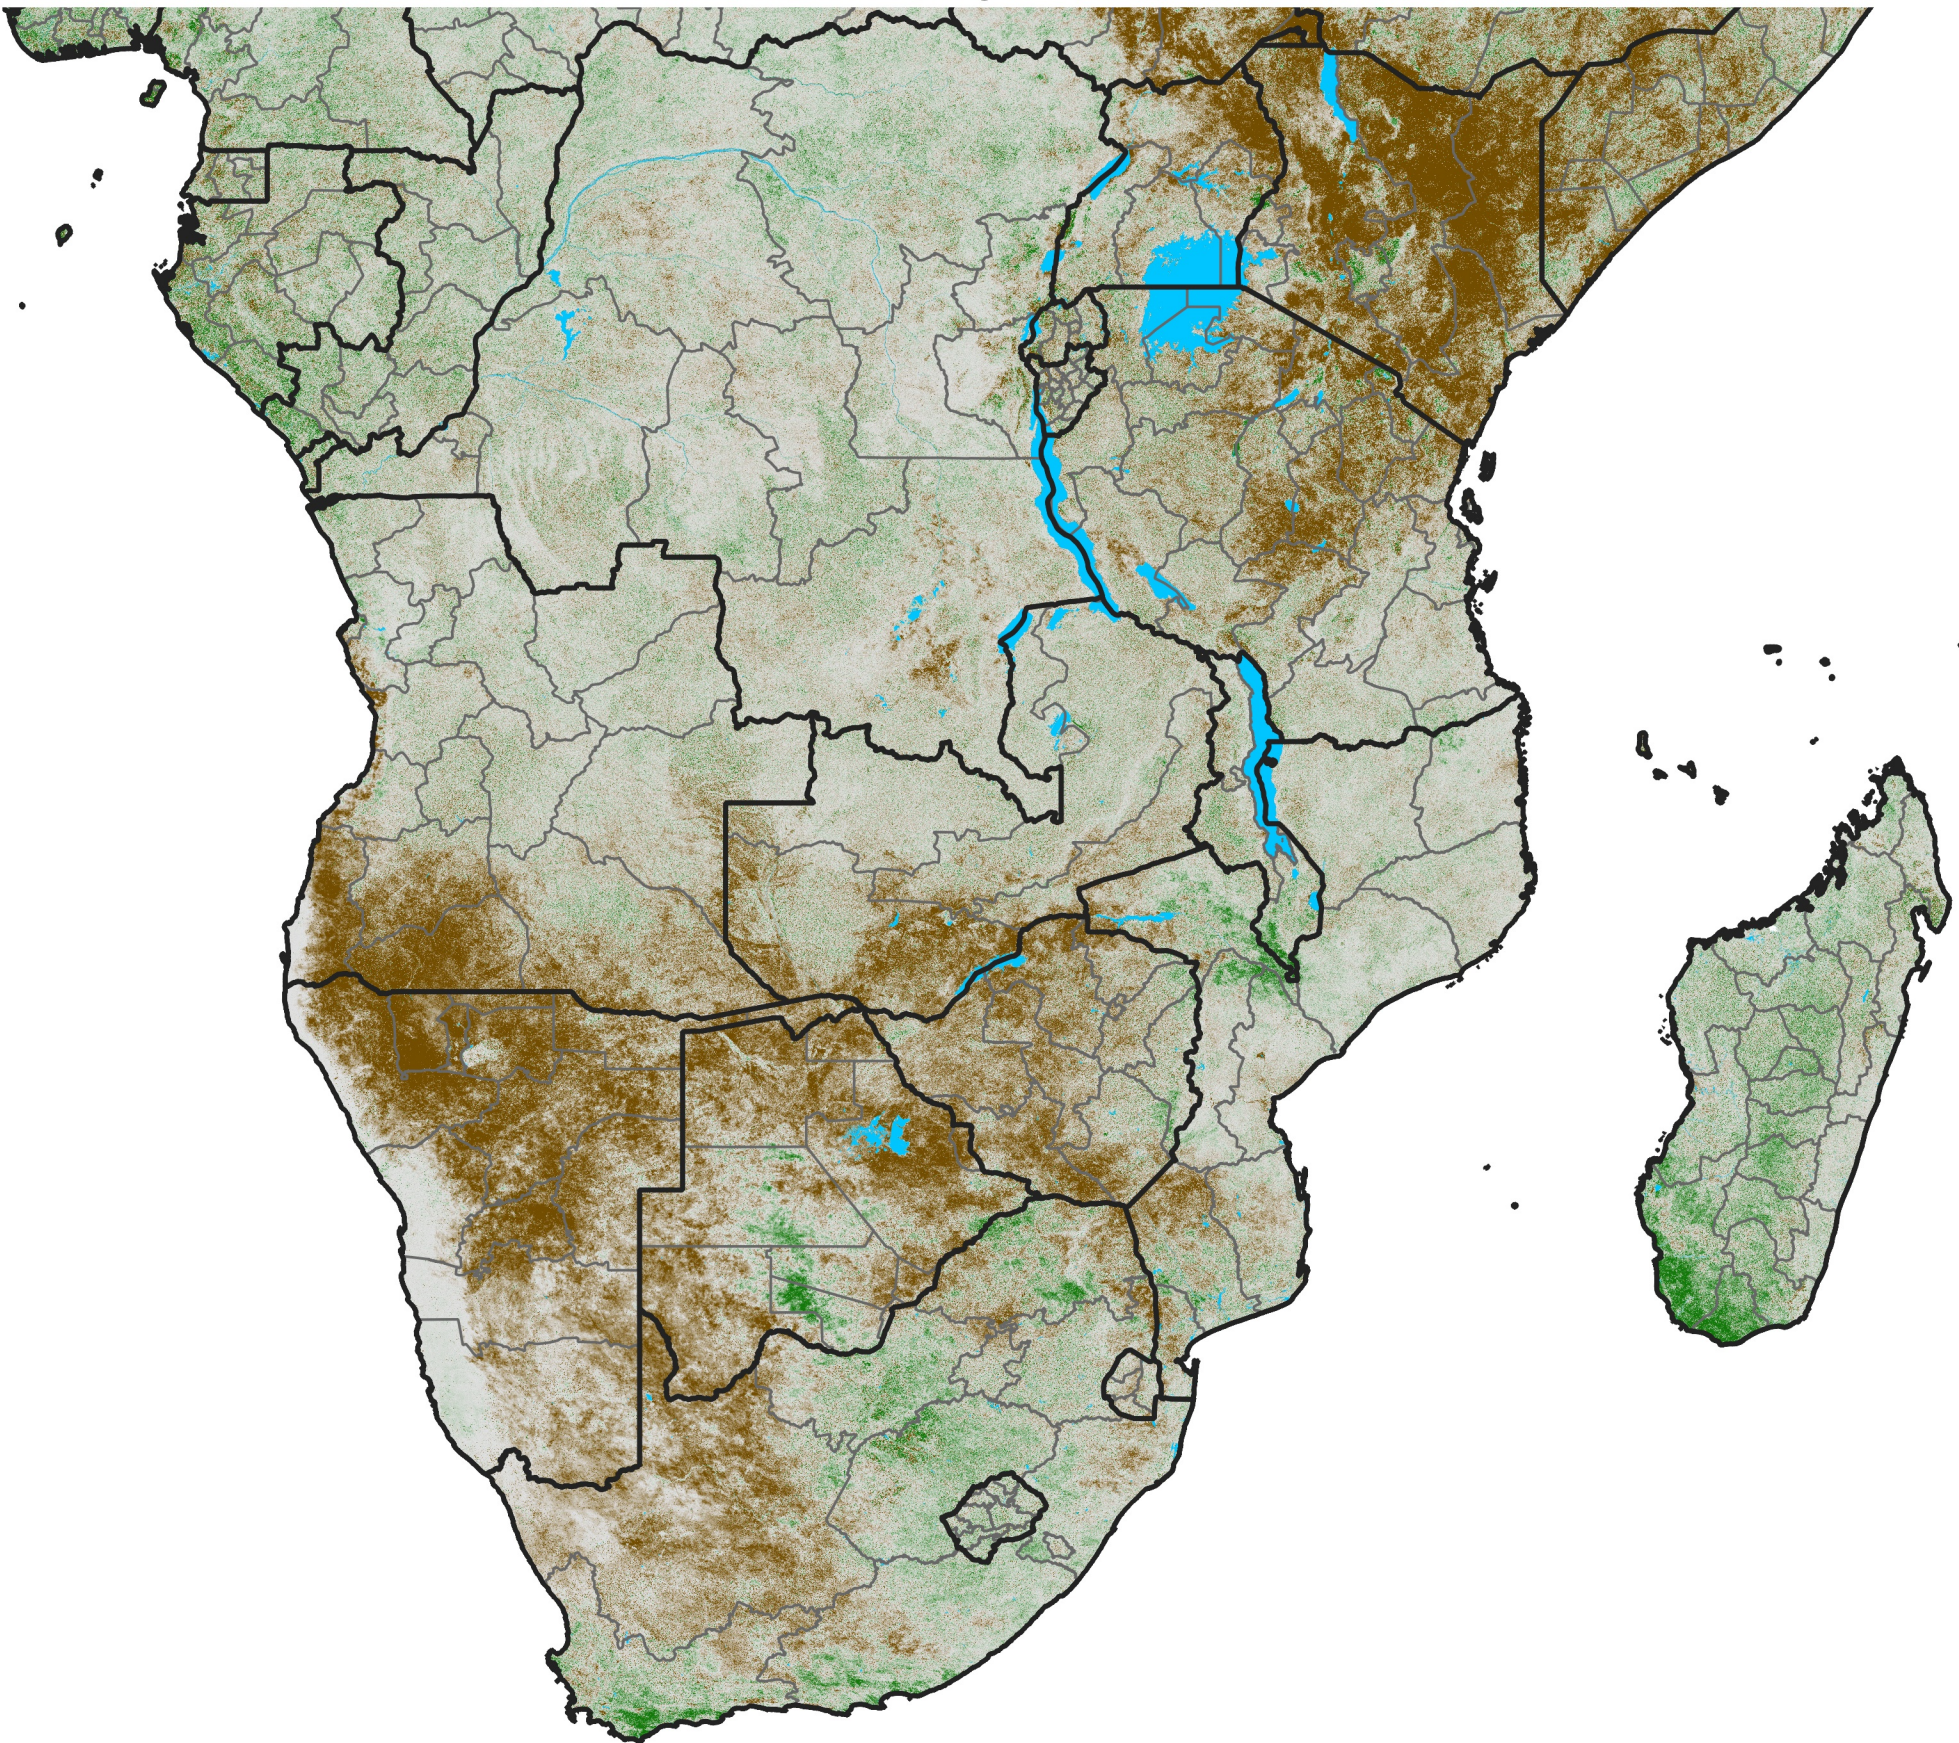

Southern Africa NDVI Difference

2019 minus 2018

Period 14 / May 11 - 20, 2019

NDVI Difference

< -0.3 -0.2 -0.1 -0.05 0.05 0.1 0.2 >0.3

Negative

No Difference

Positive