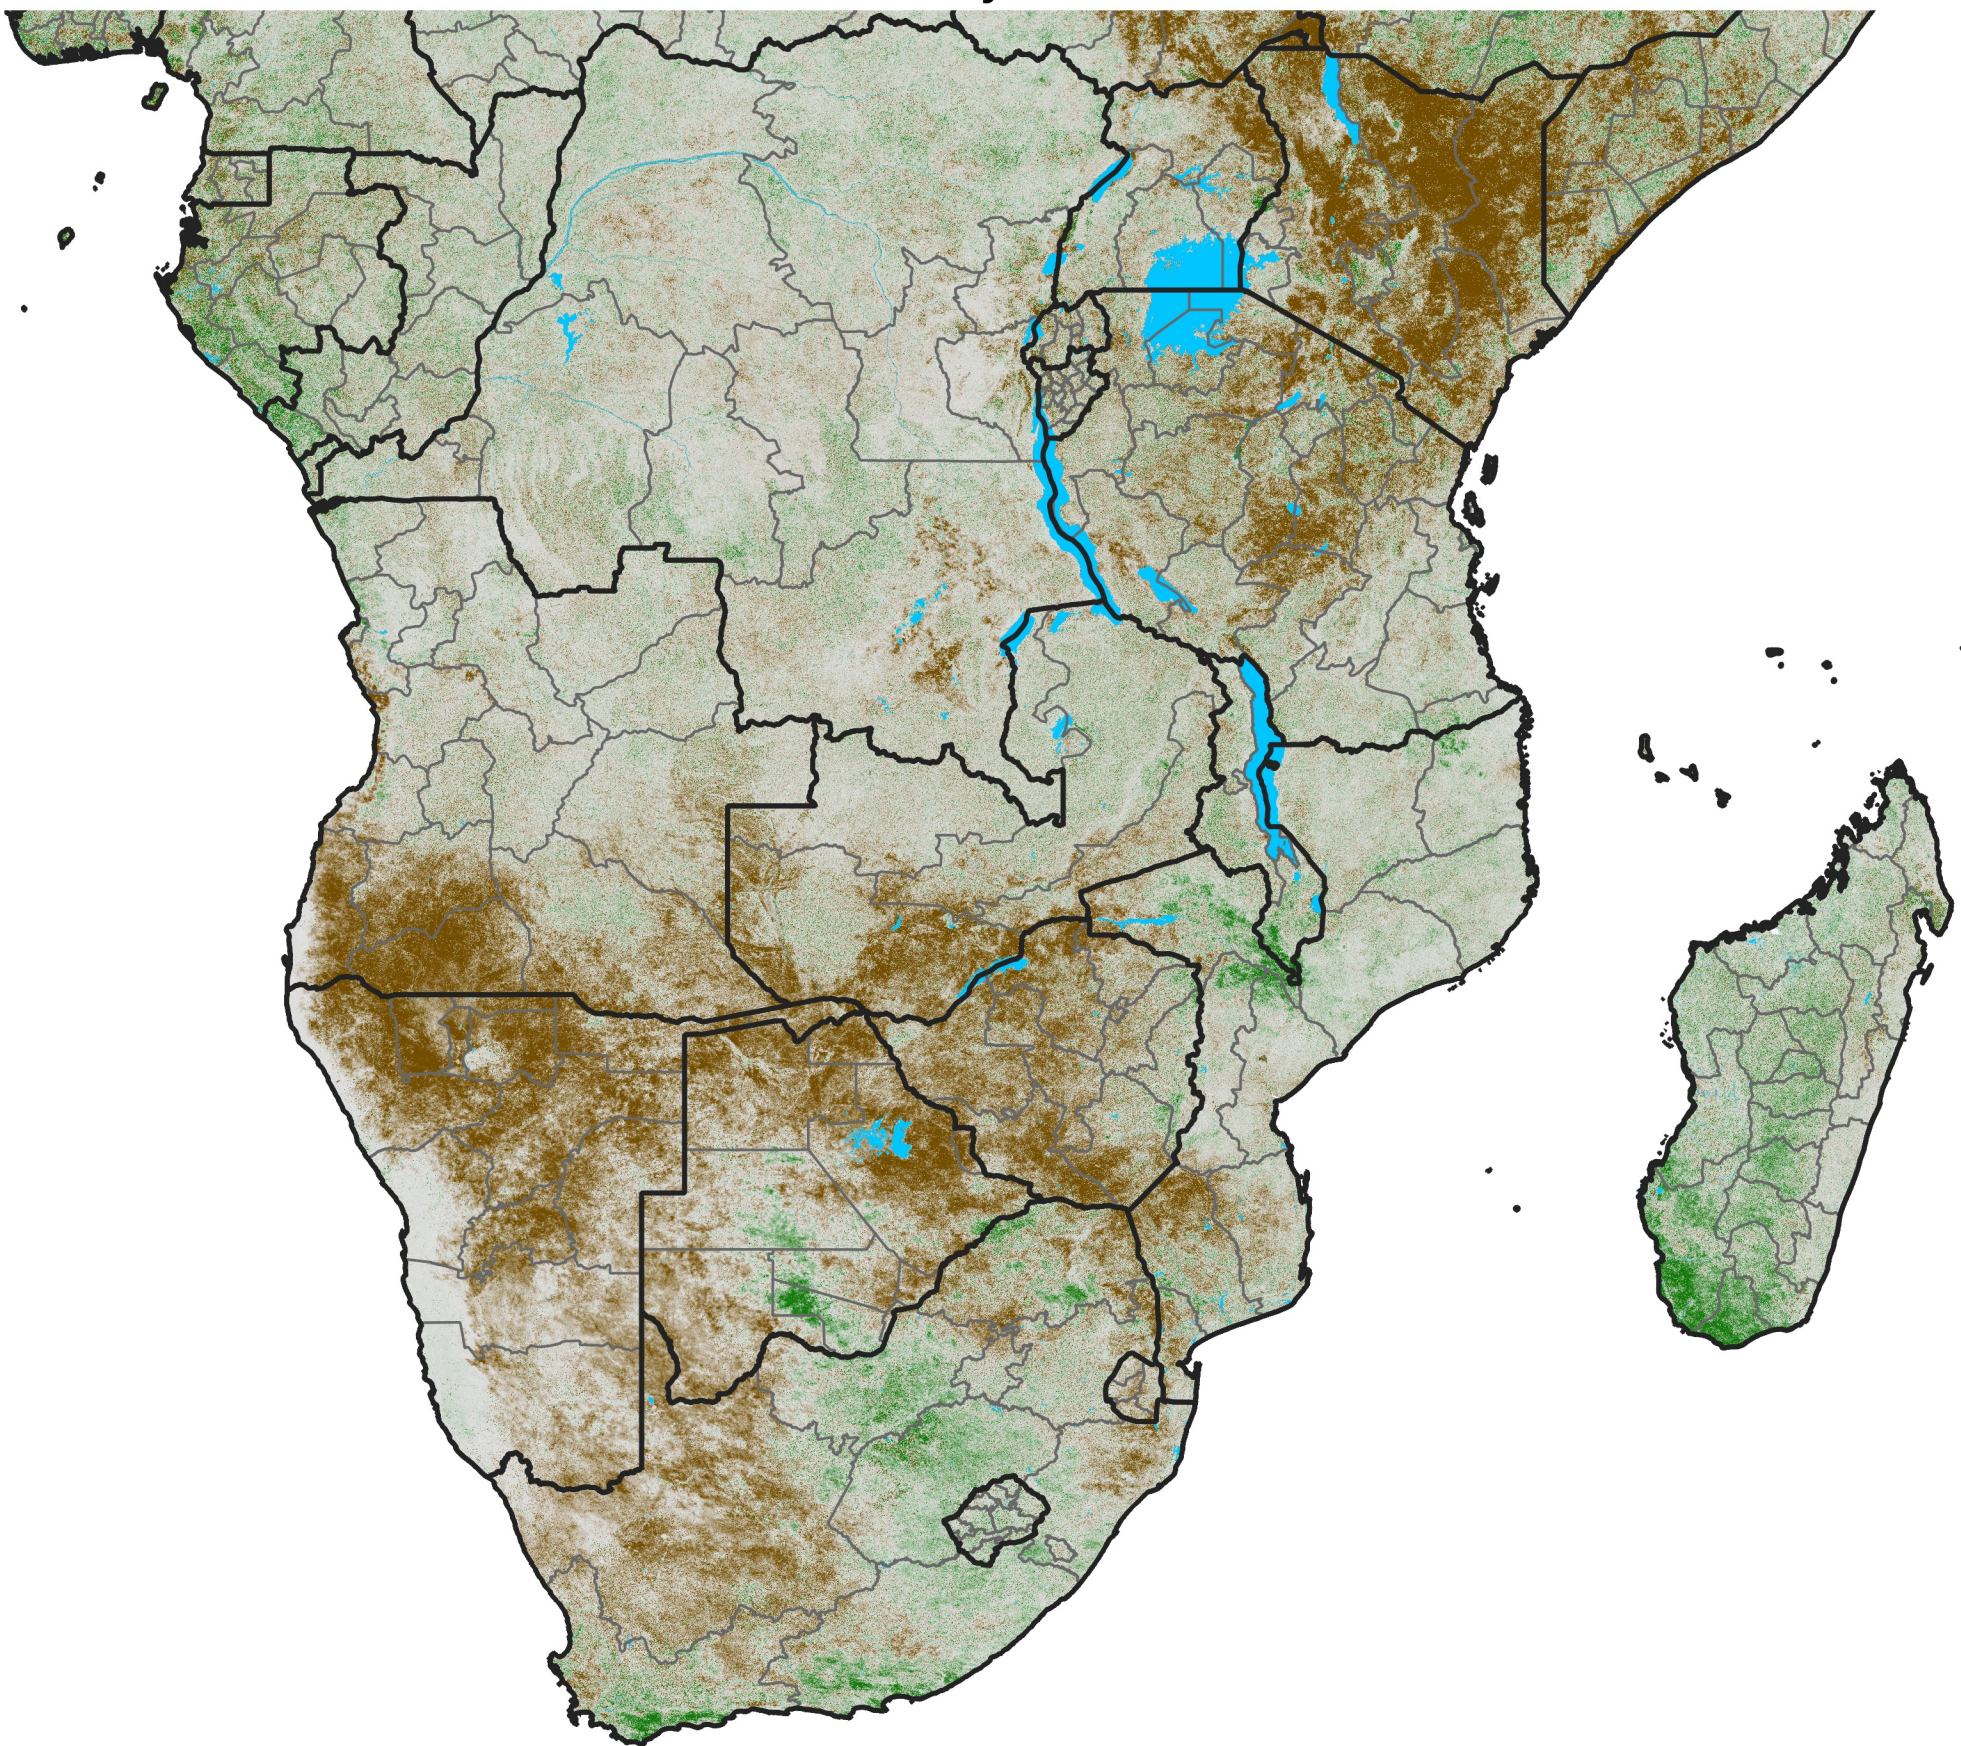

Southern Africa NDVI Difference

2019 minus 2018

Period 15 / May 21 - 31, 2019

NDVI Difference

<math>< -0.3</math> -0.2 -0.1 -0.05 0.05 0.1 0.2 > 0.3

Negative

No Difference

Positive