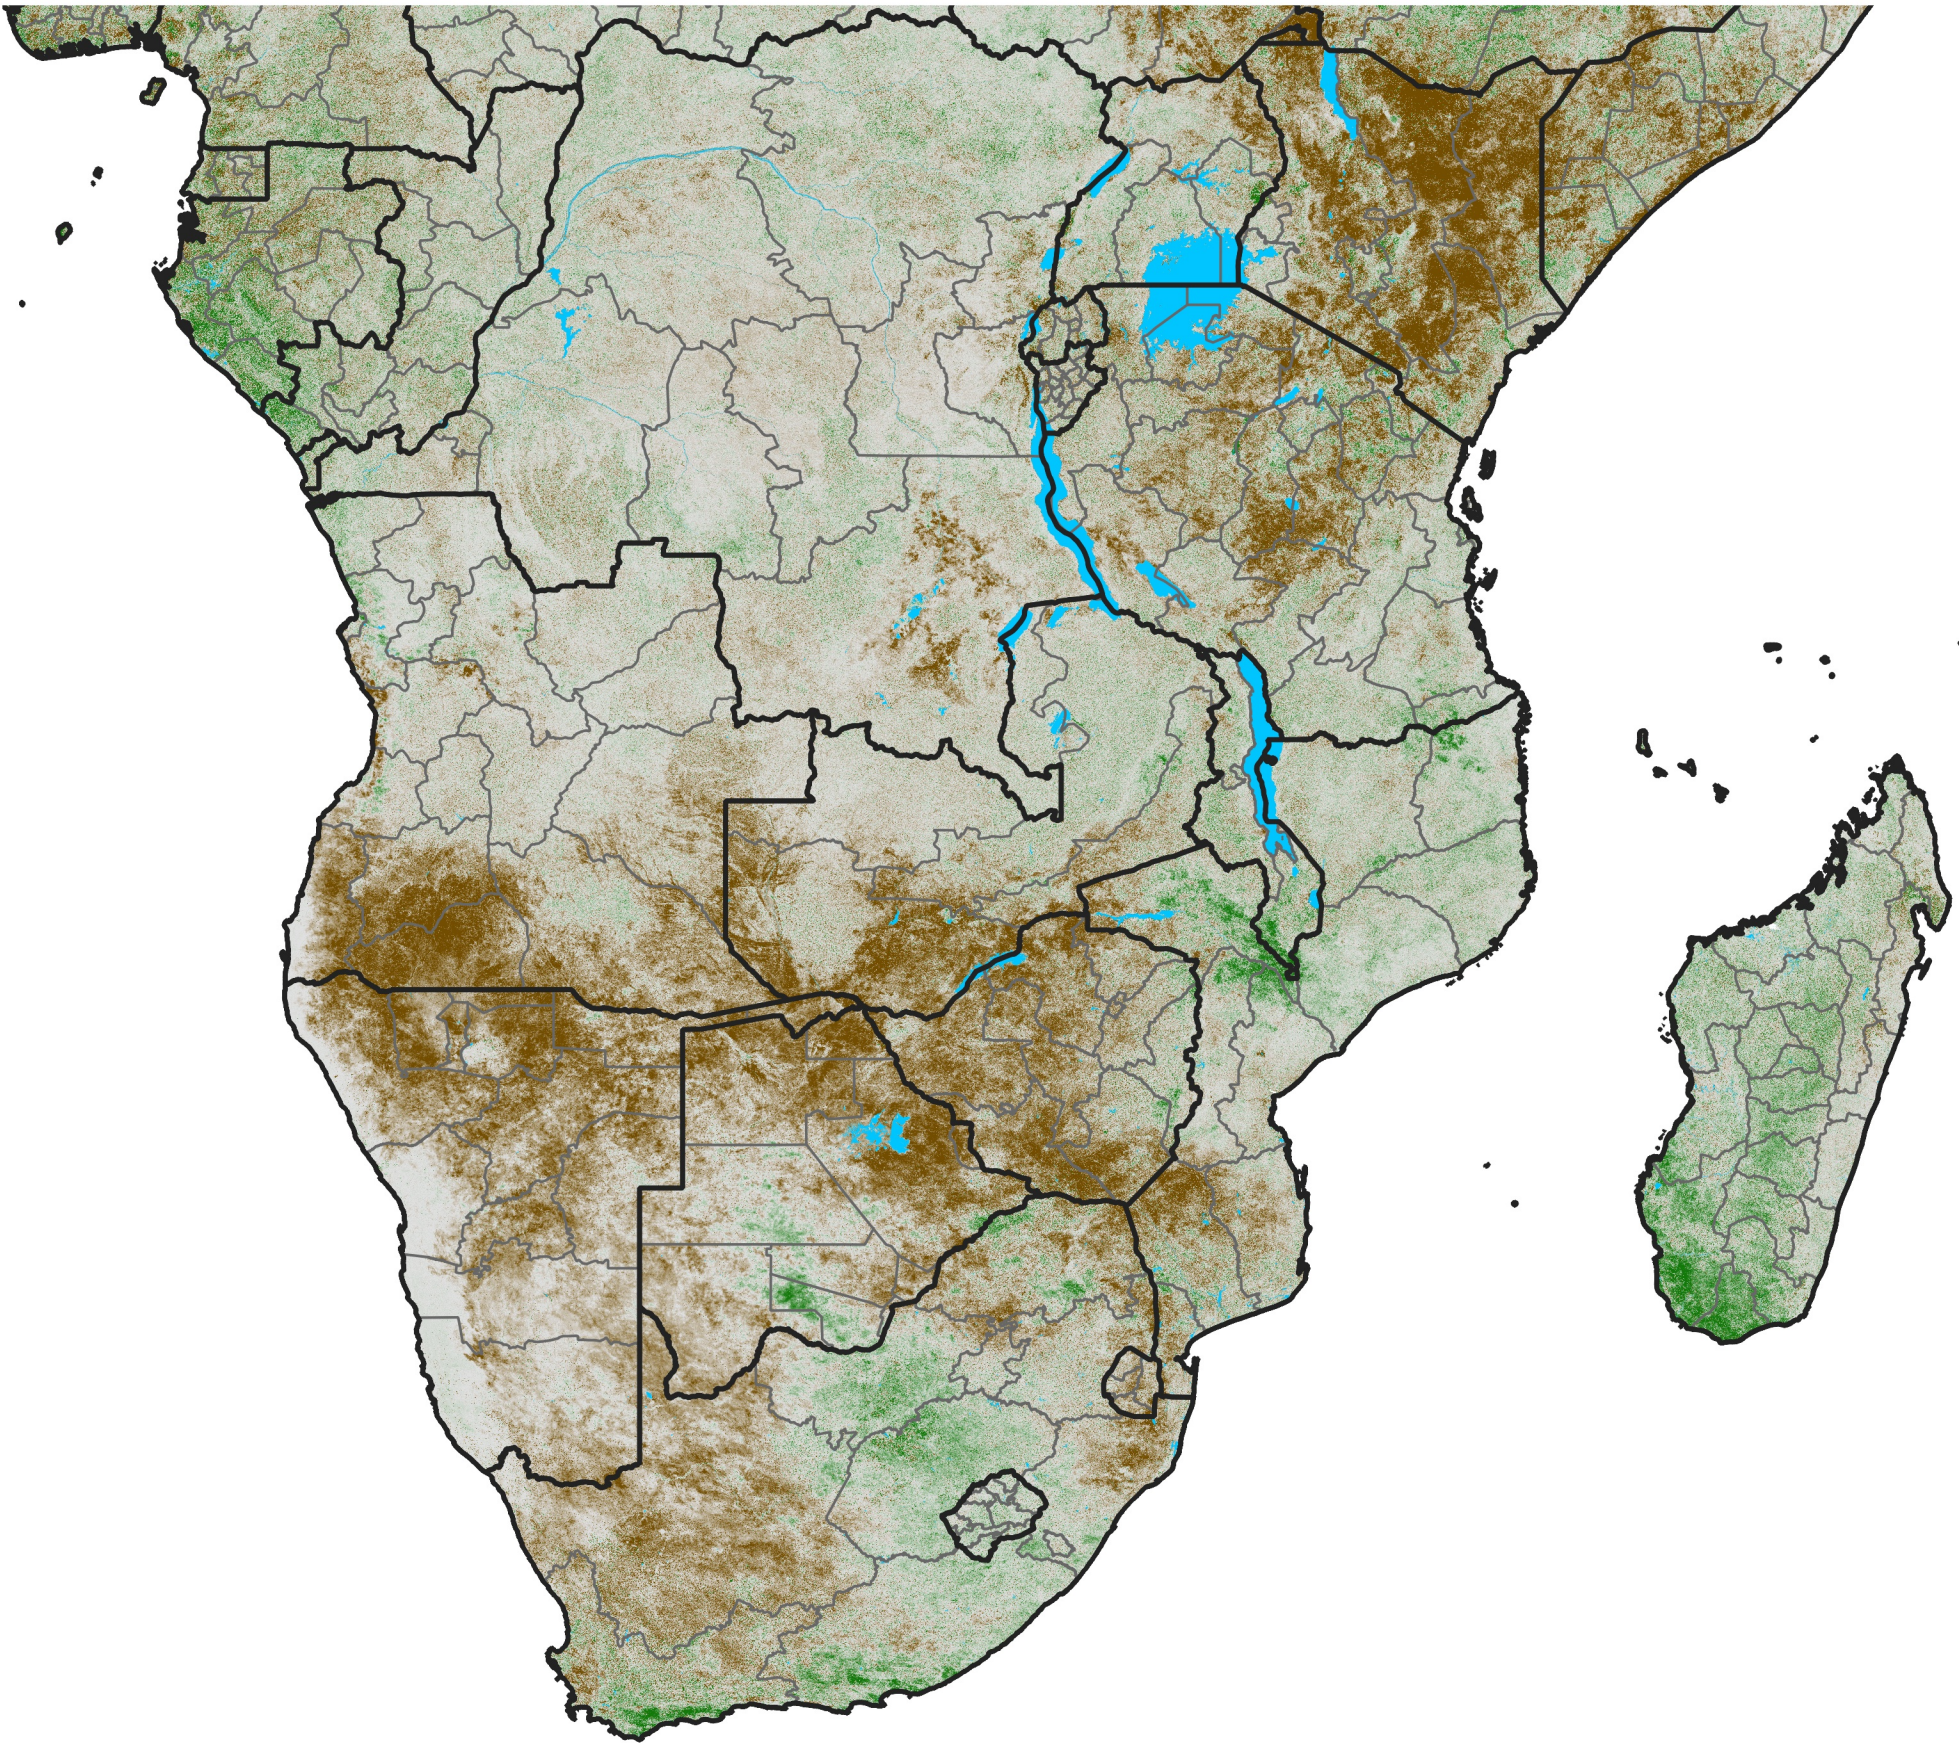

# Southern Africa

## NDVI Difference

2019 minus 2018

Period 16 / June 01 - 10, 2019

### NDVI Difference

< -0.3   -0.2   -0.1   -0.05   0.05   0.1   0.2   > 0.3

Negative

No Difference

Positive