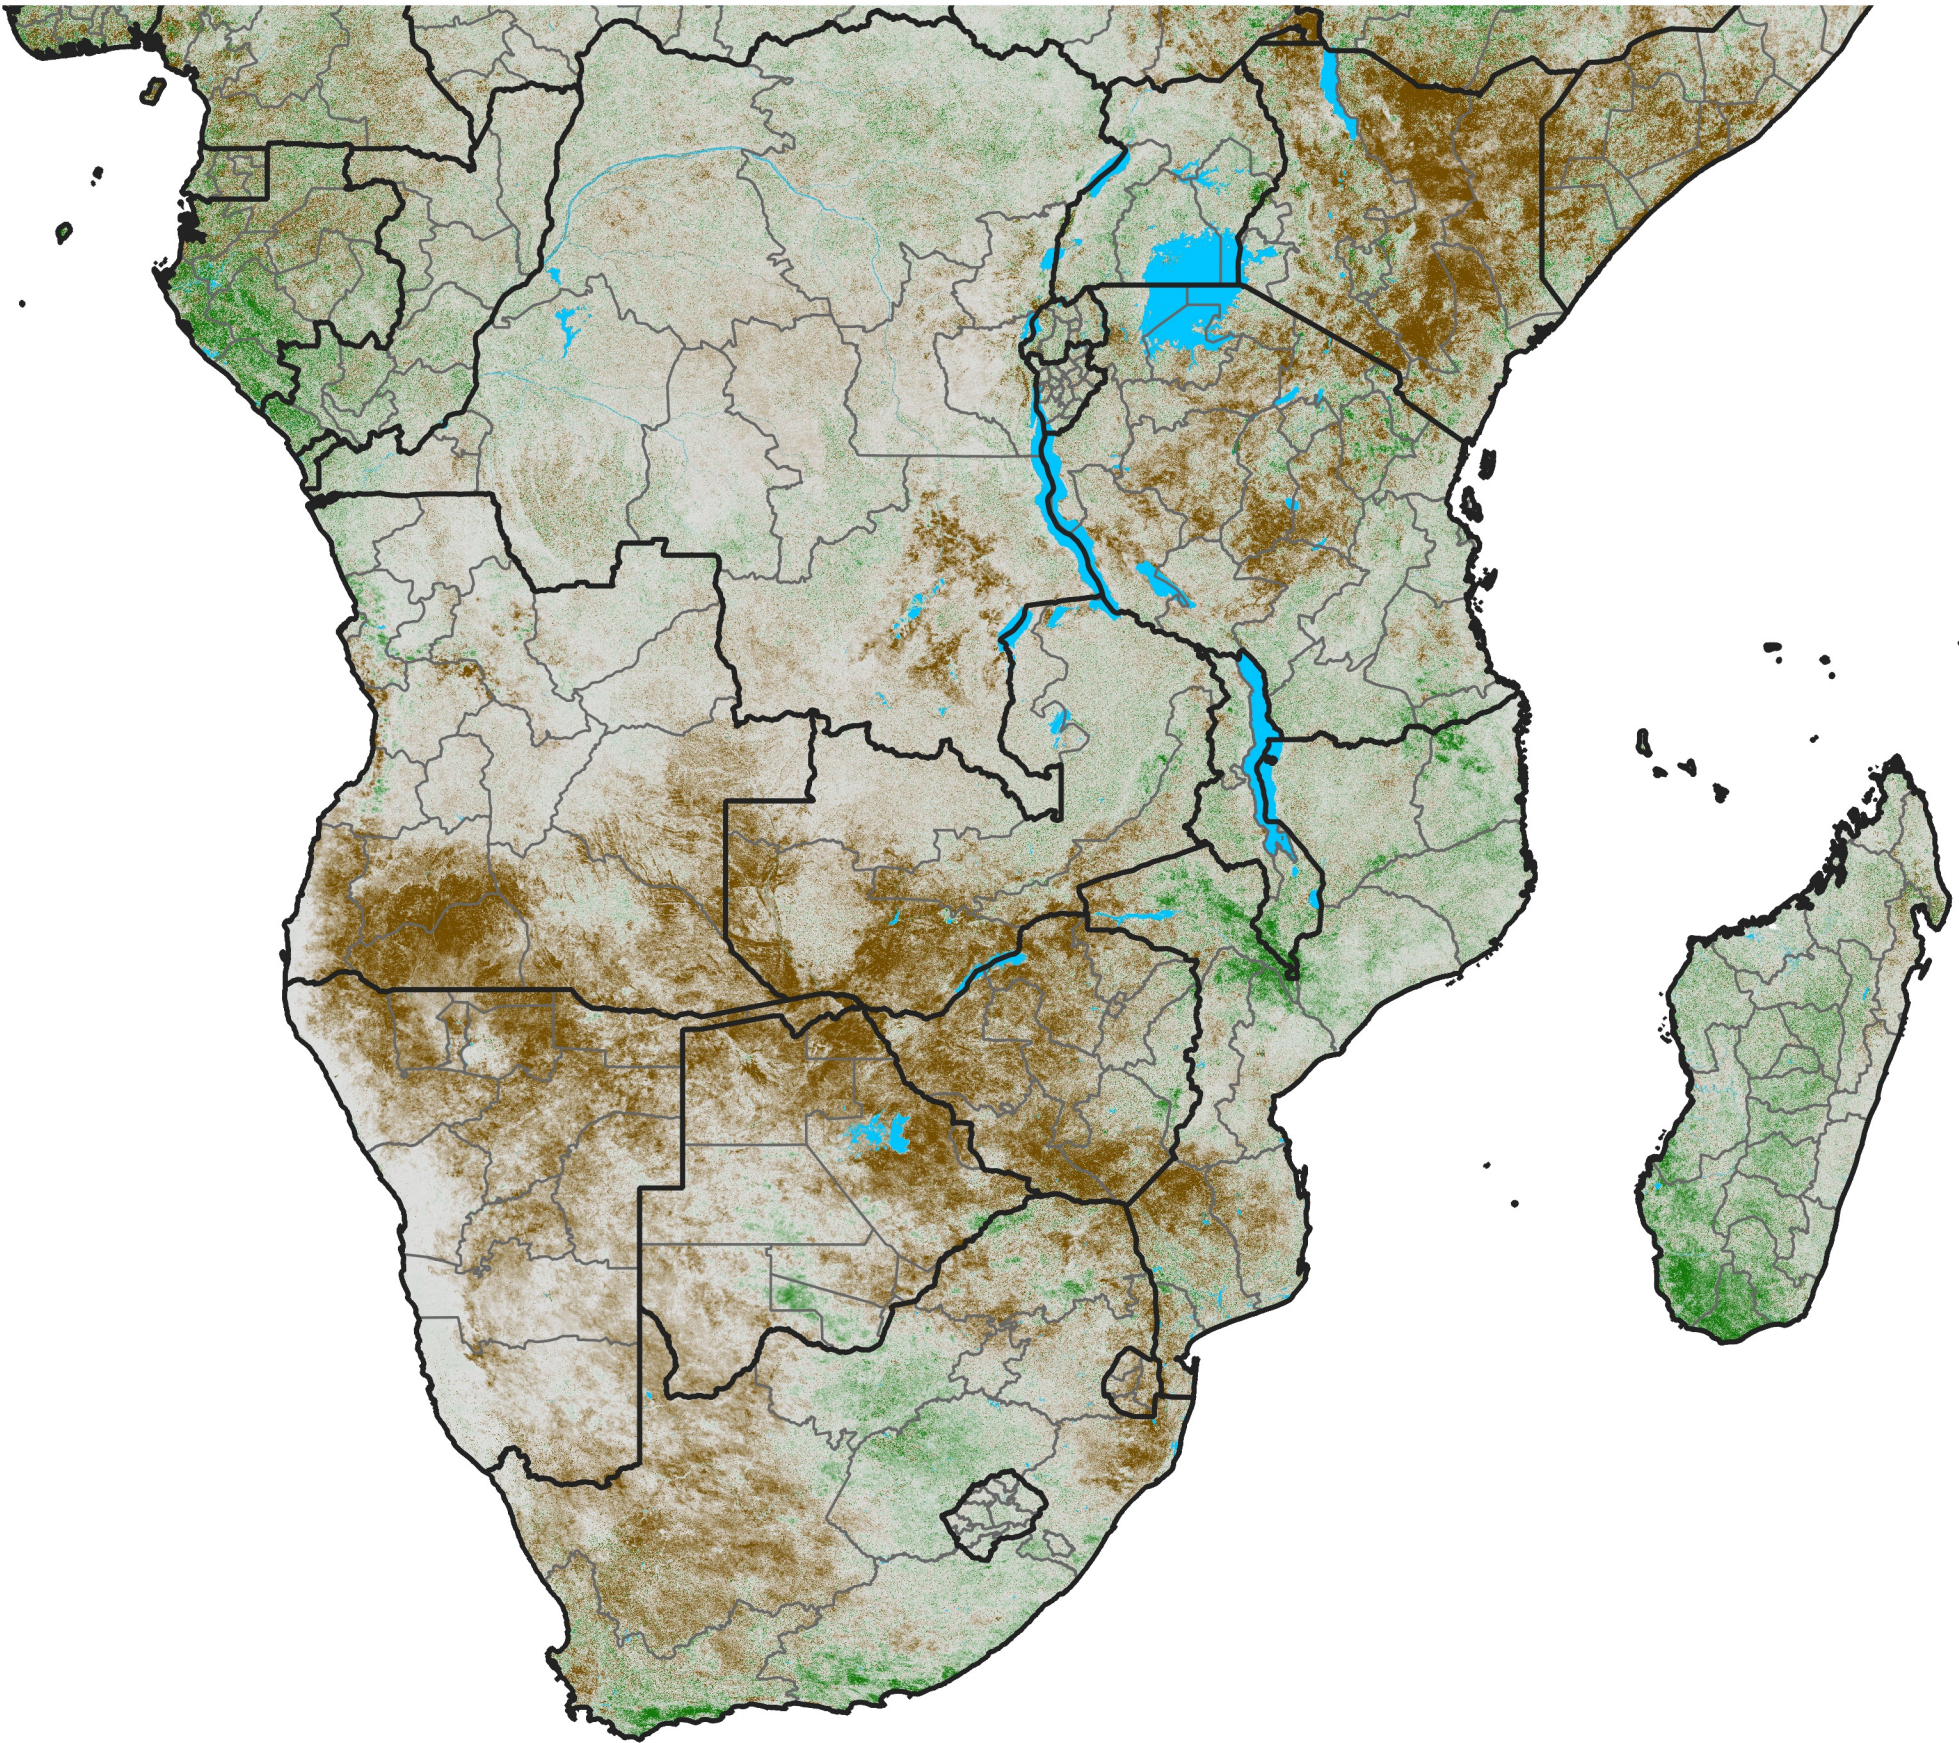

Southern Africa

NDVI Difference

2019 minus 2018

Period 17 / June 11 - 20, 2019

NDVI Difference

< -0.3 -0.2 -0.1 -0.05 0.05 0.1 0.2 > 0.3

Negative

No Difference