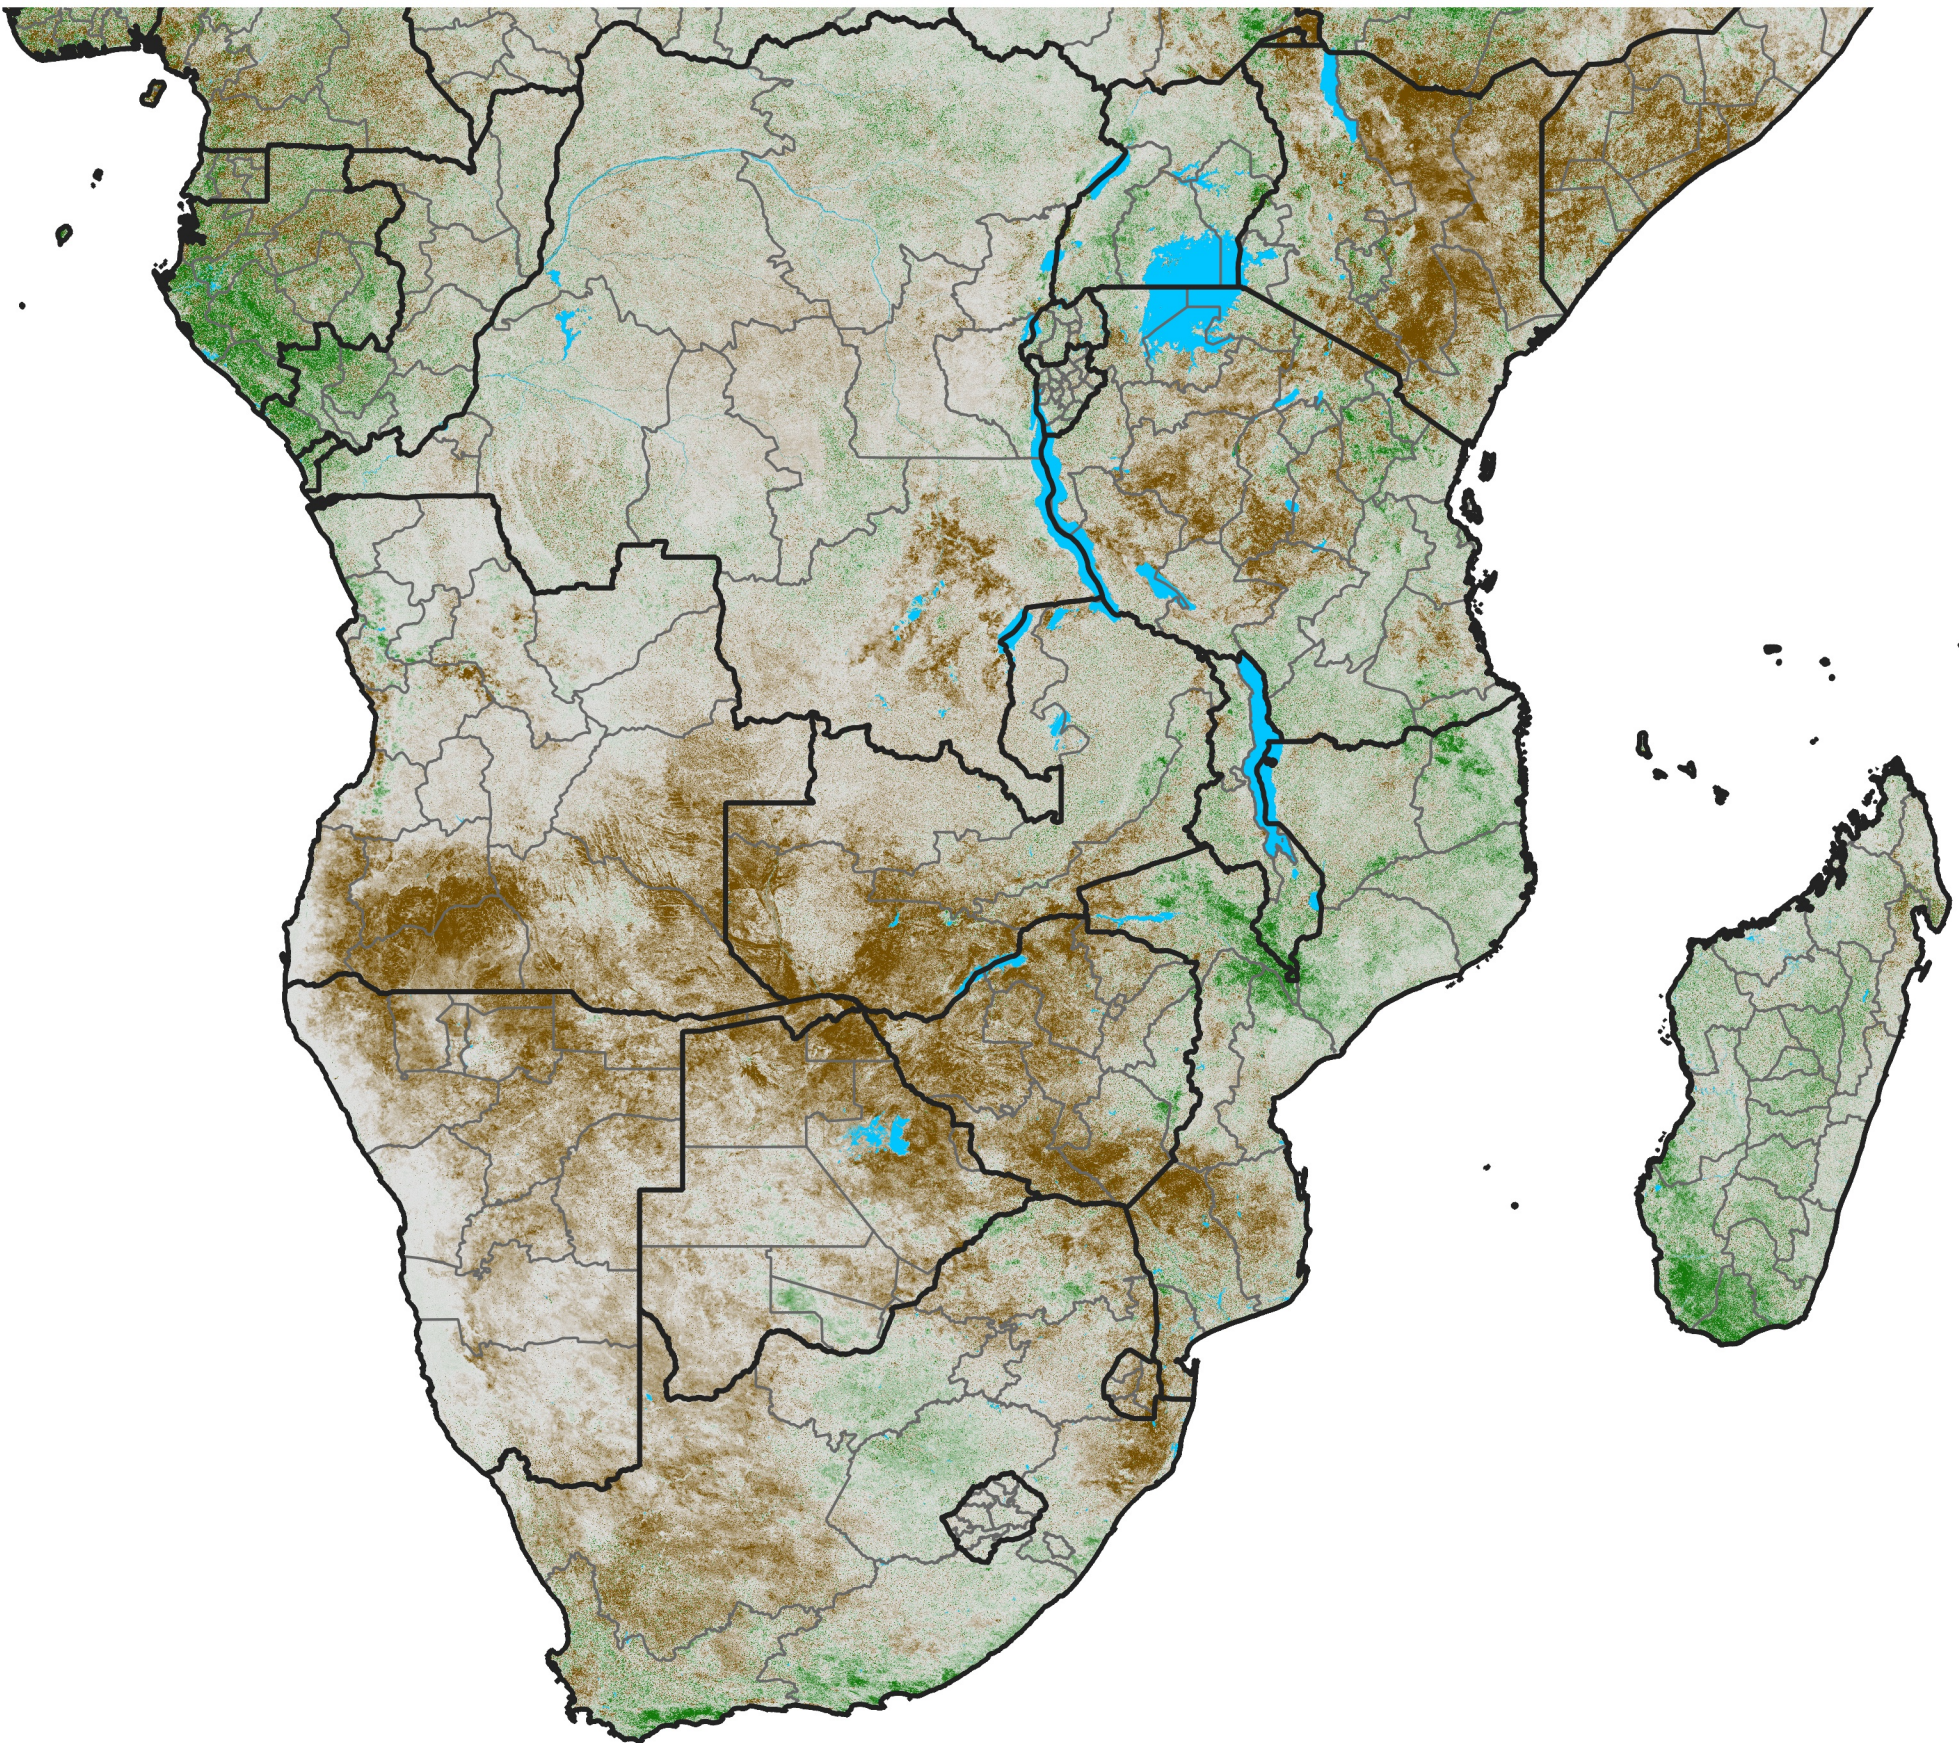

Southern Africa NDVI Difference

2019 minus 2018

Period 18 / June 21 - 30, 2019

NDVI Difference

< -0.3 -0.2 -0.1 -0.05 0.05 0.1 0.2 > 0.3

Negative

No Difference

Positive