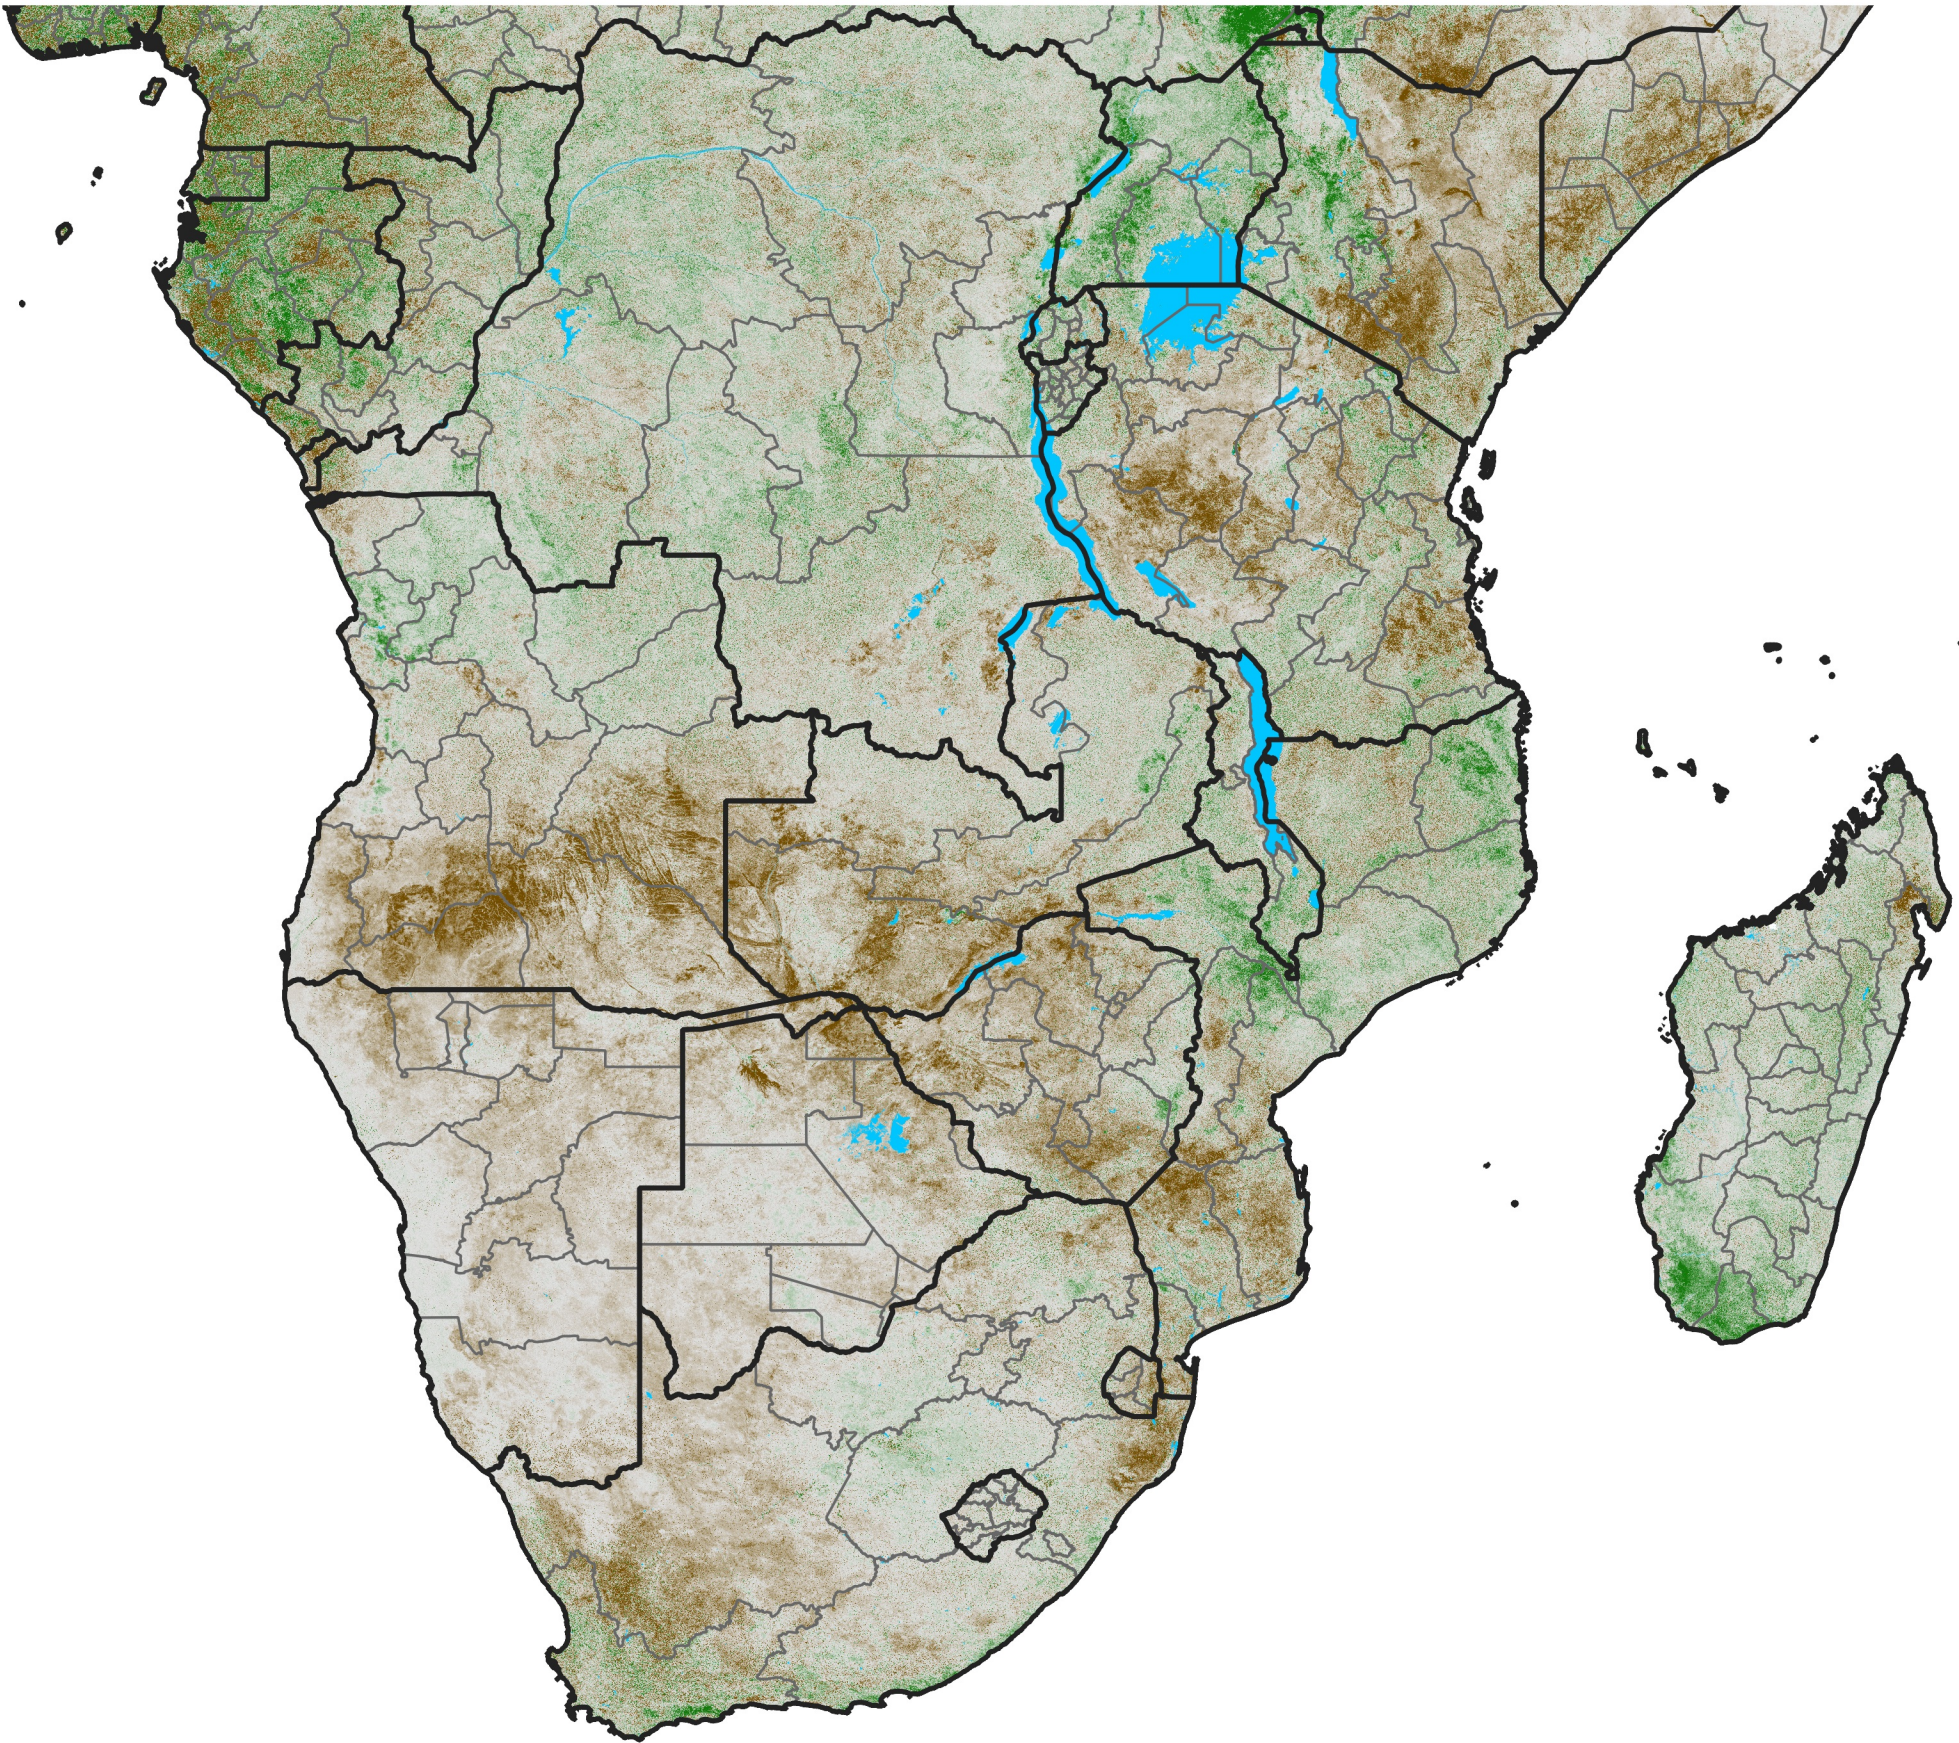

Southern Africa

NDVI Difference

2019 minus 2018

Period 22 / August 01 - 10, 2019

NDVI Difference

<math>< -0.3</math> -0.2 -0.1 -0.05 0.05 0.1 0.2 > 0.3

Negative

No Difference