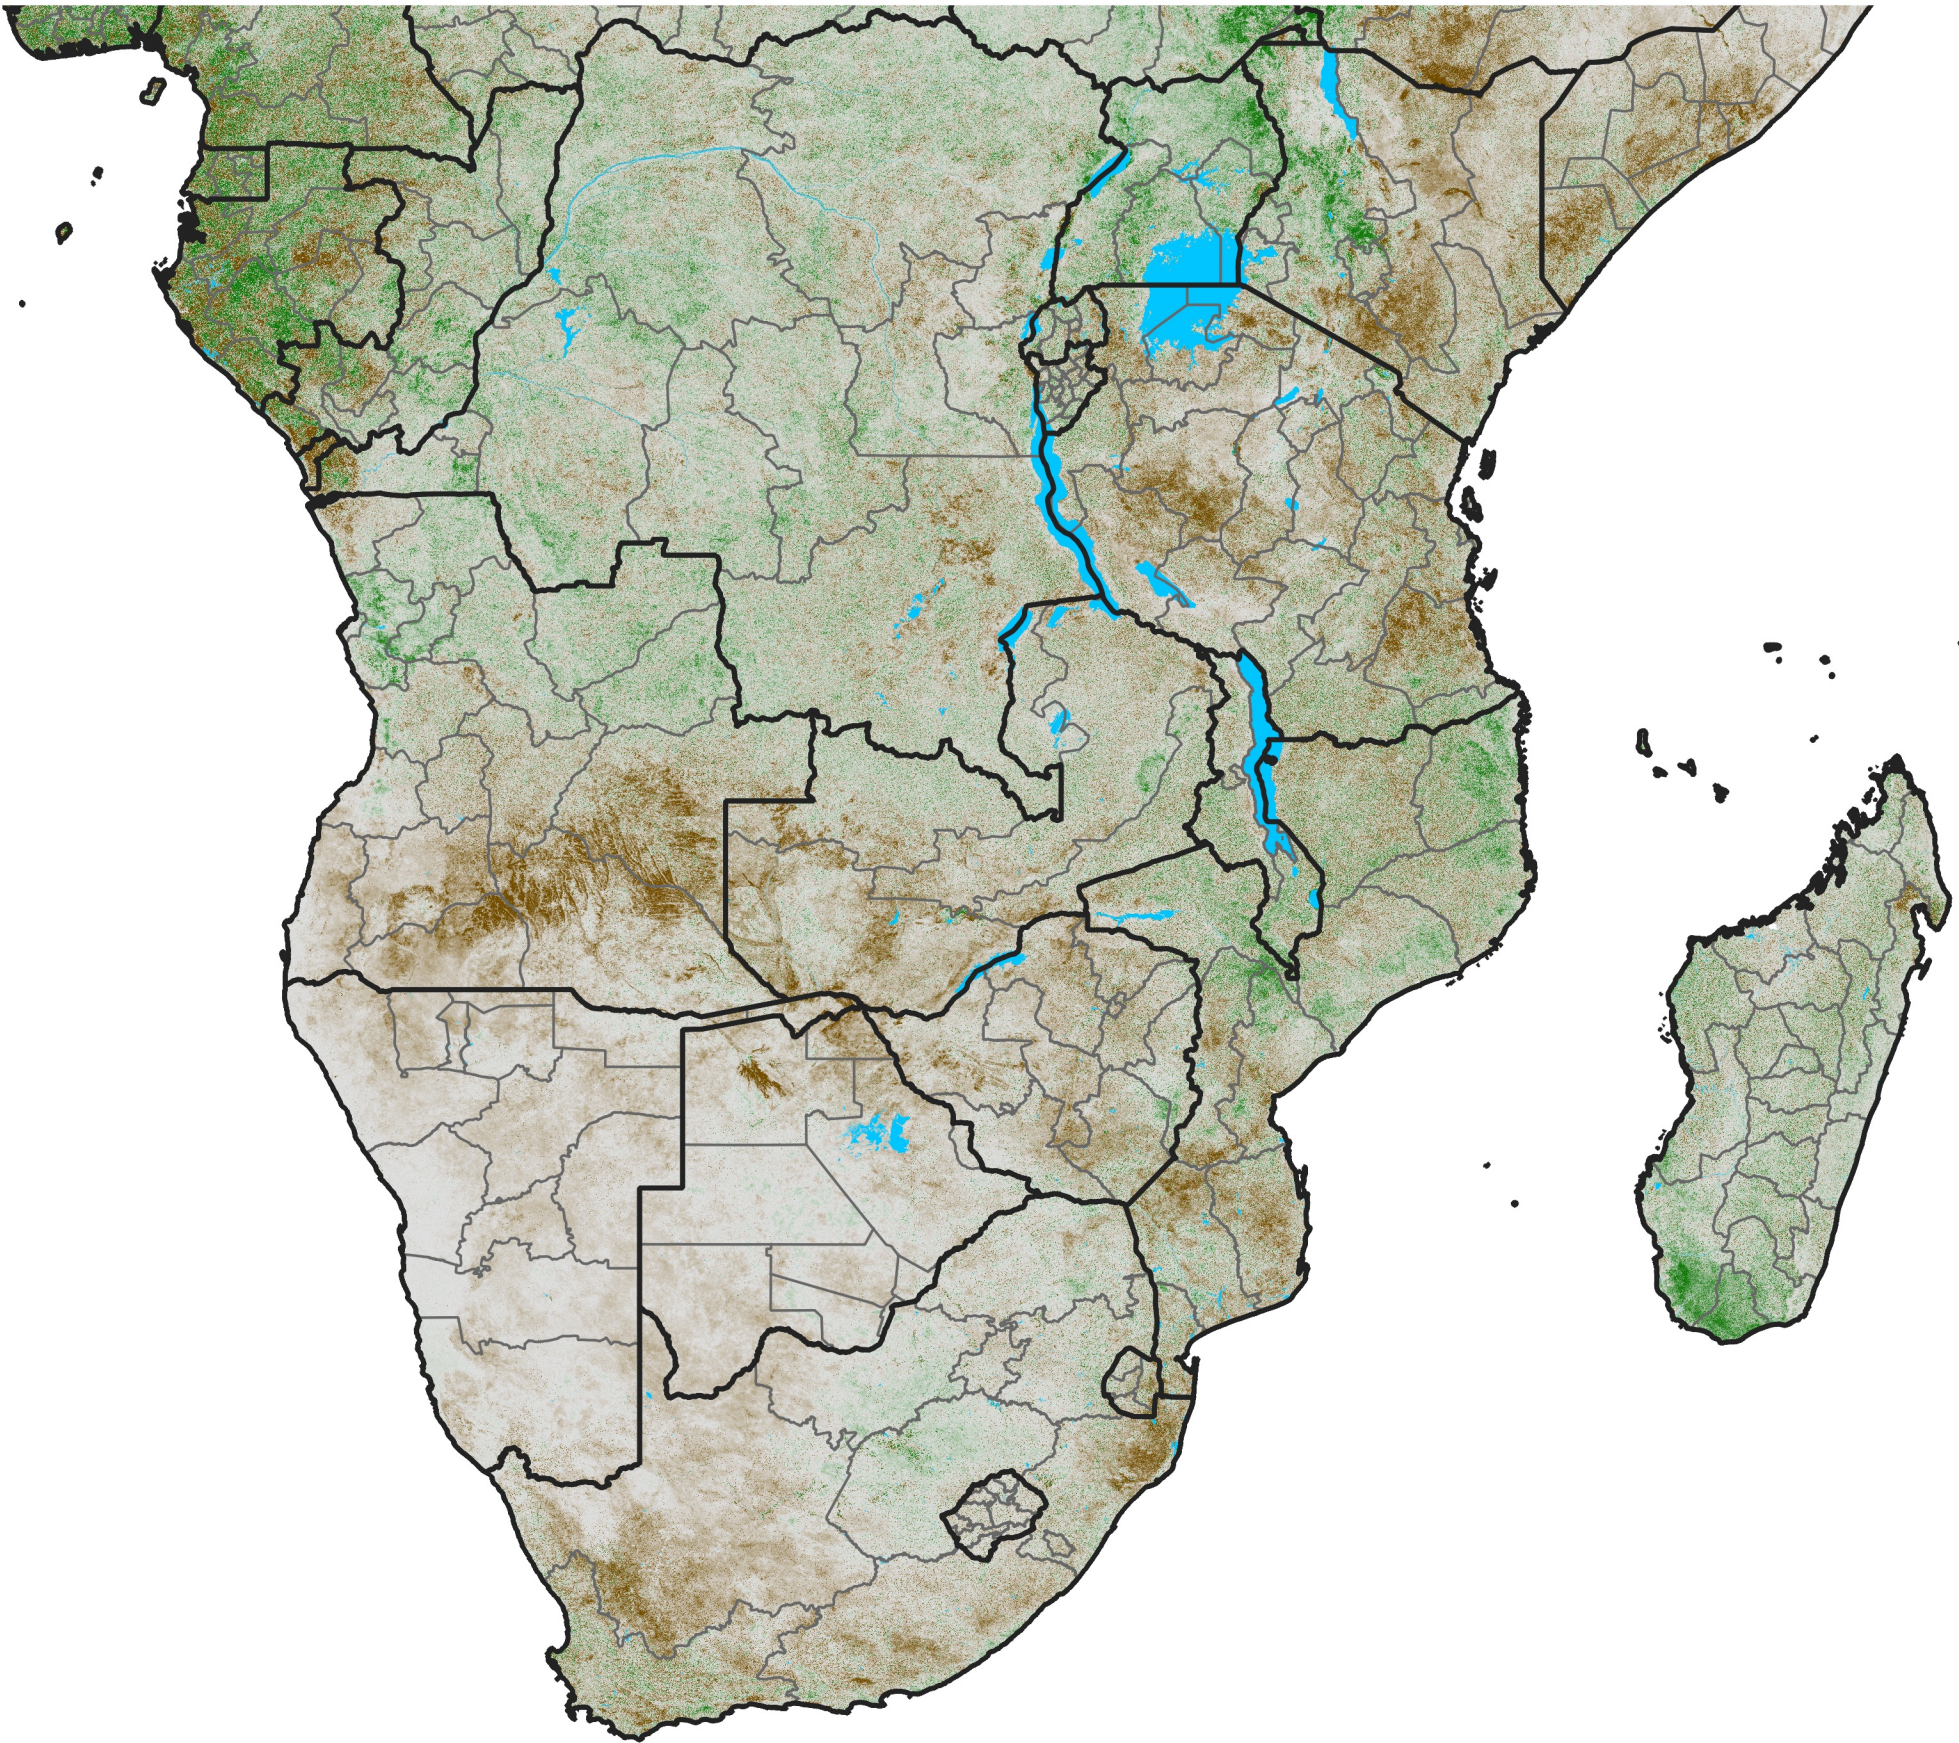

# Southern Africa

## NDVI Difference

2019 minus 2018

Period 24 / August 21 - 31, 2019

### NDVI Difference

< -0.3   -0.2   -0.1   -0.05   0.05   0.1   0.2   > 0.3

Negative

No Difference

Positive