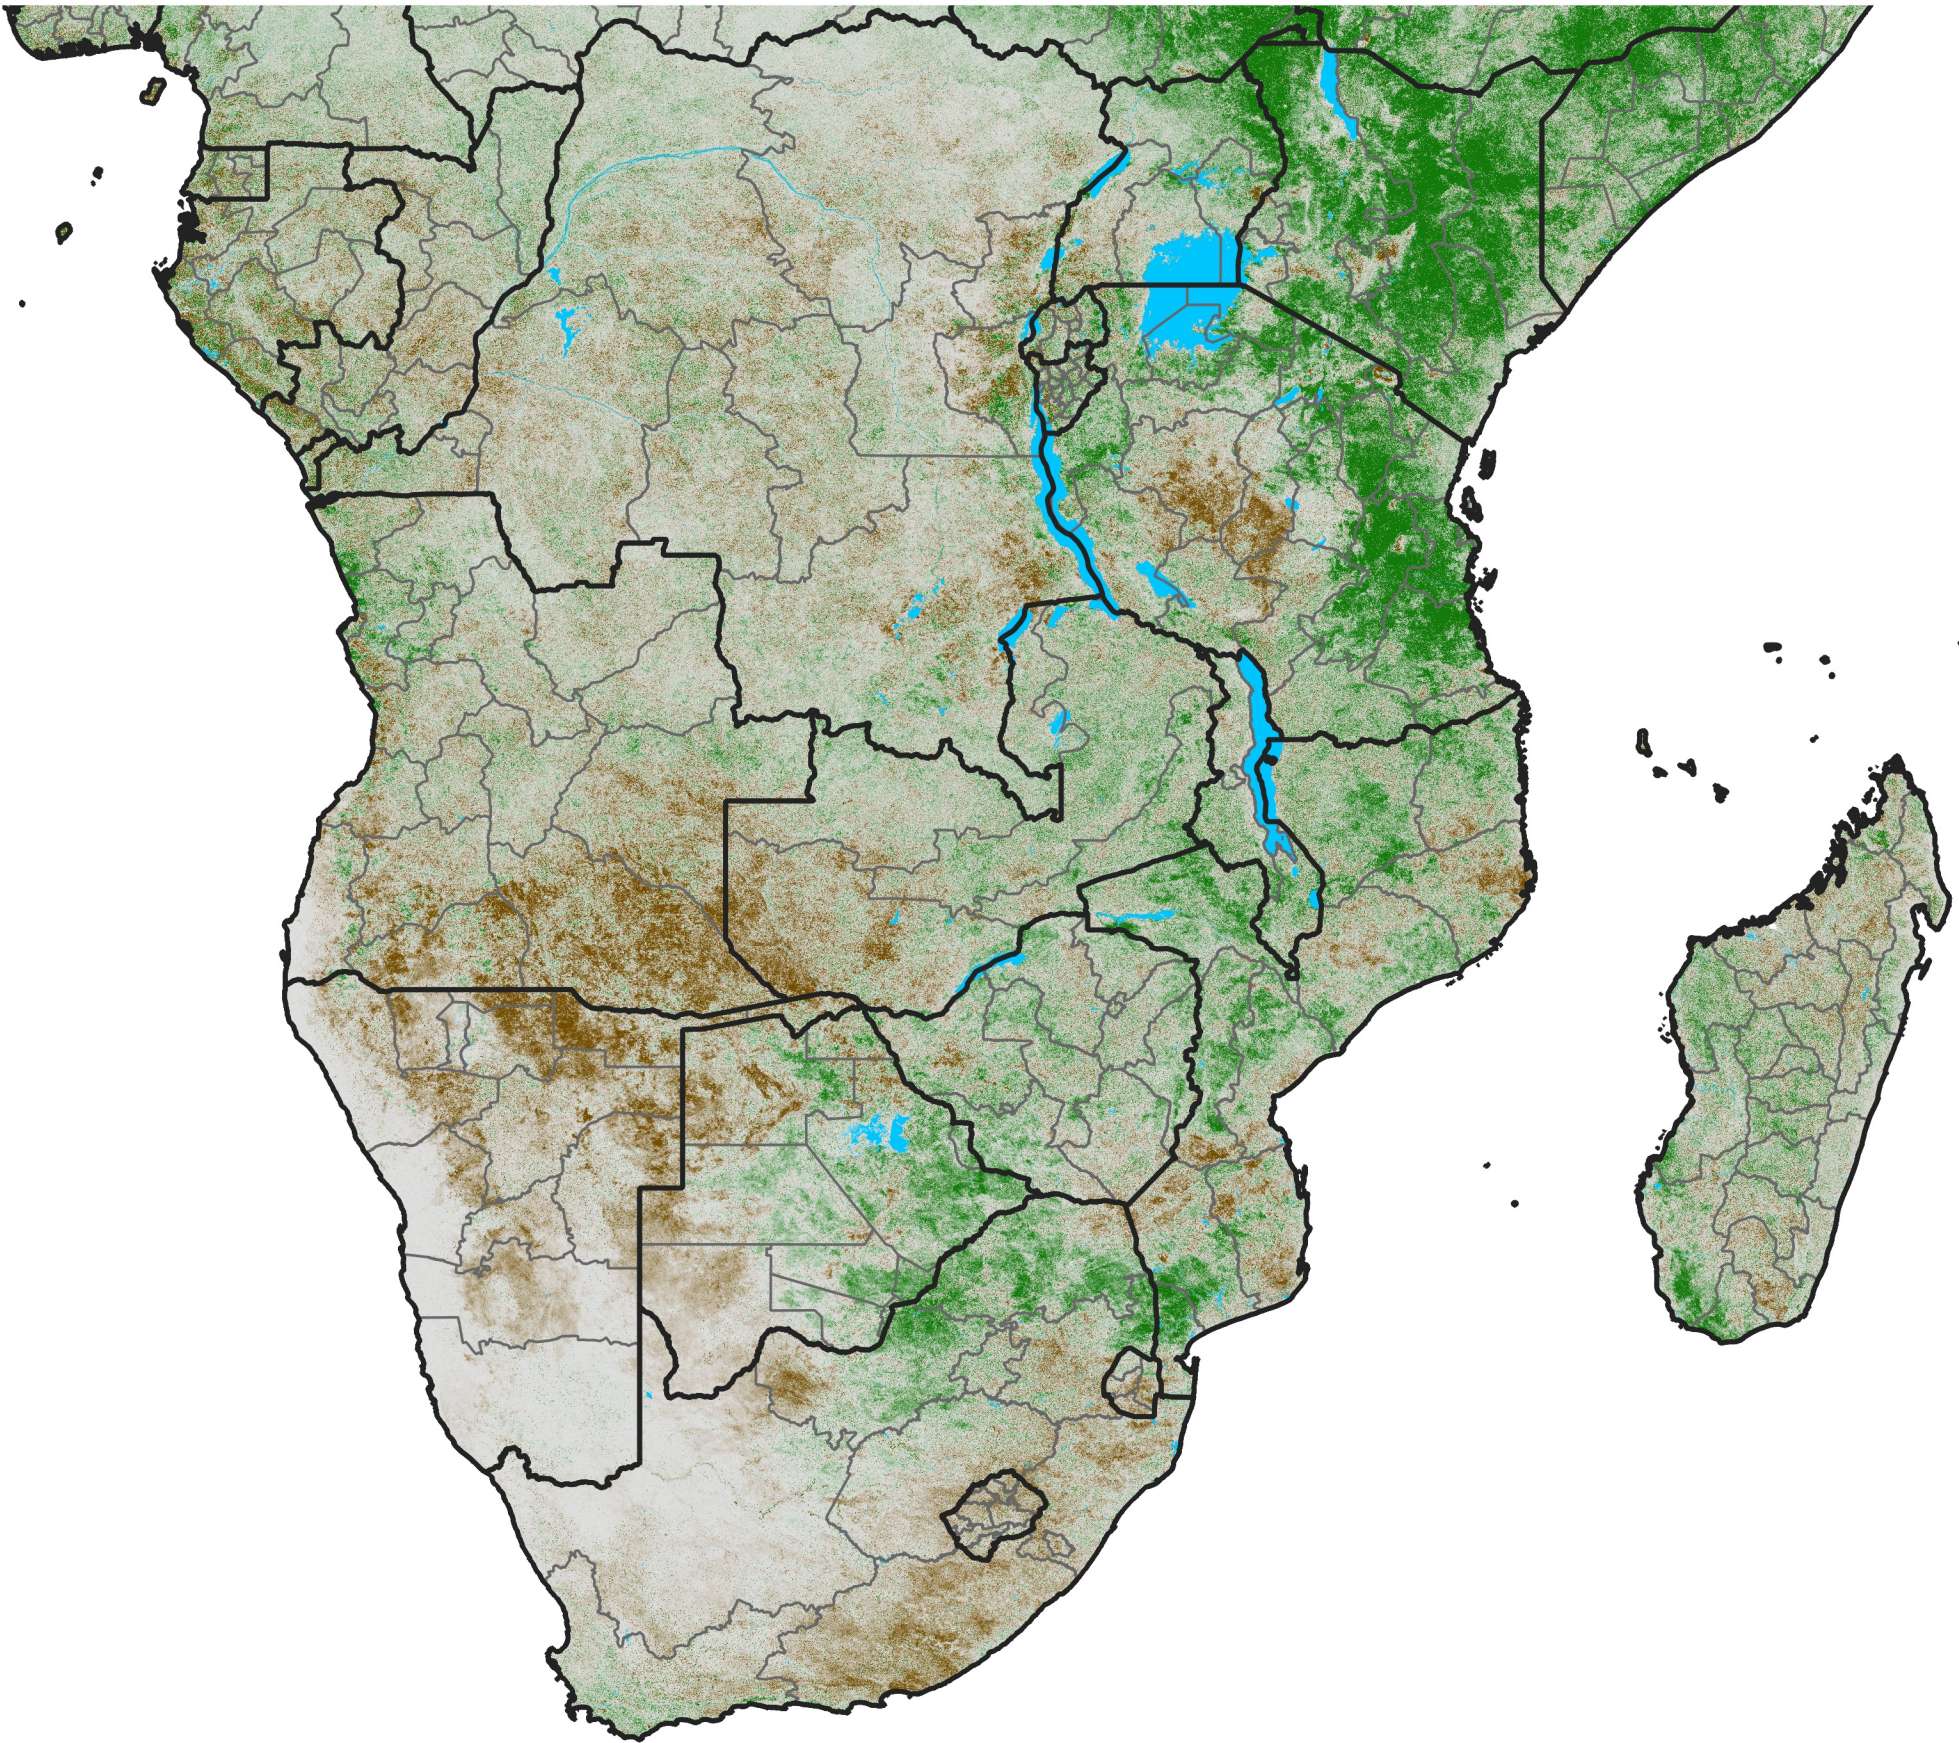

Southern Africa

NDVI Difference

2019 minus 2018

Period 32 / November 11 - 20, 2019

NDVI Difference

< -0.3 -0.2 -0.1 -0.05 0.05 0.1 0.2 >0.3

Negative

No Difference