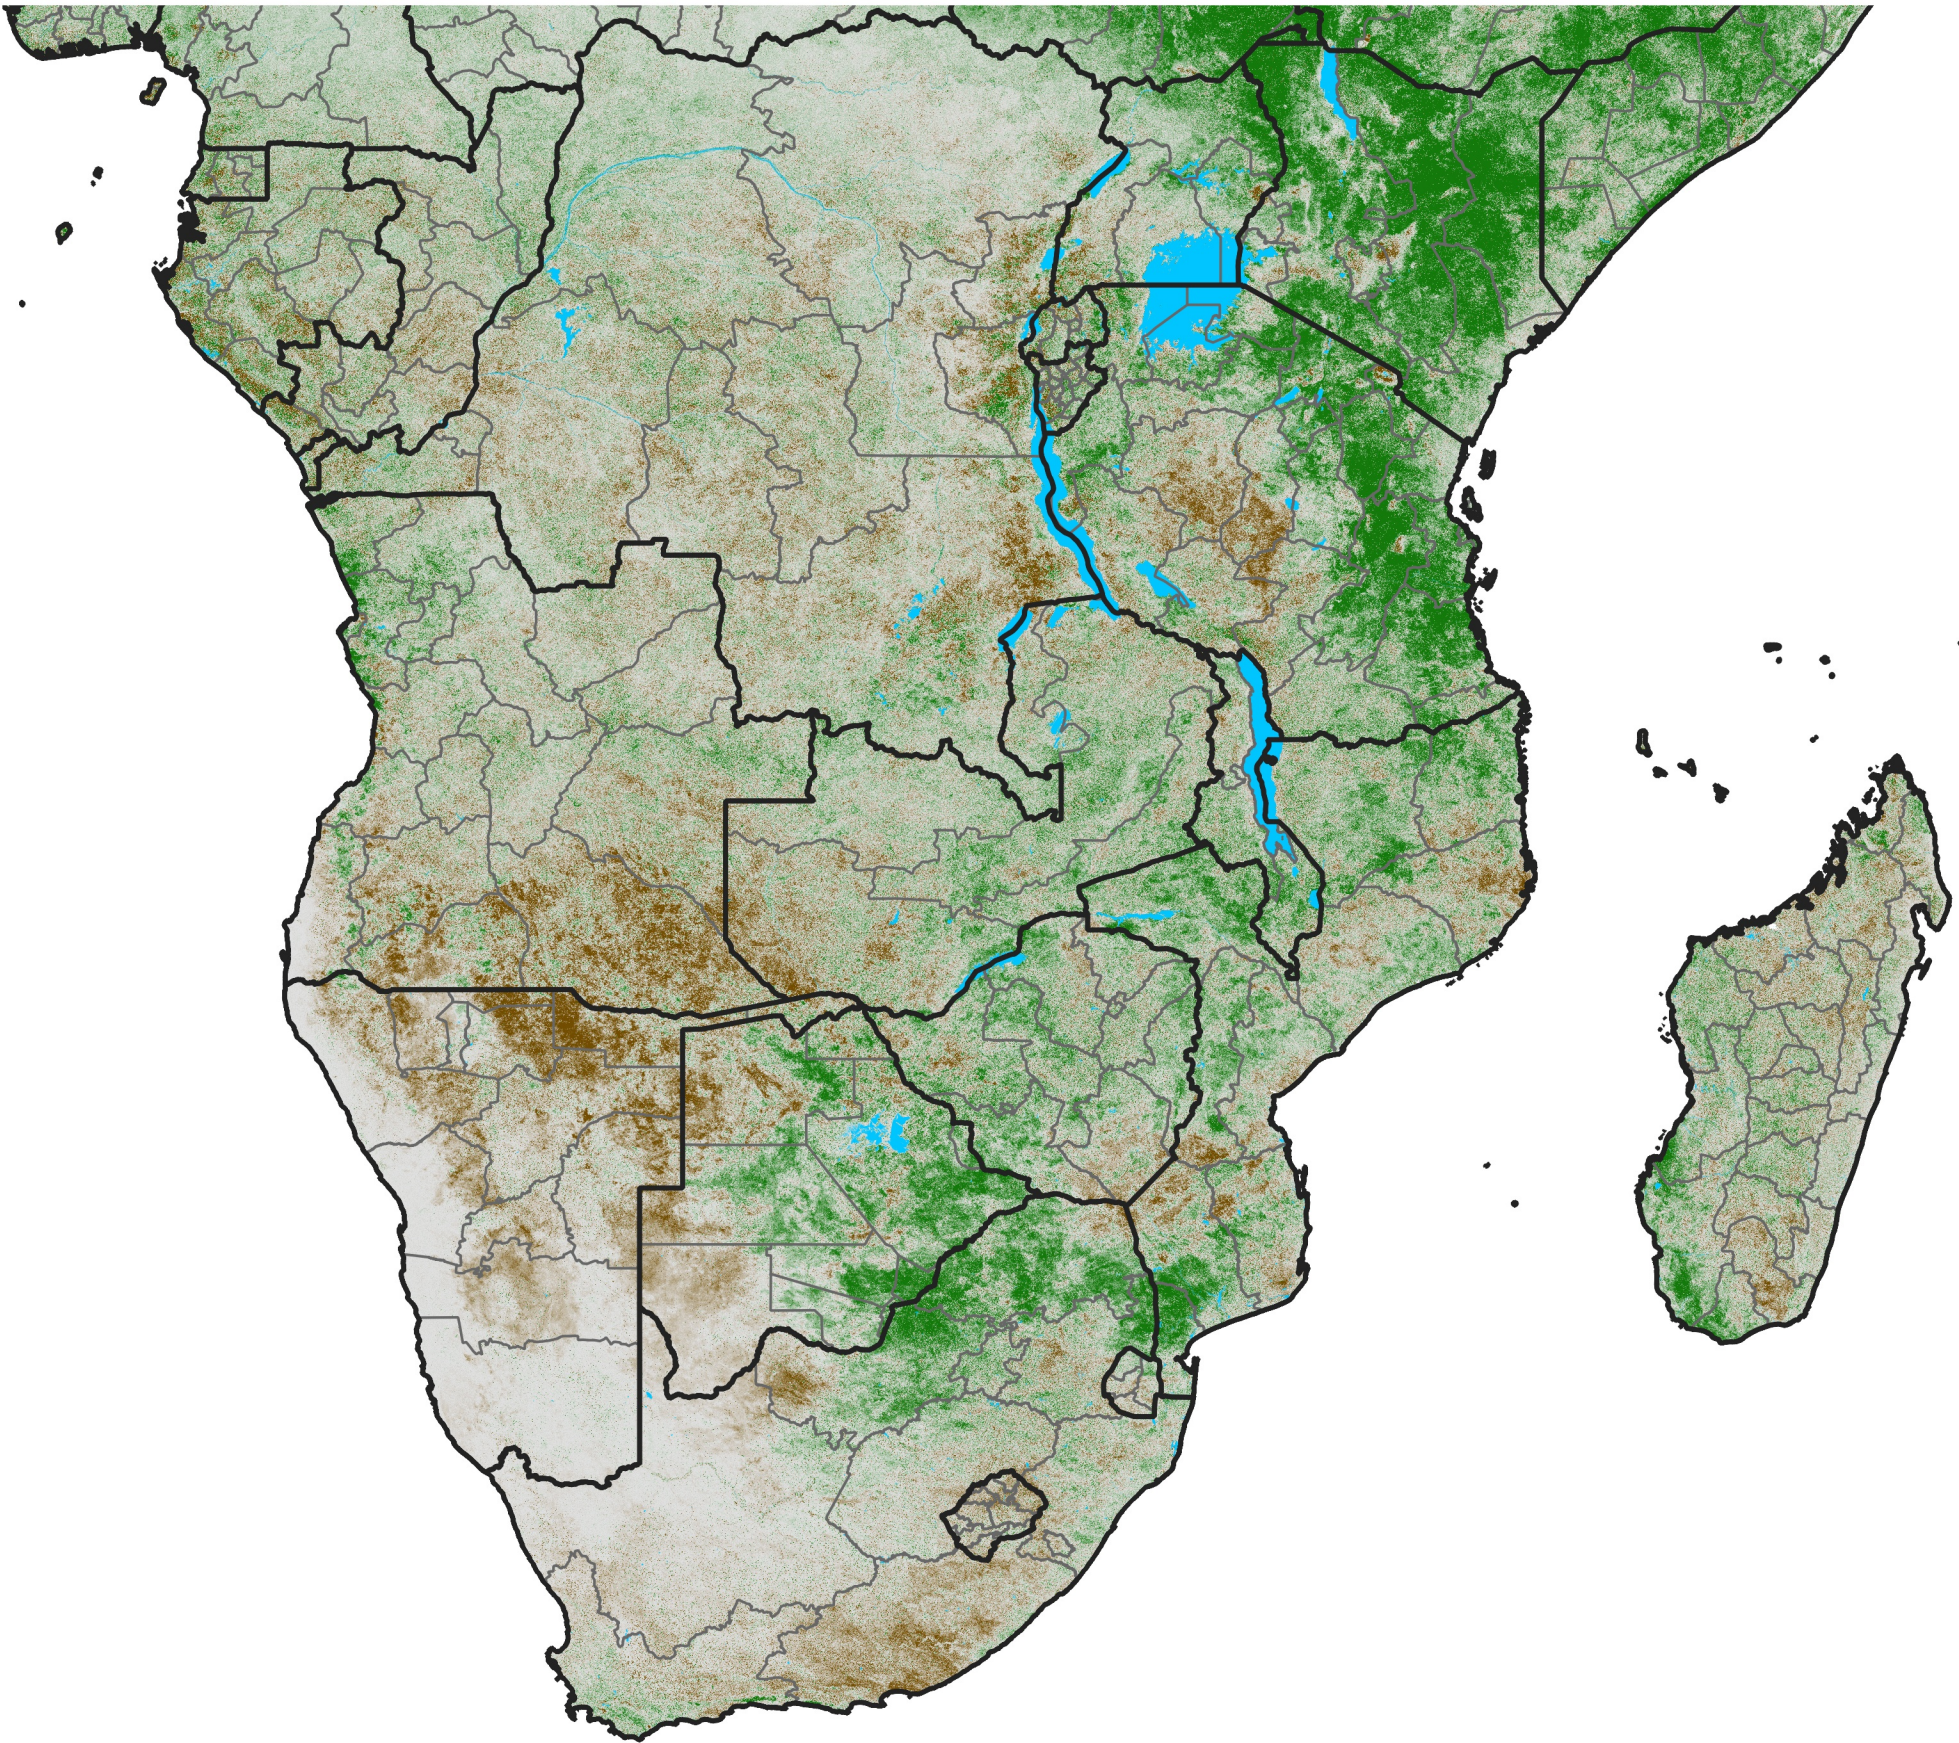

Southern Africa

NDVI Difference

2019 minus 2018

Period 33 / November 21 - 30, 2019

NDVI Difference

< -0.3 -0.2 -0.1 -0.05 0.05 0.1 0.2 >0.3

Negative

No Difference