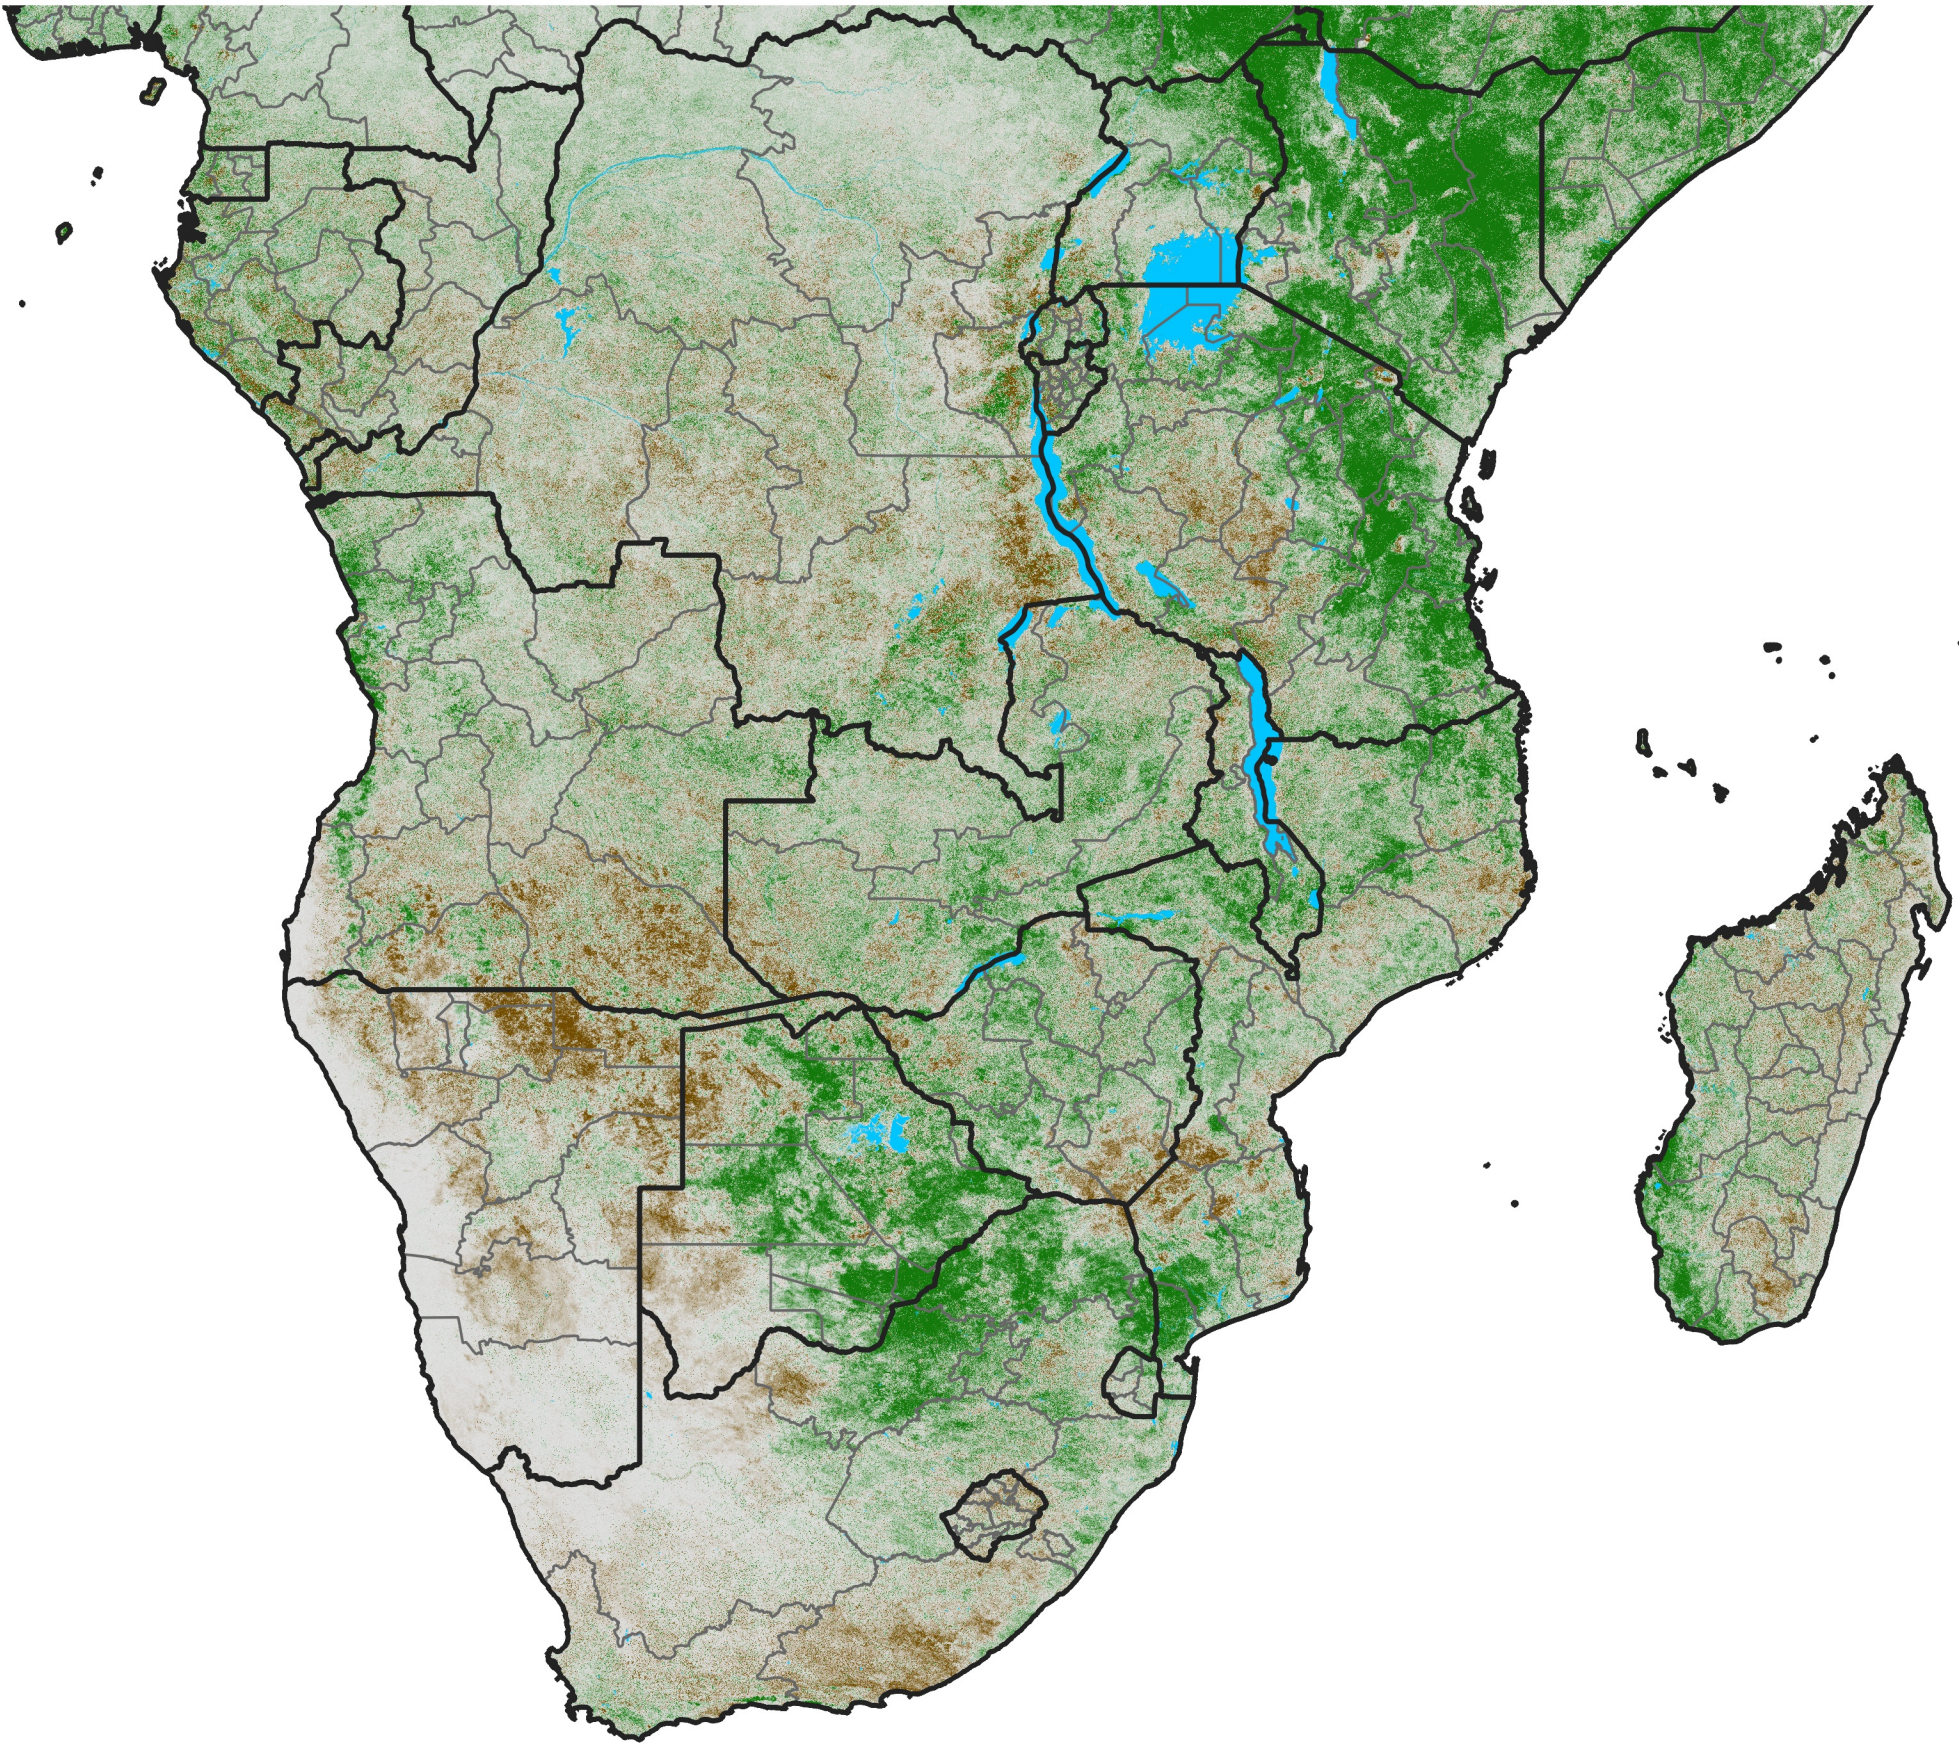

Southern Africa

NDVI Difference

2019 minus 2018

Period 34 / December 01 - 10, 2019

NDVI Difference

< -0.3 -0.2 -0.1 -0.05 0.05 0.1 0.2 >0.3

Negative

No Difference