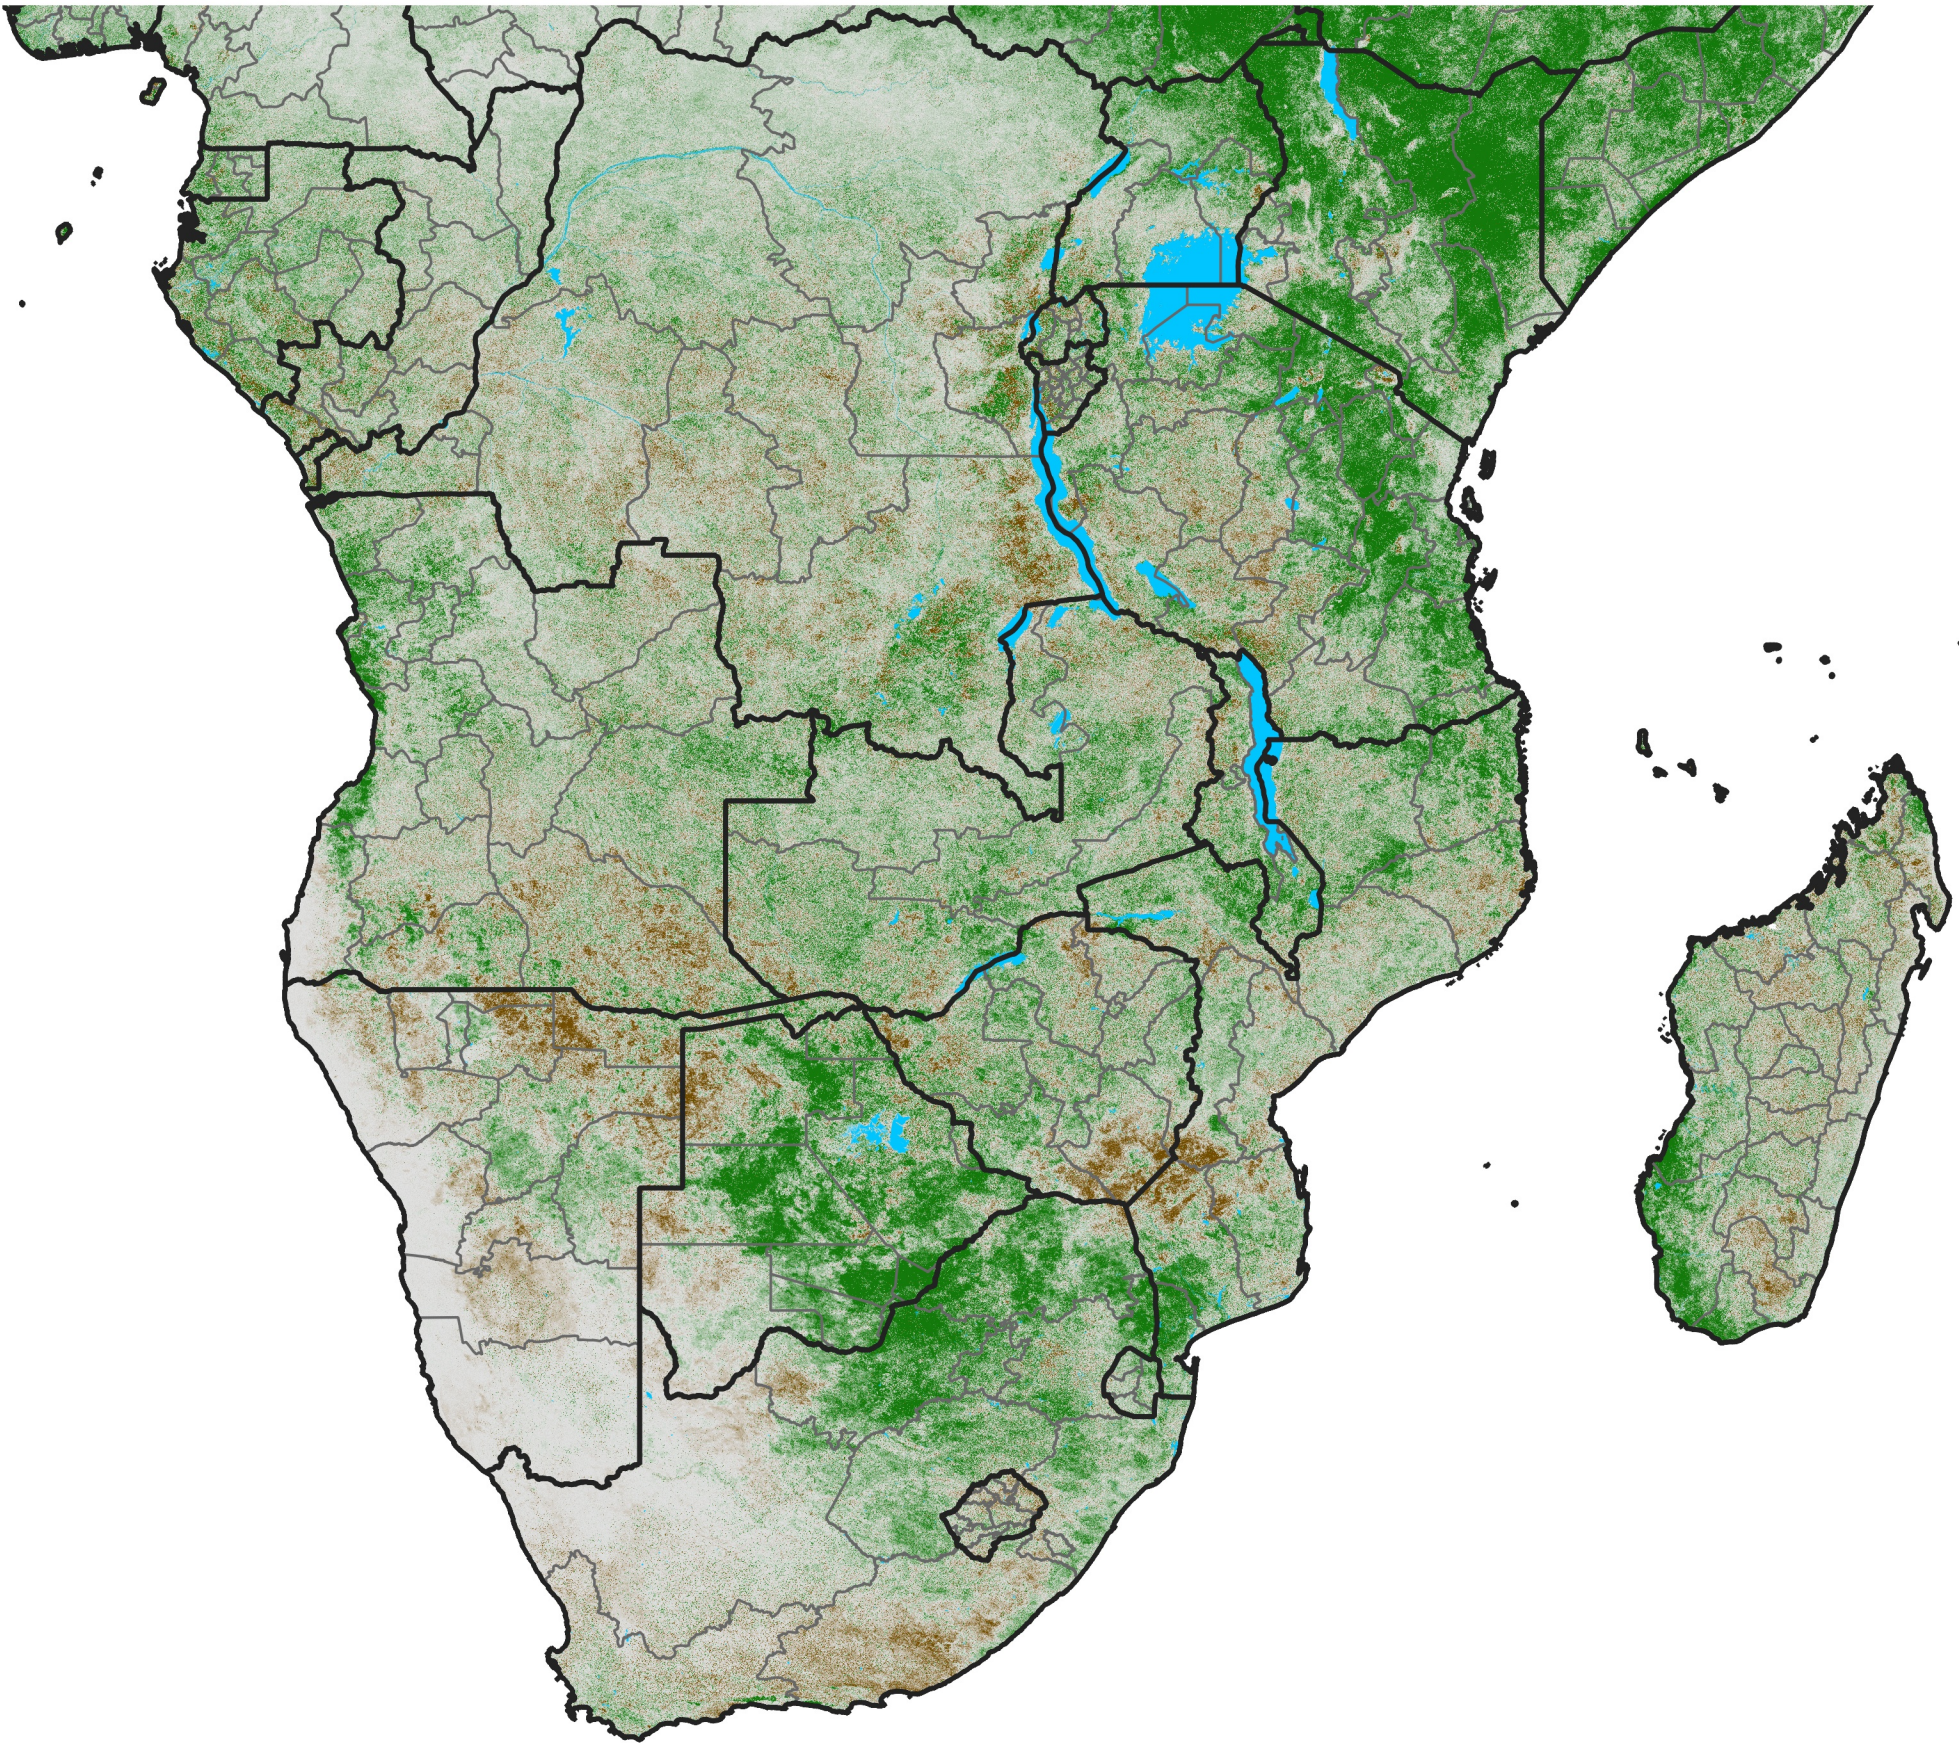

Southern Africa

NDVI Difference

2019 minus 2018

Period 35 / December 11 - 20, 2019

NDVI Difference

< -0.3 -0.2 -0.1 -0.05 0.05 0.1 0.2 >0.3

Negative

No Difference