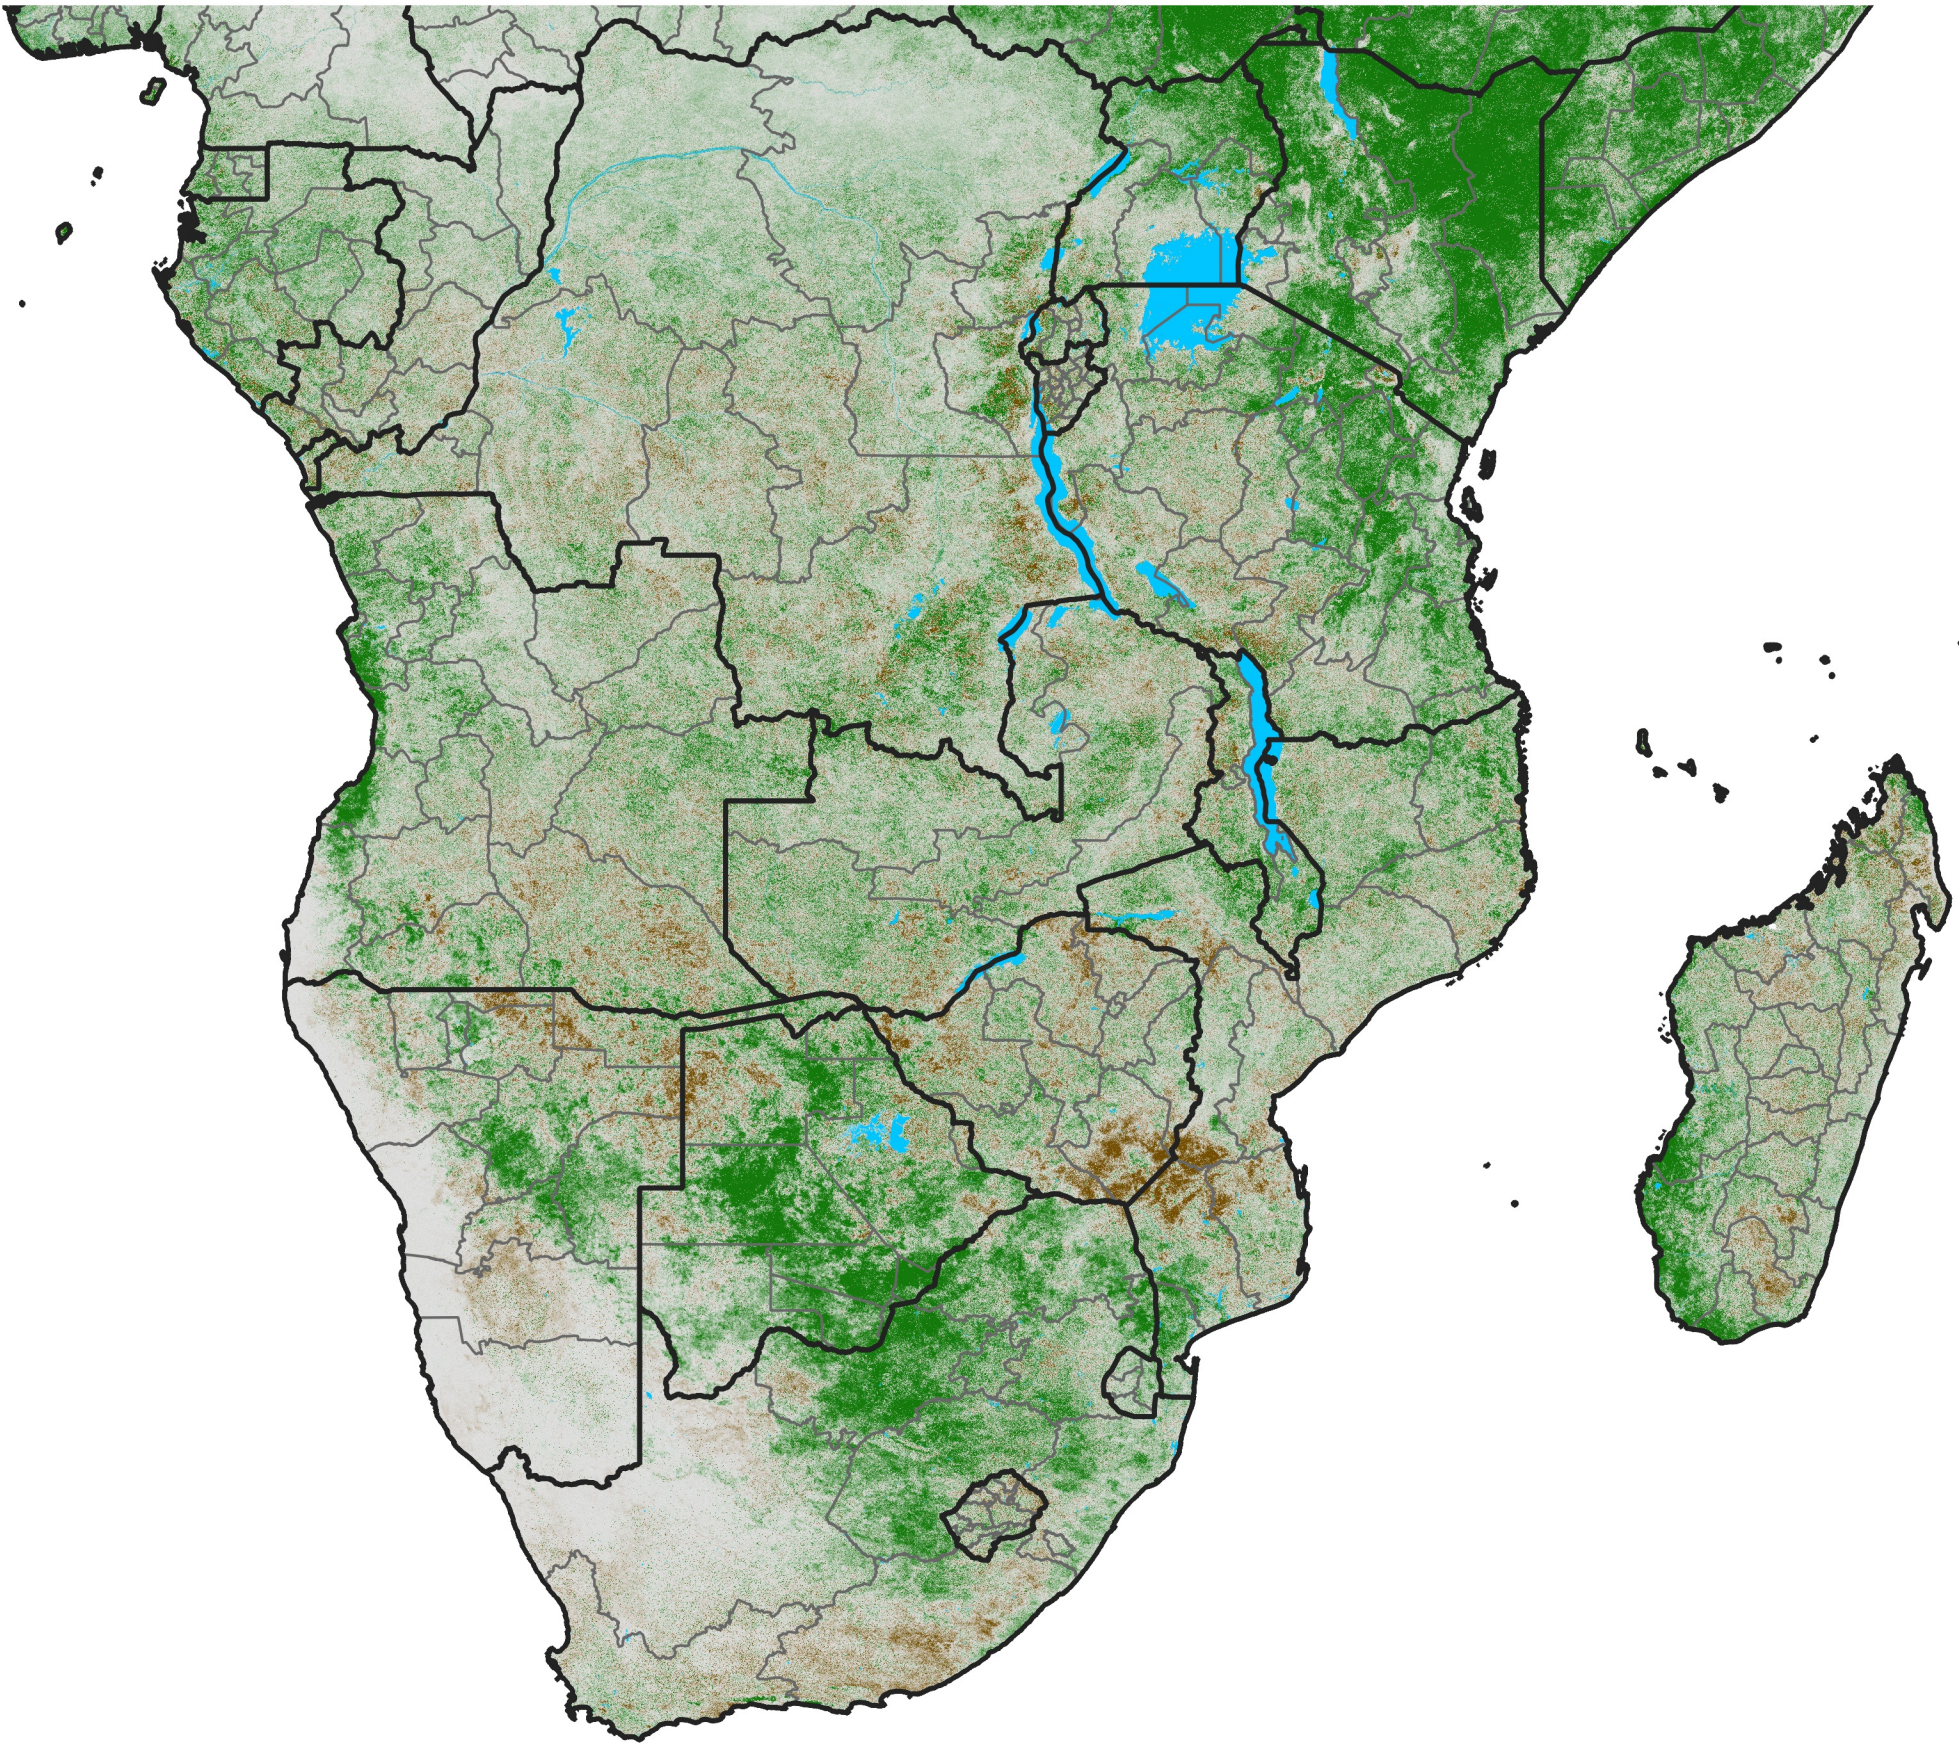

# Southern Africa

## NDVI Difference

2019 minus 2018

Period 36 / December 21 - 31, 2019

### NDVI Difference

< -0.3   -0.2   -0.1   -0.05   0.05   0.1   0.2   >0.3

Negative

No Difference

Positive