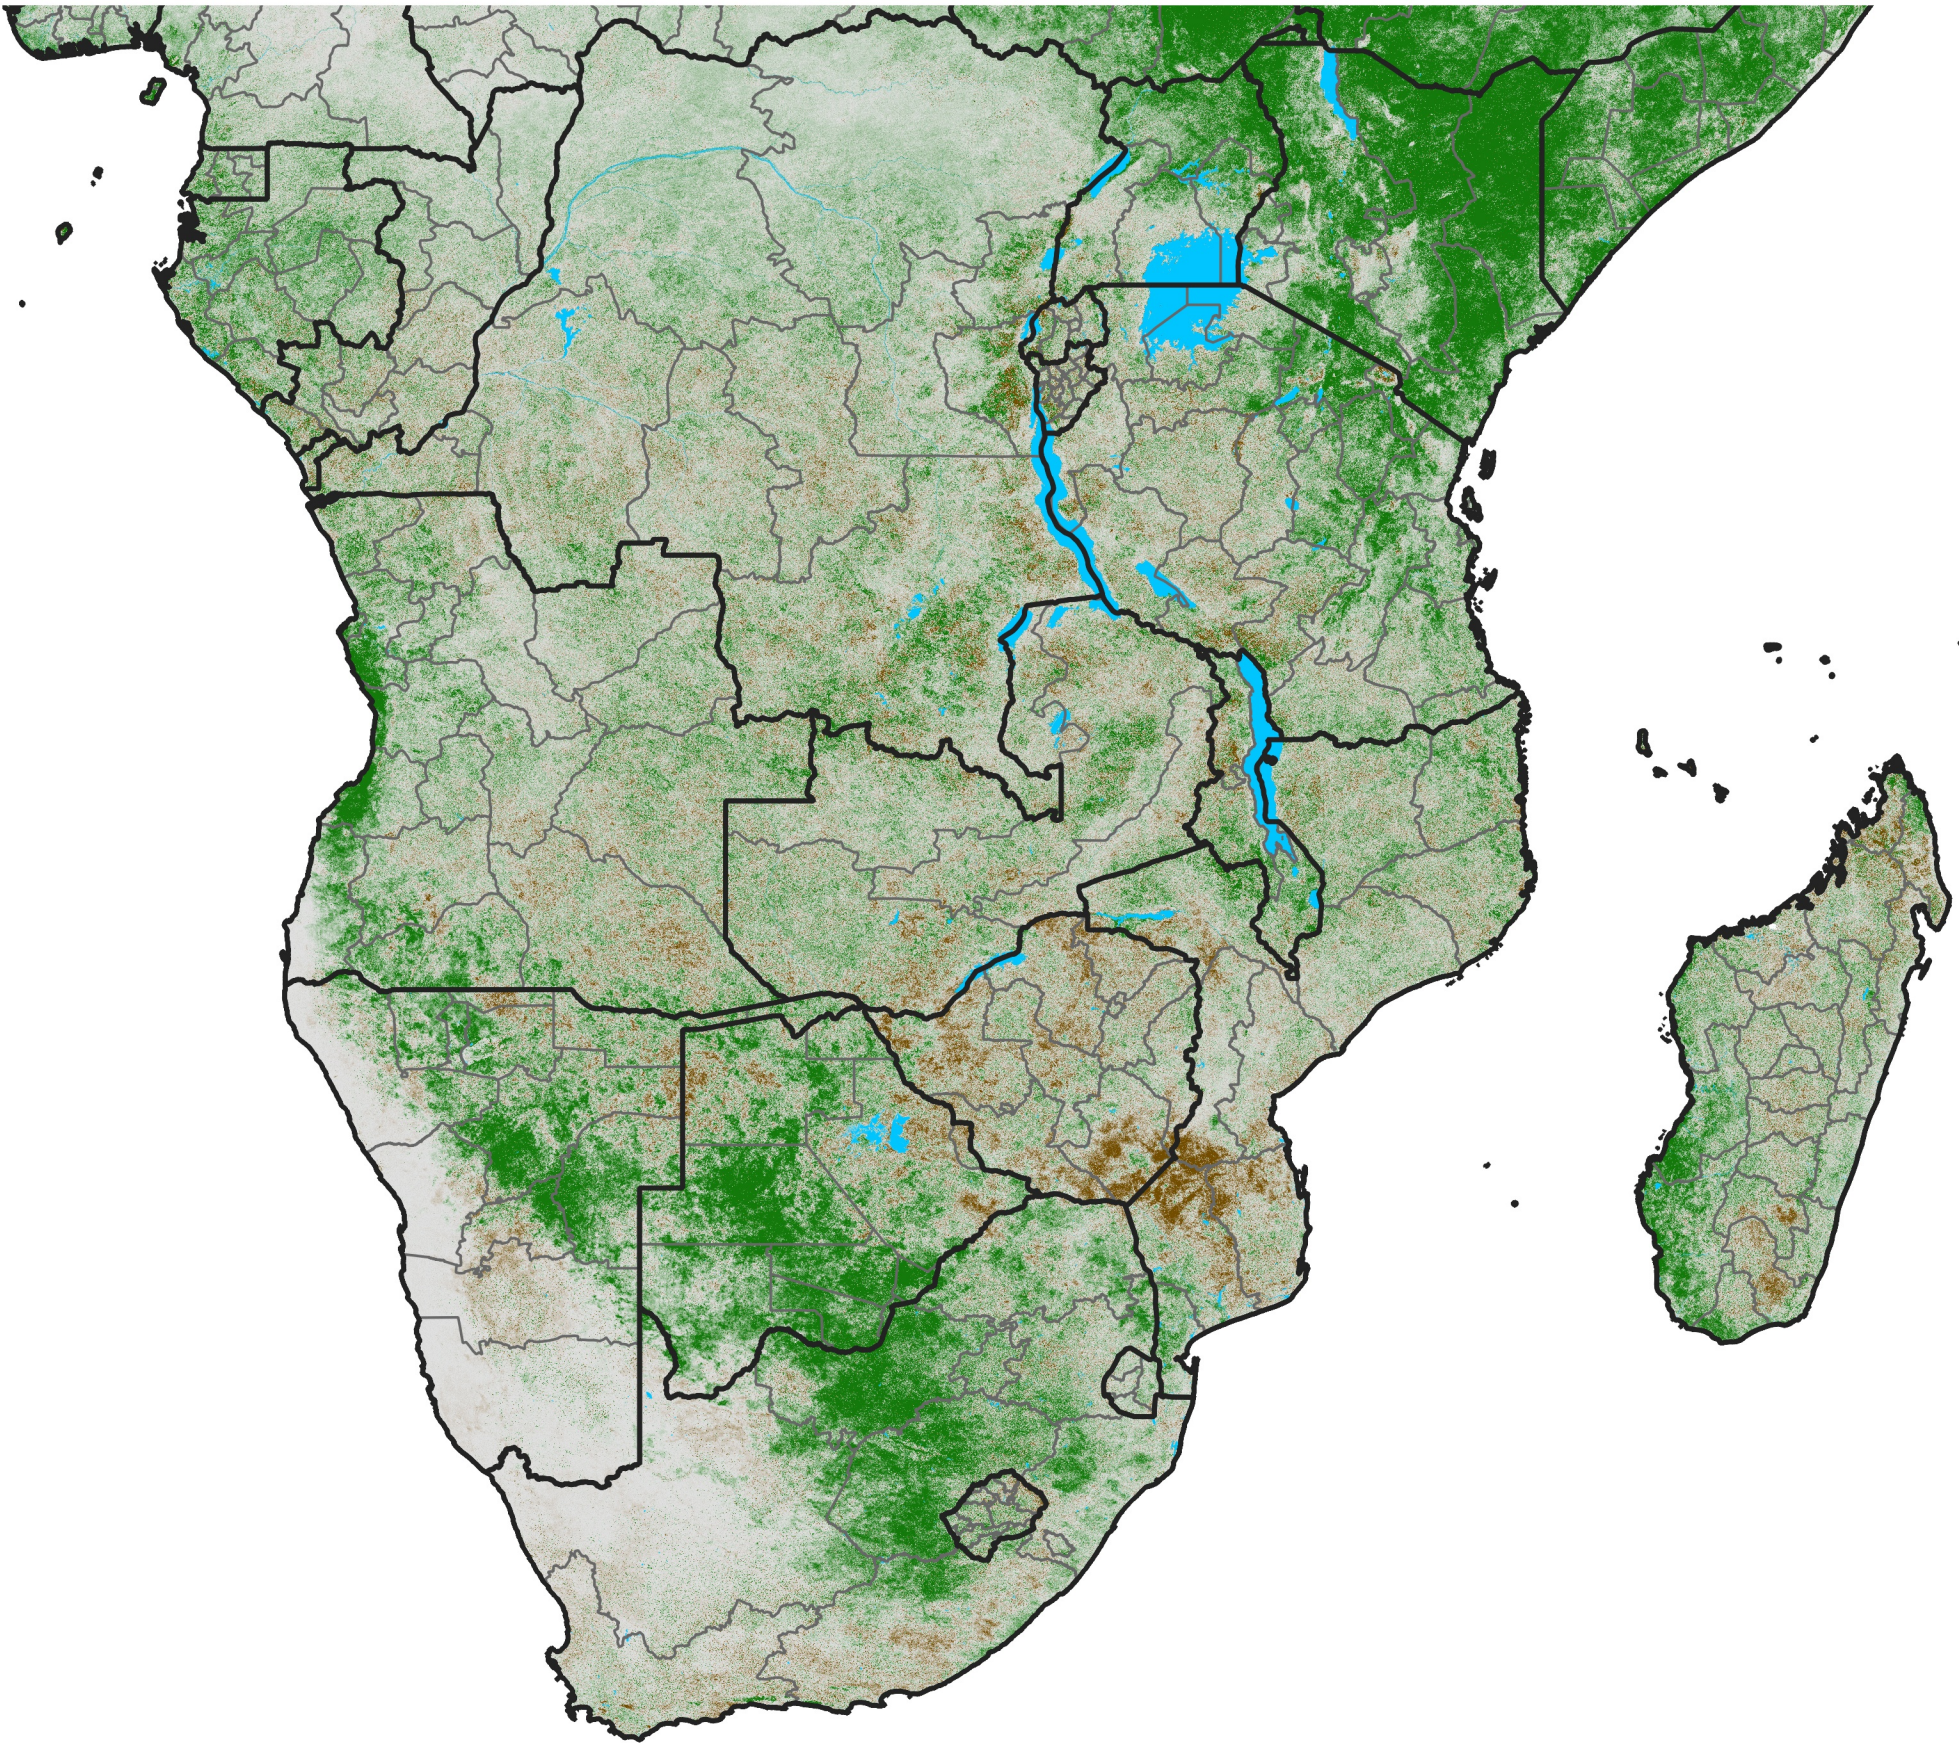

Southern Africa

NDVI Difference

2020 minus 2019

Period 01 / January 01 - 10, 2020

NDVI Difference

< -0.3 -0.2 -0.1 -0.05 0.05 0.1 0.2 >0.3

Negative

No Difference