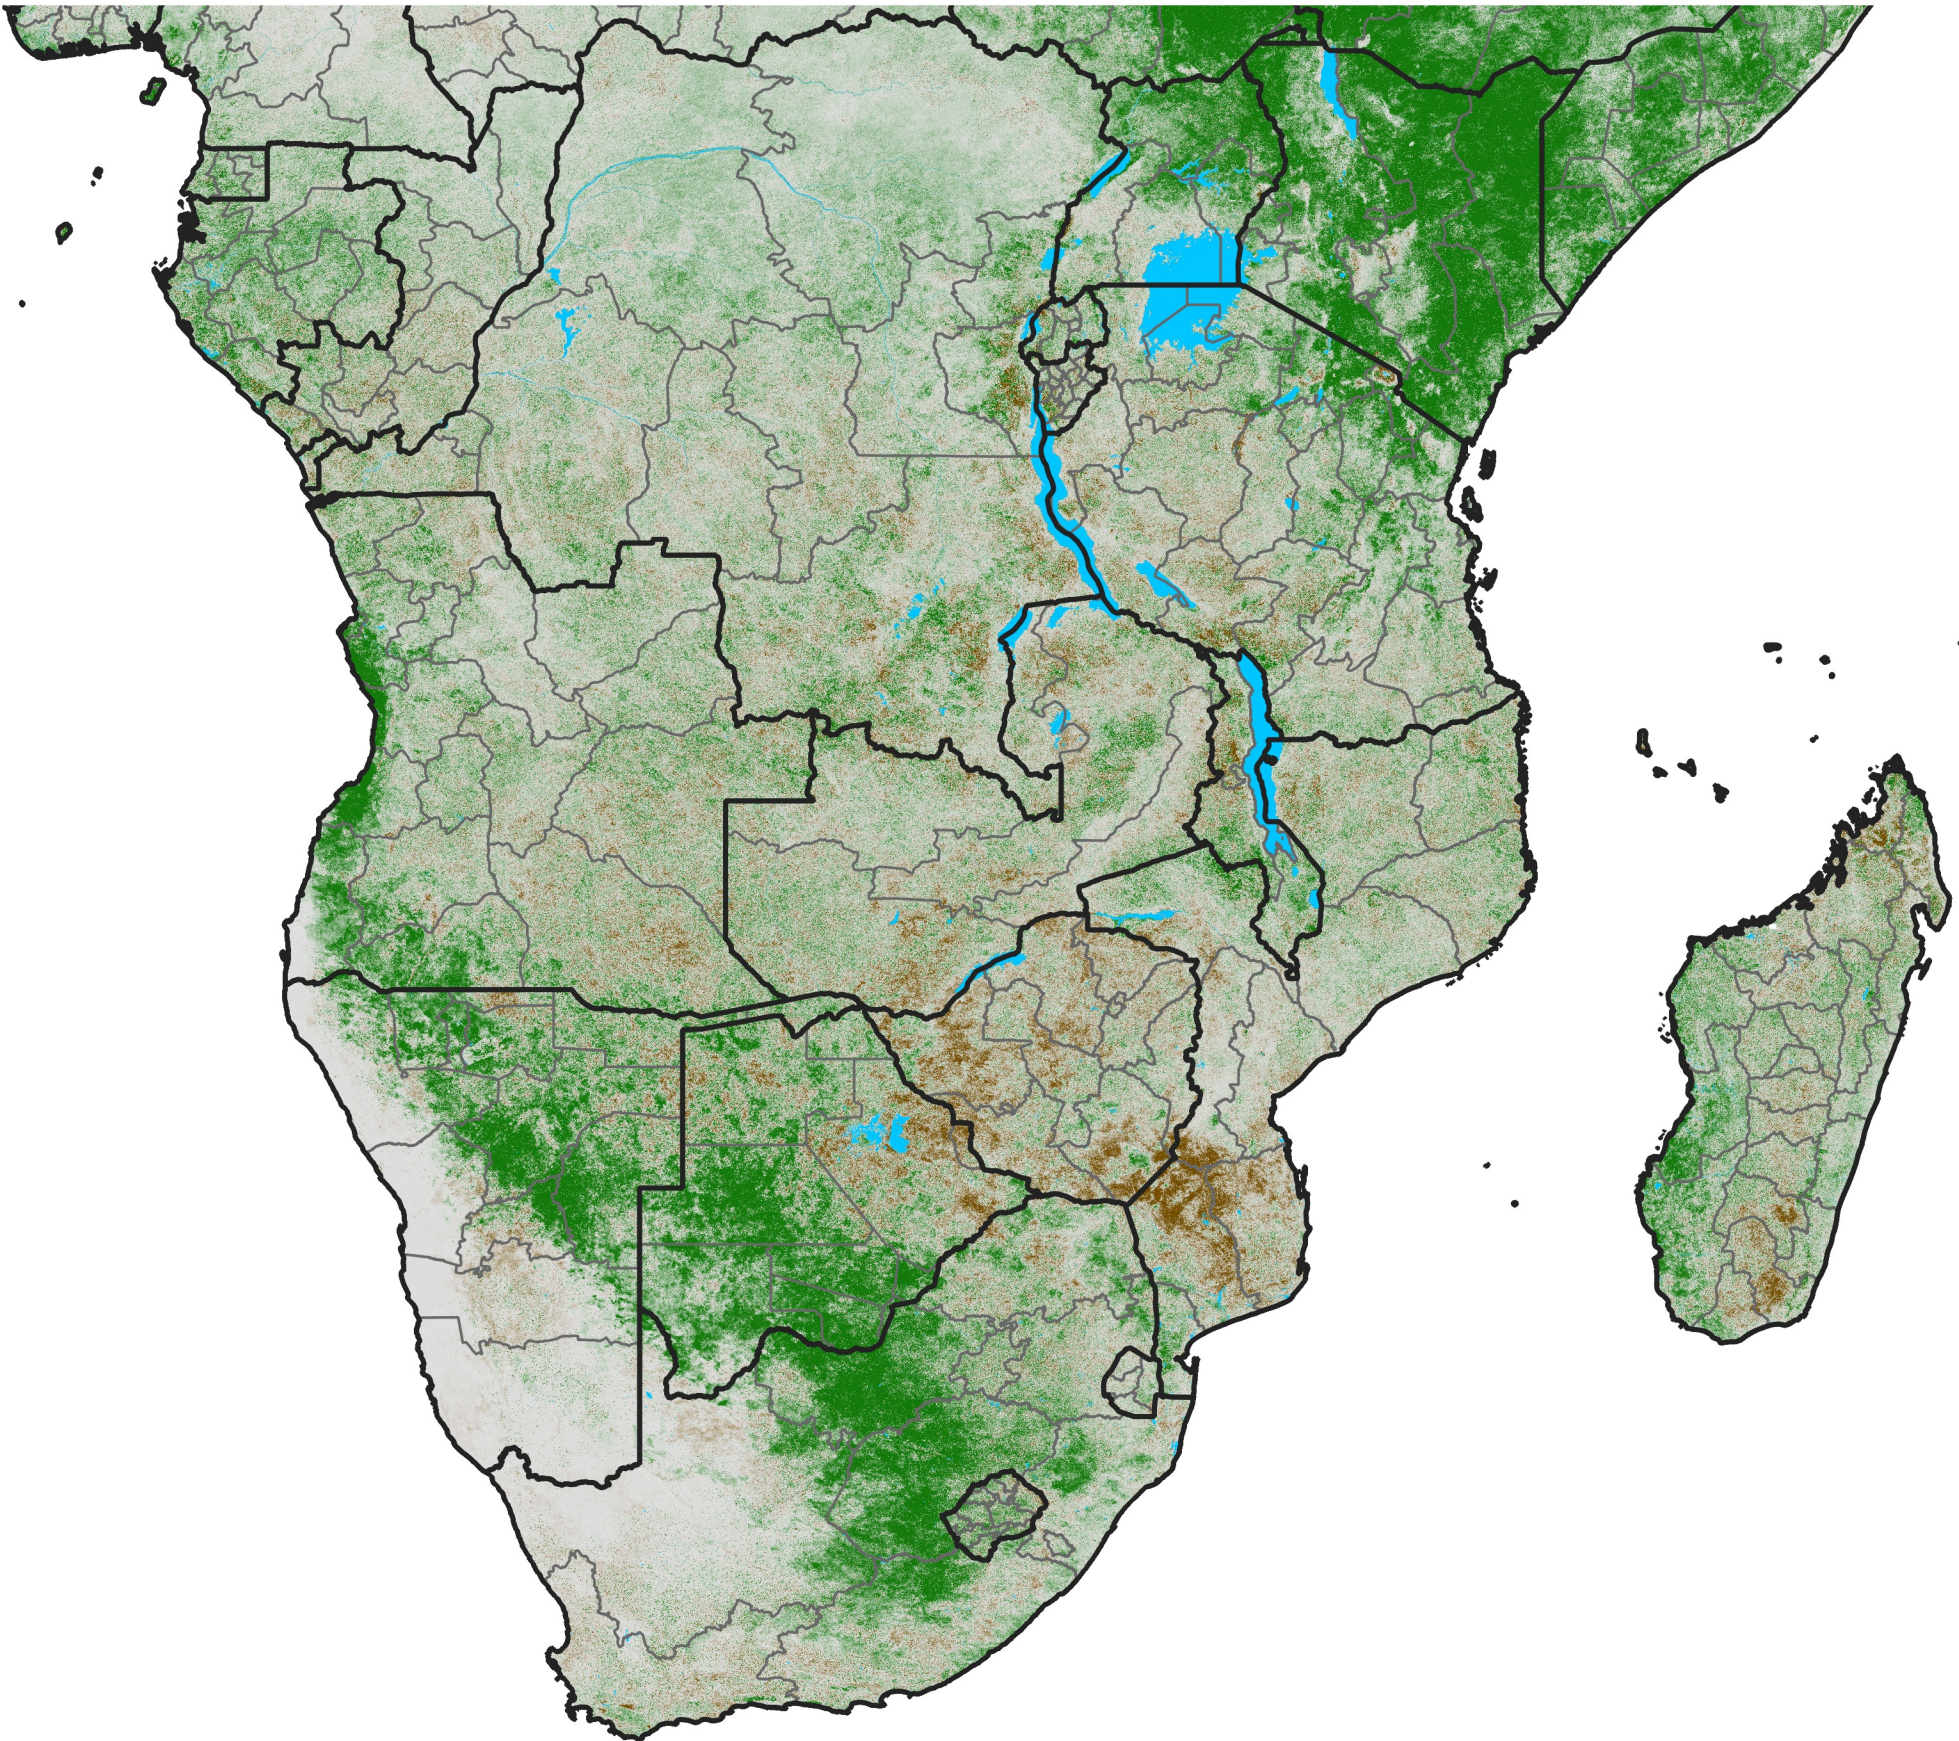

Southern Africa

NDVI Difference

2020 minus 2019

Period 02 / January 11 - 20, 2020

NDVI Difference

<math>< -0.3</math> -0.2 -0.1 -0.05 0.05 0.1 0.2 > 0.3

Negative

No Difference