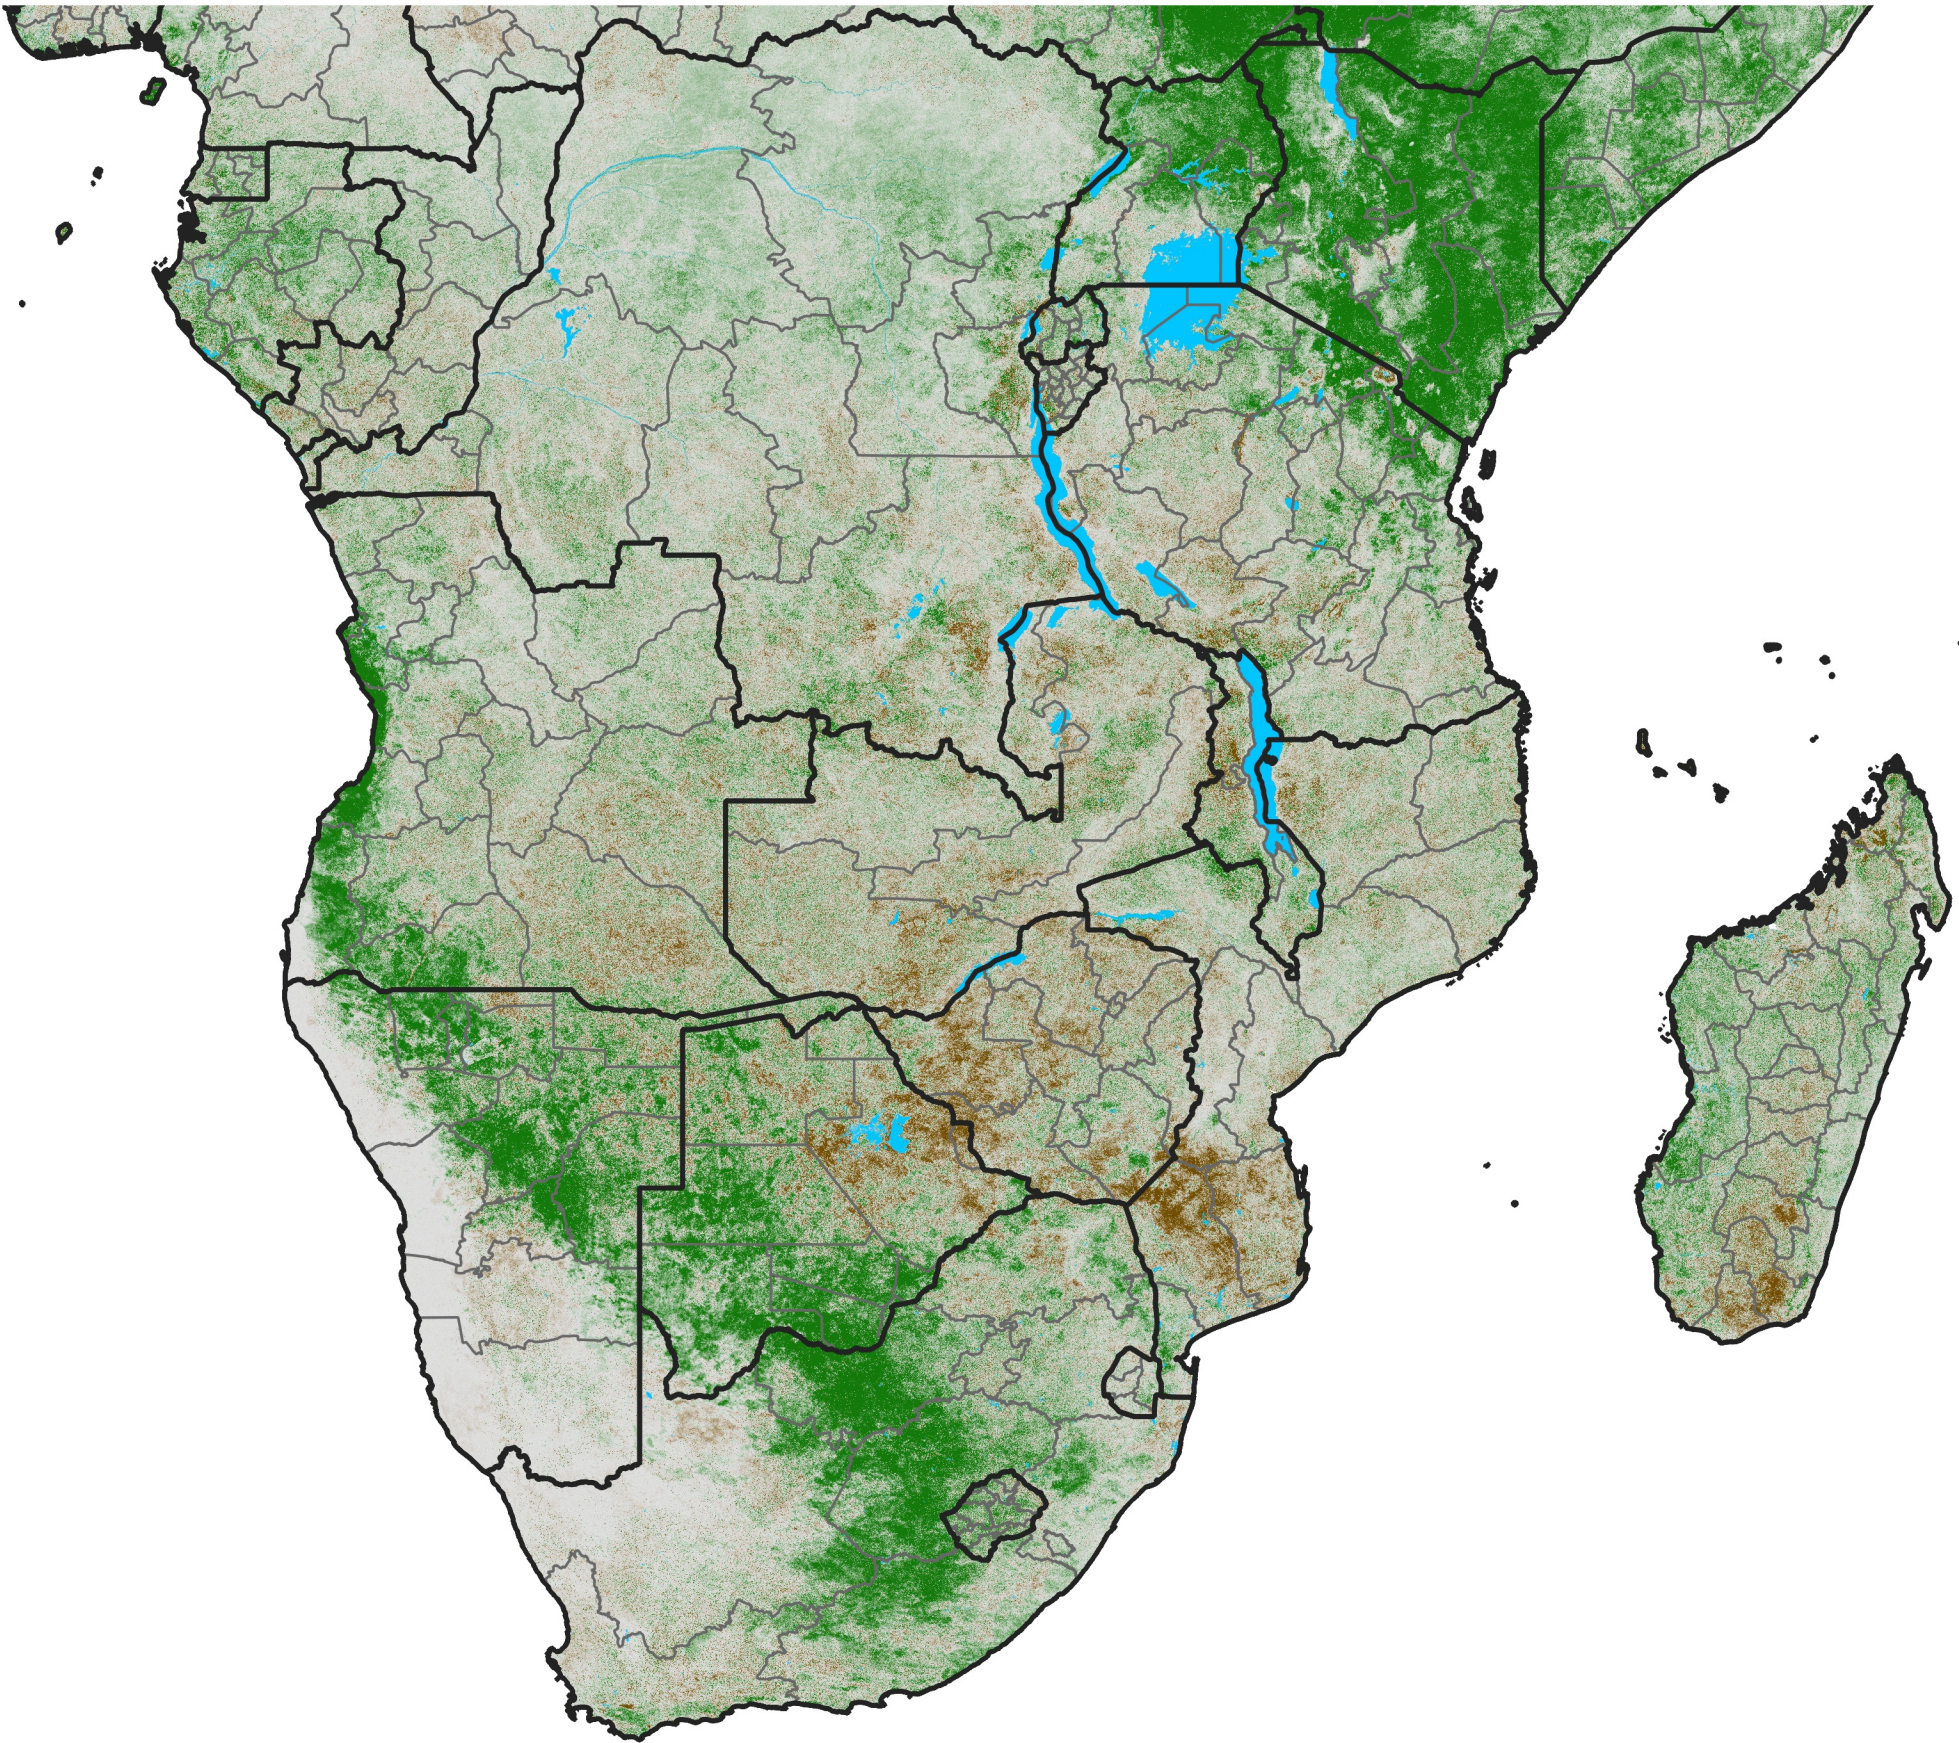

# Southern Africa

## NDVI Difference

2020 minus 2019

Period 03 / January 21 - 31, 2020

### NDVI Difference

< -0.3   -0.2   -0.1   -0.05   0.05   0.1   0.2   >0.3

Negative

No Difference

Positive