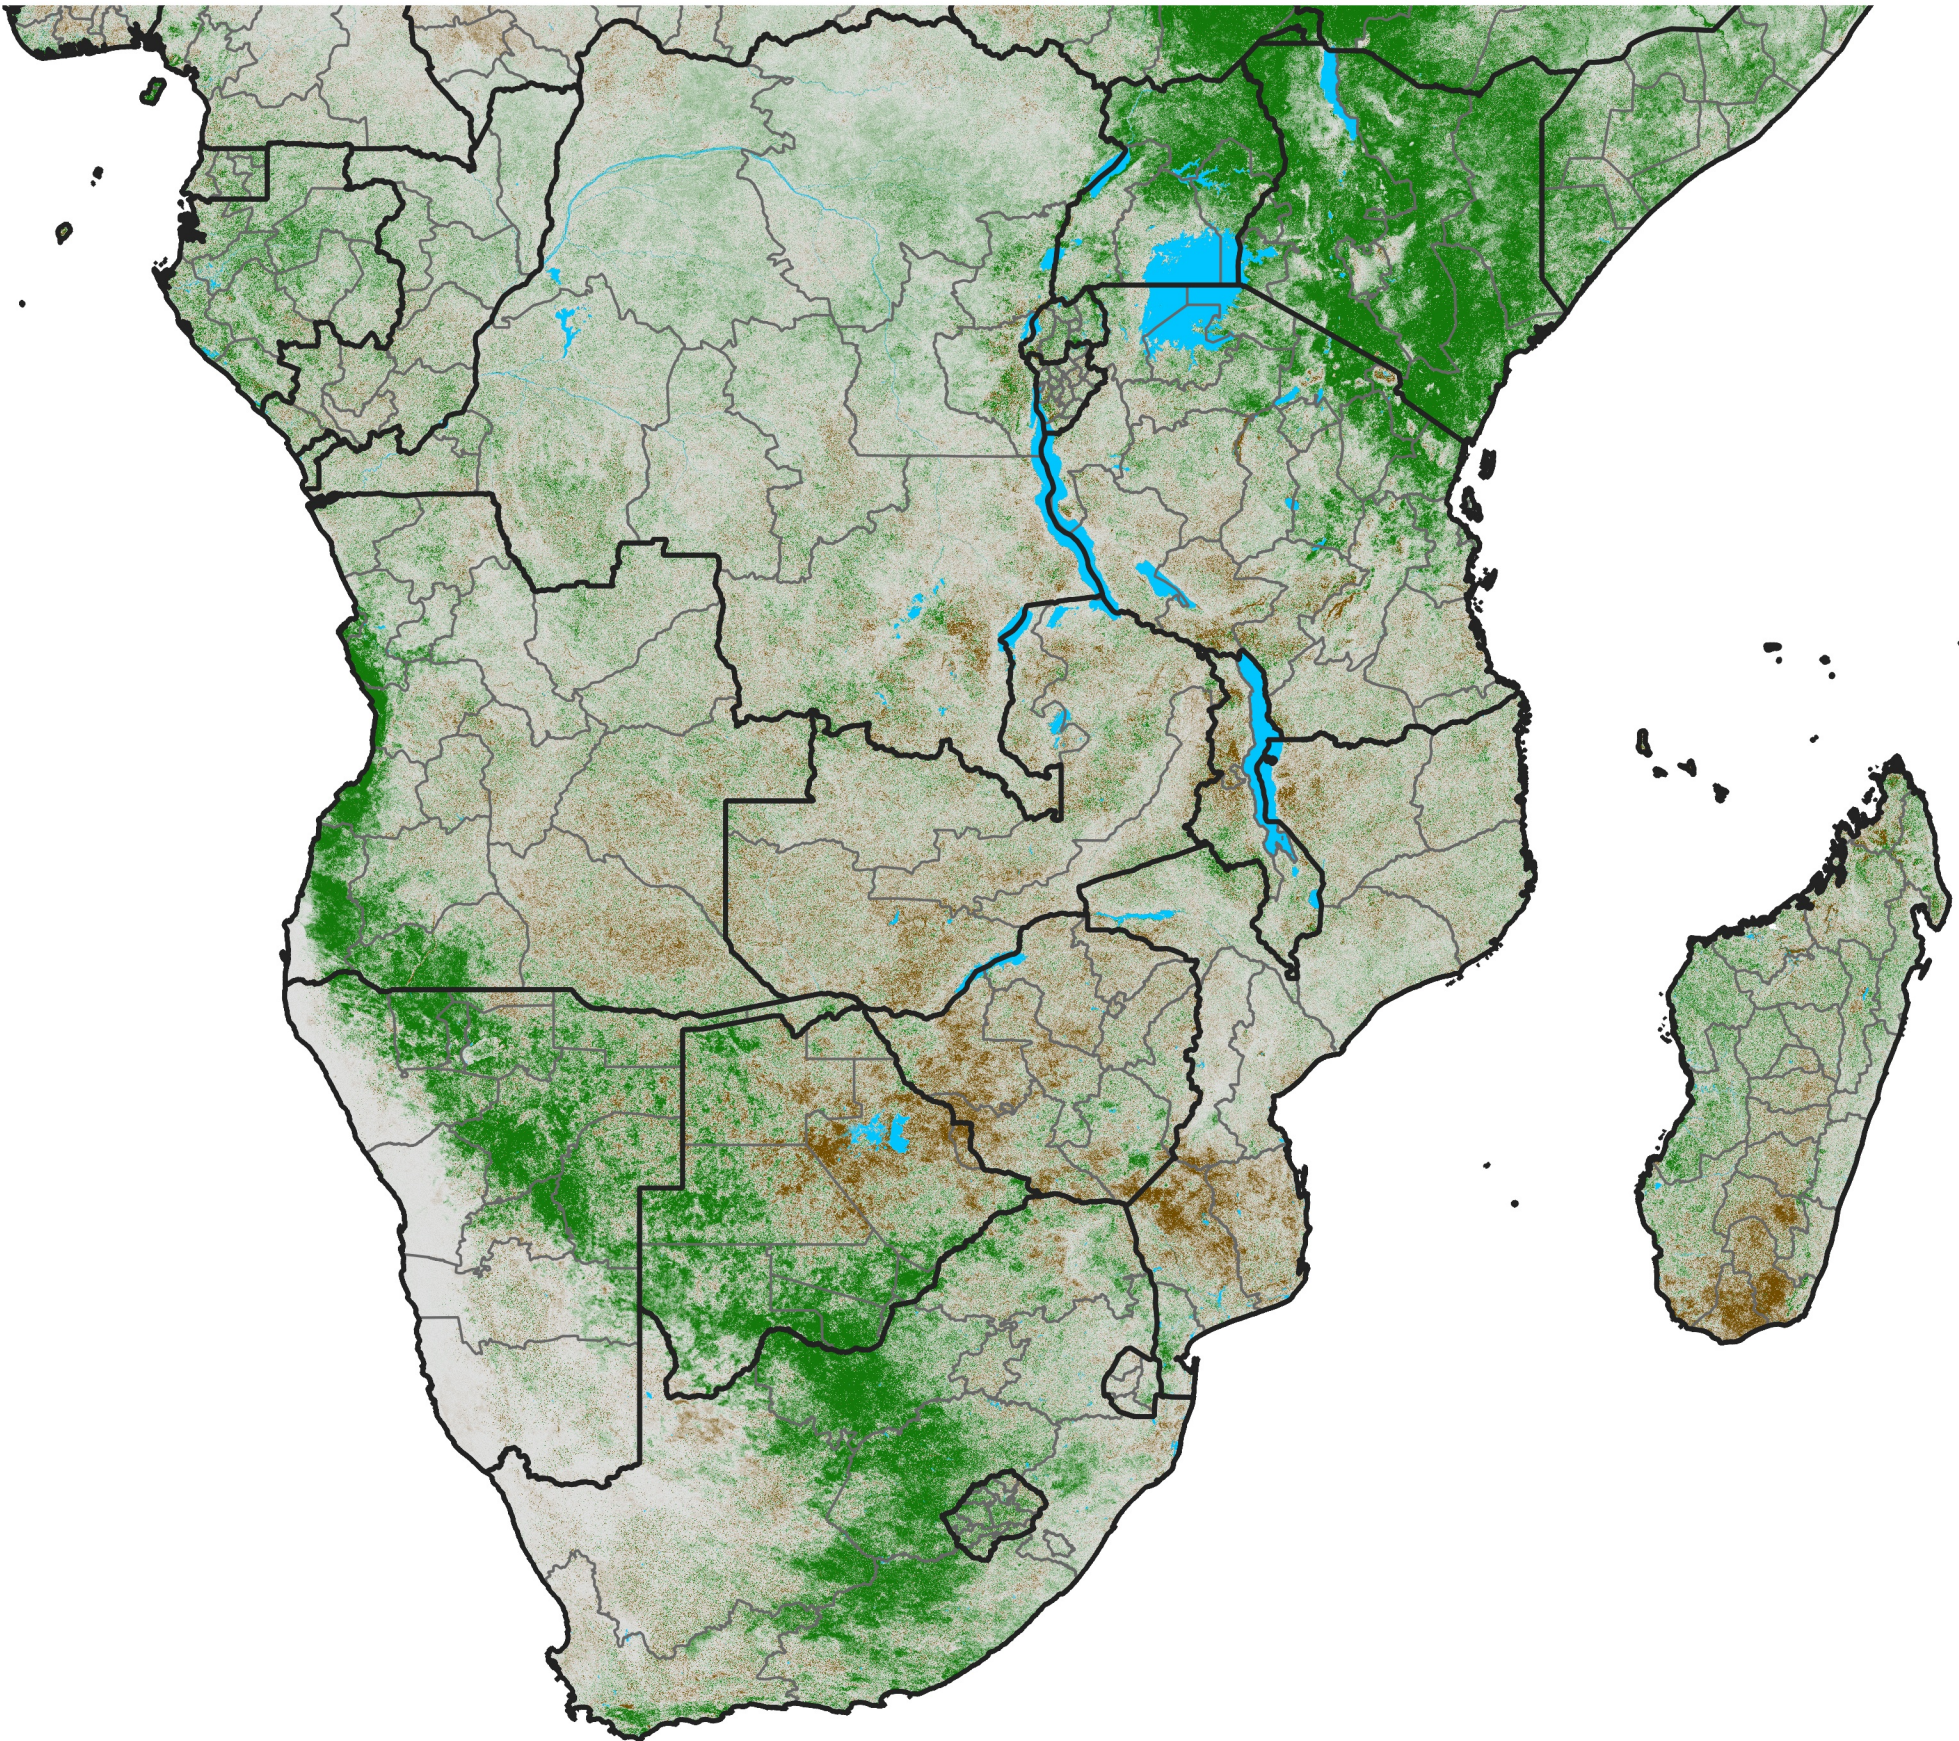

# Southern Africa

## NDVI Difference

2020 minus 2019

Period 04 / February 01 - 10, 2020

### NDVI Difference

< -0.3   -0.2   -0.1   -0.05   0.05   0.1   0.2   >0.3

Negative

No Difference

Positive