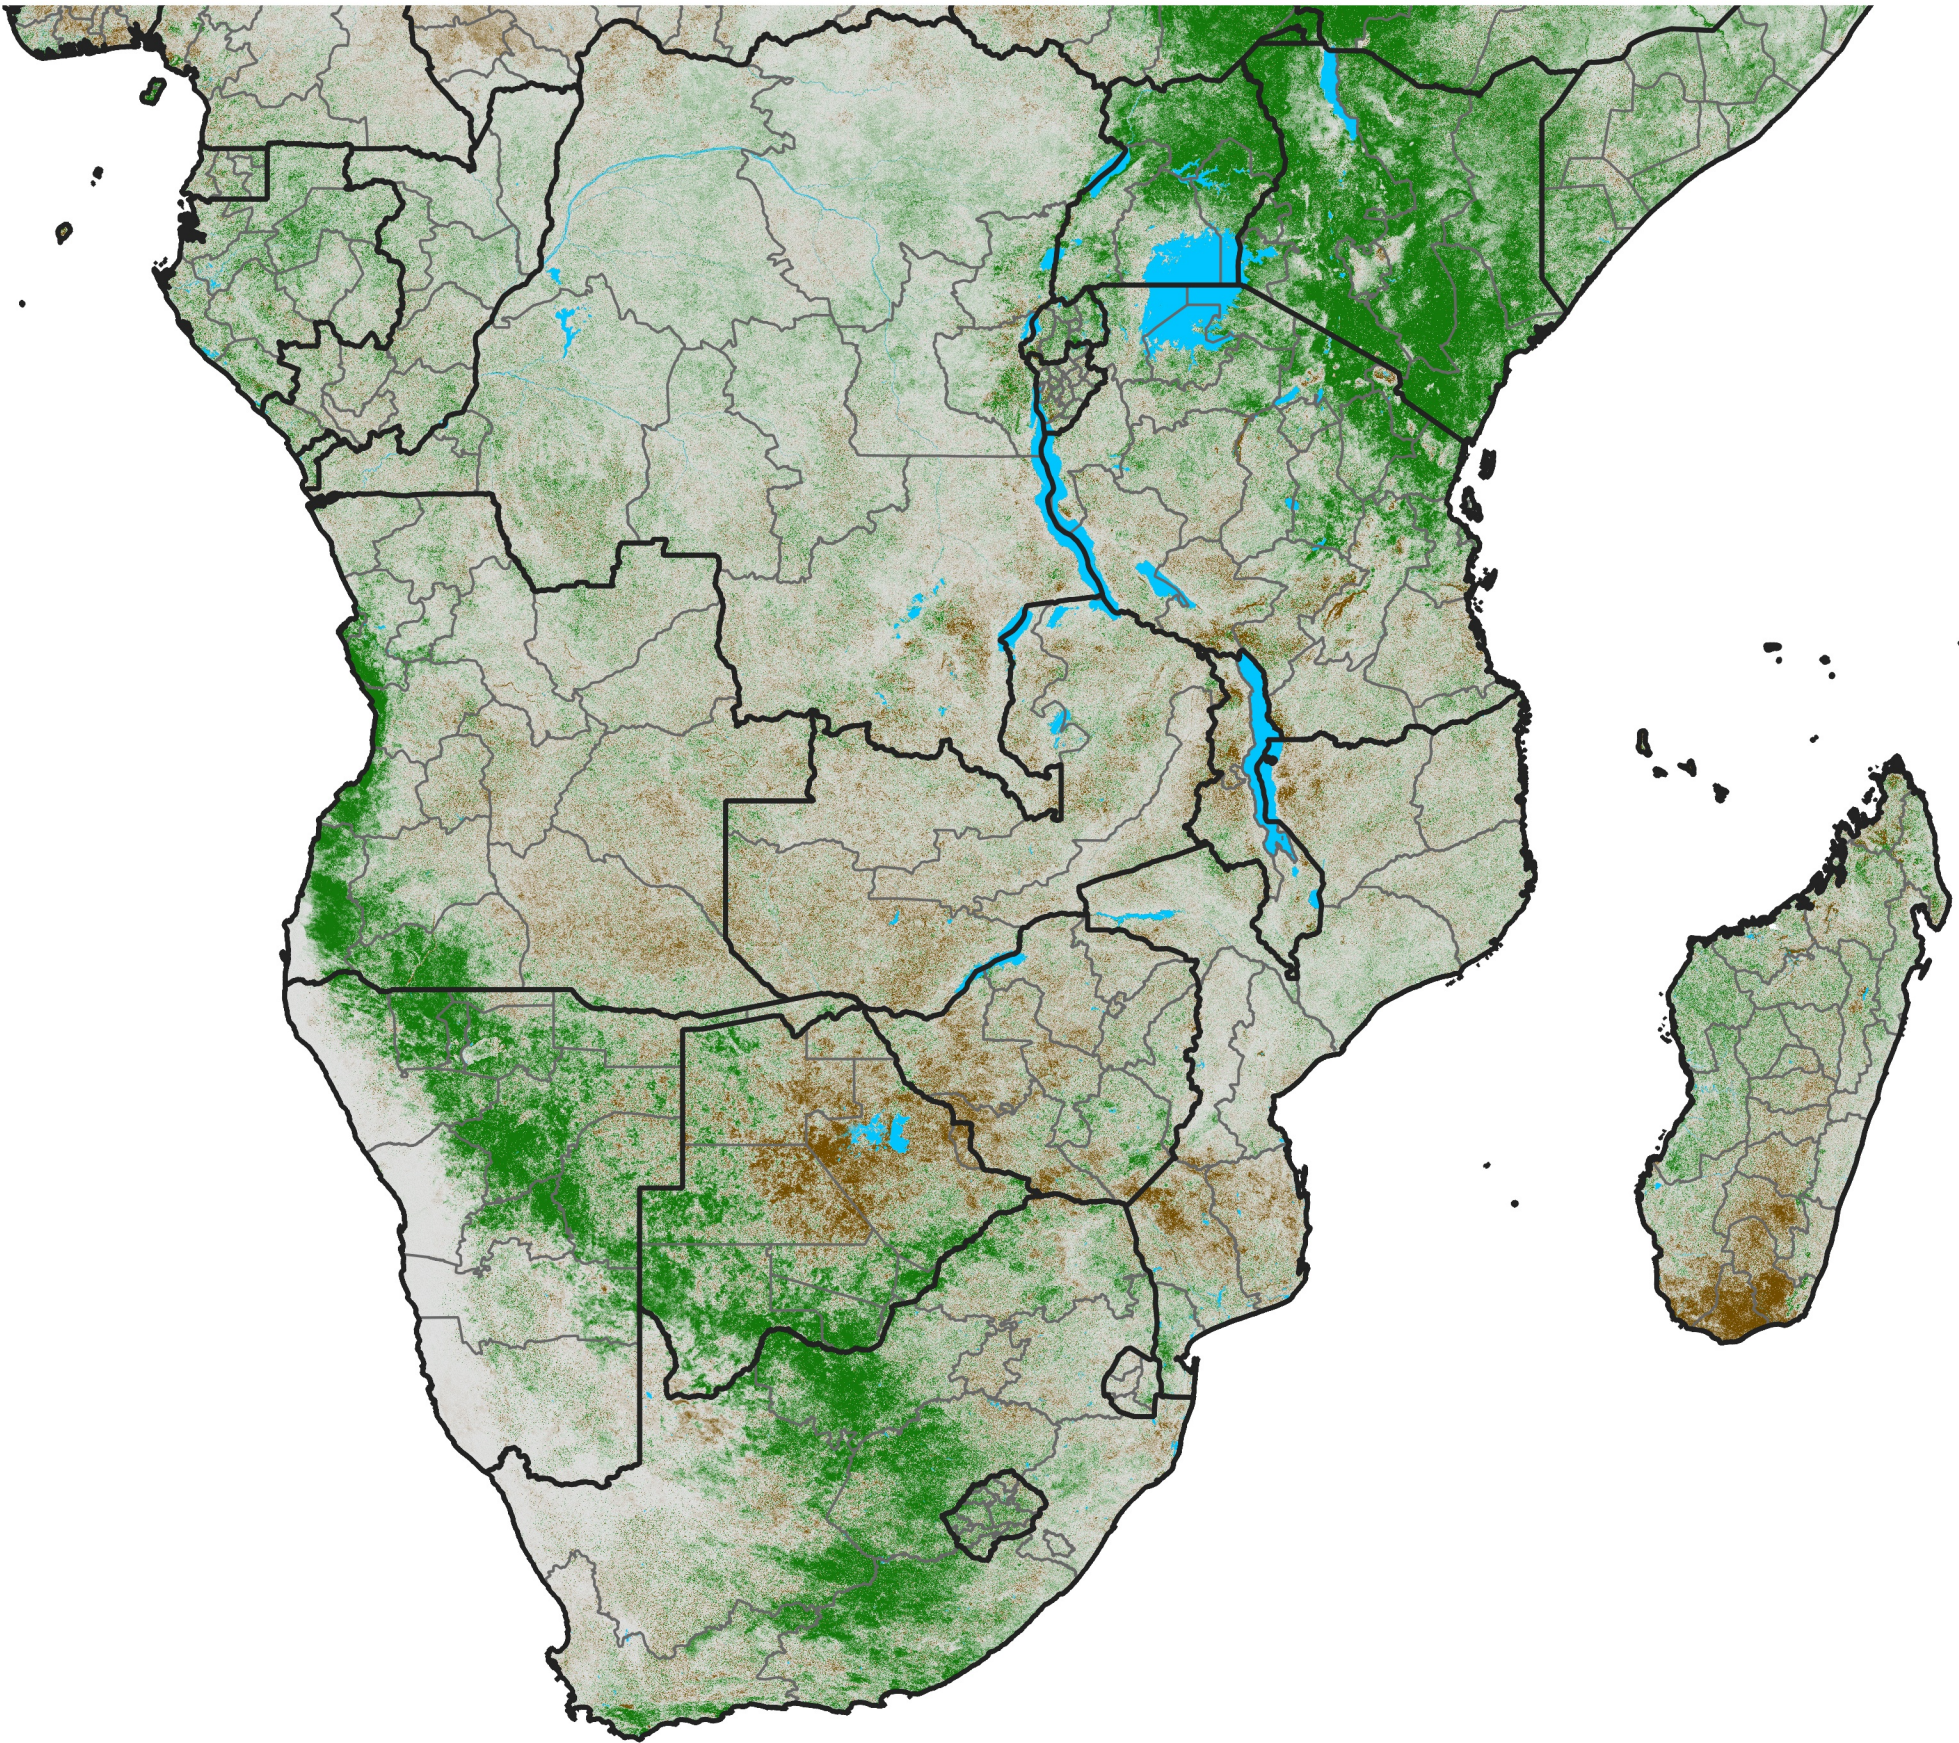

Southern Africa NDVI Difference

2020 minus 2019

Period 05 / February 11 - 20, 2020

NDVI Difference

<math>< -0.3</math> -0.2 -0.1 -0.05 0.05 0.1 0.2 > 0.3

Negative

No Difference

Positive