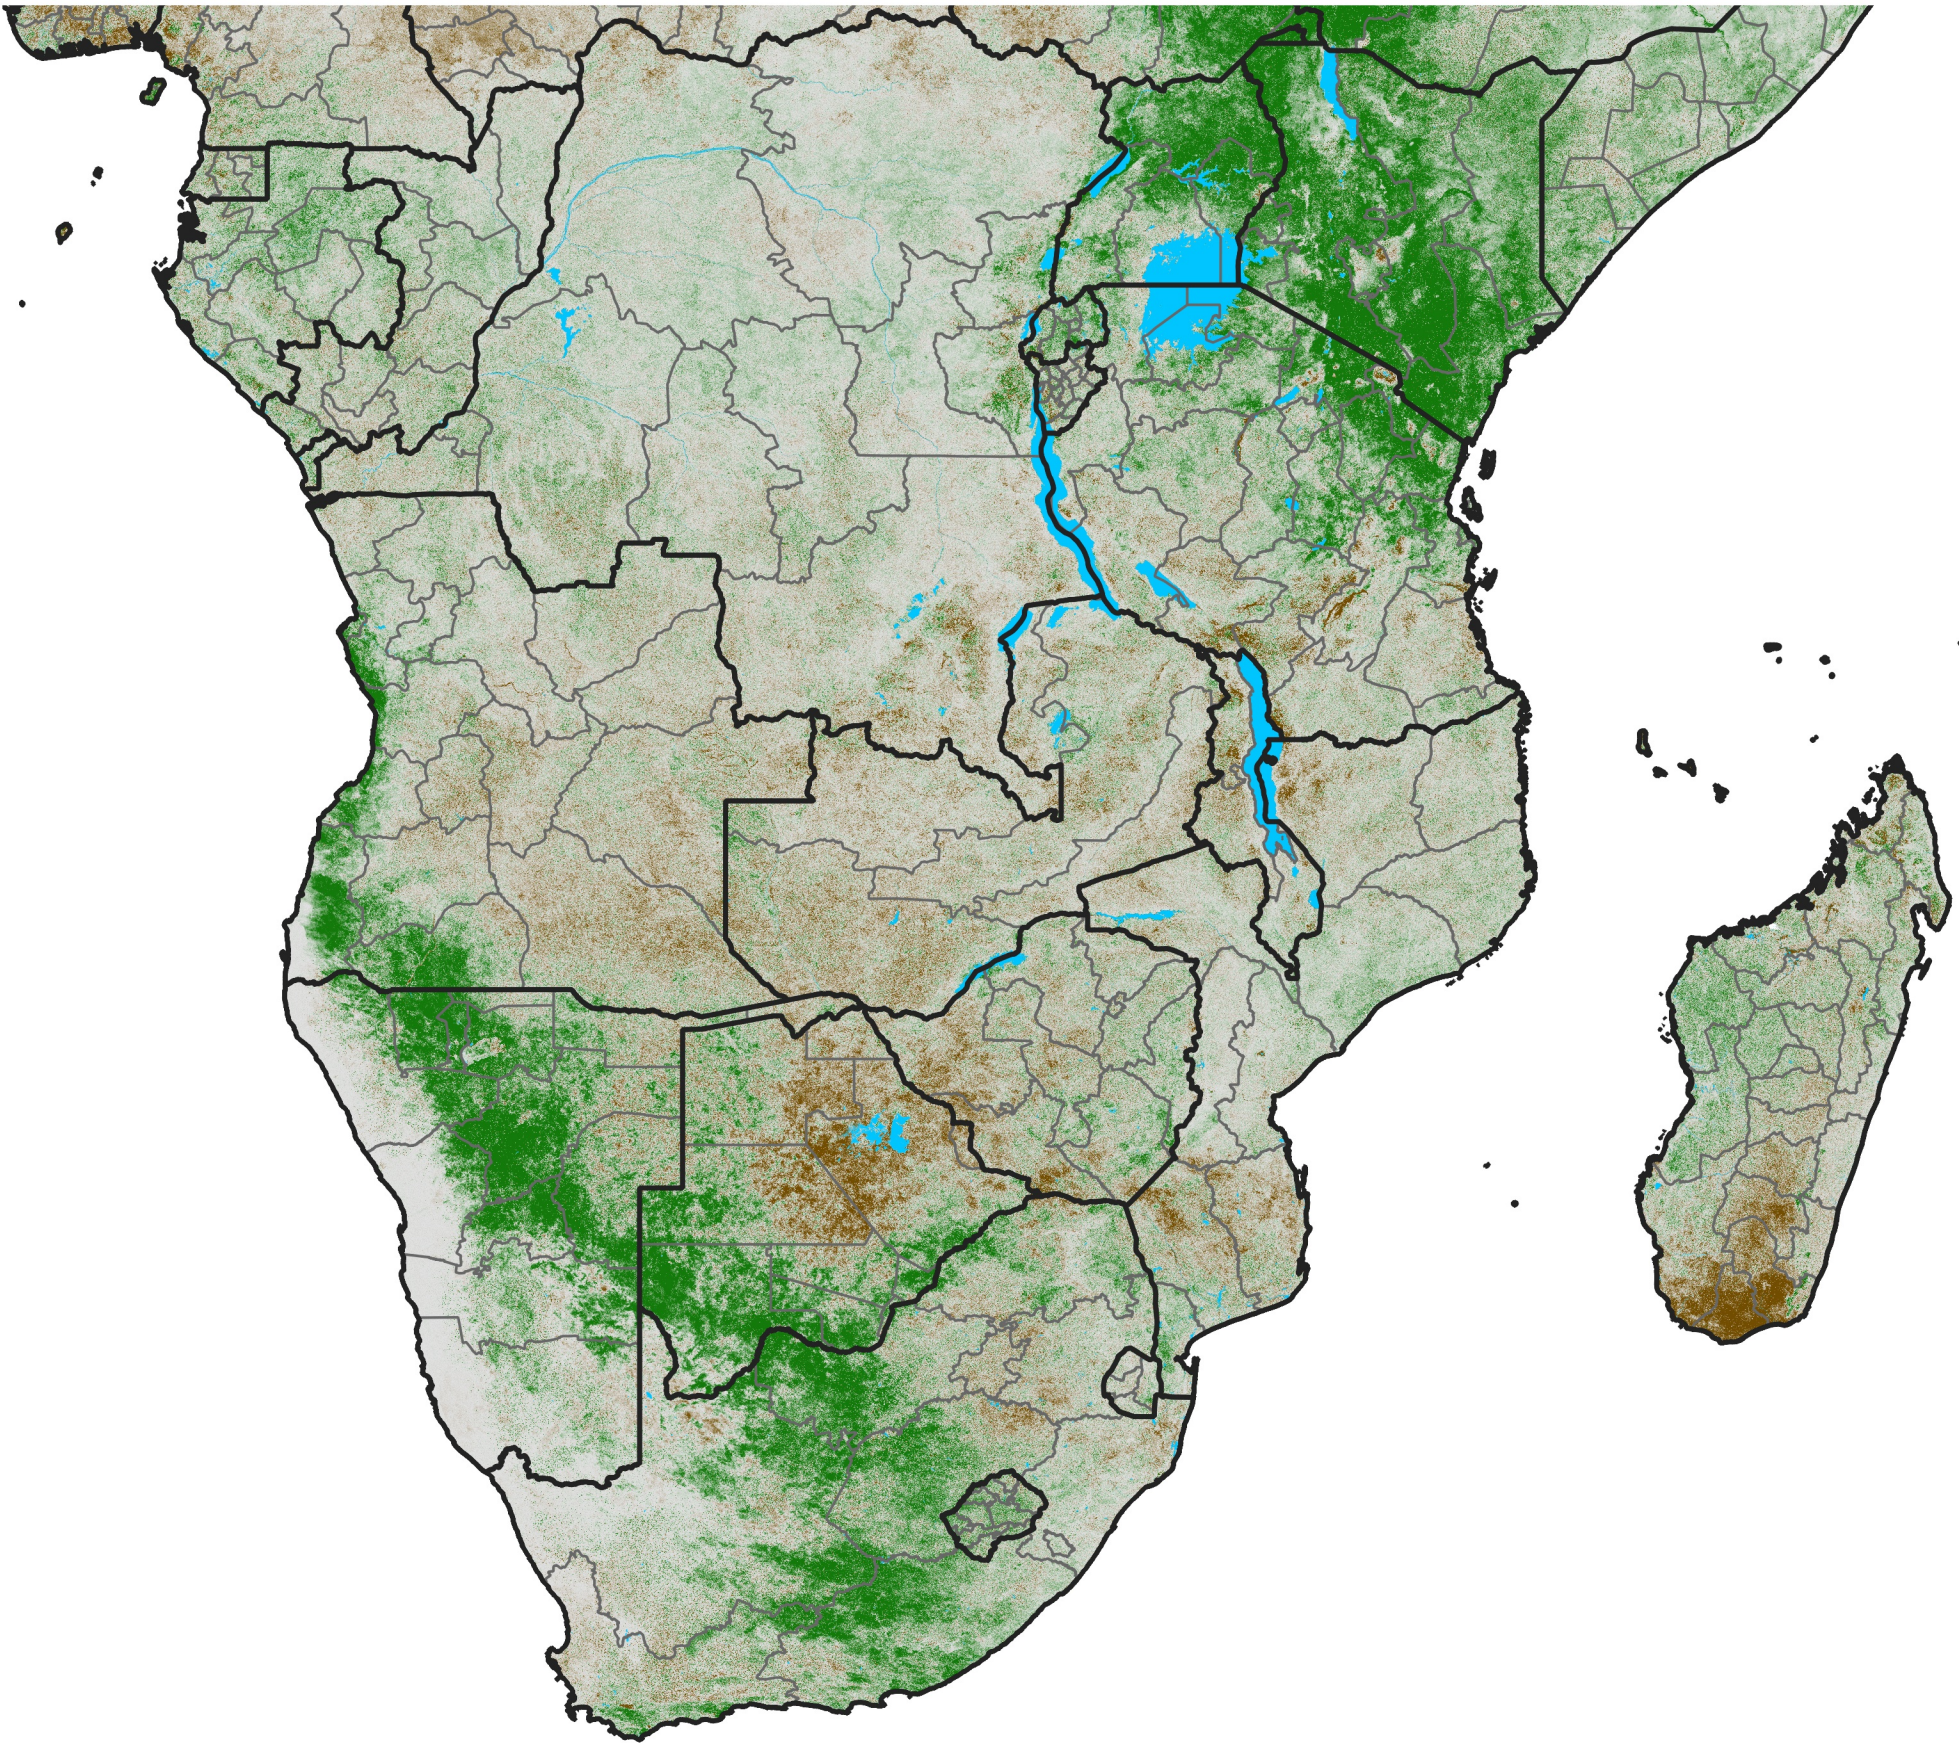

Southern Africa NDVI Difference

2020 minus 2019

Period 06 / February 21 - 29, 2020

NDVI Difference

< -0.3 -0.2 -0.1 -0.05 0.05 0.1 0.2 >0.3

Negative

No Difference

Positive