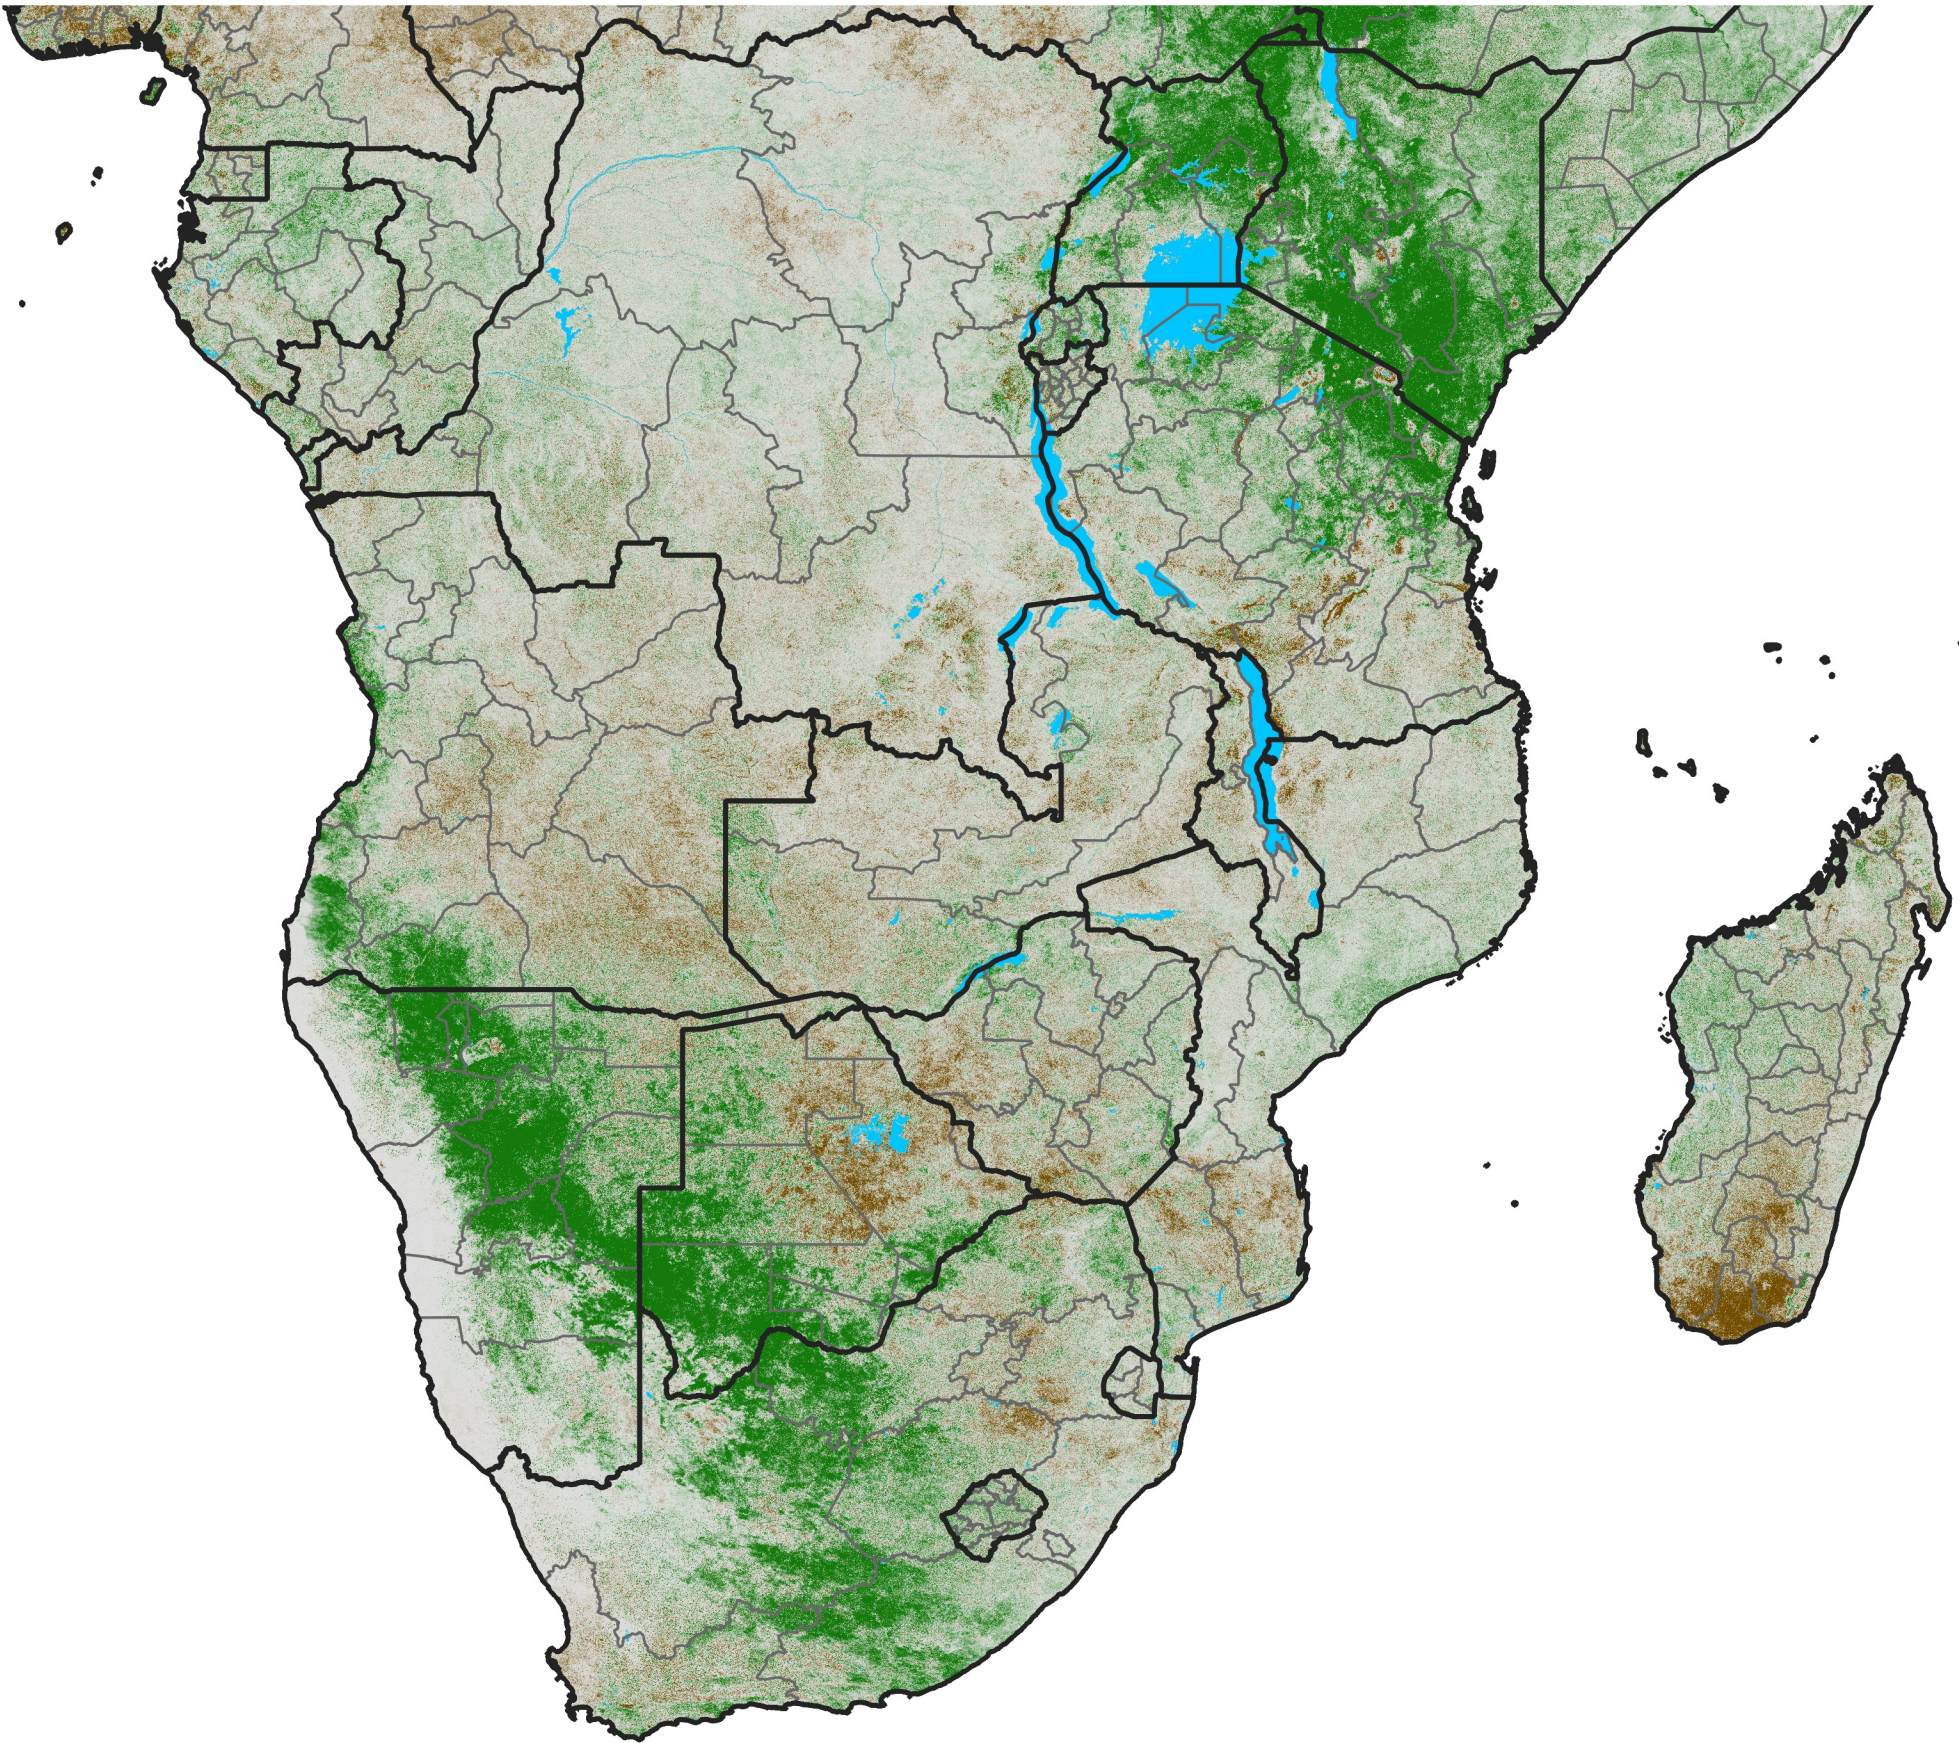

Southern Africa

NDVI Difference

2020 minus 2019

Period 07 / March 01 - 10, 2020

NDVI Difference

< -0.3 -0.2 -0.1 -0.05 0.05 0.1 0.2 >0.3

Negative

No Difference