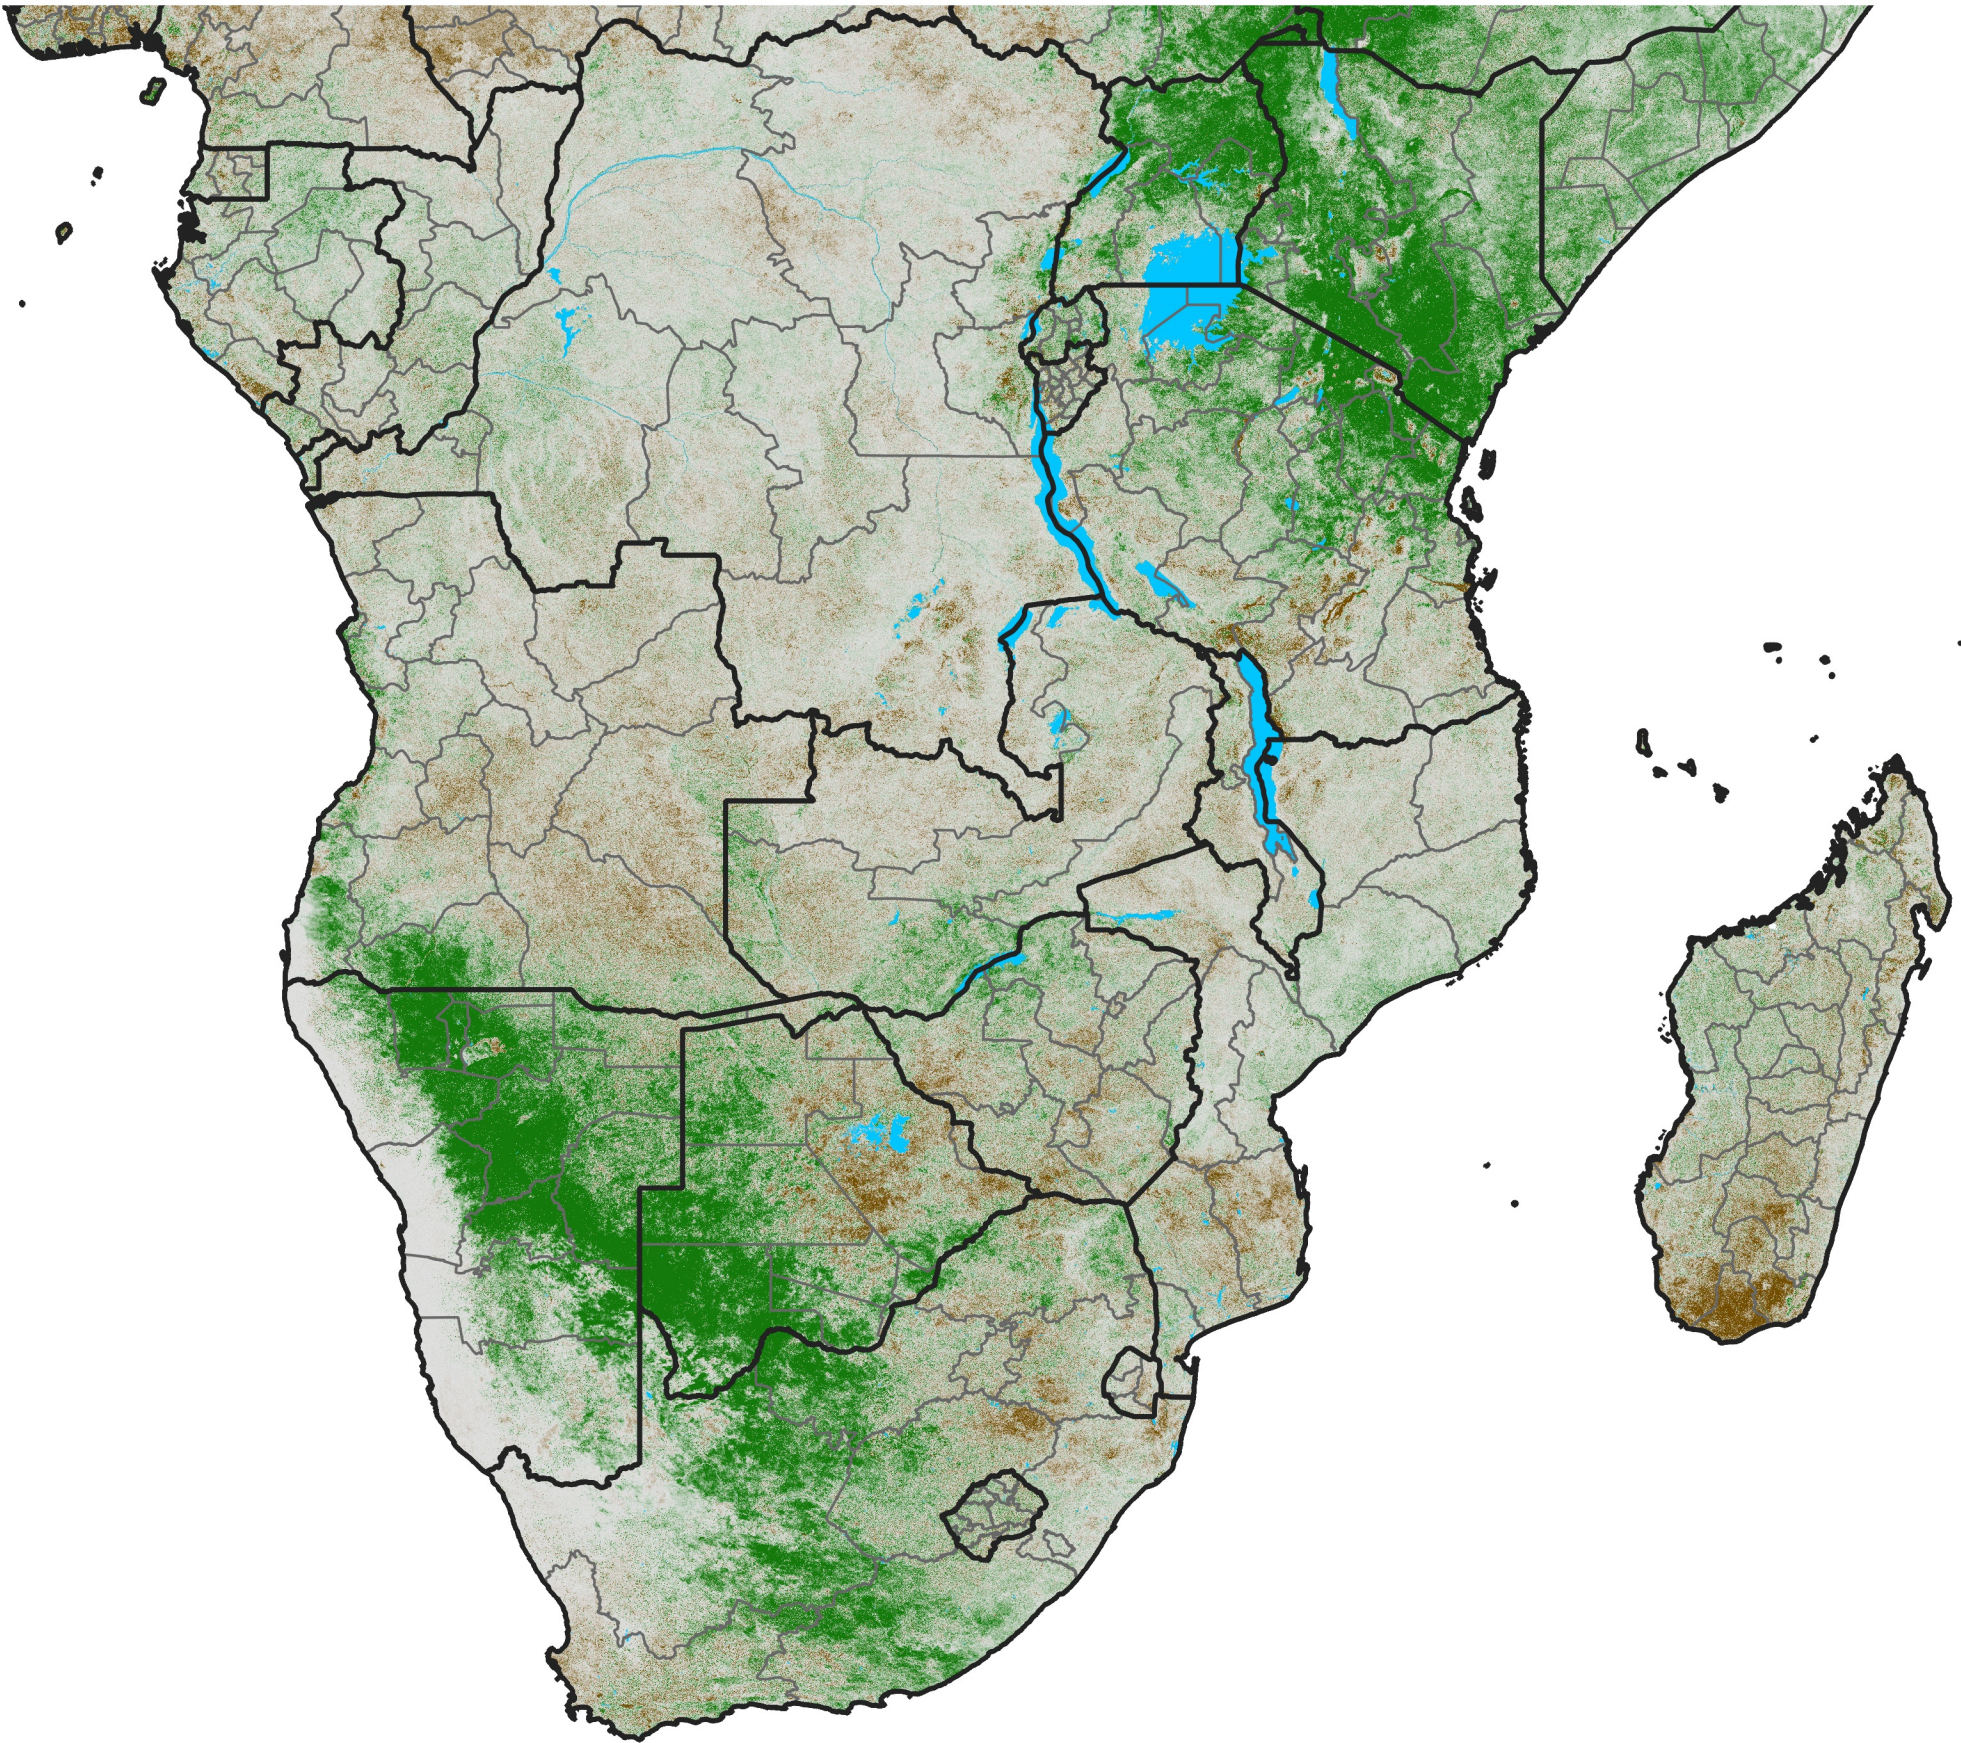

Southern Africa

NDVI Difference

2020 minus 2019

Period 08 / March 11 - 20, 2020

NDVI Difference

< -0.3 -0.2 -0.1 -0.05 0.05 0.1 0.2 >0.3

Negative

No Difference