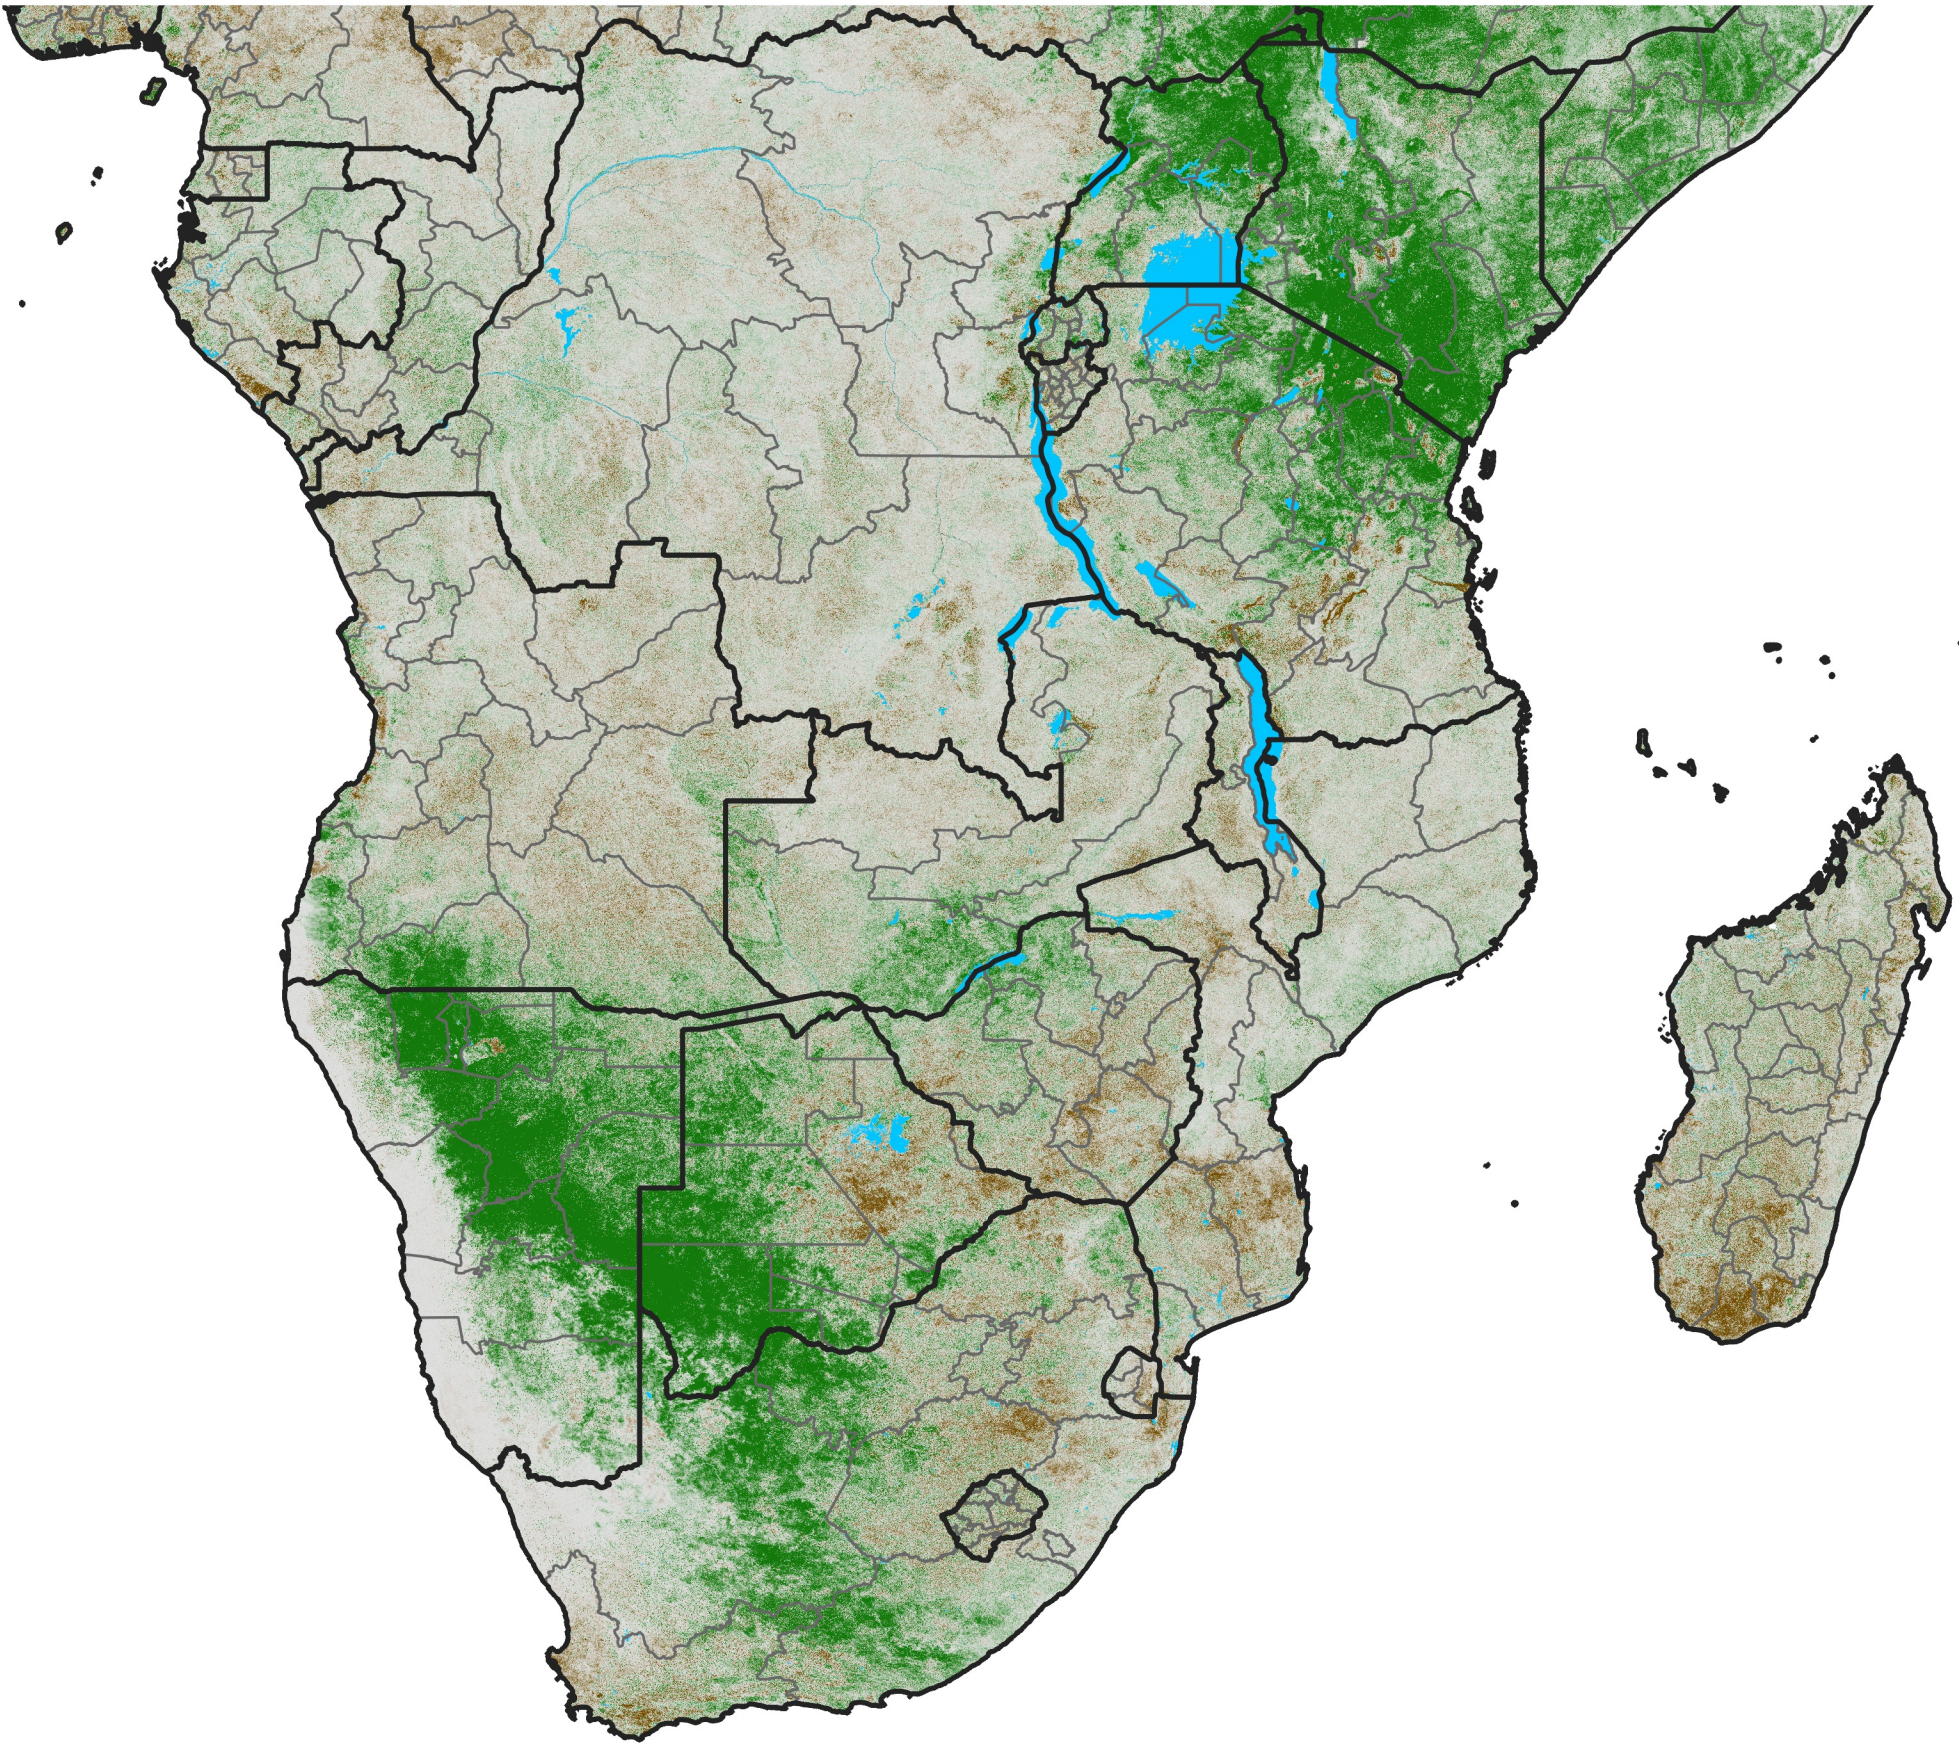

Southern Africa

NDVI Difference

2020 minus 2019

Period 09 / March 21 - 31, 2020

NDVI Difference

< -0.3 -0.2 -0.1 -0.05 0.05 0.1 0.2 >0.3

Negative

No Difference