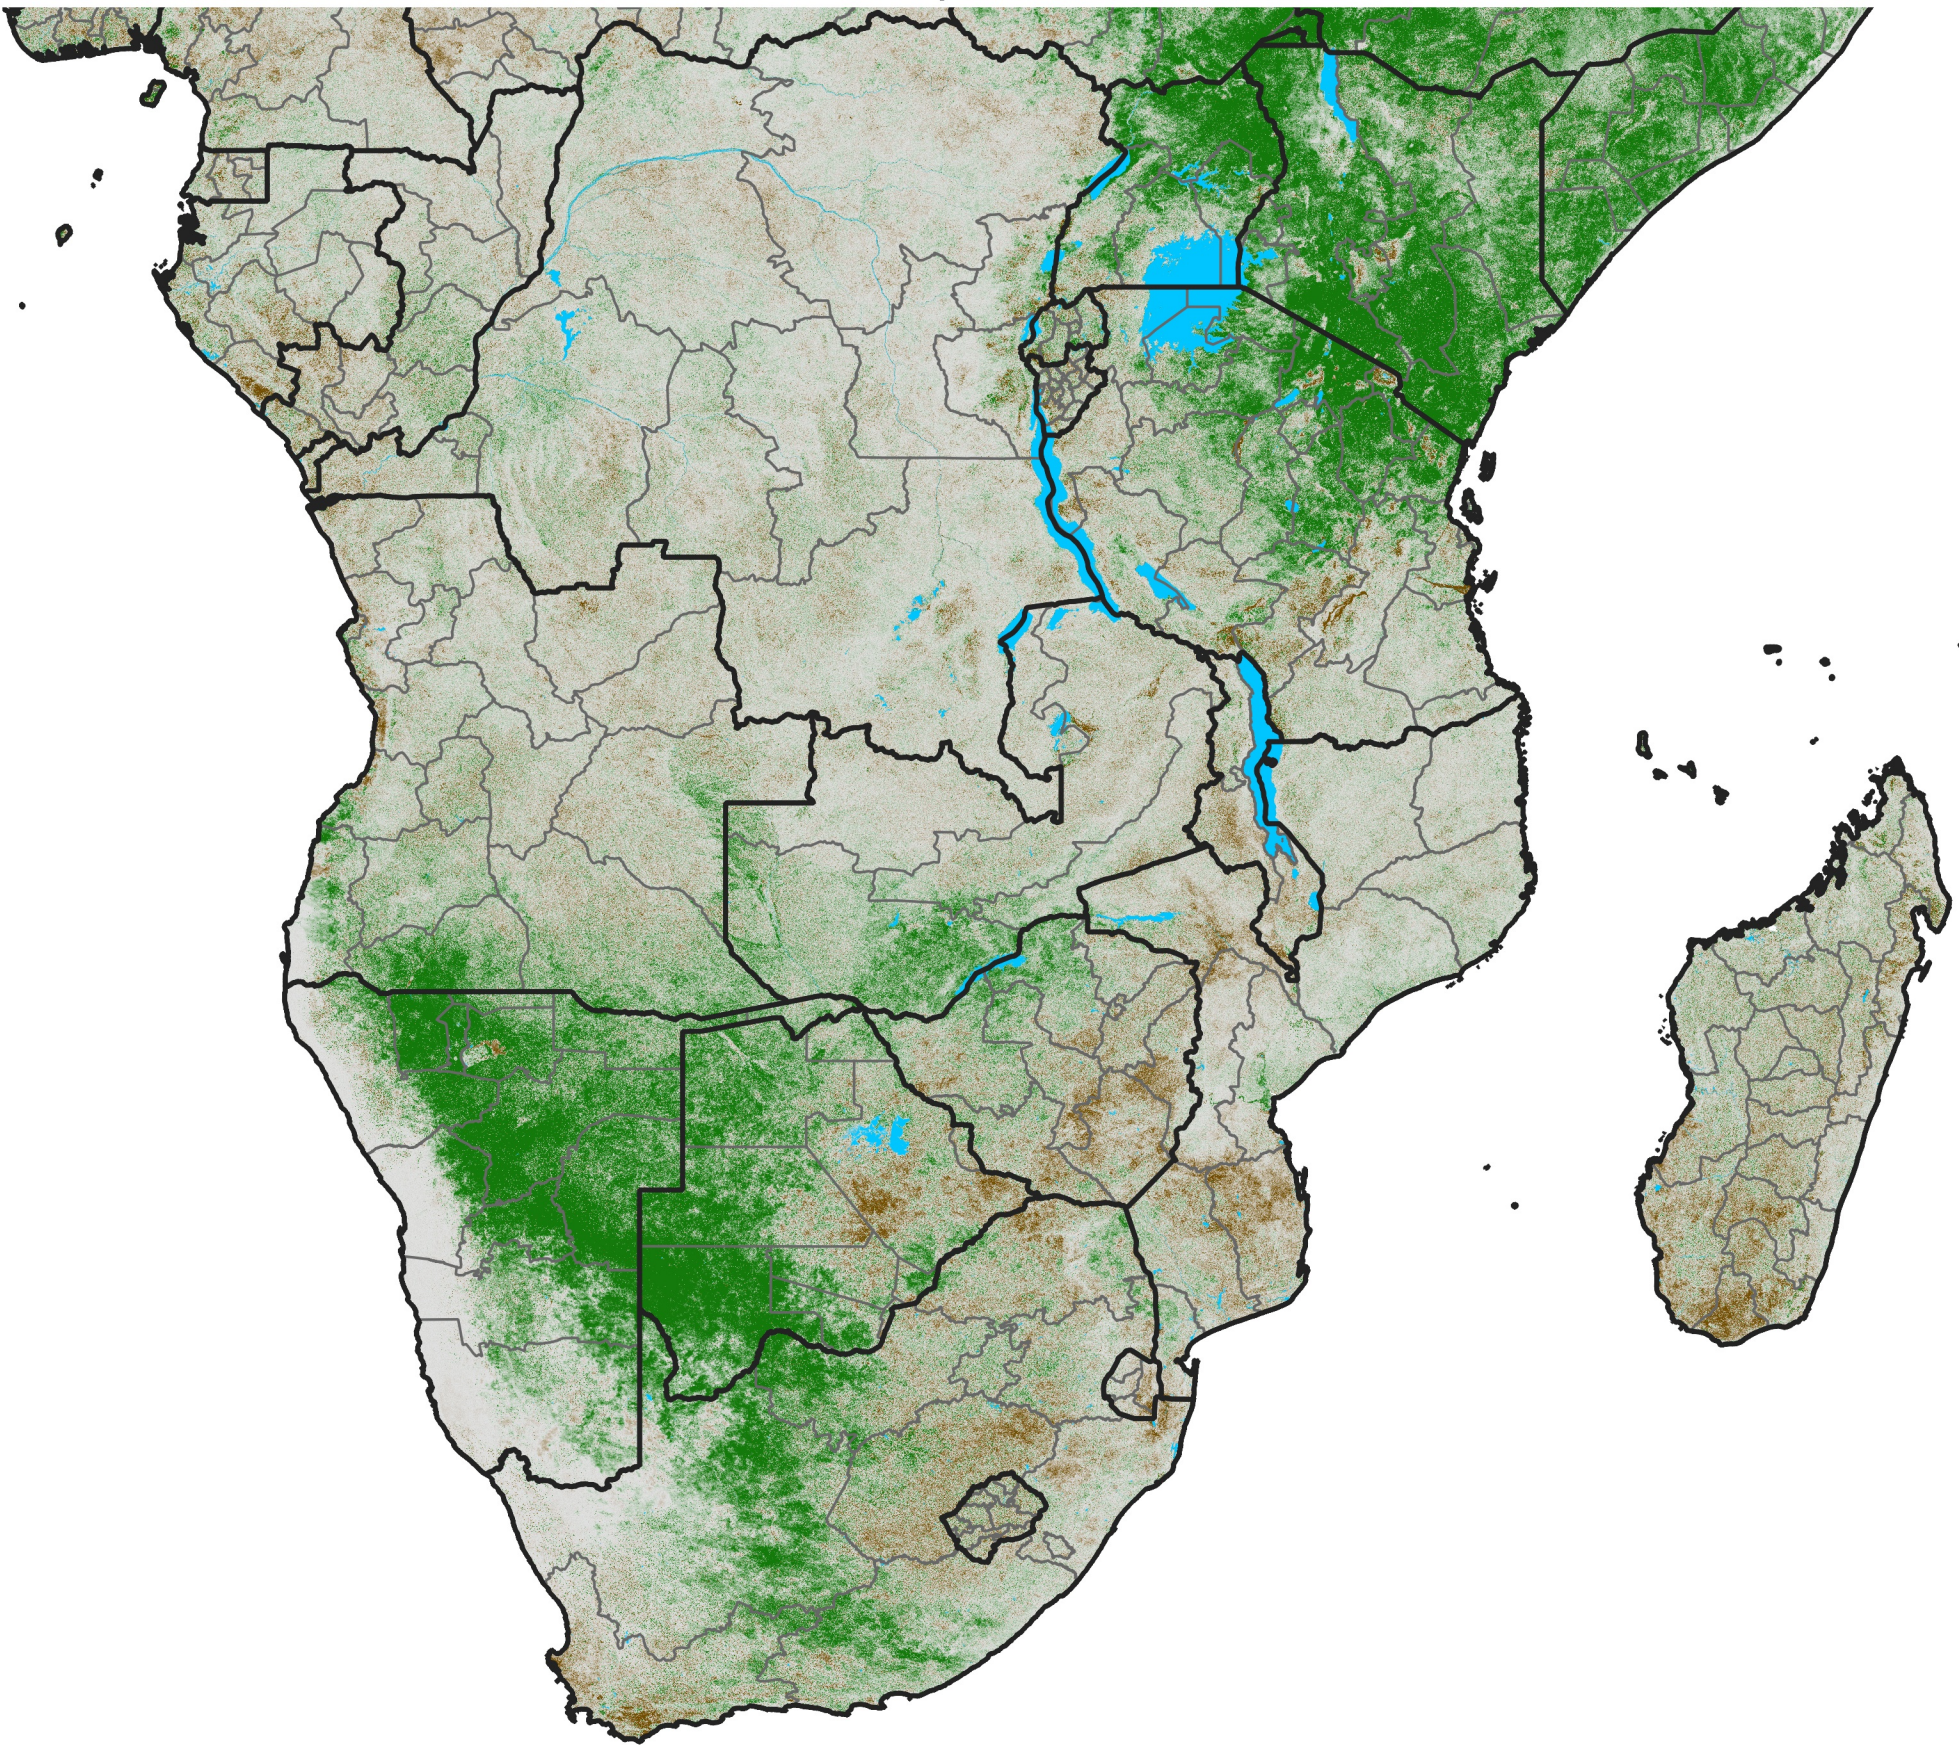

Southern Africa NDVI Difference

2020 minus 2019

Period 10 / April 01 - 10, 2020

NDVI Difference

< -0.3 -0.2 -0.1 -0.05 0.05 0.1 0.2 > 0.3

Negative

No Difference

Positive